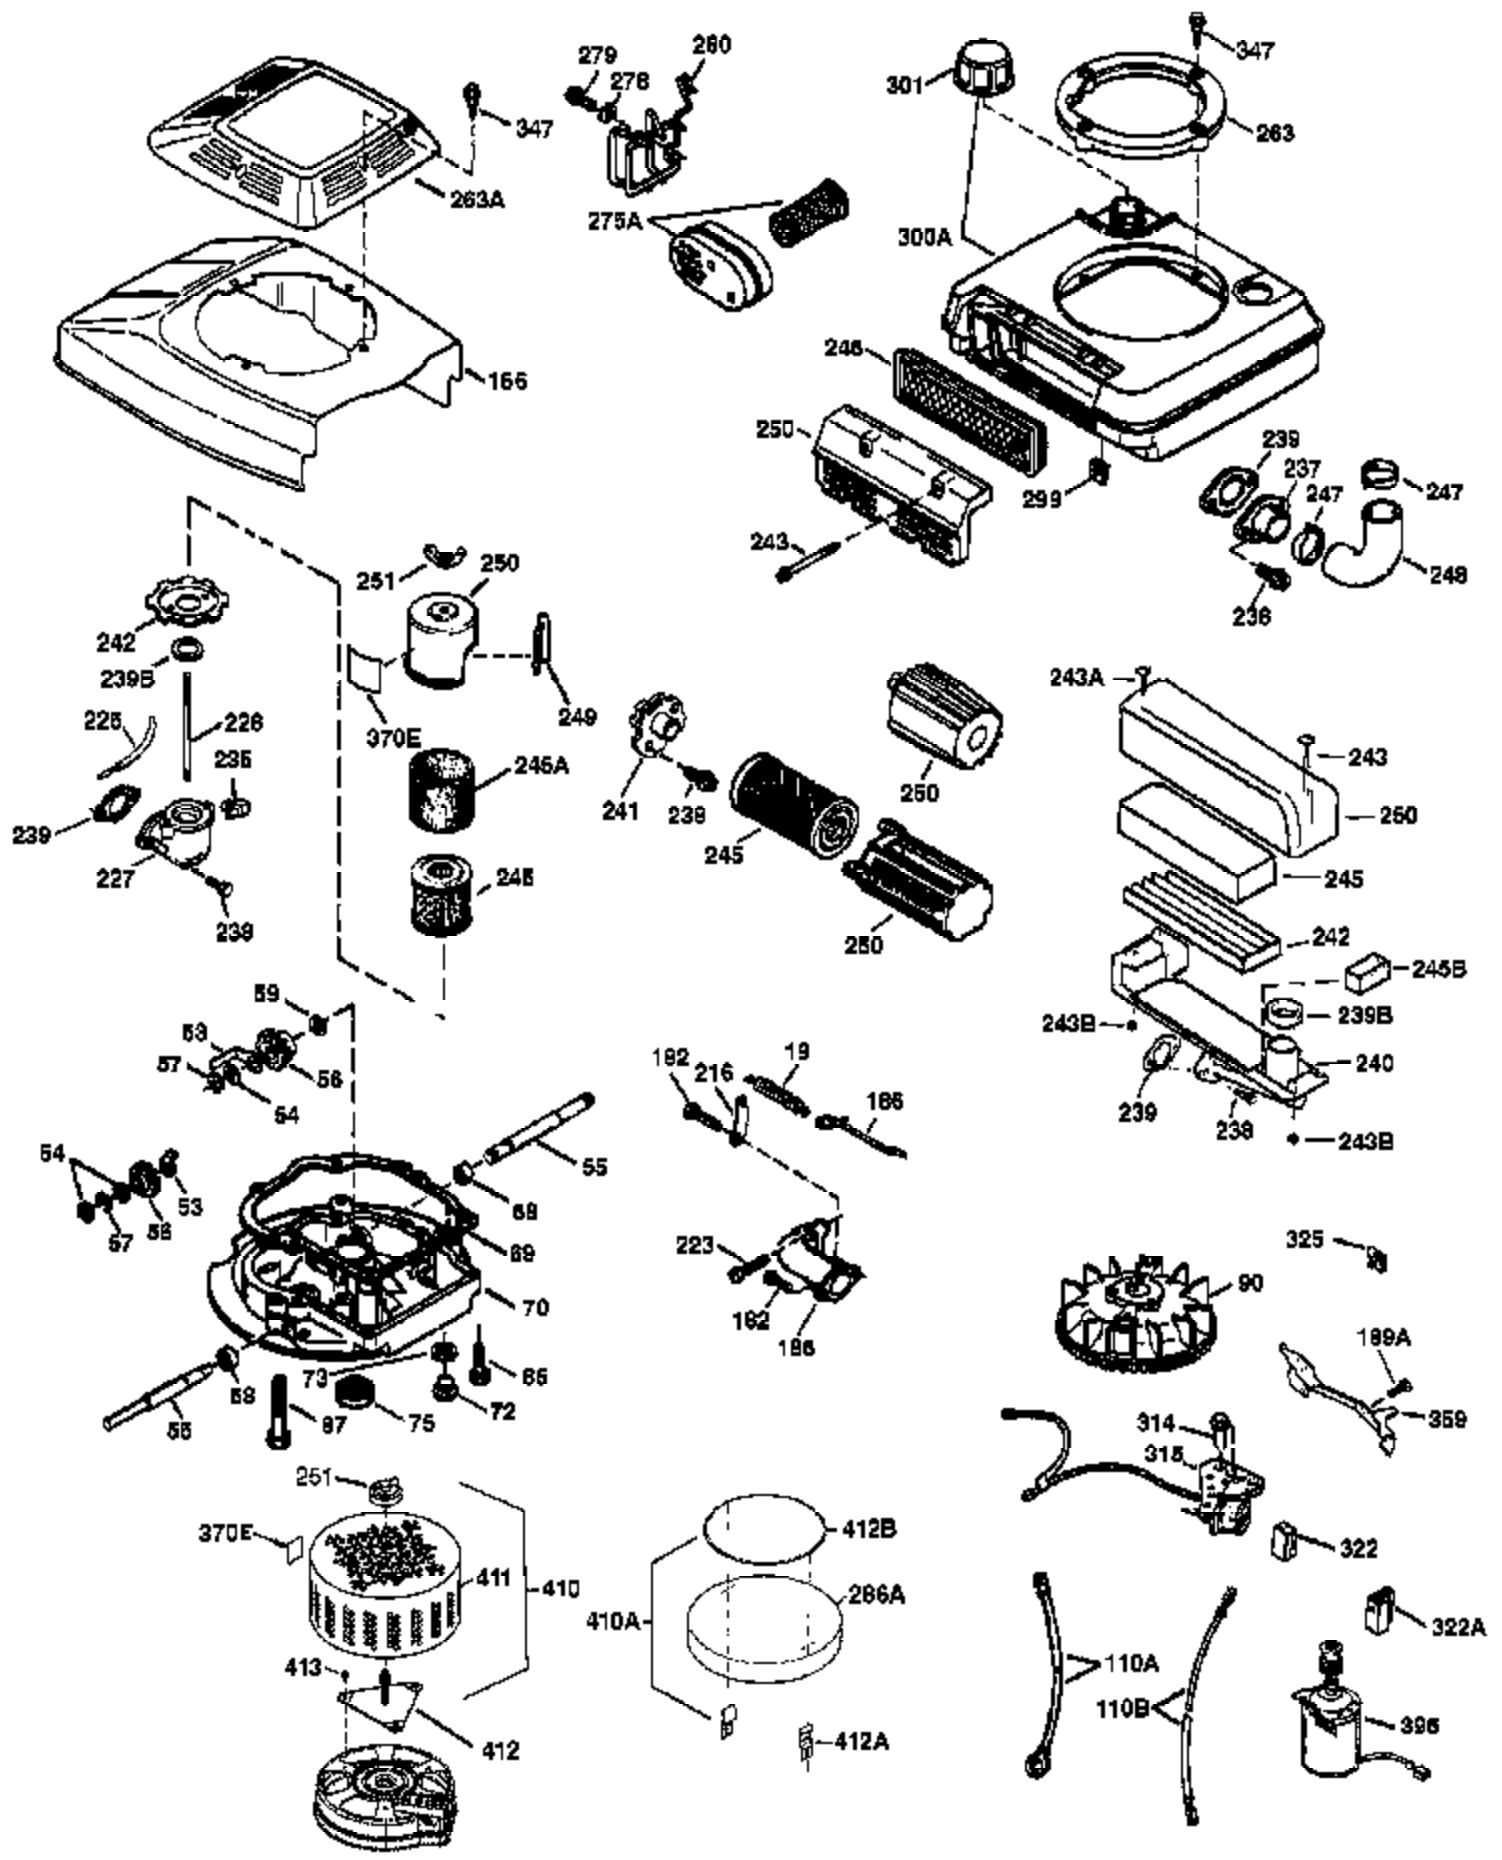

Ref #	Part Number	Qty	Description
172	32755	1	Valve Cover
174	30200	2	Screw, 10-24 x 9/16"
178	29752	2	Nut & Lock Washer, 1/4-28
179	30593	1	Retainer Clip
182	6201	2	Screw, 1/4-28 x 7/8"
184	26756	1	* Carburetor To Intake Pipe Gasket
185	36544	1	Intake Pipe
186	34337	1	Governor Link
189A	650926	1	Screw, 10-32 x 49/64"
189	650356	1	Screw, Torx T-30, 1/4-20 x 3/8"
200	33131A	1	Control Bracket (Incl. 202 thru 206)
202	36482	1	Compression Spring
203	31342	1	Compression Spring
204	651029	1	Screw, Torx T-10, 5-40 x 7/16"
205	651019	1	Screw, Torx T-10, 6-32 x 41/64"
206	610973	1	Terminal
207	34336	1	Throttle Link
209	30200	2	Screw, 10-24 x 9/16"
210	27793	1	Conduit Clip
211	28942	1	Screw, 10-32 x 3/8"
223	650451	2	Screw, 1/4-20 x 1"
224	34690A	1	* Intake Pipe Gasket
238	650932	2	Screw, 10-32 x 49/64"
250	37122	1	Air Cleaner Cover
260	36915	1	Blower Housing
261	30200	2	Screw, 10-24 x 9/16"
262	650831	2	Screw, 1/4-20 x 1/2"
275	36473	1	Muffler (Incl. 277)
277	650988	2	Screw, 1/4-20 x 2-5/16"
285	35000A	1	Starter Cup
287	650926	2	Screw, 8-32 x 21/64"
290	29774	1	Fuel Line
292	26460	2	Fuel Line Clamp
298	28763	3	Screw, 10-32 x 35/64"
300	36916	1	Fuel Tank (Incl. 292 & 301)
301	36246	1	Fuel Cap
305	35647	1	Oil Fill Tube
306	36996	1	* "O"-Ring
307	35499	1	"O"-Ring
309	650562	1	Screw, 10-32 x 1/2"
310	35648	1	Dipstick
313	34080	1	Spacer
370C	37199	1	Primer Decal
370A	36261	1	Lubrication Decal
380	632772	1	Carburetor (Incl. 184)
390	590739	1	Rewind Starter (NOTE: This engine could have been built with 590702 starter).
400	36481B	1	* Gasket Set (Incl. items marked PK in notes) Incl. part #'s 26756 (1), 27234A (1), 33735 (1), 34338 (1), 34690A (1), 36477 (1), 36832 (1), 36996 (1), 37130 (1)
416	36085	1	Spark Arrestor Kit (Incl. 417)(Optional)
417	650760	1	Screw, 8-32 x 3/8" (Optional)
420	730225	1	SAE 30 4-Cycle Engine Oil (1 Quart)