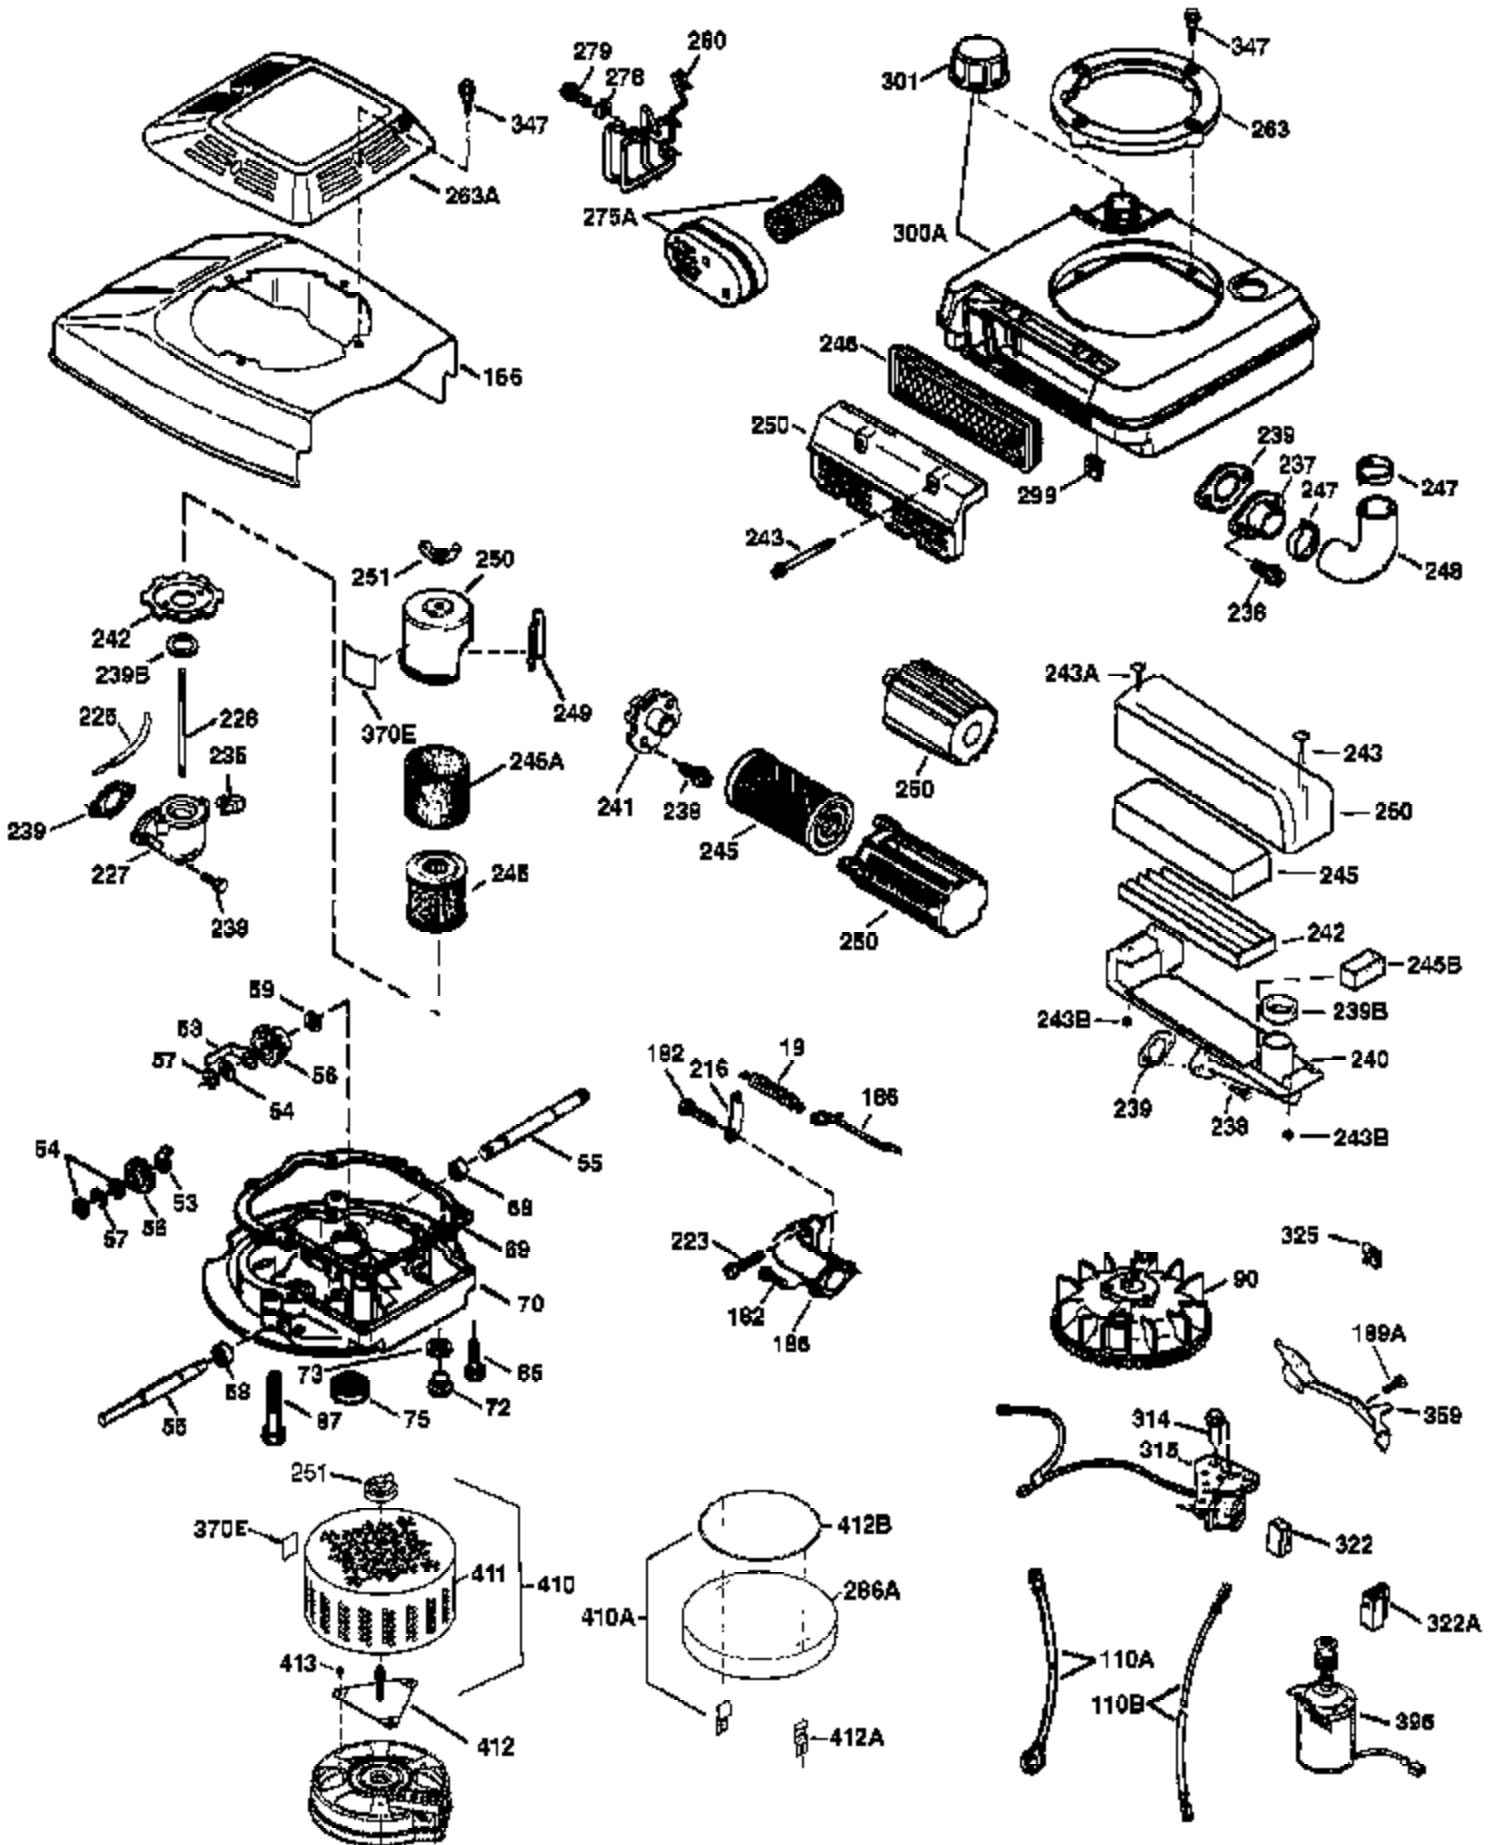

Ref #	Part Number	Qty	Description
169	27234A	1	* Valve Cover Gasket
172	32755	1	Valve Cover
174	30200	2	Screw, 10-24 x 9/16"
174A	651024	1	Stud, 10-24 x 1-5/64"
178	29752	2	Nut & Lock Washer, 1/4-28
182	6201	2	Screw, 1/4-28 x 7/8"
184	26756	1	* Carburetor To Intake Pipe Gasket
185	36544	1	Intake Pipe
186	36255	1	Governor Link
189A	650765	1	Screw, 10-32 x 1/2"
189	650839	2	Screw, 1/4-20 x 3/8"
191	36559A	1	S.E. Brake Bracket (Incl. 195)
195	610973	1	Terminal
200	37134	1	Control Bracket
207	36200	1	Throttle Link
209	30200	2	Screw, 10-24 x 9/16"
223	650451	2	Screw, 1/4-20 x 1"
224	34690A	1	* Intake Pipe Gasket
238	650806	2	Screw, 10-32 x 5/8"
240	36743	1	Air Cleaner Body
250	36744	1	Air Cleaner Cover
260	36756	1	Blower Housing
261	30200	2	Screw, 10-24 x 9/16"
262	650831	2	Screw, 1/4-20 x 1/2"
275	36491	1	Muffler (Incl. 277)
276	33753	1	Locking Plate (Optional)
277	650988	2	Screw, 1/4-20 x 2-5/16"
277A	650795	2	Screw, 1/4-20 x 2-1/4" (Optional)
279A	30200	1	Screw, 10-24 x 9/16"
280	37010	1	Heat Shield
285	35000A	1	Starter Cup
287	650926	2	Screw, 8-32 x 21/64"
290	34357	1	Fuel Line
292	26460	2	Fuel Line Clamp
298	28763	3	Screw, 10-32 x 35/64"
300	36757	1	Fuel Tank (Incl. 292 & 301)
301	36246	1	Fuel Cap
305	35577	1	Oil Fill Tube
306	36996	1	* "O"-Ring
307	35499	1	"O" Ring
309	650562	1	Screw, 10-32 x 1/2"
310	35578	1	Dipstick
313	34080	1	Spacer
370C	37199	1	Primer Decal
370A	36261	1	Lubrication Decal
370D	35977	1	Caution Decal
370K	36695	1	Starter Decal
380	632742	1	Carburetor (Incl. 184)
390	590737	1	Rewind Starter (NOTE: This engine could have been built with 590694 starter).
400	36481B	1	* Gasket Set (Incl. items marked PK in notes). Incl. Part #s 26756 (1), 27234A (1), 33735 (1), 34338 (1), 34690A (1), 36477 (1), 36832 (1), 36996 (1), 37130 (1)
420	730225	1	SAE 30 4-Cycle Engine Oil (Quart)