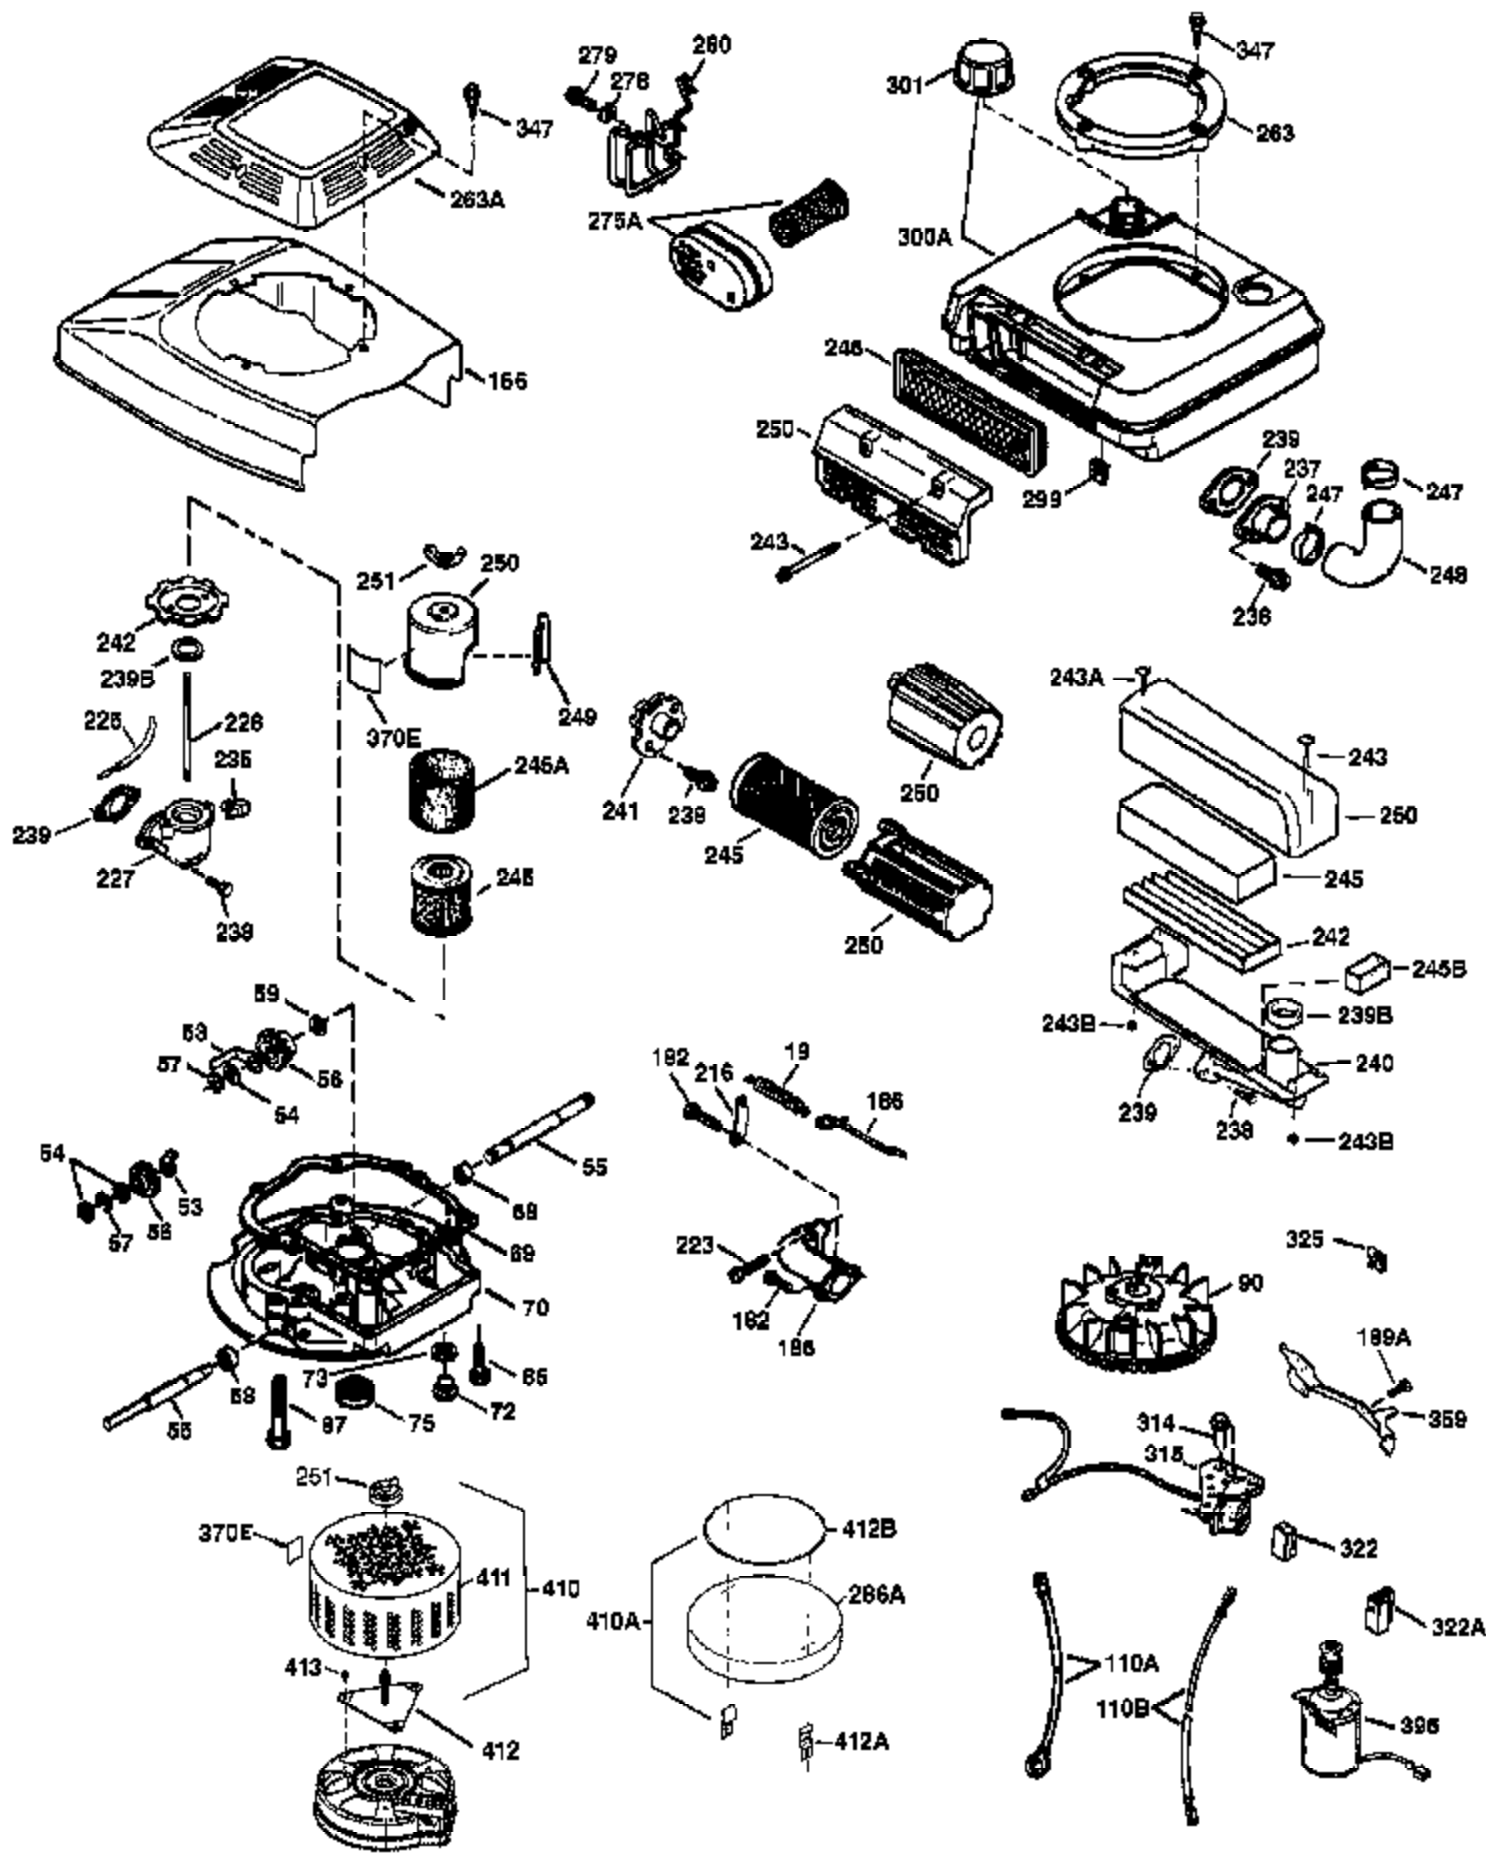

Engine Parts List #1

Ref #	Part Number	Qty	Description
178	29752	2	Nut & Lock Washer, 1/4-28
179	30593	1	Retainer Clip
182	6201	2	Screw, 1/4-28 x 7/8"
184	26756	1	* Carburetor To Intake Pipe Gasket
185	36544	1	Intake Pipe
186	34337	1	Governor Link
200	33131A	1	Control Bracket (Incl. 202 thru 206)
202	36482	1	Compression Spring
203	31342	1	Compression Spring
204	651029	1	Screw, Torx T-10, 5-40 x 7/16"
205	651019	1	Screw, Torx T-10, 6-32 x 41/64"
206	610973	1	Terminal
207	34336	1	Throttle Link
209	30200	2	Screw, 10-24 x 9/16"
210	27793	1	Conduit Clip
211	28942	1	Screw, 10-32 x 3/8"
223	650451	2	Screw, 1/4-20 x 1"
224	34690A	1	* Intake Pipe Gasket
238	650806	2	Screw, 10-32 x 5/8"
240	36743	1	Air Cleaner Body
250	36744	1	Air Cleaner Cover
260	36756	1	Blower Housing
261	30200	2	Screw, 10-24 x 9/16"
262	650831	2	Screw, 1/4-20 x 1/2"
275	36473	1	Muffler (Incl. 277)
277	650988	2	Screw, 1/4-20 x 2-5/16"
285	35000A	1	Starter Cup
287	650926	2	Screw, 8-32 x 21/64"
290	34357	1	Fuel Line
292	26460	2	Fuel Line Clamp
298	28763	3	Screw, 10-32 x 35/64"
300	36757	1	Fuel Tank (Incl. 292 & 301)
301	36246	1	Fuel Cap
305	35577	1	Oil Fill Tube
306	36996	1	* "O"-Ring
307	35499	1	"O"-Ring
309	650562	1	Screw, 10-32 x 1/2"
310	35578	1	Dipstick
313	34080	1	Spacer
370D	35977	1	Caution Decal
370C	37199	1	Primer Decal
370K	36695	1	Starter Decal
370A	36261	1	Lubrication Decal
380	632742	1	Carburetor (Incl. 184)
390	590732	1	Rewind Starter (NOTE: This engine could have been built with 590738 starter).
400	36481B	1	* Gasket Set (Incl. items marked PK in notes) Incl. part #'s 26756 (1), 27234A (1), 33735 (1), 34338 (1), 34690A (1), 36477 (1), 36832 (1), 36996 (1), 37130 (1)
416	36085	1	Spark Arrestor Kit (Incl. 417)(Optional)
417	650760	1	Screw, 8-32 x 3/8" (Optional)
420	730225	1	SAE 30 4-Cycle Engine Oil (1 Quart)