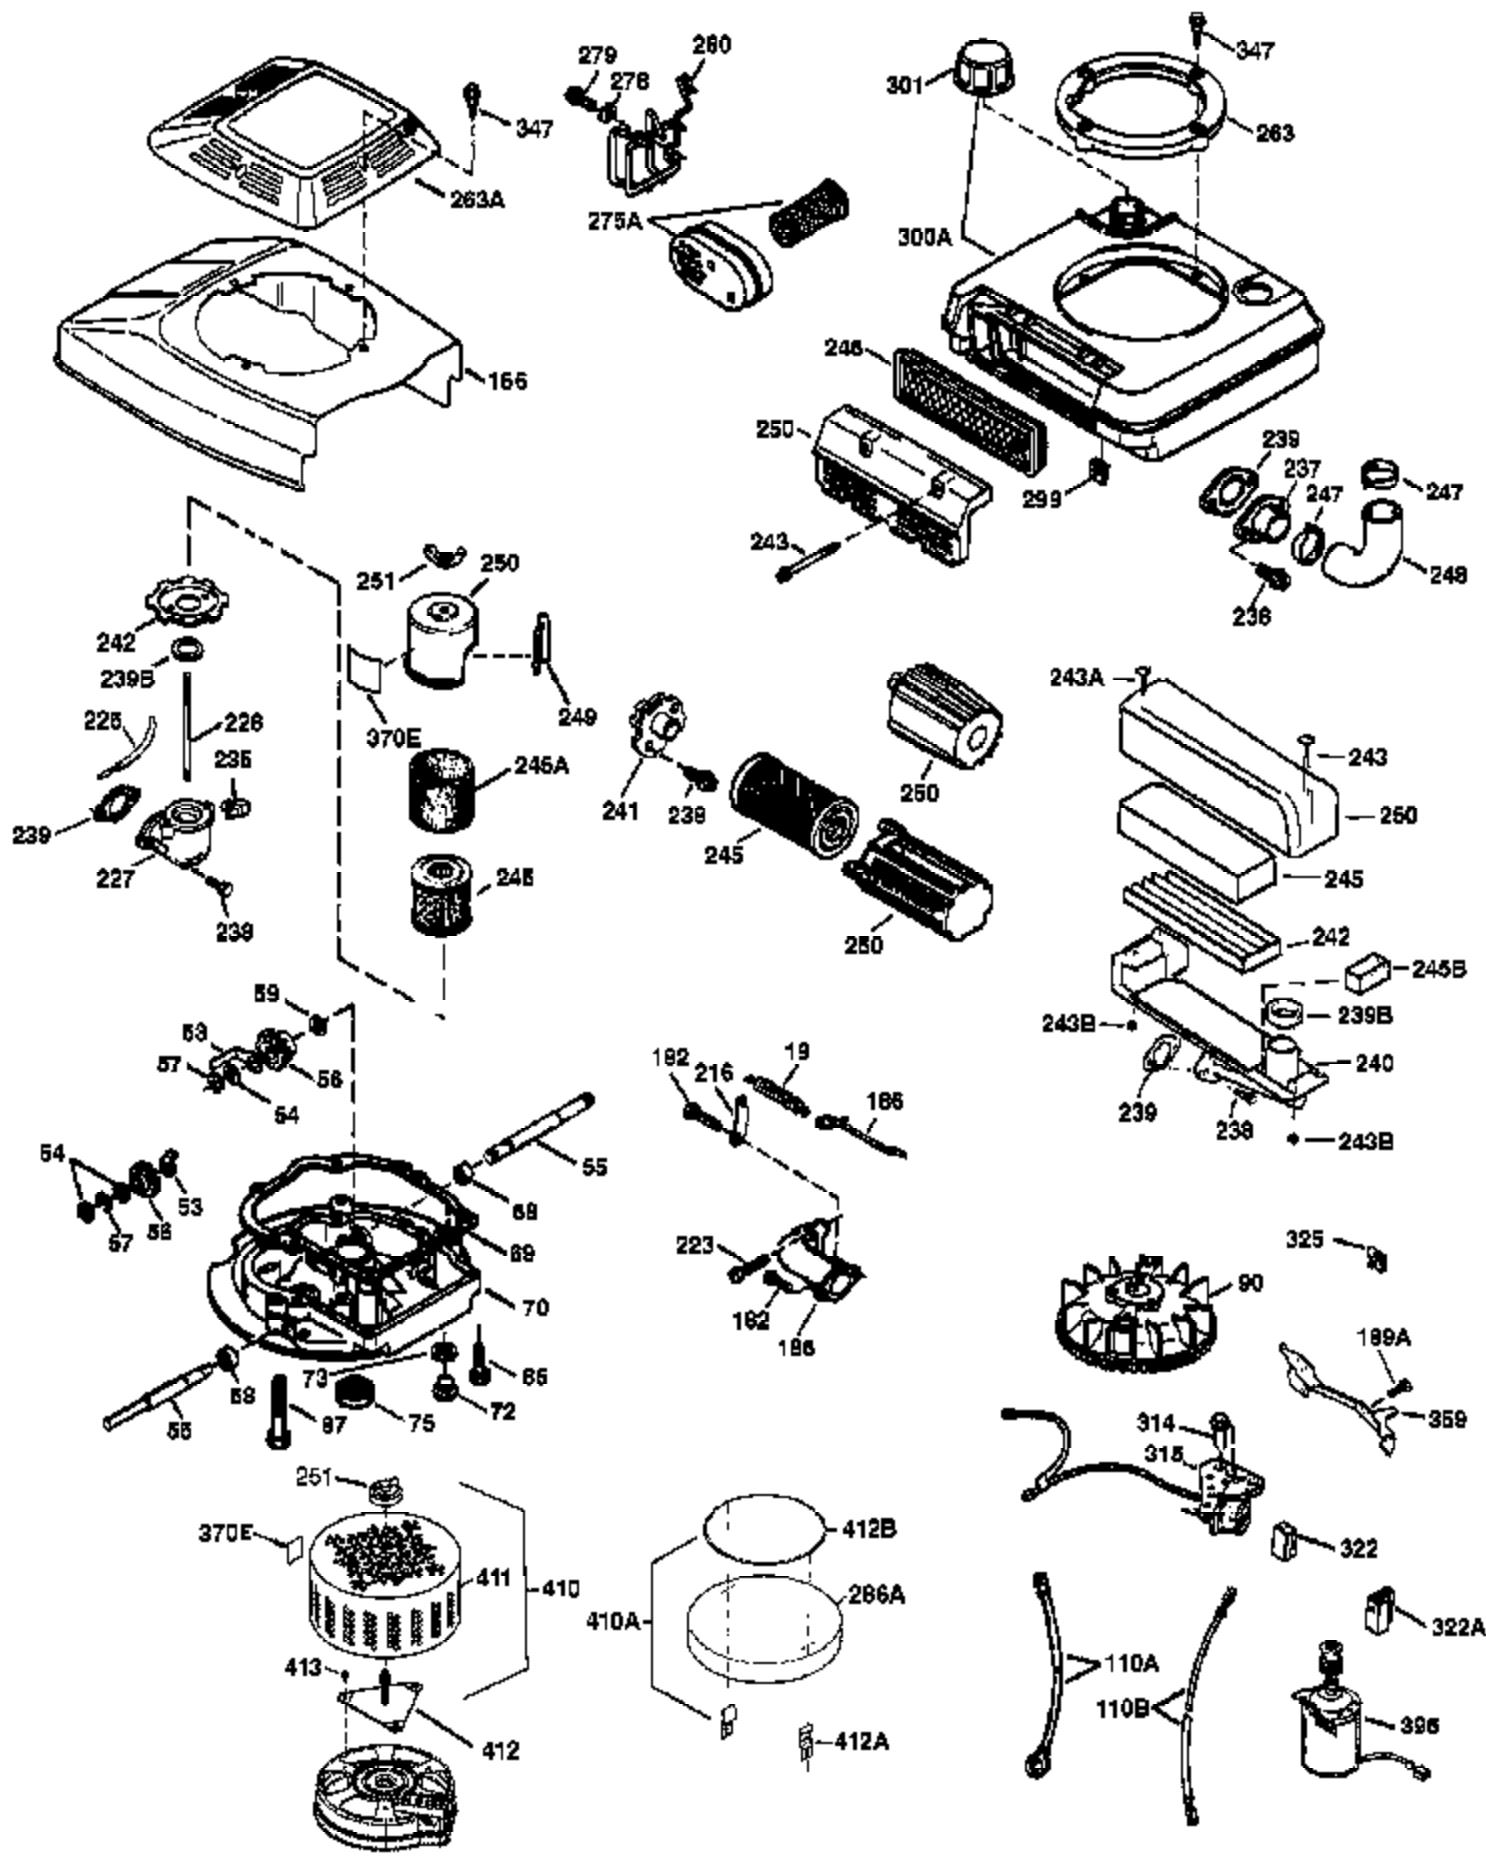

Ref #	Part Number	Qty	Description
19	36281	1	Extension Spring
69	35261	1	* Mounting Flange Gasket
70	34311D	1	Mounting Flange (Incl. 72 thru 83)
72	36083	1	Oil Drain Plug
75	27897	1	Oil Seal
86	650488	6	Screw, 1/4-20 x 1-1/4"
90	611112	1	Flywheel
182	6201	2	Screw, 1/4-28 x 7/8"
185	36544	1	Intake Pipe
186	34337	1	Governor Link
189A	650356	1	Screw, Torx T-30, 1/4-20 x 3/8"
206	610973	1	Terminal
223	650451	2	Screw, 1/4-20 x 1"
238	650806	2	Screw, 10-32 x 5/8"
239	34338	1	* Air Cleaner Gasket
240	36743	1	Air Cleaner Body
245A	36746	1	Air Cleaner Filter
245	36745	1	Air Cleaner Filter
250	36744	1	Air Cleaner Cover
263A	36758	1	Starter Grill
301	36246	1	Fuel Cap
359	36773	1	Starter Guard
380	632742	1	Carburetor (Incl. 184)