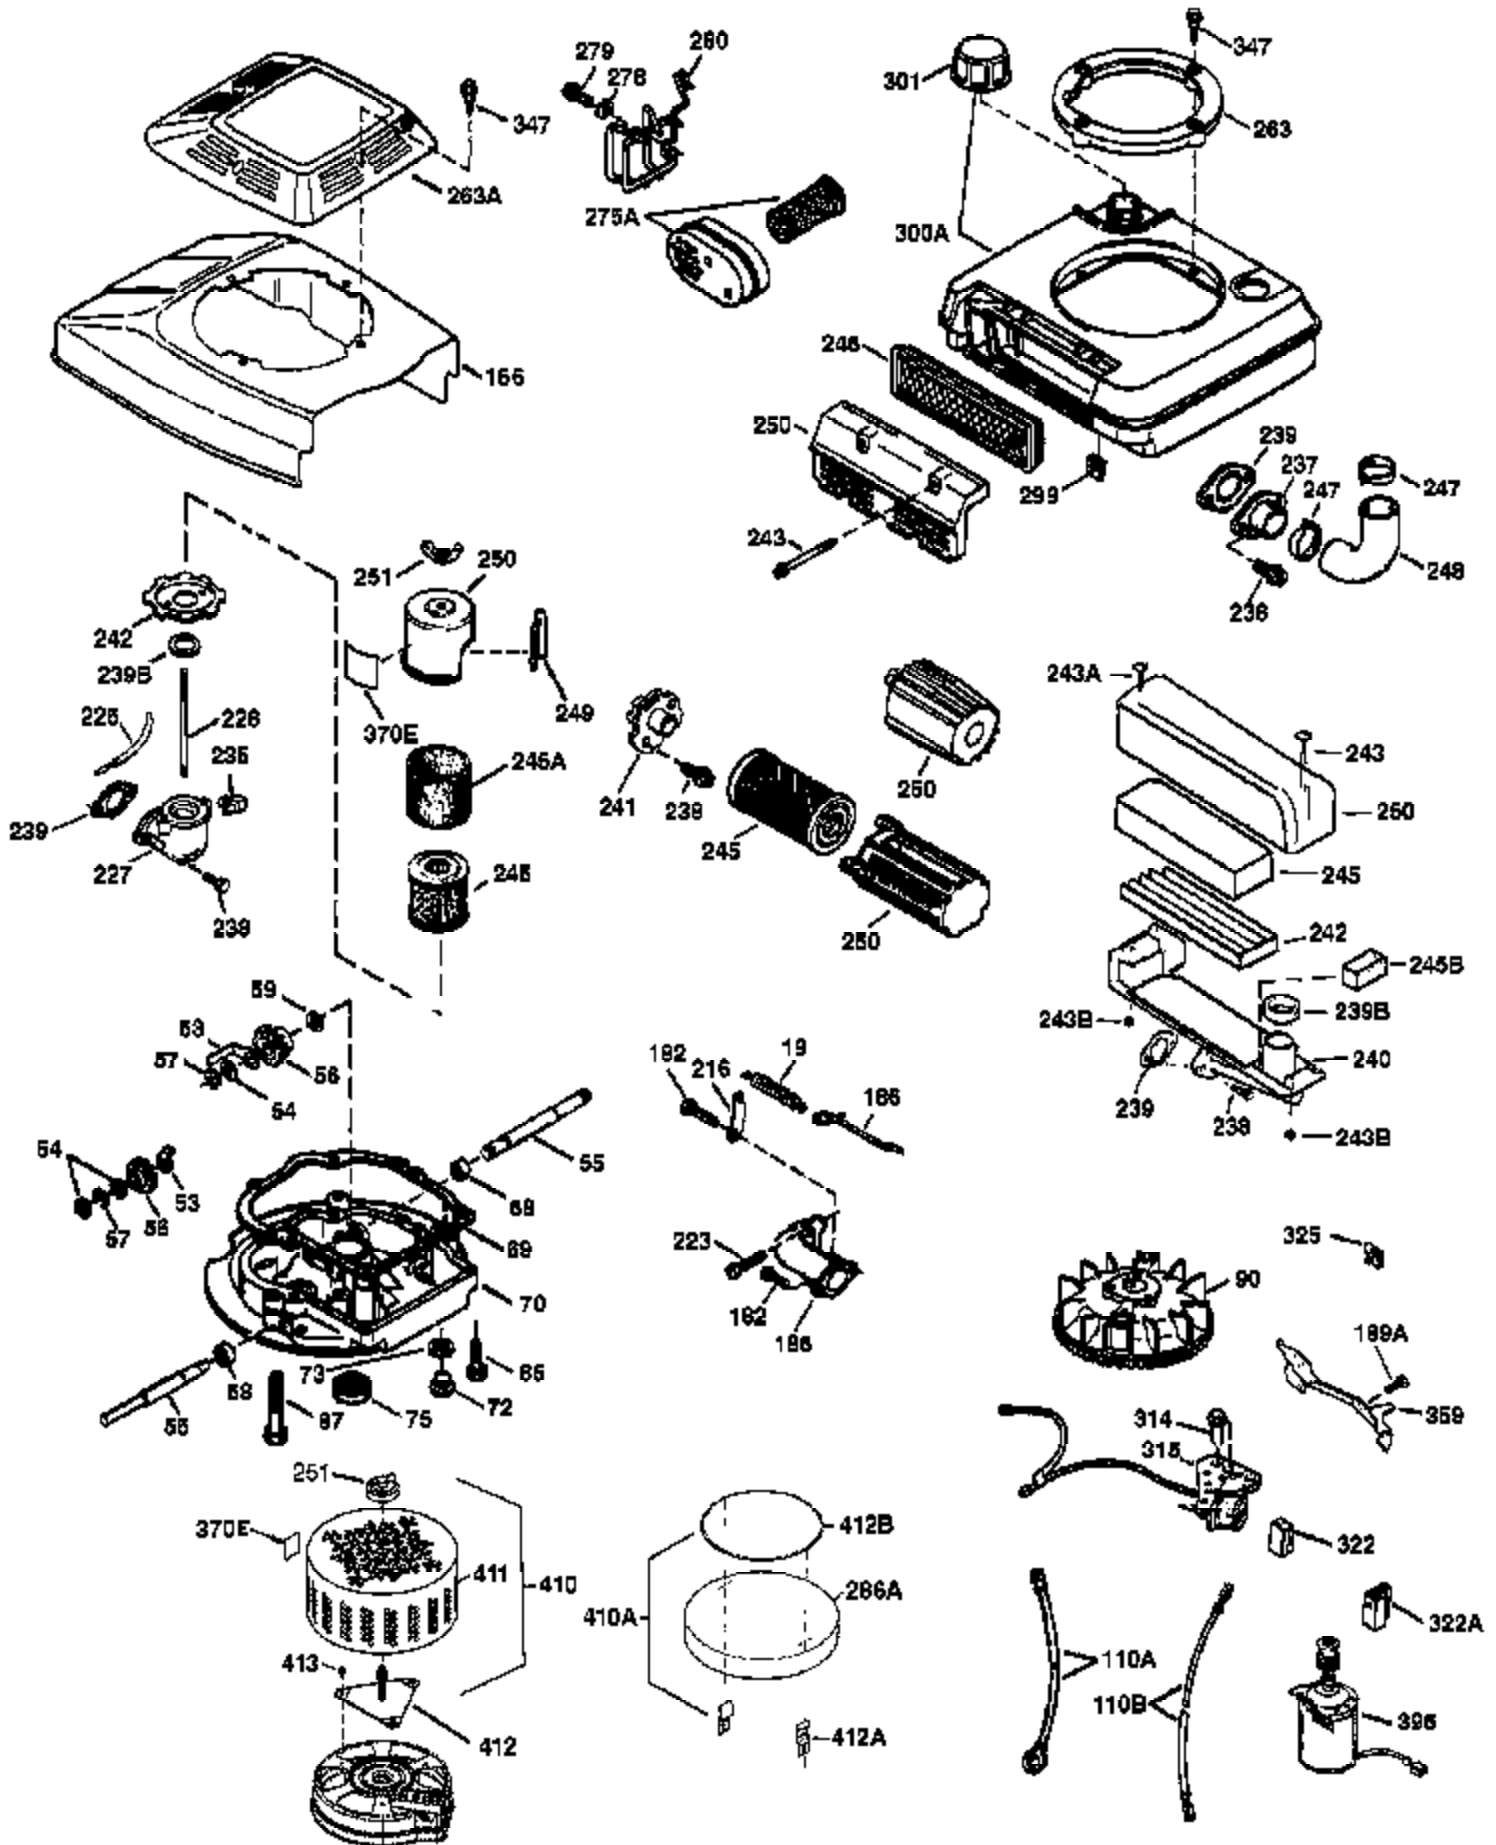

Ref #	Part Number	Qty	Description
178	29752	2	Nut & Lock Washer, 1/4-28
182	6201	2	Screw, 1/4-28 x 7/8"
184	26756	1	* Carburetor To Intake Pipe Gasket
185	36544	1	Intake Pipe
186	34337	1	Governor Link
189	650839	2	Screw, 1/4-20 x 3/8"
191	36559	1	S.E. Brake Bracket (Incl. 195)
195	610973	1	Terminal
200	33131A	1	Control Bracket (Incl. 202 thru 205)
202	36482	1	Compression Spring
203	31342	1	Compression Spring
204	651029	1	Screw, Torx T-10, 5-40 x 7/16"
205	651019	1	Screw, Torx T-10, 8-32 x 41/64"
207	34336	1	Throttle Link
209	30200	2	Screw, 10-24 x 9/16"
223	650451	2	Screw, 1/4-20 x 1"
224	34690A	1	* Intake Pipe Gasket
238	650806	2	Screw, 10-32 x 5/8"
240	36743	1	Air Cleaner Body
250	36744	1	Air Cleaner Cover
260	36756	1	Blower Housing
261	30200	2	Screw, 10-24 x 9/16"
262	650831	2	Screw, 1/4-20 x 1/2"
275	36473	1	Muffler (Incl. 277)
277	650988	2	Screw, 1/4-20 x 2-5/16"
285	35000A	1	Starter Cup
287	650926	2	Screw, 8-32 x 21/64"
290	34357	1	Fuel Line
292	26460	2	Fuel Line Clamp
298	28763	3	Screw, 10-32 x 35/64"
300	36757	1	Fuel Tank (Incl. 292 & 301)
301	35355	1	Fuel Cap
305	35577	1	Oil Fill Tube
306	36832	1	* "O"-Ring
307	35499	1	"O"-Ring
309	650562	1	Screw, 10-32 x 1/2"
310	36801	1	Dipstick
313	34080	1	Spacer
370A	36261	1	Lubrication Decal
370D	35977	1	Caution Decal
370G	36534	1	Instruction Decal
370K	36695	1	Starter Decal
380	632742	1	Carburetor (Incl. 184)
390	590694	1	Rewind Starter
400	36481	1	* Gasket Set (Incl. items marked PK i n notes) Incl. part #'s: 26756 (1), 27234A (1), 33735 (1), 36832 (1), 34338 (1), 34690A (1), 35261 (1), 36477 (1)
416	36085	1	Spark Arrestor Kit (Incl. 417)(Optional)
417	650760	1	Screw, 8-32 x 3/8" (Optional)
420	730225	1	SAE 30 4-Cycle Engine Oil (Quart)