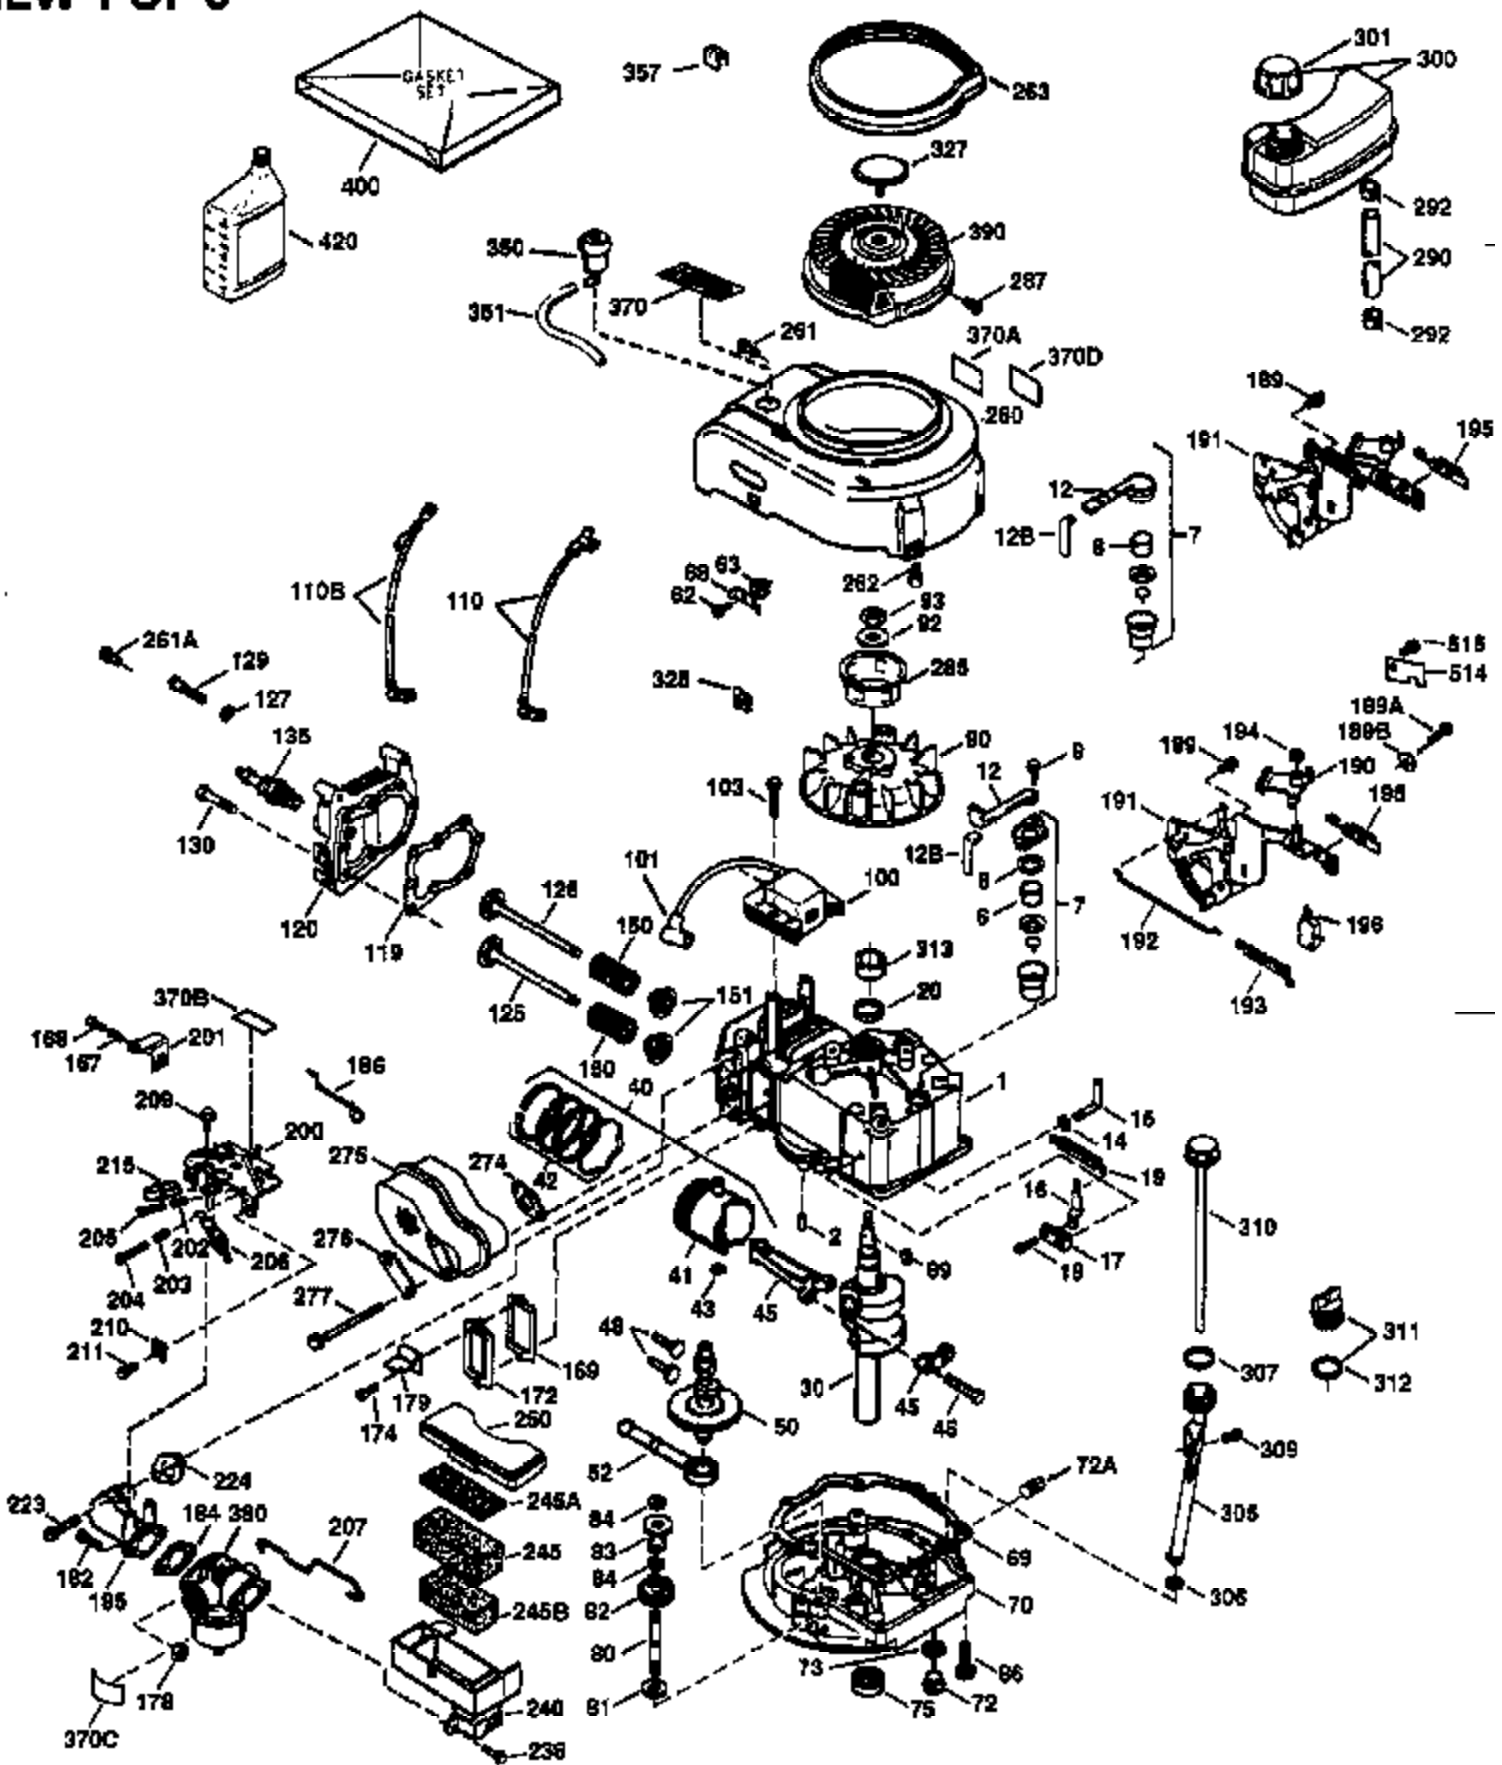

ILLUSTRATION SHOWS TYPICAL PARTS ONLY. ORDER BY PART NUMBER. PARTS NOT LISTED ARE SUPPLIED BY OEM.

VIEW 1 OF 3

Engine Parts List #1

Ref #	Part Number	Qty	Description
1	36478A	1	Cylinder (Incl. 2,7,20 & 125)
2	26727	2	Dowel Pin
6	33734	1	Breather Element
7	36557	1	Breather Ass'y. (Incl. 6 & 12A)
12B	34695	1	Breather Tube Elbow
12A	36558	1	Breather Cover & Tube (Incl. 12B)
14	28277	1	Washer
15	30589	1	Governor Rod (Incl. 14)
16	32651	1	Governor Lever
17	31335	1	Governor Lever Clamp
18	651018	1	Screw, Torx T-15, 8-32 x 19/64"
19	36281	1	Extension Spring
20	32600	1	Oil Seal
30	35996	1	Crankshaft
40	36073	1	Piston, Pin & Ring Set (Std.)
40	36074	1	Piston, Pin & Ring Set (.010" OS)
40	36075	1	Piston, Pin & Ring Set (.020" OS)
41	36070	1	Piston & Pin Ass'y. (Std.) (Incl. 43)
41	36071	1	Piston & Pin Ass'y. (.010" OS) (Incl. 43)
41	36072	1	Piston & Pin Ass'y. (.020" OS) (Incl. 43)
42	36076	1	Ring Set (Std.)
42	36077	1	Ring Set (.010" OS)
42	36078	1	Ring Set (.020" OS)
43	20381	2	Piston Pin Retaining Ring
45	30963B	1	Connecting Rod Ass'y. (Incl. 46)
46	32610A	2	Connecting Rod Bolt
48	27241	2	Valve Lifter
50	35992	1	Camshaft (MCR)
52	29914	1	Oil Pump Ass'y.
69	35261	1	* Mounting Flange Gasket
70	34311D	1	Mounting Flange (Incl. 72 thru 83)
72	36083	1	Oil Drain Plug
75	27897	1	Oil Seal
80	30574A	1	Governor Shaft
81	30590A	1	Washer
82	30591	1	Governor Gear Ass'y. (Incl. 81)
83	30588A	1	Governor Spool
86	650488	6	Screw, 1/4-20 x 1-1/4"
89	611004	1	Flywheel Key
90	611112	1	Flywheel
92	650815	1	Belleville Washer
93	650816	1	Flywheel Nut
100	34443B	1	Solid State Ignition
101	610118	1	Spark Plug Cover
103	651007	2	Screw, Torx T-15, 10-24 x 15/16"
110	37047	1	Ground Wire
119	36477	1	* Cylinder Head Gasket
120	36476	1	Cylinder Head
125	36471	1	Exhaust Valve (Std.) (Incl. 151)
125	36472	1	Exhaust Valve (1/32" OS) (Incl. 151)
126	29314B	1	Intake Valve (Std.) (Incl. 151)
126	29315C	1	Intake Valve (1/32" OS) (Incl. 151)
130	6021A	8	Screw, 5/16-18 x 1-1/2"
135	35395	1	Resistor Spark Plug (RJ19LM)
150	35991	2	Valve Spring
151	31673	2	Valve Spring Cap
169	27234A	1	* Valve Cover Gasket
172	32755	1	Valve Cover