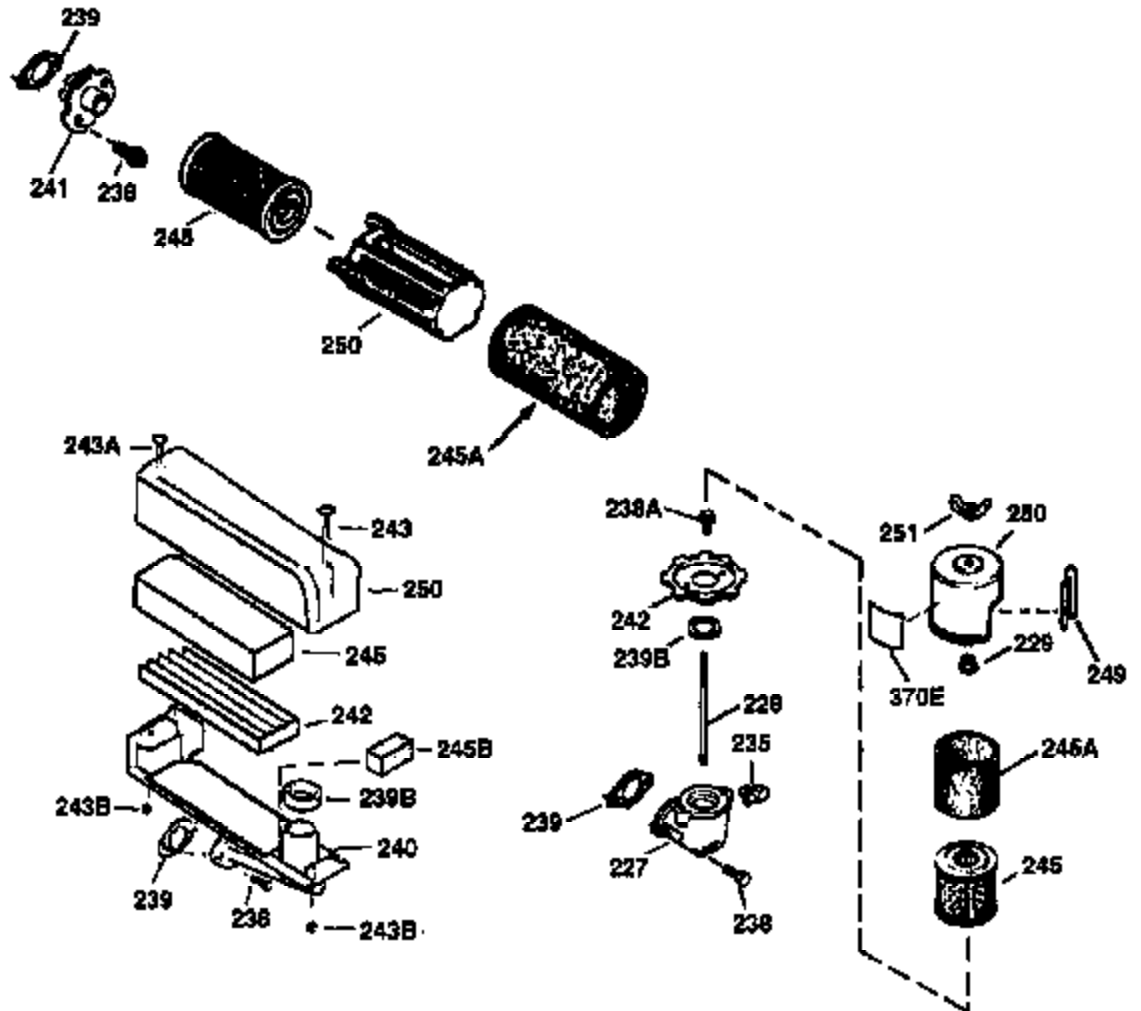

ILLUSTRATION SHOWS TYPICAL PARTS ONLY. ORDER BY PART NUMBER. PARTS NOT LISTED ARE SUPPLIED BY OEM.

VIEW 3 OF 3

Ref #	Part Number	Qty	Description
12A	36558	1	Breather Cover & Tube (Incl. 12B)
90	611112	1	Flywheel
238	650932	2	Screw, 10-32 x 49/64"
239	34338	1	* Air Cleaner Gasket
241	35797	1	Air Cleaner Collar
245	35066	1	Air Cleaner Filter
250	35065	1	Air Cleaner Cover
275	36473	1	Muffler (Incl. 277)
277	650988	2	Screw, 1/4-20 x 2-5/16"
370K	36695	1	Starter Decal
416	36085	1	Spark Arrestor Kit (Incl. 417)(Optional)
417	650760	1	Screw, 8-32 x 3/8" (Optional)
900	0	1	Replacement Engine 750798, order from 71-999
900	0	1	Replacement S/B 750679B, order from 71-999