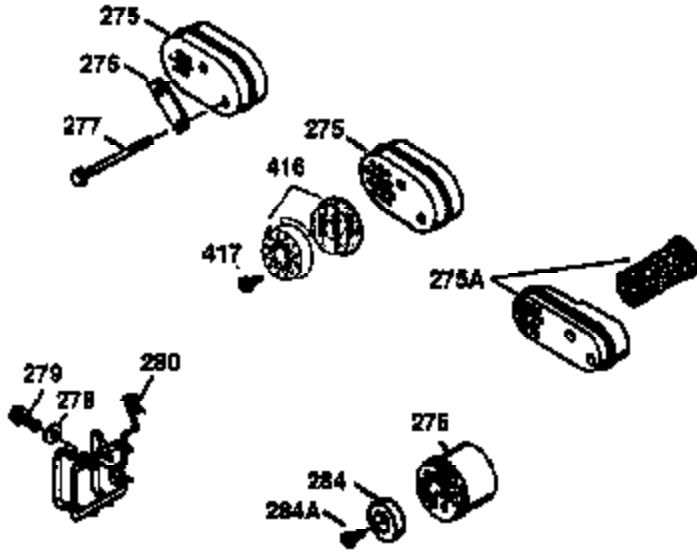

ILLUSTRATION SHOWS TYPICAL PARTS ONLY. ORDER BY PART NUMBER. PARTS NOT LISTED ARE SUPPLIED BY OEM.

VIEW 3 OF 3

Ref #	Part Number	Qty	Description
12A	36558	1	Breather Cover & Tube (Incl. 12B)
90	611112	1	Flywheel
238	650932	2	Screw, 10-32 x 49/64"
239	34338	1	* Air Cleaner Gasket
241	35797	1	Air Cleaner Collar
245	35066	1	Air Cleaner Filter
250	35065	1	Air Cleaner Cover
275	36473	1	Muffler (Incl. 277)
277	650988	2	Screw, 1/4-20 x 2-5/16"
370K	36695	1	Starter Decal
416	36085	1	Spark Arrestor Kit (Incl. 417)(Optional)
417	650760	1	Screw, 8-32 x 3/8" (Optional)
900	0	1	Replacement Engine 750798, order from 71-999
900	0	1	Replacement S/B 750679B, order from 71-999