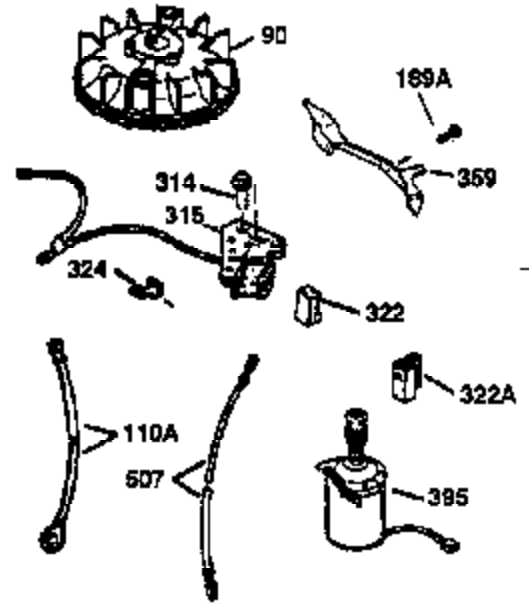

ILLUSTRATION SHOWS TYPICAL PARTS ONLY. ORDER BY PART NUMBER. PARTS NOT LISTED ARE SUPPLIED BY OEM.

VIEW 3 OF 3

Ref #	Part Number	Qty	Description
12A	36558	1	Breather Cover & Tube (Incl. 12B)
90	611112	1	Flywheel
238	650932	2	Screw, 10-32 x 49/64"
239	34338	1	* Air Cleaner Gasket
241	35797	1	Air Cleaner Collar
245	35066	1	Air Cleaner Filter
250	35065	1	Air Cleaner Cover
275	36473	1	Muffler (Incl. 277)
277	650988	2	Screw, 1/4-20 x 2-5/16"
370K	36695	1	Starter Decal
416	36085	1	Spark Arrestor Kit (Incl. 417)(Optional)
417	650760	1	Screw, 8-32 x 3/8" (Optional)
900	0	1	Replacement Engine 750798, order from 71-999
900	0	1	Replacement S/B 750679B, order from 71-999