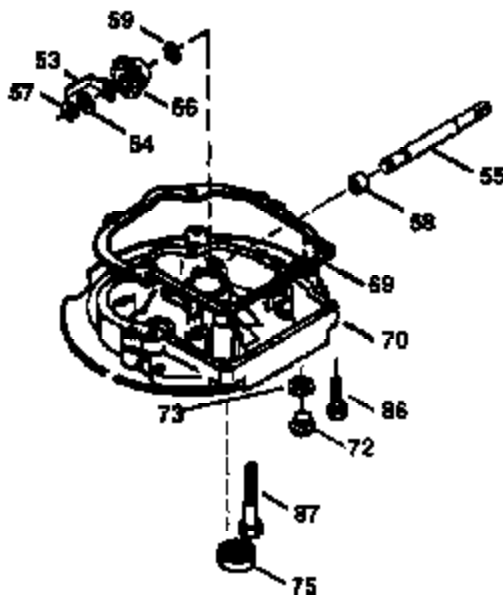

ILLUSTRATION SHOWS TYPICAL PARTS ONLY. ORDER BY PART NUMBER. PARTS NOT LISTED ARE SUPPLIED BY OEM.

VIEW 2 OF 3

Ref #	Part Number	Qty	Description
12A	36558	1	Breather Cover & Tube (Incl. 12B)
19	35998	1	Extension Spring
69	35261	1	Mounting Flange Gasket
70	34311D	1	Mounting Flange (Incl. 72 thru 83)
72	30572	1	Oil Drain Plug
73	28833	1	Drain Plug Gasket
75	27897	1	Oil Seal
86	650488	6	Screw, 1/4-20 x 1-1/4"
174A	651024	1	Stud, 10-24 x 1-5/64"
182	6201	2	Screw, 1/4-28 x 7/8"
185	36544	1	Intake Pipe (Incl. 224)
186	36255	1	Governor Link
223	650451	2	Screw, 1/4-20 x 1"
238	650806	2	Screw, 10-32 x 5/8"
239	34338	1	* Air Cleaner Gasket
245	36745	1	Air Cleaner Filter
250	36744	1	Air Cleaner Cover
263A	36758	1	Starter Grill
277A	650795	2	Screw, 1/4-20 x 2-1/4" (Optional)
279A	30200	1	Screw, 10-24 x 9/16"
287	650926	2	Screw, 8-32 x 21/64"
298	28763	3	Screw, 10-32 x 35/64"
300	36757	1	Fuel Tank (Incl. 292 & 301)
301	36246	1	Fuel Cap
370K	36695	1	Starter Decal
390	590694	1	Rewind Starter (NOTE: This engine could have been built with 590737 starter. Refer to the design of the rope pulley strength ribs for part identification. Individual starter parts do not interchange. Refer to service bulletin 116.)