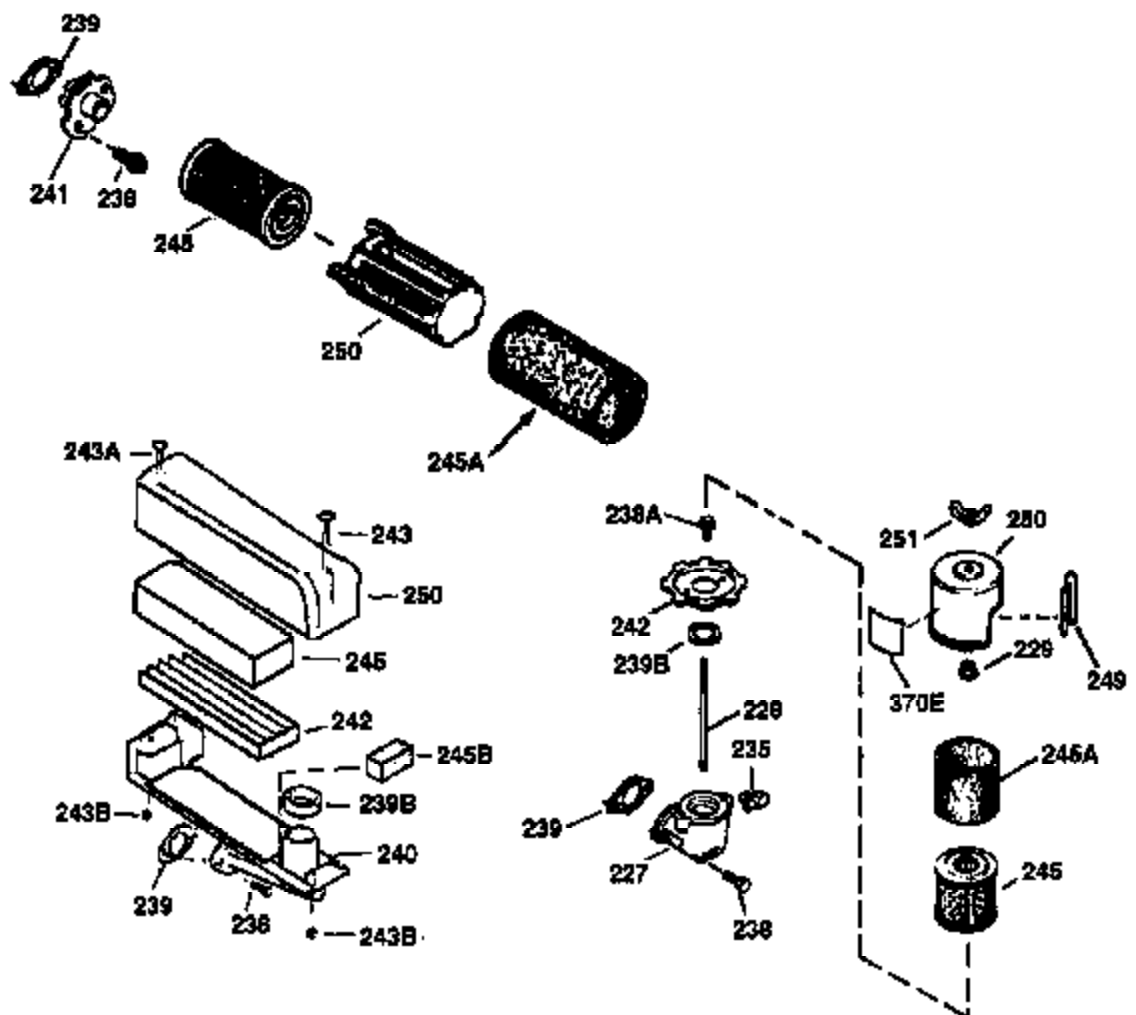

ILLUSTRATION SHOWS TYPICAL PARTS ONLY. ORDER BY PART NUMBER. PARTS NOT LISTED ARE SUPPLIED BY OEM.

VIEW 3 OF 3

Ref #	Part Number	Qty	Description
12A	36558	1	Breather Cover & Tube (Incl. 12B)
90	611112	1	Flywheel
174A	651024	1	Stud, 10-24 x 1-5/64"
189A	650765	1	Screw, 10-32 x 1/2"
238	650806	2	Screw, 10-32 x 5/8"
239	34338	1	* Air Cleaner Gasket
240	36743	1	Air Cleaner Body
245	36745	1	Air Cleaner Filter
250	36744	1	Air Cleaner Cover
275A	35125	1	Spark Arrestor Muffler (Incl. 277)(Optional)
275	36491	1	Muffler (Incl. 277)
276	33753	1	Locking Plate (Optional)
277	650988	2	Screw, 1/4-20 x 2-5/16"
277A	650795	2	Screw, 1/4-20 x 2-1/4" (Optional)
279A	30200	1	Screw, 10-24 x 9/16"
279	30063	2	Screw, Torx T-30, 1/4-20 x 1/2"
280	37010	1	Heat Shield
359	36773	1	Starter Guard
370K	36695	1	Starter Decal