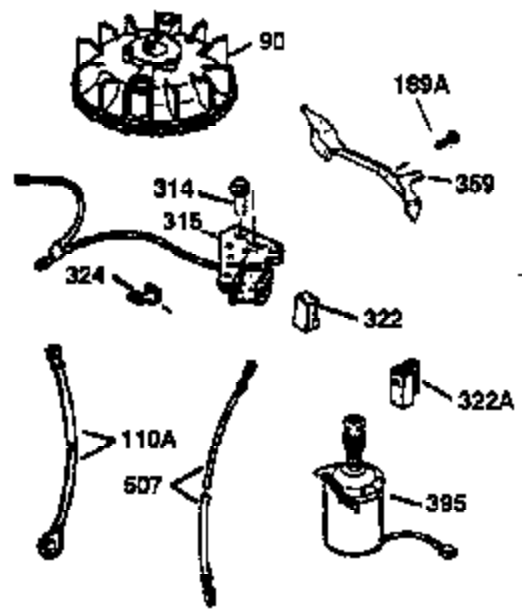

ILLUSTRATION SHOWS TYPICAL PARTS ONLY. ORDER BY PART NUMBER. PARTS NOT LISTED ARE SUPPLIED BY OEM.

VIEW 3 OF 3

Ref #	Part Number	Qty	Description
12A	36558	1	Breather Cover & Tube (Incl. 12B)
90	611112	1	Flywheel
174A	651024	1	Stud, 10-24 x 1-5/64"
189A	650765	1	Screw, 10-32 x 1/2"
238	650806	2	Screw, 10-32 x 5/8"
239	34338	1	* Air Cleaner Gasket
240	36743	1	Air Cleaner Body
245	36745	1	Air Cleaner Filter
250	36744	1	Air Cleaner Cover
275A	35125	1	Spark Arrestor Muffler (Incl. 277)(Optional)
275	36491	1	Muffler (Incl. 277)
276	33753	1	Locking Plate (Optional)
277	650988	2	Screw, 1/4-20 x 2-5/16"
277A	650795	2	Screw, 1/4-20 x 2-1/4" (Optional)
279A	30200	1	Screw, 10-24 x 9/16"
279	30063	2	Screw, Torx T-30, 1/4-20 x 1/2"
280	37010	1	Heat Shield
359	36773	1	Starter Guard
370K	36695	1	Starter Decal