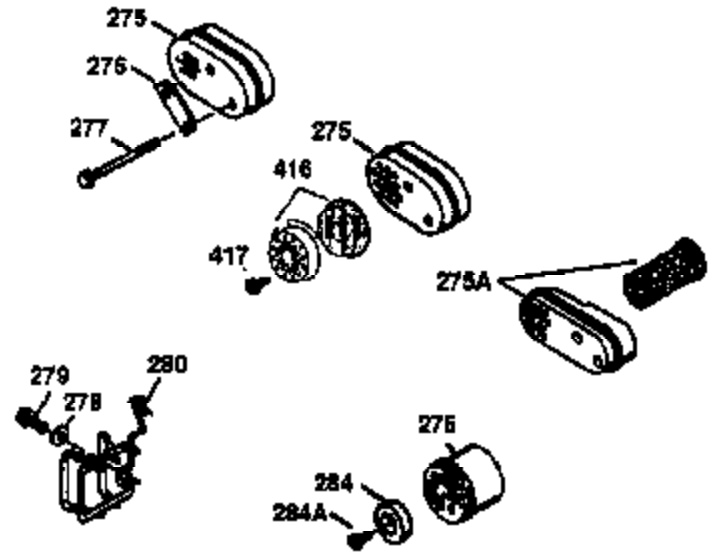

ILLUSTRATION SHOWS TYPICAL PARTS ONLY. ORDER BY PART NUMBER. PARTS NOT LISTED ARE SUPPLIED BY OEM.

VIEW 3 OF 3

Ref #	Part Number	Qty	Description
12A	36558	1	Breather Cover & Tube (Incl. 12B)
90	611112	1	Flywheel
174A	651024	1	Stud, 10-24 x 1-5/64"
189A	650765	1	Screw, 10-32 x 1/2"
238	650806	2	Screw, 10-32 x 5/8"
239	34338	1	* Air Cleaner Gasket
240	36743	1	Air Cleaner Body
245	36745	1	Air Cleaner Filter
250	36744	1	Air Cleaner Cover
275A	35125	1	Spark Arrestor Muffler (Incl. 277)(Optional)
275	36491	1	Muffler (Incl. 277)
276	33753	1	Locking Plate (Optional)
277	650988	2	Screw, 1/4-20 x 2-5/16"
277A	650795	2	Screw, 1/4-20 x 2-1/4" (Optional)
279A	30200	1	Screw, 10-24 x 9/16"
279	30063	2	Screw, Torx T-30, 1/4-20 x 1/2"
280	37010	1	Heat Shield
359	36773	1	Starter Guard
370K	36695	1	Starter Decal