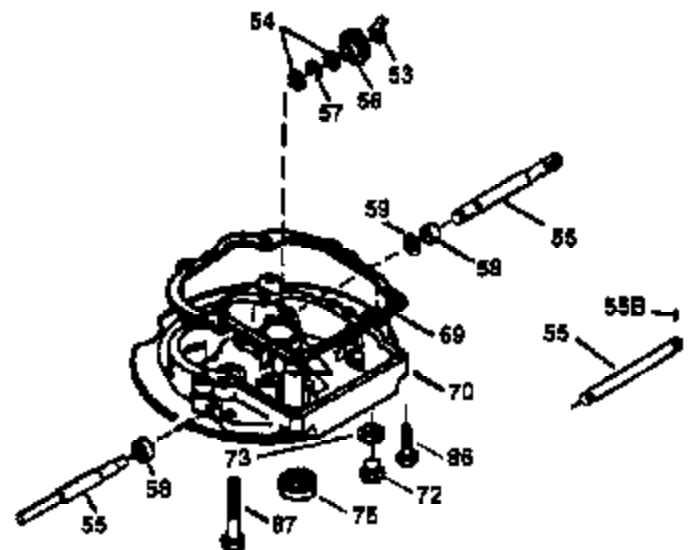

ILLUSTRATION SHOWS TYPICAL PARTS ONLY. ORDER BY PART NUMBER. PARTS NOT LISTED ARE SUPPLIED BY OEM.

VIEW 2 OF 3

Ref #	Part Number	Qty	Description
12A	36558	1	Breather Cover & Tube (Incl. 12B)
19	35998	1	Extension Spring
69	35261	1	Mounting Flange Gasket
70	34311D	1	Mounting Flange (Incl. 72 thru 83)
72	30572	1	Oil Drain Plug
73	28833	1	Drain Plug Gasket
75	27897	1	Oil Seal
86	650488	6	Screw, 1/4-20 x 1-1/4"
174A	651024	1	Stud, 10-24 x 1-5/64"
182	6201	2	Screw, 1/4-28 x 7/8"
185	36544	1	Intake Pipe (Incl. 224)
186	36255	1	Governor Link
223	650451	2	Screw, 1/4-20 x 1"
238	650806	2	Screw, 10-32 x 5/8"
239	34338	1	* Air Cleaner Gasket
245	36745	1	Air Cleaner Filter
250	36744	1	Air Cleaner Cover
263A	36758	1	Starter Grill
277A	650795	2	Screw, 1/4-20 x 2-1/4" (Optional)
279A	30200	1	Screw, 10-24 x 9/16"
287	650926	2	Screw, 8-32 x 21/64"
298	28763	3	Screw, 10-32 x 35/64"
300	36757	1	Fuel Tank (Incl. 292 & 301)
301	36246	1	Fuel Cap
370K	36695	1	Starter Decal
390	590694	1	Rewind Starter (NOTE: This engine could have been built with 590737 starter. Refer to the design of the rope pulley strength ribs for part identification. Individual starter parts do not interchange. Refer to service bulletin 116.)