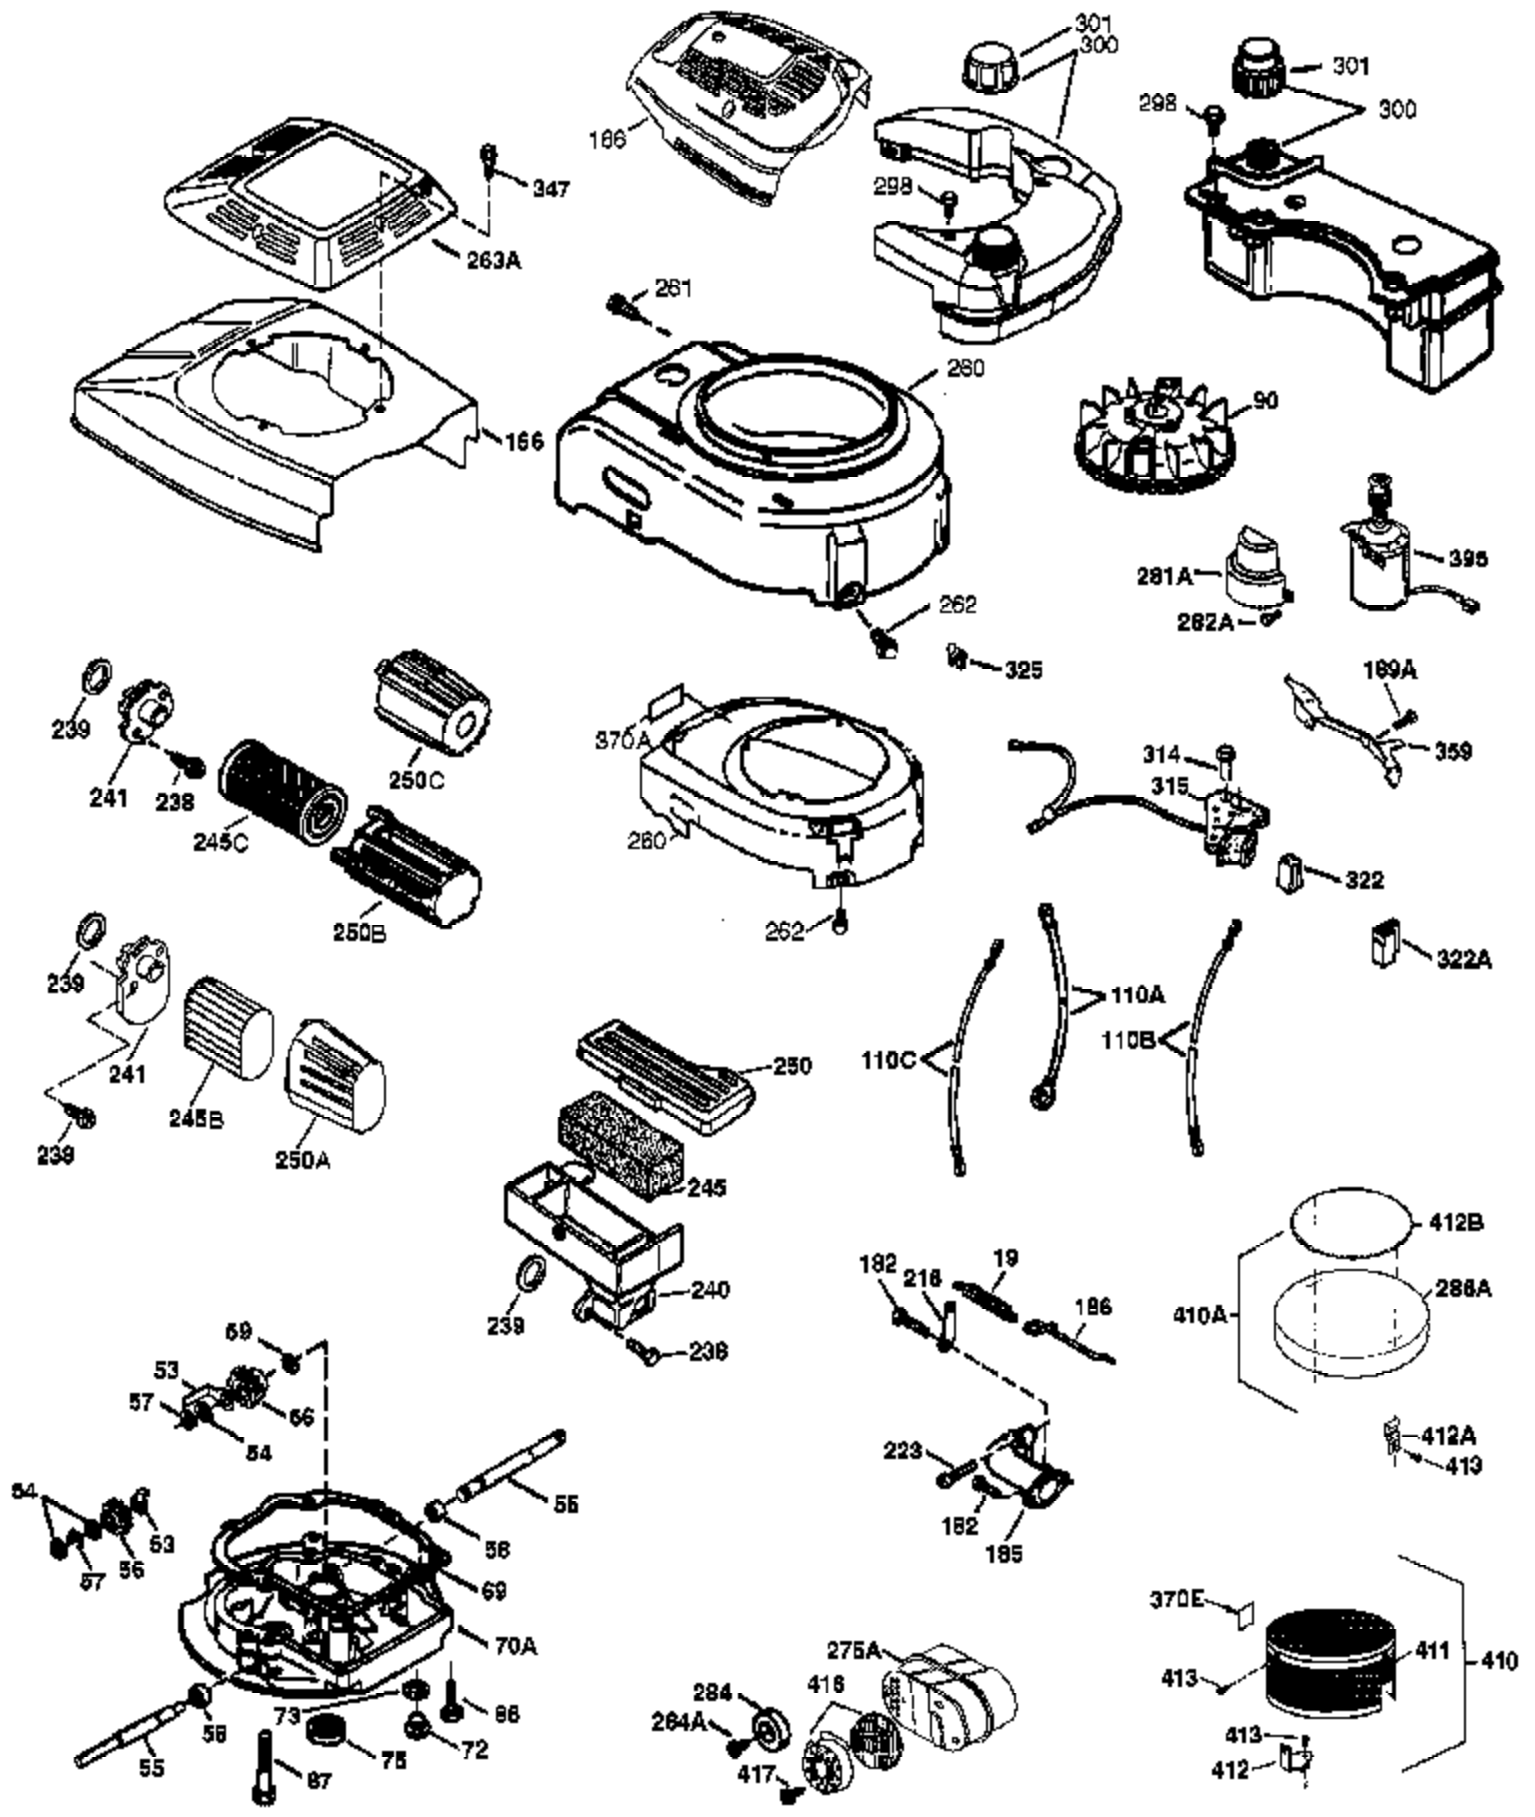

Ref #	Part Number	Qty	Description
420	730225	1	SAE 30 4-Cycle Engine Oil (Quart)

Ref #	Part Number	Qty	Description
19	36281	1	Extension Spring
41	36070	1	Piston & Pin Ass'y. (Std.) (Incl. 43)
41	36071	1	Piston & Pin Ass'y. (.010" OS) (Incl. 43)
41	36072	1	Piston & Pin Ass'y. (.020" OS) (Incl. 43)
69	35261	1	* Mounting Flange Gasket
72	36083	1	Oil Drain Plug
75	27897	1	Oil Seal
86	650488	6	Screw, 1/4-20 x 1-1/4"
90	611112	1	Flywheel
182	6201	2	Screw, 1/4-28 x 7/8"
185	36544	1	Intake Pipe
186	34337	1	Governor Link
189A	650765	1	Screw, 10-32 x 1/2"
223	650451	2	Screw, 1/4-20 x 1"
238	650806	2	Screw, 10-32 x 5/8"
239	34338	1	* Air Cleaner Gasket
240	36743	1	Air Cleaner Body
245	36745	1	Air Cleaner Filter
250	36744	1	Air Cleaner Cover
260	36756	1	Blower Housing
261	30200	2	Screw, 10-24 x 9/16"
262	650831	2	Screw, 1/4-20 x 1/2"
263A	36758	1	Starter Grill
298	28763	3	Screw, 10-32 x 35/64"
300	36757	1	Fuel Tank (Incl. 292 & 301)
301	36246	1	Fuel Cap
359	36773	1	Starter Guard
370A	36261	1	Lubrication Decal
416	36085	1	Spark Arrestor Kit (Incl. 417)(Optional)
417	650760	1	Screw, 8-32 x 3/8" (Optional)