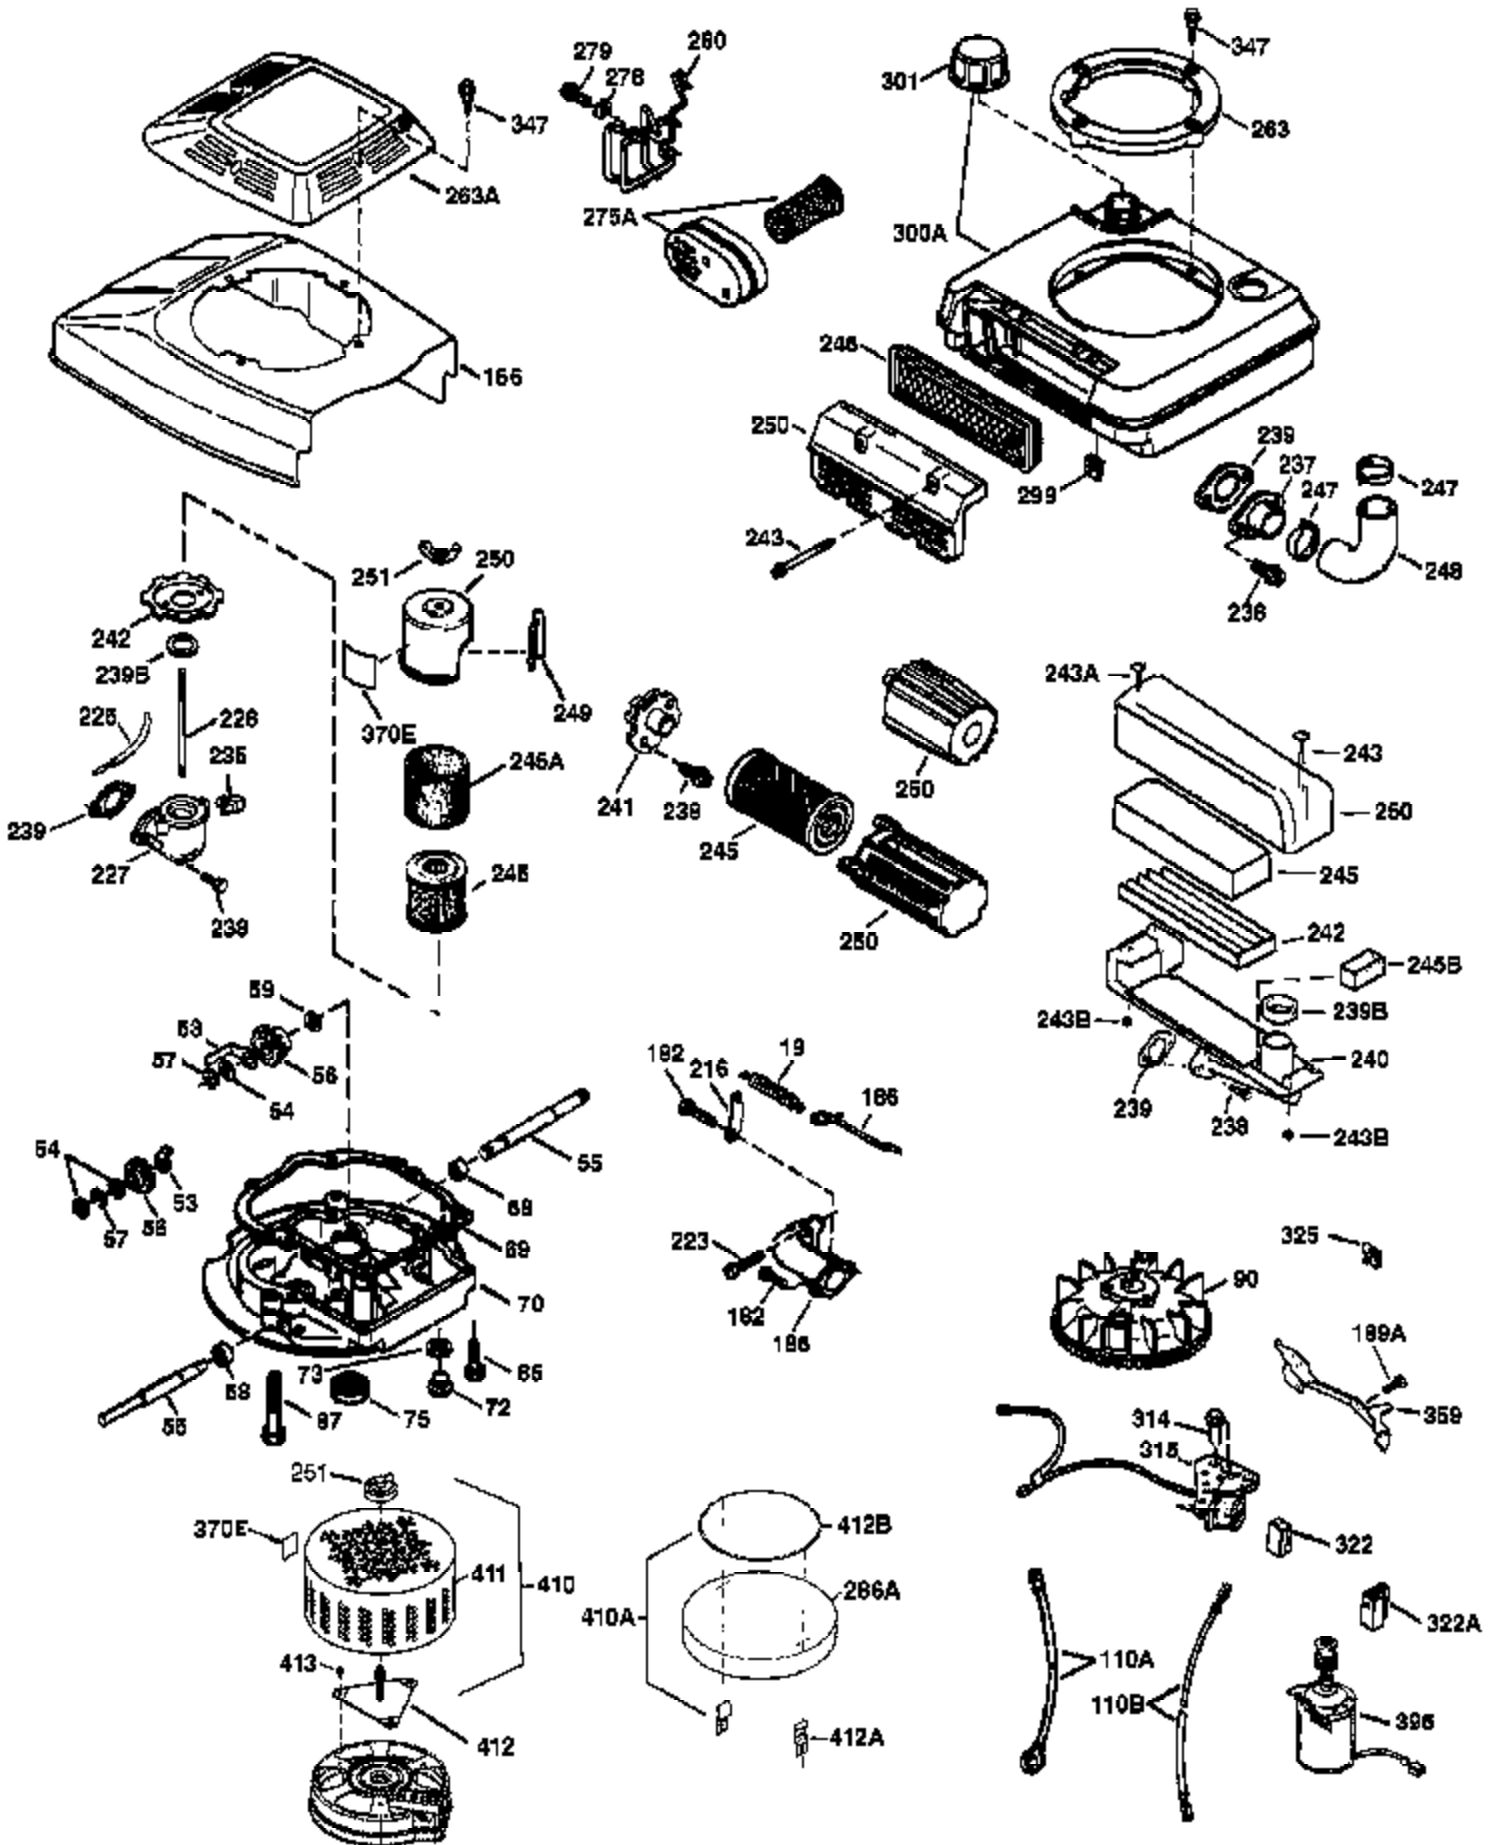

Ref #	Part Number	Qty	Description
178	29752	2	Nut & Lock Washer, 1/4-28
179	30593	1	Retainer Clip
182	6201	2	Screw, 1/4-28 x 7/8"
184	26756	1	* Carburetor To Intake Pipe Gasket
185	36544	1	Intake Pipe
186	34337	1	Governor Link
200	33131A	1	Control Bracket (Incl. 202 thru 206)
202	36482	1	Compression Spring
203	31342	1	Compression Spring
204	651029	1	Screw, Torx T-10, 5-40 x 7/16"
205	651019	1	Screw, Torx T-10, 6-32 x 41/64"
206	610973	1	Terminal
207	34336	1	Throttle Link
209	30200	2	Screw, 10-24 x 9/16"
210	27793	1	Conduit Clip
211	28942	1	Screw, 10-32 x 3/8"
223	650451	2	Screw, 1/4-20 x 1"
224	34690A	1	* Intake Pipe Gasket
238	650806	2	Screw, 10-32 x 5/8"
240	36743	1	Air Cleaner Body
250	36744	1	Air Cleaner Cover
260	36756	1	Blower Housing
261	30200	2	Screw, 10-24 x 9/16"
262	650831	2	Screw, 1/4-20 x 1/2"
275	36473	1	Muffler (Incl. 277)
277	650988	2	Screw, 1/4-20 x 2-5/16"
285	35000A	1	Starter Cup
287	650926	2	Screw, 8-32 x 21/64"
290	34357	1	Fuel Line
292	26460	2	Fuel Line Clamp
298	28763	3	Screw, 10-32 x 35/64"
300	36757	1	Fuel Tank (Incl. 292 & 301)
301	36246	1	Fuel Cap
305	35577	1	Oil Fill Tube
306	36832	1	* "O"-Ring
307	35499	1	"O"-Ring
309	650562	1	Screw, 10-32 x 1/2"
310	35578	1	Dipstick
313	34080	1	Spacer
370D	35977	1	Caution Decal
370K	36695	1	Starter Decal
370A	36261	1	Lubrication Decal
380	632742	1	Carburetor (Incl. 184)
390	590694	1	Rewind Starter (NOTE: This engine could have been built with 590737 starter.
400	36475	1	* Gasket Set (Incl. items marked PK in notes) Incl. part #'s 26756 (1), 27234A (1), 33735 (1), 36832 (1), 34338 (1), 34690A (1), 35261 (1), 36437 (1)
416	36085	1	Spark Arrestor Kit (Incl. 417)(Optional)
417	650760	1	Screw, 8-32 x 3/8" (Optional)
420	730225	1	SAE 30 4-Cycle Engine Oil (1 Quart)