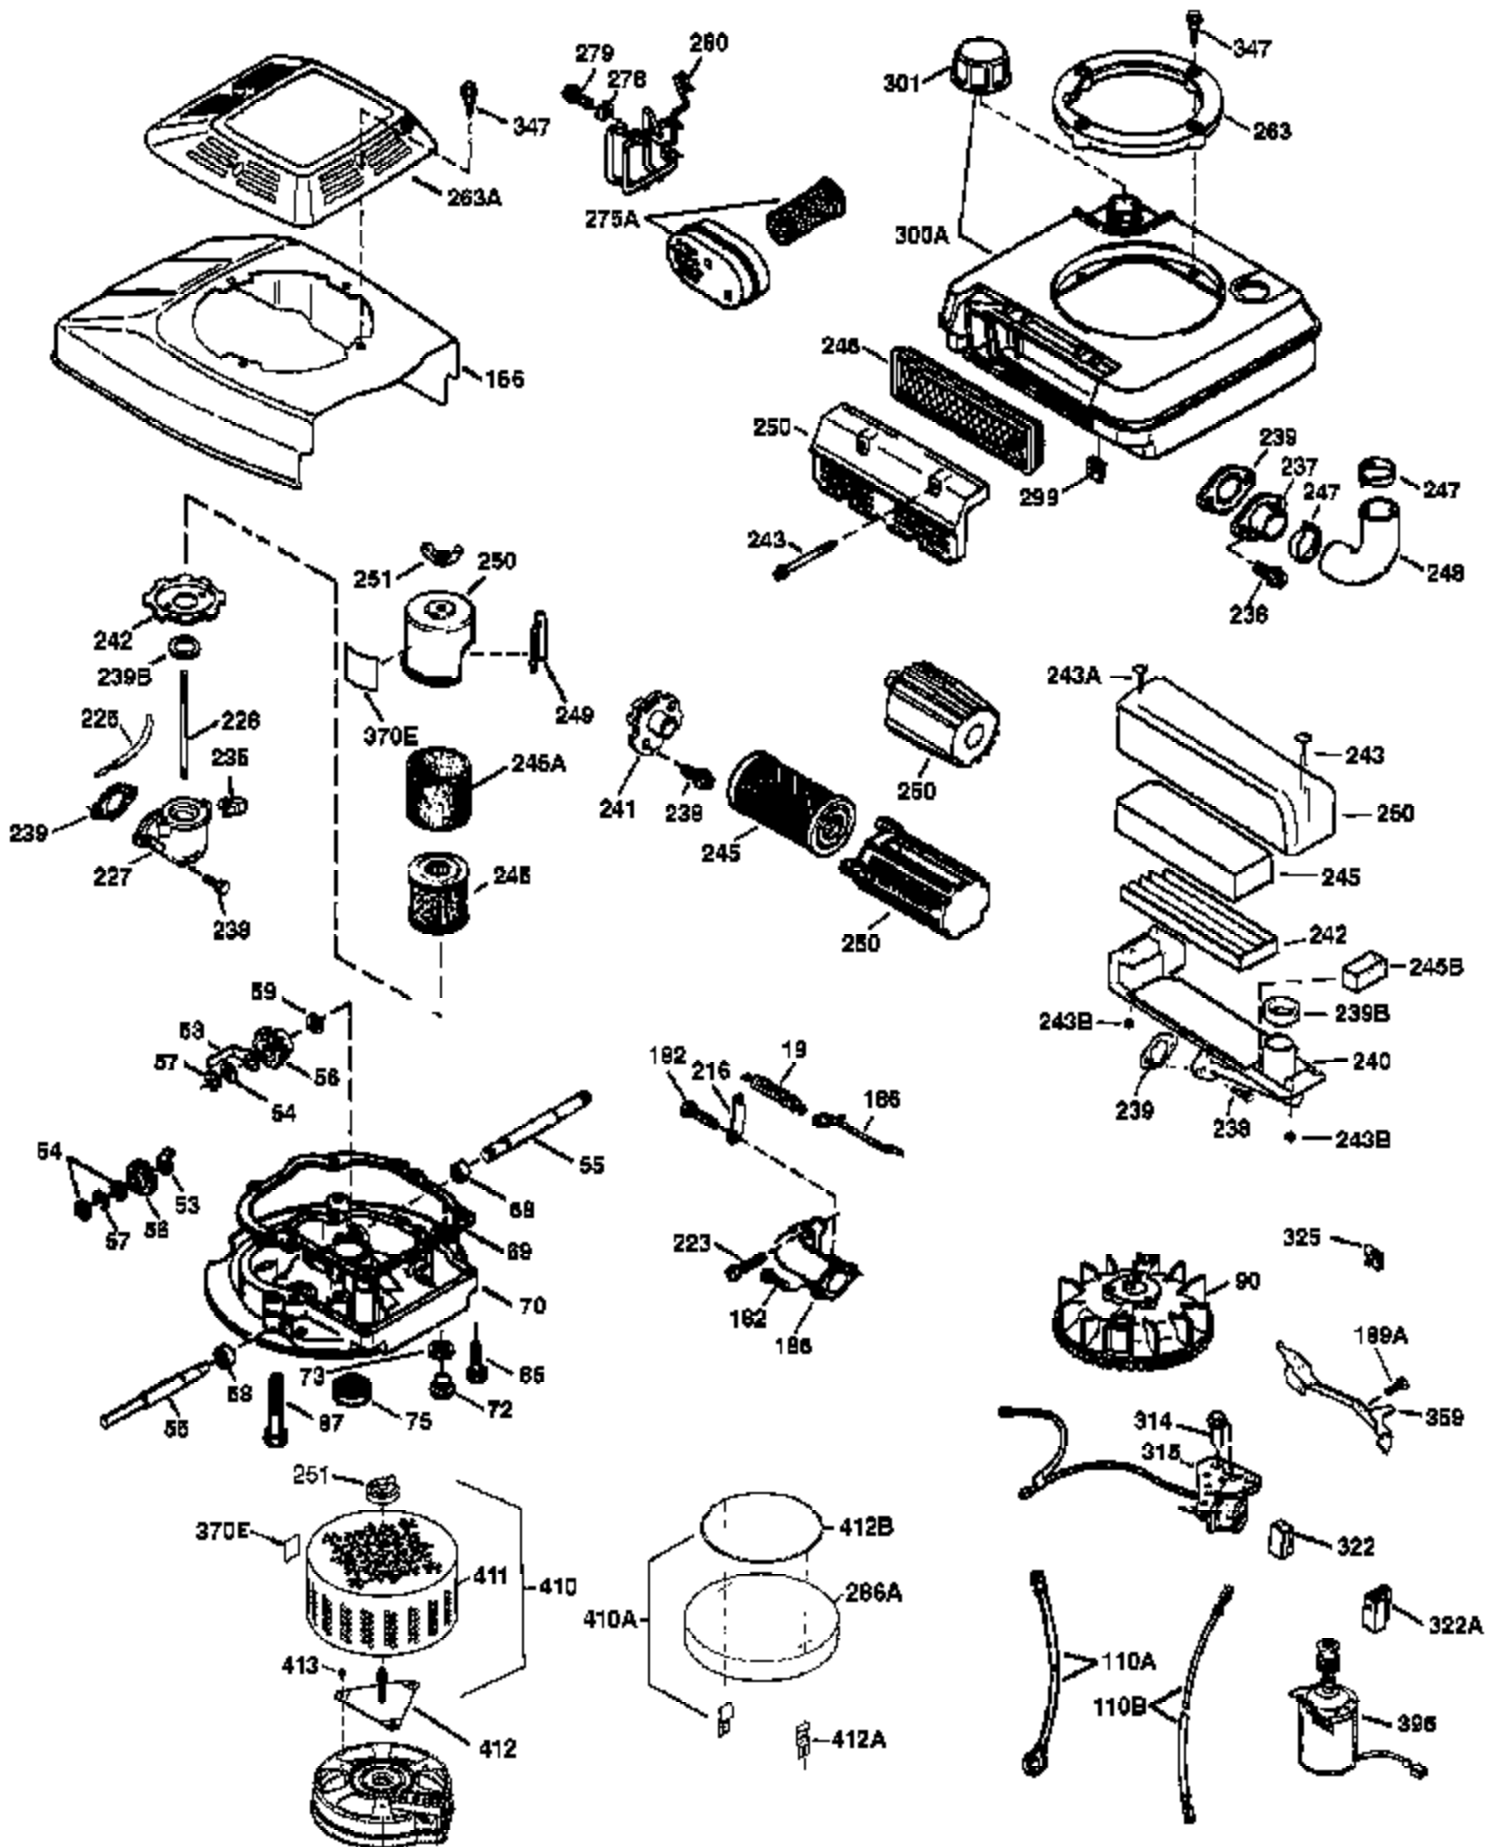

Ref #	Part Number	Qty	Description
19	35998	1	Extension Spring
69	35261	1	* Mounting Flange Gasket
70	34311D	1	Mounting Flange (Incl. 72 thru 83)
72	36083	1	Oil Drain Plug
75	27897	1	Oil Seal
86	650488	6	Screw, 1/4-20 x 1-1/4"
90	611112	1	Flywheel
182	6201	2	Screw, 1/4-28 x 7/8"
185	31384A	1	Intake Pipe (Incl. 224)
186	36255	1	Governor Link
223	650451	2	Screw, 1/4-20 x 1"
238	650806	2	Screw, 10-32 x 5/8"
239	34338	1	* Air Cleaner Gasket
240	34858	1	Air Cleaner Body
245	34340	1	Air Cleaner Filter
250	36213	1	Air Cleaner Cover
263	36240	1	Trim Ring
301	36246	1	Fuel Cap
380	632733	1	Carburetor (Incl. 184)