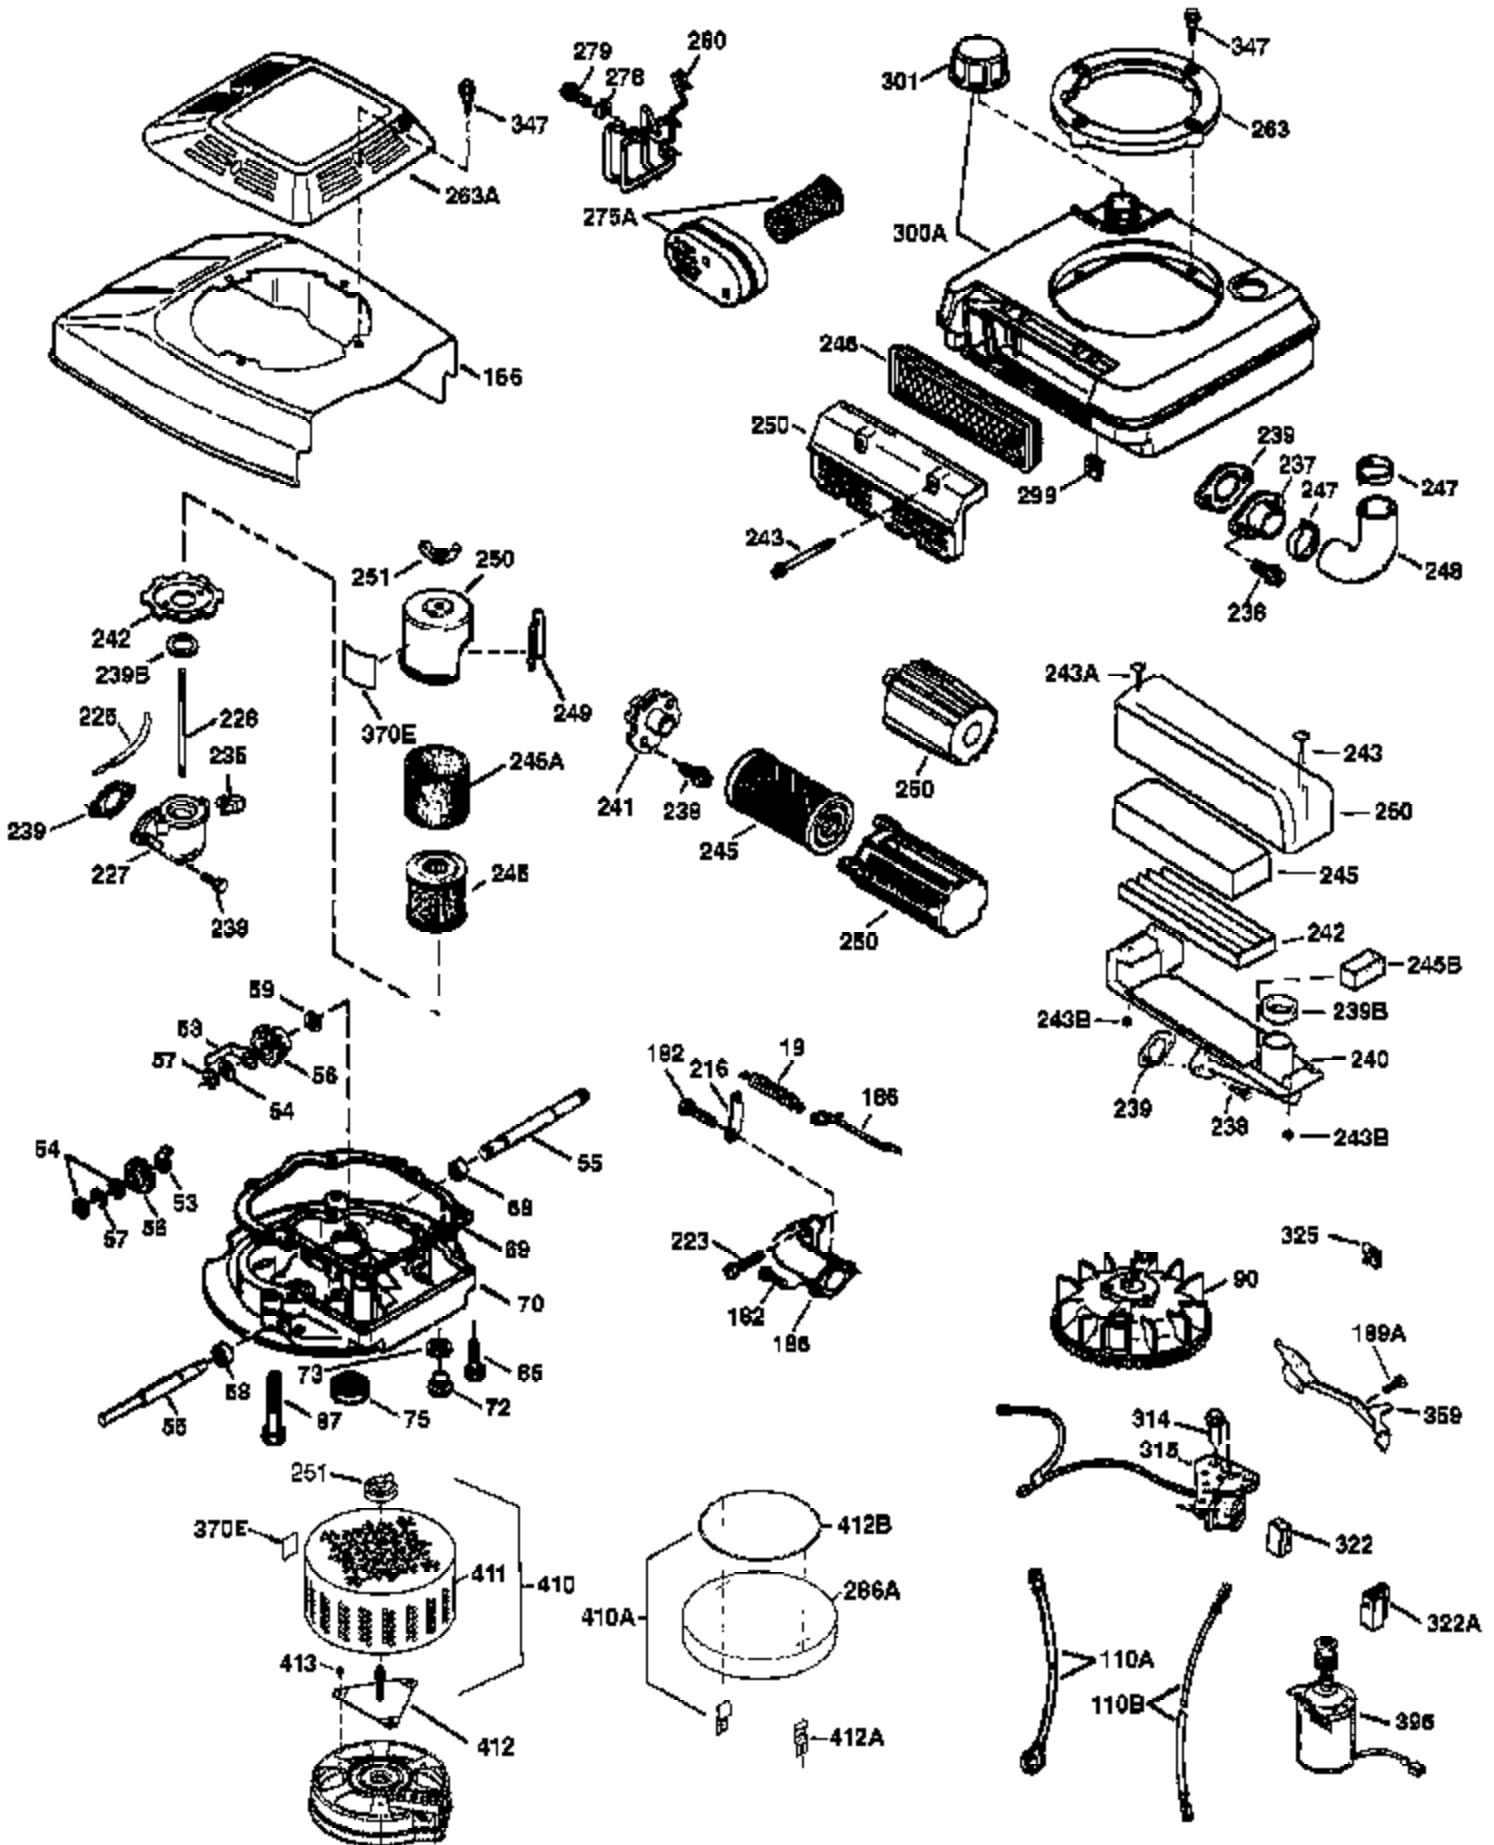

Ref #	Part Number	Qty	Description
178	29752	2	Nut & Lock Washer, 1/4-28
182	6201	2	Screw, 1/4-28 x 7/8"
184	26756	1	* Carburetor To Intake Pipe Gasket
185	36544	1	Intake Pipe
186	36255	1	Governor Link
189	650839	2	Screw, 1/4-20 x 3/8"
191	36559	1	S.E. Brake Bracket (Incl. 195)
195	610973	1	Terminal
200	35999	1	Control Bracket
207	36200	1	Throttle Link
209	30200	2	Screw, 10-24 x 9/16"
223	650451	2	Screw, 1/4-20 x 1"
224	34690A	1	* Intake Pipe Gasket
238	650806	2	Screw, 10-32 x 1/2"
250	36744	1	Air Cleaner Cover
260	36756	1	Blower Housing
261	30200	2	Screw, 10-24 x 9/16"
262	650831	2	Screw, 1/4-20 x 1/2"
275	36473	1	Muffler (Incl. 277)
277	650988	2	Screw, 1/4-20 x 2-5/16"
285	35000A	1	Starter Cup
287	650926	2	Screw, 8-32 x 21/64"
290	34357	1	Fuel Line
292	26460	2	Fuel Line Clamp
298	28763	3	Screw, 10-32 x 35/64"
300	36757	1	Fuel Tank (Incl. 292 & 301)
301	36246	1	Fuel Cap (Incl. 292 & 301)
305	35577	1	Oil Fill Tube
306	34265	1	* "O"-Ring
307	35499	1	"O"-Ring
309	650562	1	Screw, 10-32 x 1/2"
310	35578	1	Dipstick
313	34080	1	Spacer
340	36743	1	Air Cleaner Body
370K	36695	1	Starter Decal
370A	36261	1	Lubrication Decal
380	632742	1	Carburetor (Incl. 184)
390	590694	1	Rewind Starter (NOTE: This engine could have been built with 590737 starter. Refer to the design of the rope pulley strength ribs for part identification. Individual starter parts do not interchange. Refer to service bulletin 116).
400	36481	1	* Gasket Set (Incl. items marked PK in notes) Incl. part #'s: 26756 (1), 27234A (1), 33735 (1), 34265 (1), 34338 (1), 34690A (1), 35261 (1), 36477 (1)
416	36085	1	Spark Arrestor Kit (Incl. 417)(Optional)
417	650760	1	Screw, 8-32 x 3/8" (Optional)
420	730225	1	SAE 30 4-Cycle Engine Oil (Quart)