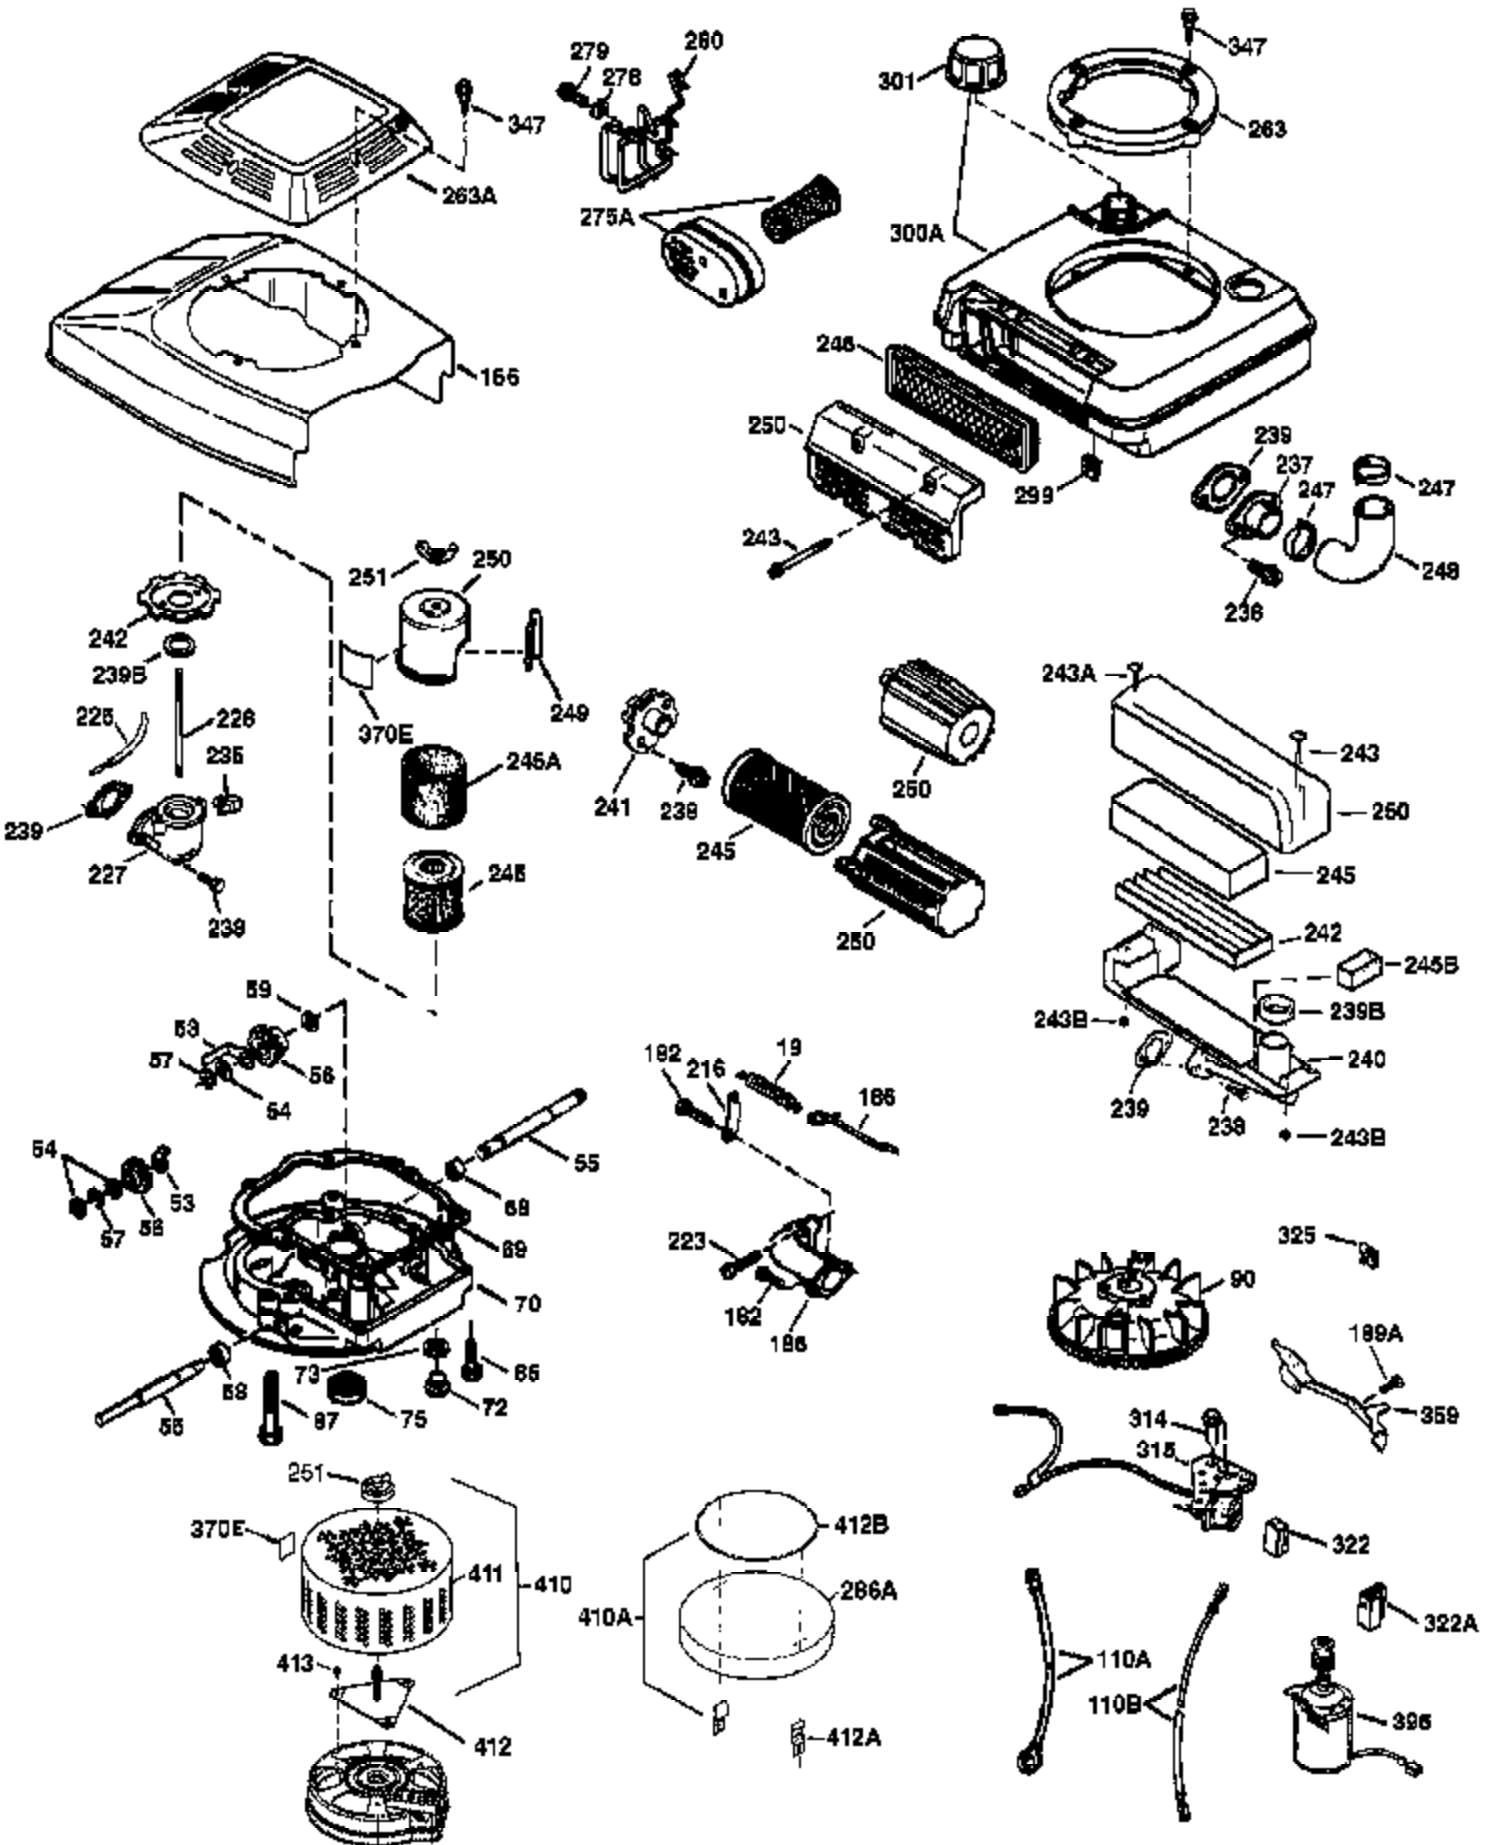

Ref #	Part Number	Qty	Description
19	35998	1	Extension Spring
69	35261	1	* Mounting Flange Gasket
70	34311D	1	Mounting Flange (Incl. 72 thru 83)
72	36083	1	Oil Drain Plug
75	27897	1	Oil Seal
86	650488	6	Screw, 1/4-20 x 1-1/4"
90	611112	1	Flywheel
182	6201	2	Screw, 1/4-28 x 7/8"
185	36544	1	Intake Pipe
186	36255	1	Governor Link
223	650451	2	Screw, 1/4-20 x 1"
238	650806	2	Screw, 10-32 x 1/2"
239	34338	1	* Air Cleaner Gasket
245	36745	2	Air Cleaner Filter
250	36744	1	Air Cleaner Cover
263A	36758	1	Starter Grill
301	36246	1	Fuel Cap (Incl. 292 & 301)
340	36743	1	Air Cleaner Body
380	632742	1	Carburetor (Incl. 184)