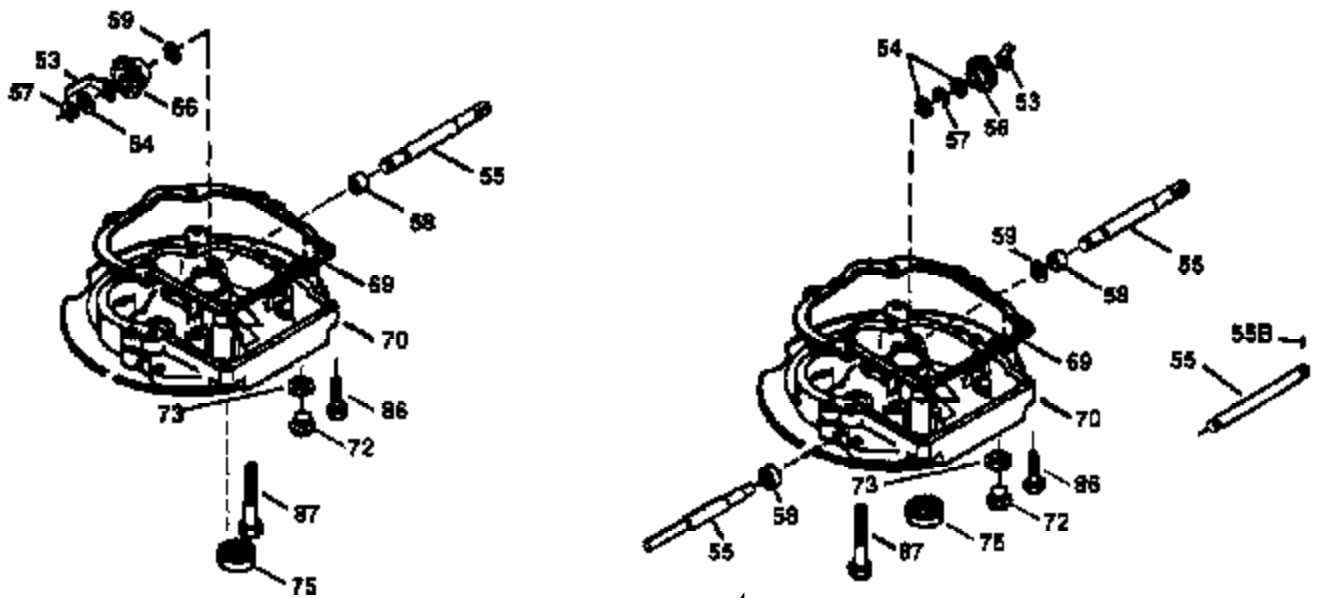

ILLUSTRATION SHOWS TYPICAL PARTS ONLY. ORDER BY PART NUMBER. PARTS NOT LISTED ARE SUPPLIED BY OEM.

VIEW 2 OF 3

Ref #	Part Number	Qty	Description
12A	36558	1	Breather Cover & Tube
19	35998	1	Extension Spring
69	35261	1	* Mounting Flange Gasket
70	34311D	1	Mounting Flange (Incl. 72 thru 83)
72	36083	1	Oil Drain Plug
75	27897	1	Oil Seal
86	650488	6	Screw, 1/4-20 x 1-1/4"
182	6201	2	Screw, 1/4-28 x 7/8"
185	36544	1	Intake Pipe
186	36255	1	Governor Link
223	650451	2	Screw, 1/4-20 x 1"
238	650806	2	Screw, 10-32 x 5/8"
239	34338	1	* Air Cleaner Gasket
245	36745	1	Air Cleaner Filter
250	36744	1	Air Cleaner Cover
263A	36758	1	Starter Grill
287	650926	2	Screw, 8-32 x 21/64"
298	28763	3	Screw, 10-32 x 35/64"
300	36757	1	Fuel Tank (Incl. 292 & 301)
301	36246	1	Fuel Cap
370K	36695	1	Starter Decal
390	590694	1	Rewind Starter (NOTE: This engine could have been built with 590737 starter. Refer to the design of the rope pulley strength ribs for part identification. Individual starter parts do not interchange. Refer to service bulletin 116.)