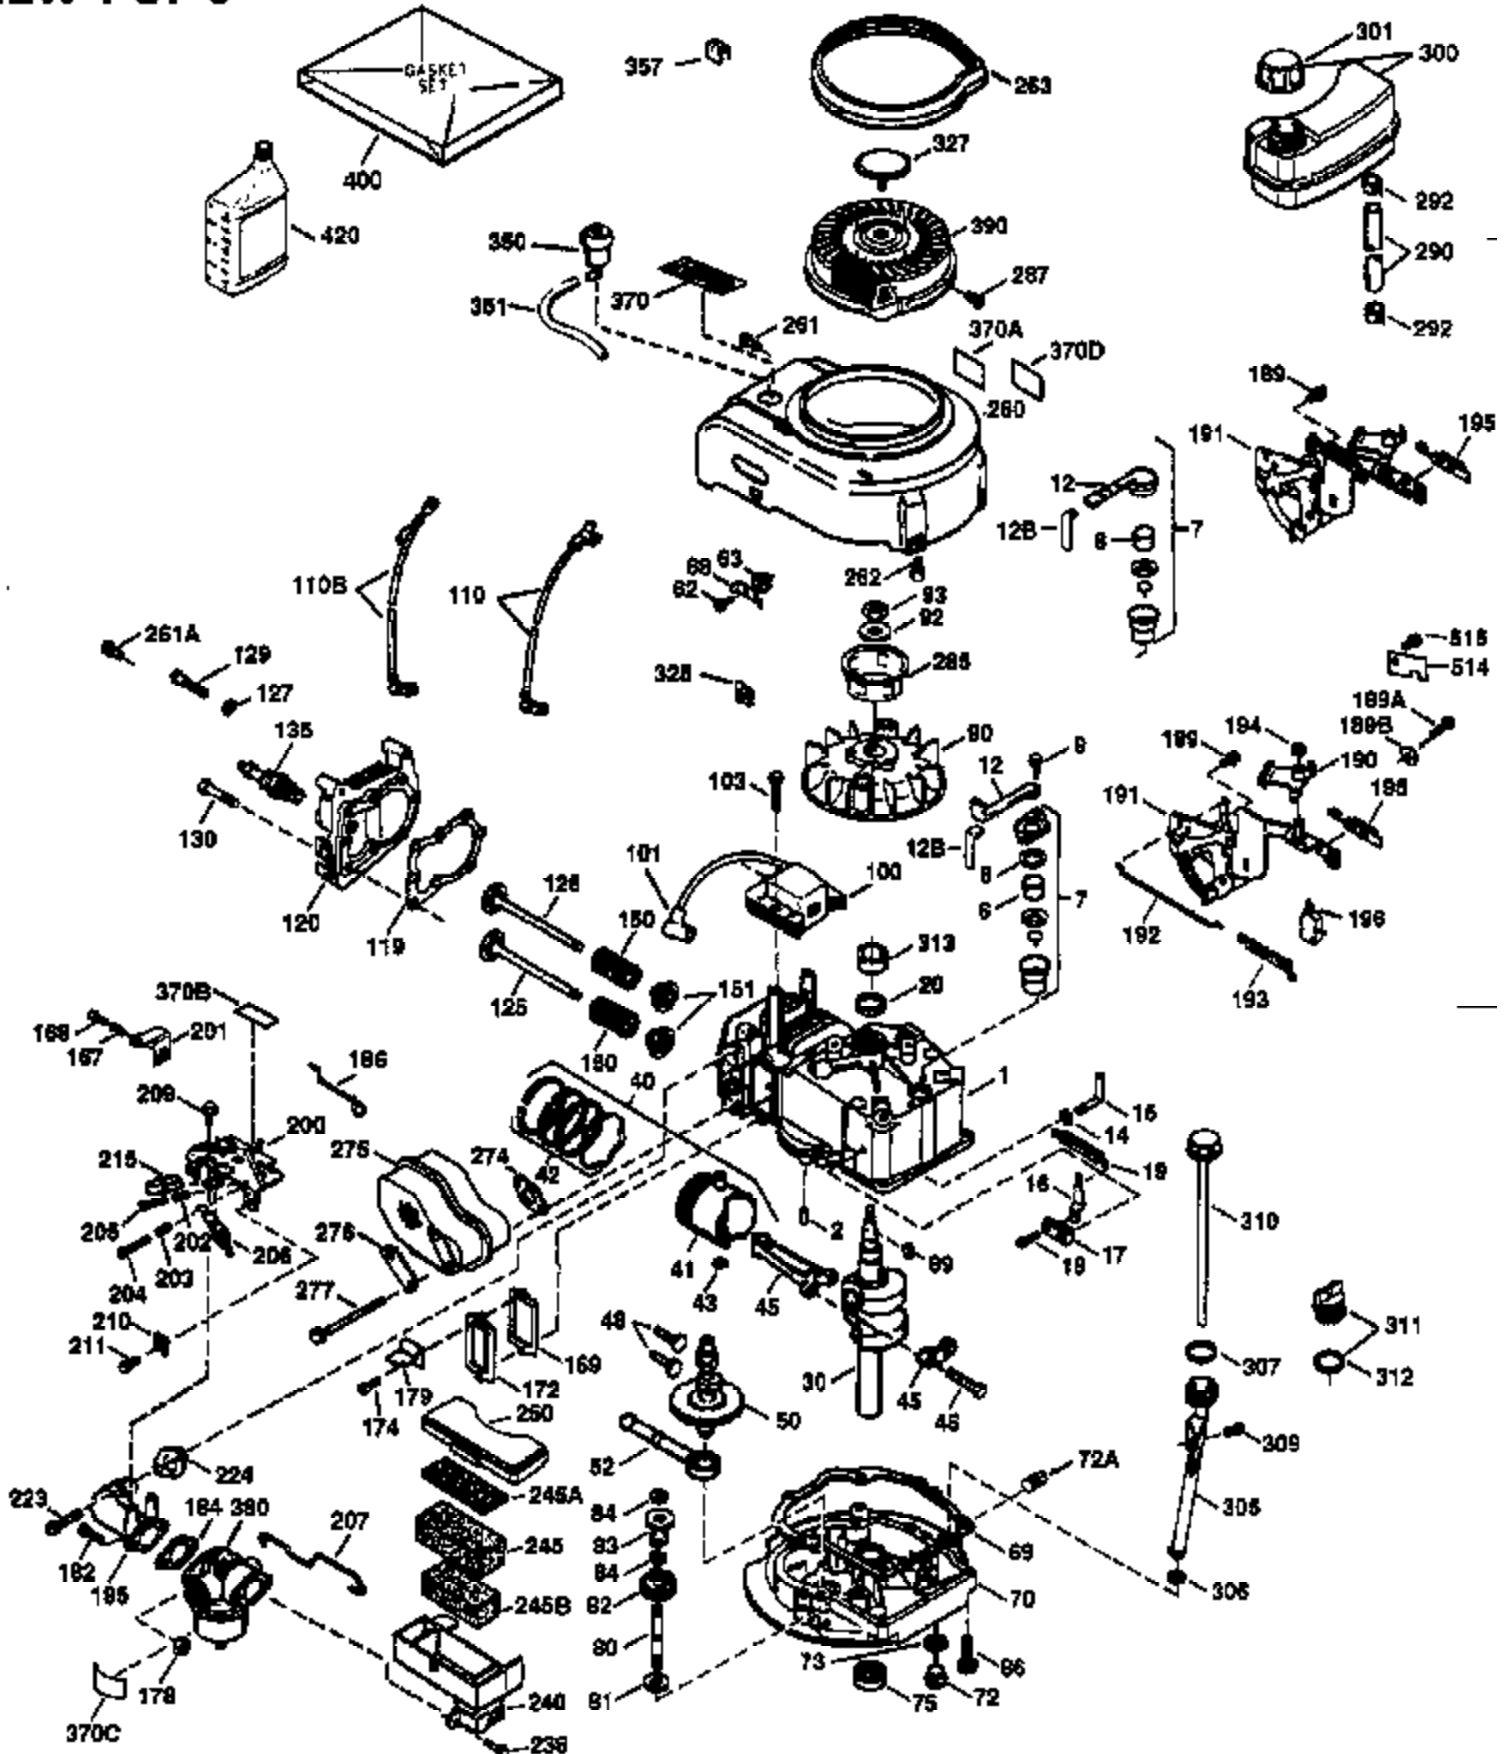

ILLUSTRATION SHOWS TYPICAL PARTS ONLY. ORDER BY PART NUMBER. PARTS NOT LISTED ARE SUPPLIED BY OEM.

VIEW 1 OF 3