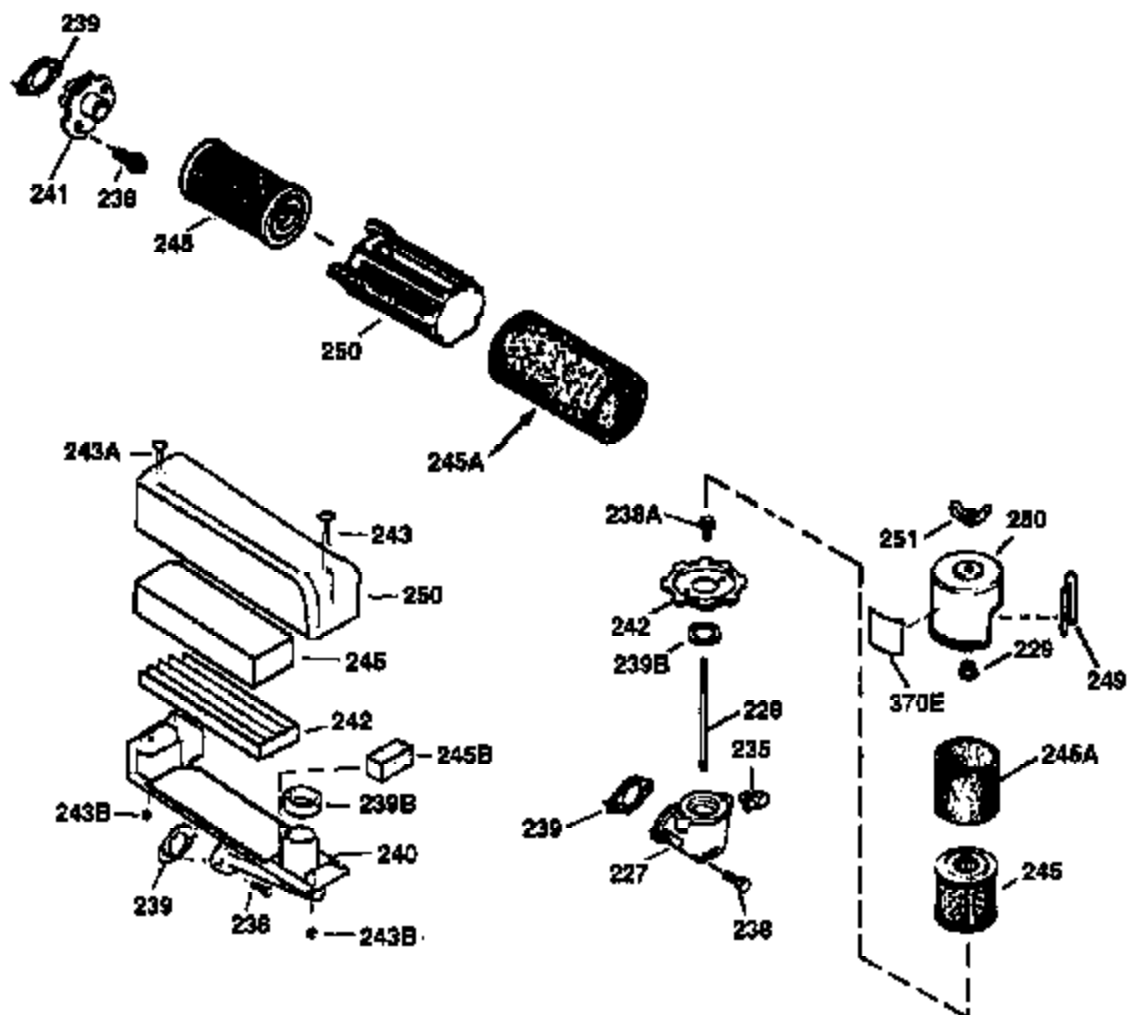

ILLUSTRATION SHOWS TYPICAL PARTS ONLY. ORDER BY PART NUMBER. PARTS NOT LISTED ARE SUPPLIED BY OEM.

VIEW 3 OF 3

Ref #	Part Number	Qty	Description
12A	36558	1	Breather Cover & Tube
90	611112	1	Flywheel
238	650806	2	Screw, 10-32 x 5/8"
239	34338	1	* Air Cleaner Gasket
240	36743	1	Air Cleaner Body
245	36745	1	Air Cleaner Filter
250	36744	1	Air Cleaner Cover
275	36473	1	Muffler (Incl. 277)
277	650988	2	Screw, 1/4-20 x 2-5/16"
370K	36695	1	Starter Decal
416	36085	1	Spark Arrestor Kit (Incl. 417)(Optional)
417	650760	1	Screw, 8-32 x 3/8" (Optional)