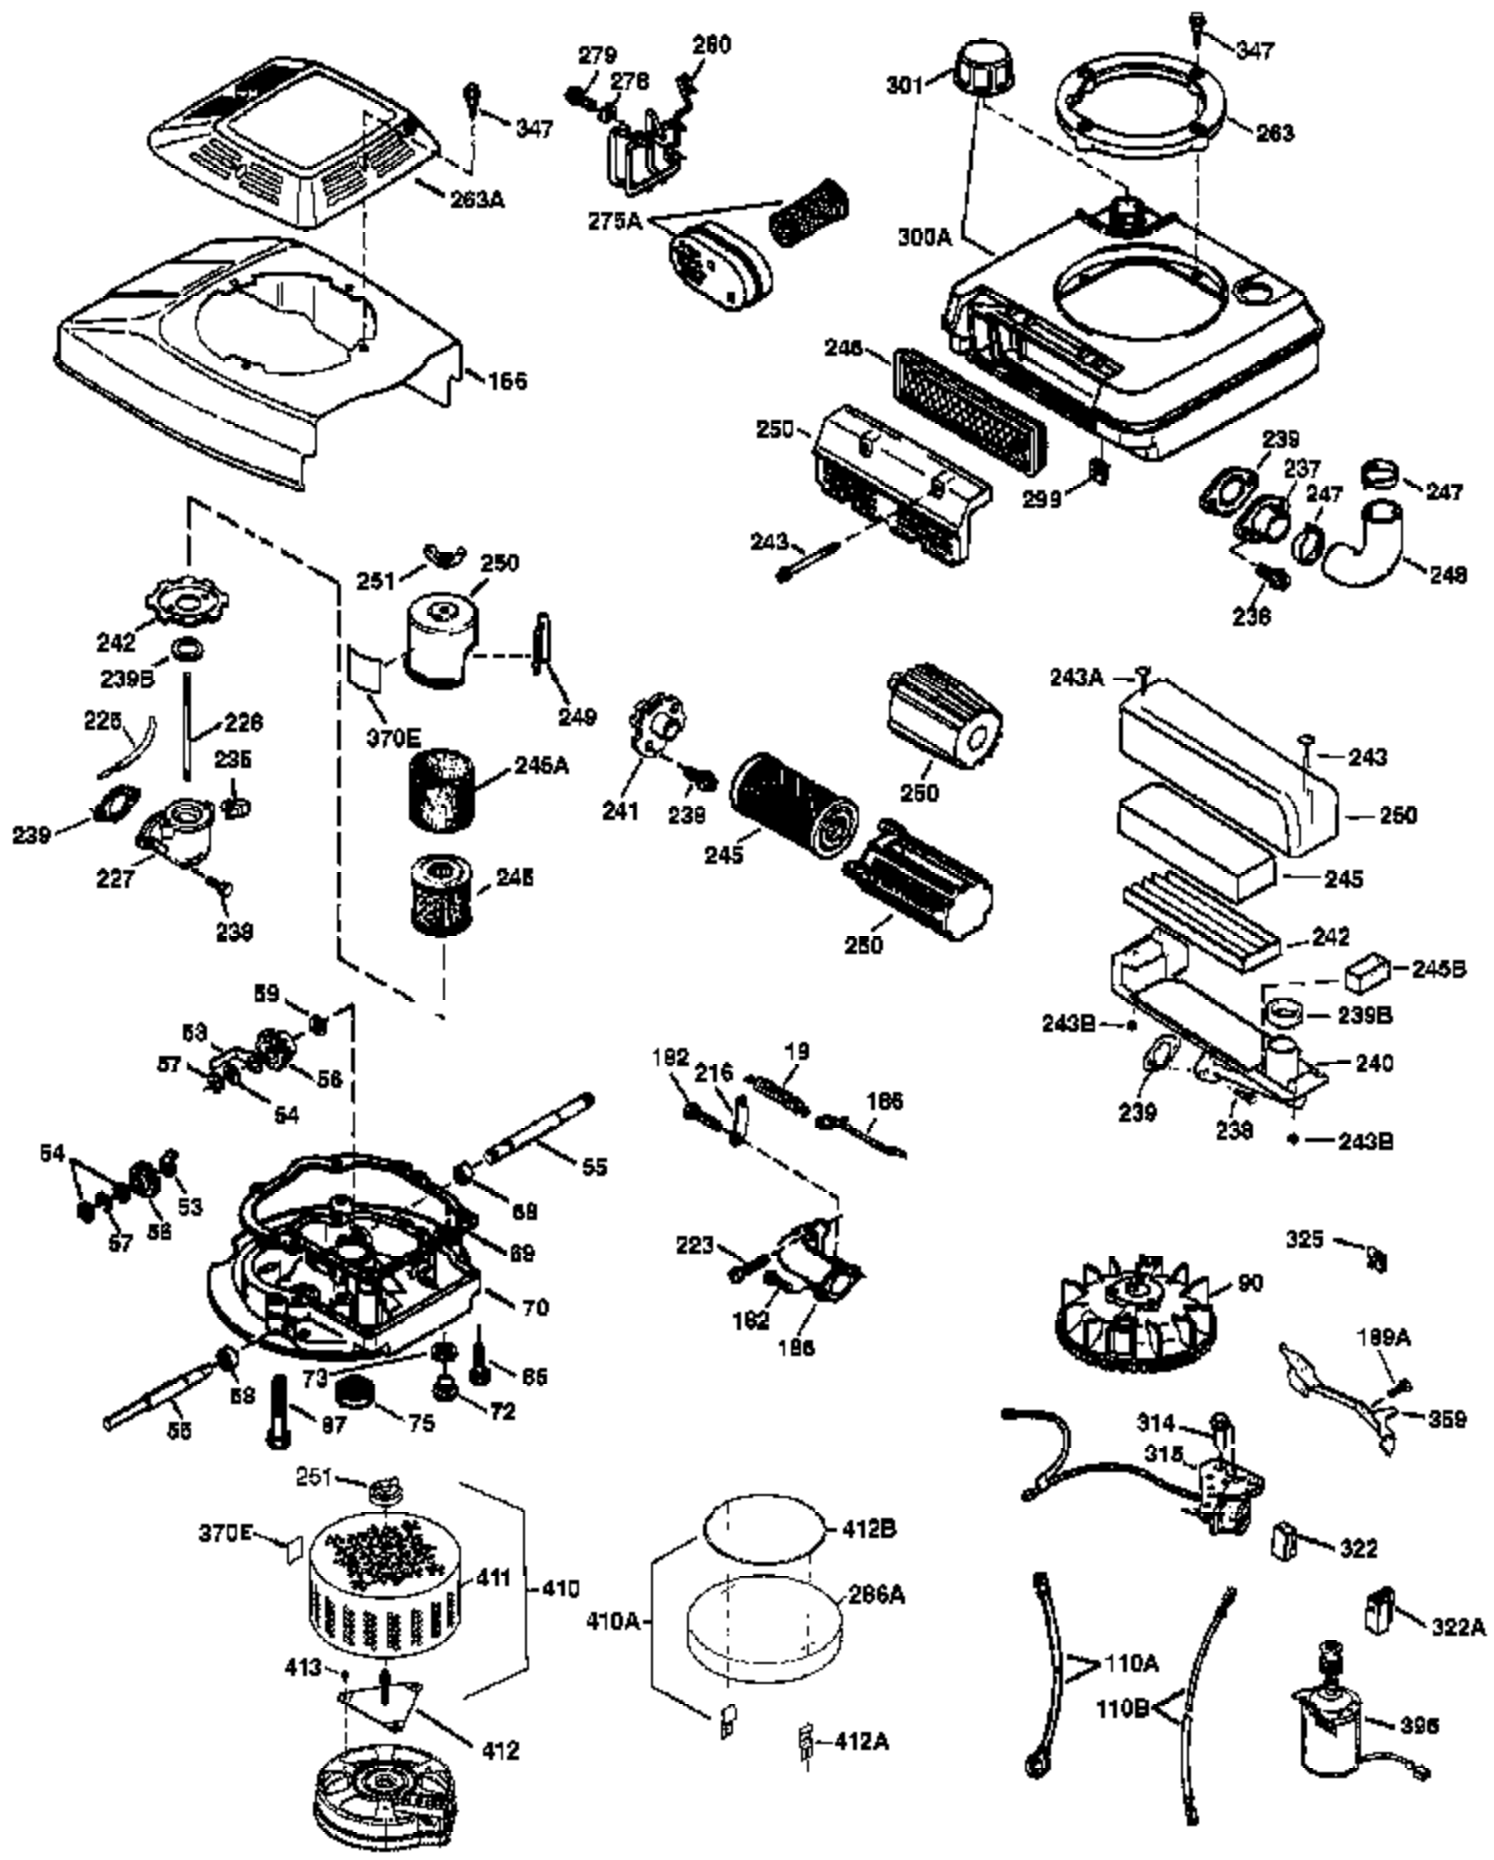

Ref #	Part Number	Qty	Description
19	36281	1	Extension Spring
69	35261	1	* Mounting Flange Gasket
70	36249A	1	Mounting Flange (Incl. 72 thru 83)
72	30572	1	Oil Drain Plug (Incl. 73)
73	28833	1	Drain Plug Gasket
75	27897	1	Oil Seal
86	650488	6	Screw, 1/4-20 x 1-1/4"
90	611112	1	Flywheel
110A	36230	1	Ground Wire
182	6201	2	Screw, 1/4-28 x 7/8"
185	31384A	1	Intake Pipe (Incl. 224)
186	34337	1	Governor Link
206	610973	1	Terminal
223	650451	2	Screw, 1/4-20 x 1"
238	650806	2	Screw, 10-32 x 5/8"
239	34338	1	* Air Cleaner Gasket
240	34858	1	Air Cleaner Body
245	34340	1	Air Cleaner Filter
250	34341B	1	Air Cleaner Cover
275A	36664	1	Spark Arrestor Muffler (Optional) (Incl. 284,284A,416,417)
301	36246	1	Fuel Cap
380	632733	1	Carburetor (Incl. 184)