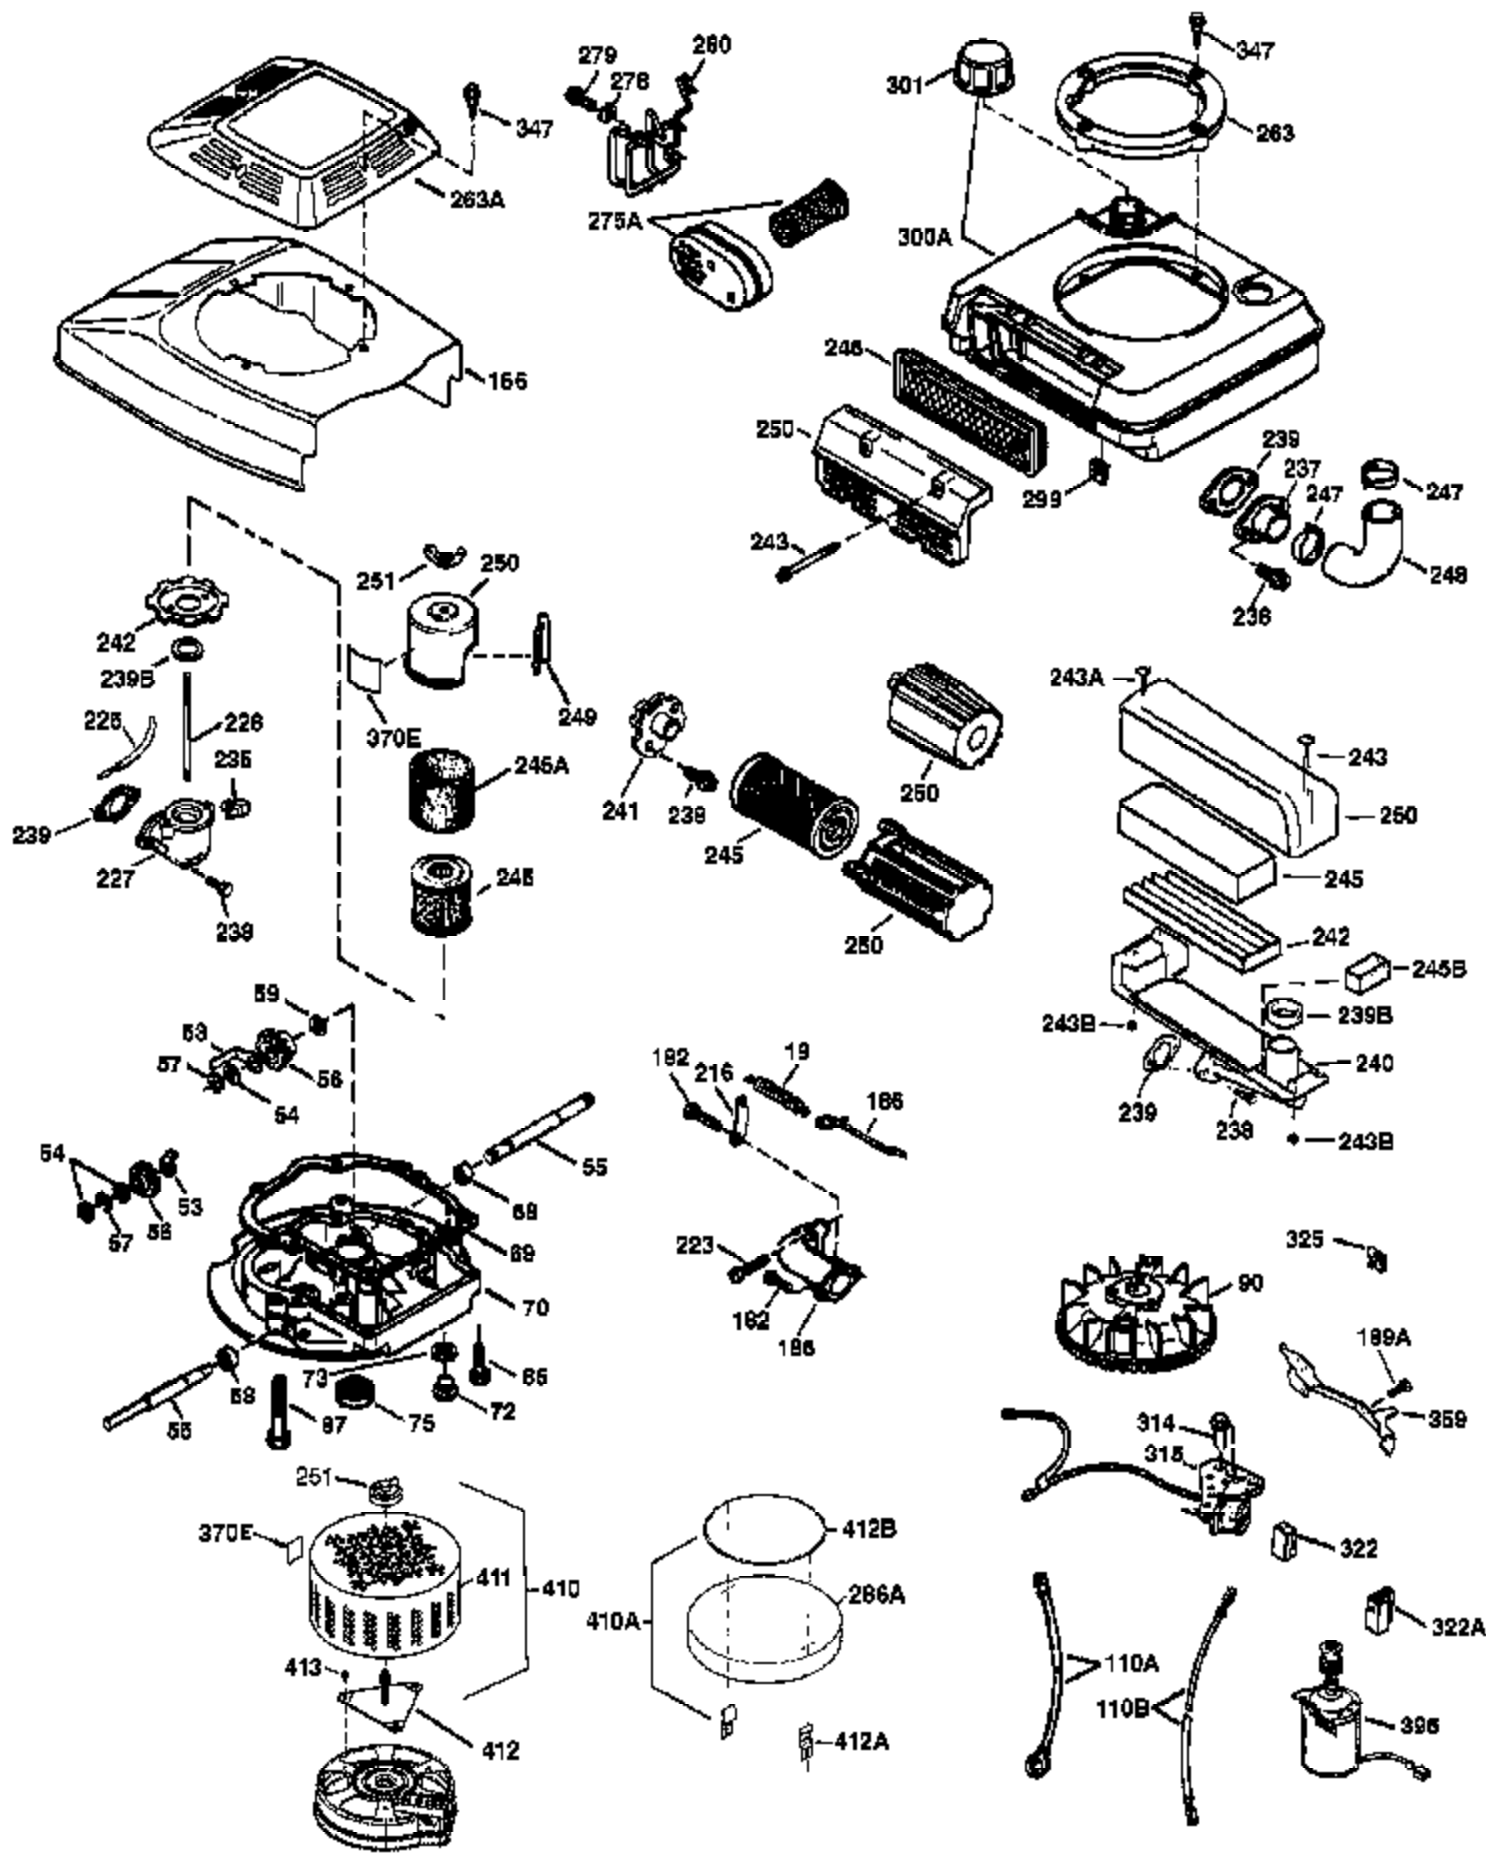

Ref #	Part Number	Qty	Description
19	36281	1	Extension Spring
53	31745	1	Tang Washer
54	31747	1	Washer
55	35218A	1	P.T.O. Shaft
56	33401	1	R.H. Worm Gear
57	33537	1	Retainer Ring
58	31744	1	Oil Seal
69	35261	1	Mounting Flange Gasket
70	33535C	1	Mounting Flange (Incl. 58,72 thru 83)
72	36083	1	Oil Drain Plug
75	26208	1	Oil Seal
86	650488	5	Screw, 1/4-20 x 1-1/4"
87	650492	1	Screw, 1/4-20 x 2-1/4"
90	611112	1	Flywheel
166	36600	1	Engine Shroud
182	6201	2	Screw, 1/4-28 x 7/8"
185	36544	1	Intake Pipe (Incl. 224)
186	34337	1	Governor Link
223	650451	2	Screw, 1/4-20 x 1"
238	650932	2	Screw, 10-32 x 49/64"
239	34338	1	* Air Cleaner Gasket
241	35797	1	Air Cleaner Collar
245	35066	1	Air Cleaner Filter
250	35986	1	Air Cleaner Cover
275A	35125	1	Spark Arrestor Muffler (Incl. 277A)(Optional)
277A	650795	2	Screw, 1/4-20 x 2-1/4" (Optional)
301	35355	1	Fuel Cap
347	650898A	3	Screw, 10-32 x 27/32"
380	632670	1	Carburetor (Incl. 184)