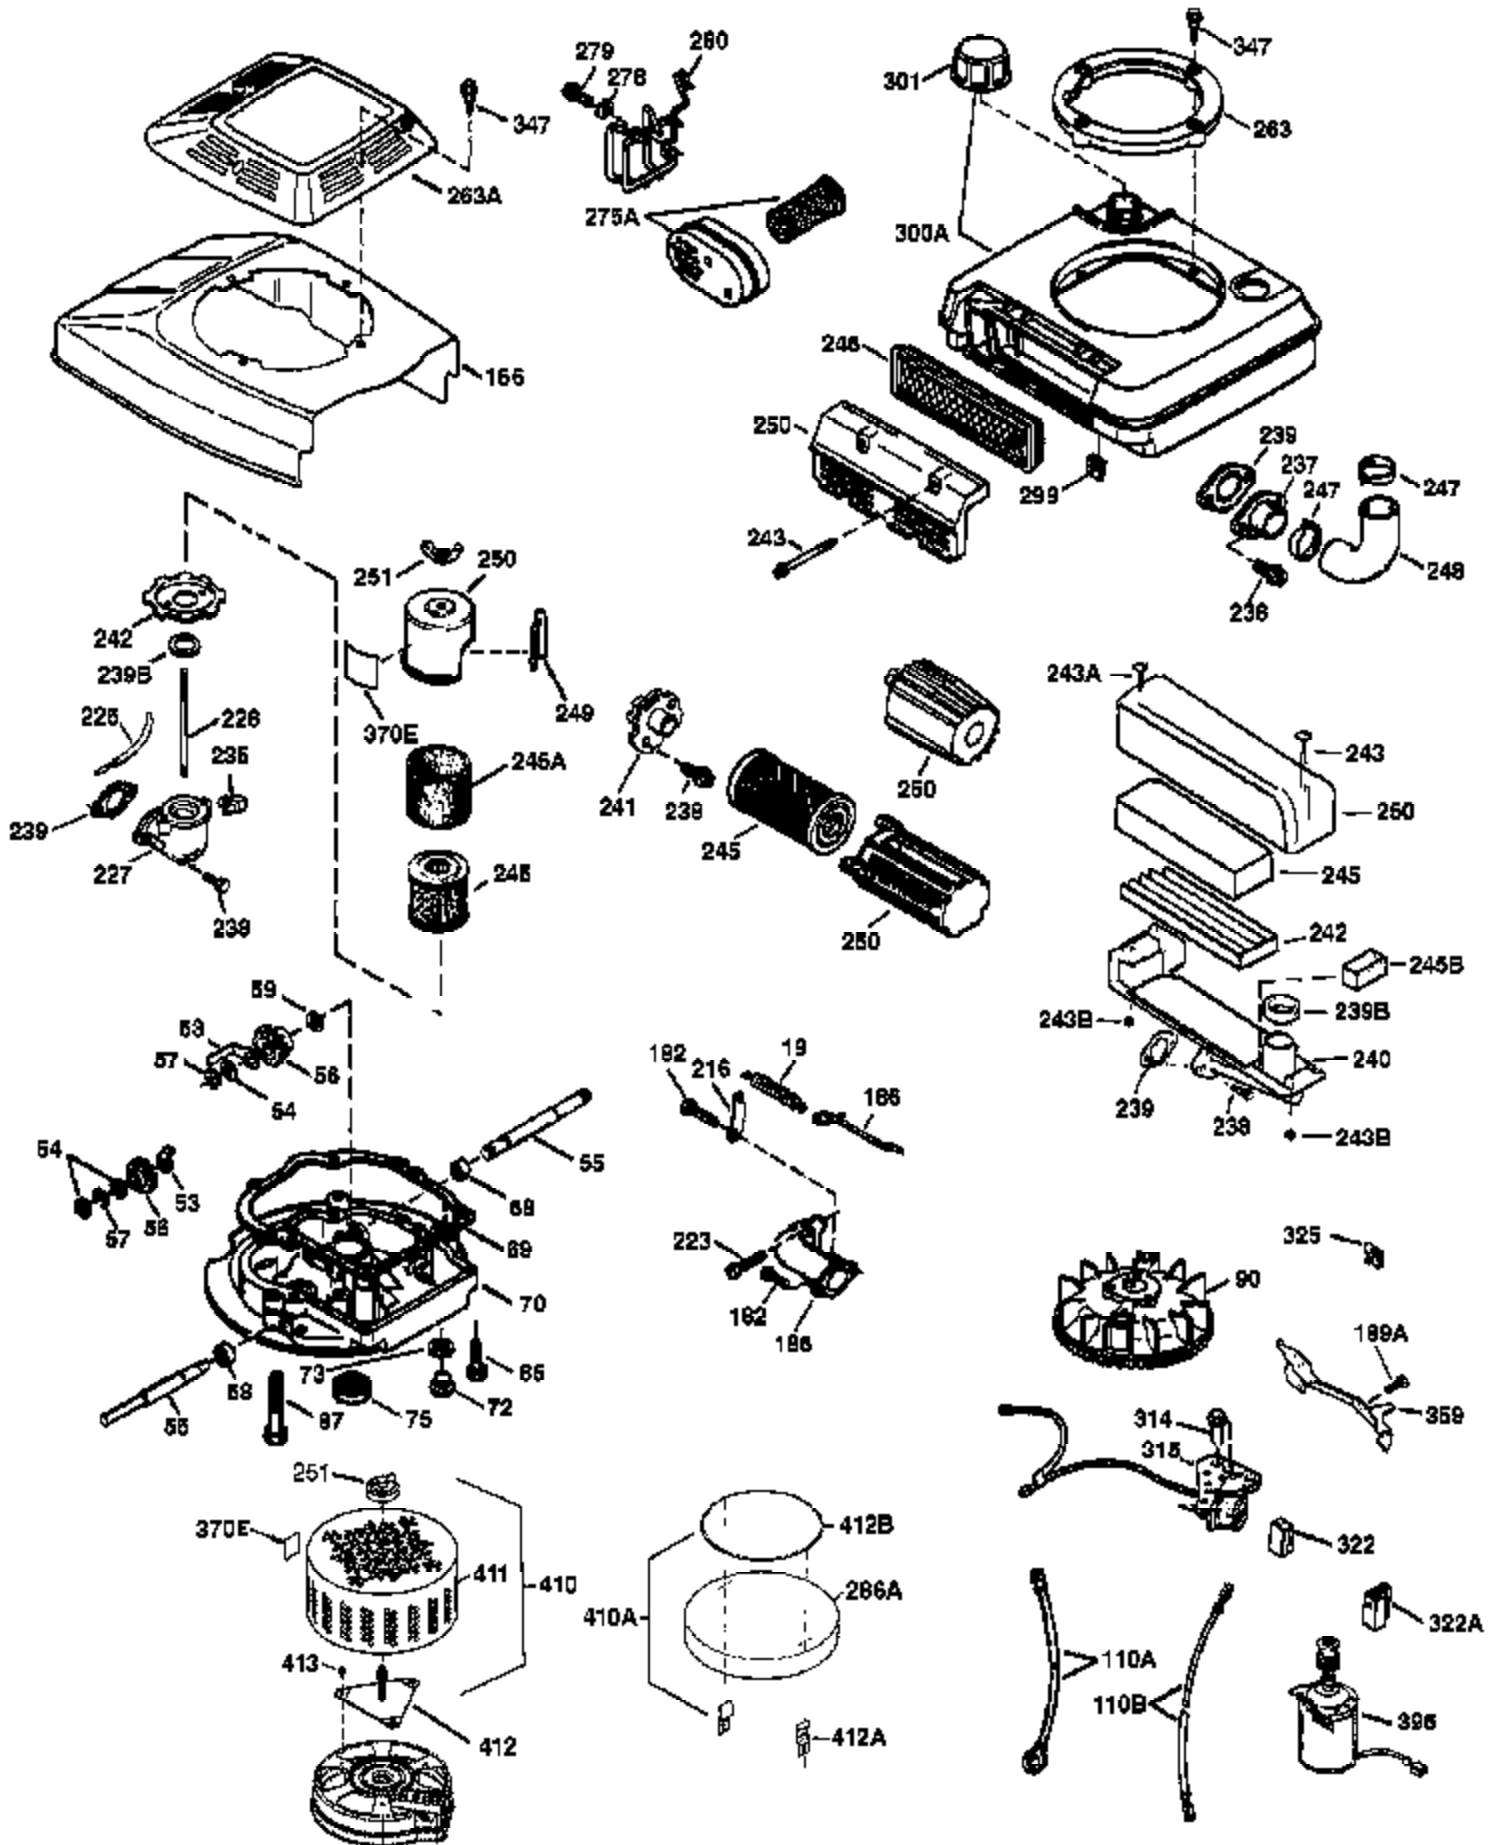

Ref #	Part Number	Qty	Description
19	36281	1	Extension Spring
69	35261	1	* Mounting Flange Gasket
70	34311D	1	Mounting Flange (Incl. 72 thru 83)
72	36083	1	Oil Drain Plug
75	27897	1	Oil Seal
86	650488	6	Screw, 1/4-20 x 1-1/4"
90	611112	1	Flywheel
182	6201	2	Screw, 1/4-28 x 7/8"
185	36544	1	Intake Pipe
186	32653	1	Governor Link
216	33086	1	R.P.M. Adjusting Lever
223	650451	2	Screw, 1/4-20 x 1"
238	650806	2	Screw, 10-32 x 5/8"
239	34338	1	* Air Cleaner Gasket
240	36743	1	Air Cleaner Body
245	36745	1	Air Cleaner Filter
250	36744	1	Air Cleaner Cover
263A	36758	1	Starter Grill
301	35355	1	Fuel Cap
380	632742	1	Carburetor (Incl. 184)