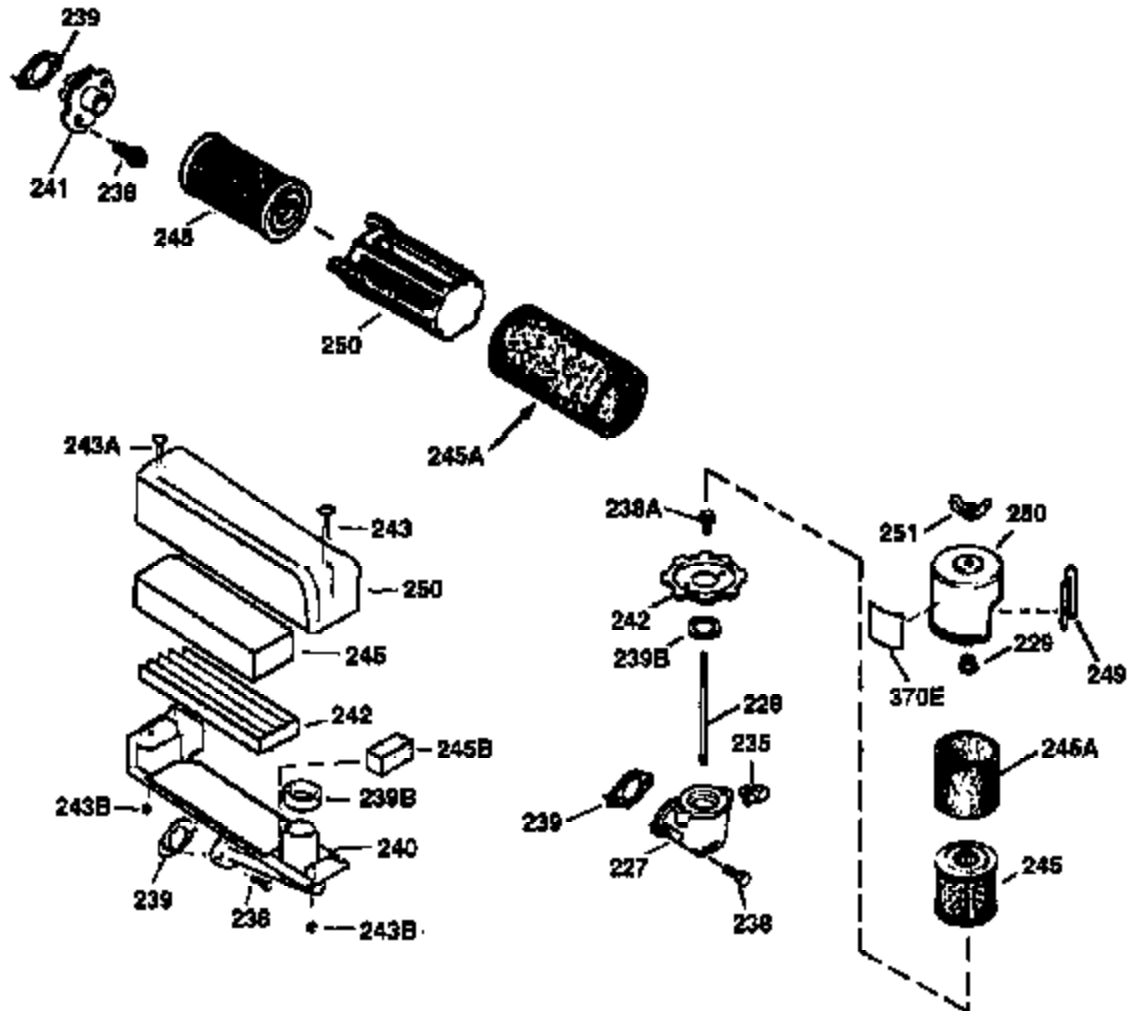

ILLUSTRATION SHOWS TYPICAL PARTS ONLY. ORDER BY PART NUMBER. PARTS NOT LISTED ARE SUPPLIED BY OEM.

VIEW 3 OF 3

Ref #	Part Number	Qty	Description
12A	36558	1	Breather Cover & Tube
90	611112	1	Flywheel
110A	36230	1	Ground Wire
225	35043	1	Carburetor Tube
227	35917	1	Air Cleaner Elbow Ass'y. (Incl. 238)
228	650826	1	Stud
235	35533	1	Air Cleaner Elbow Fitting
238	650940	2	Screw, 10-32 x 3/4"
239	35815	1	Air Cleaner Gasket
239A	34698A	1	Air Cleaner Gasket
245A	34783	1	Air Cleaner Filter
245	34782A	1	Air Cleaner Filter
249	35536	1	Air Cleaner Cover Seal
250	35535	1	Air Cleaner Cover
251	650513	1	Wing Nut
275	36491	1	Muffler (Incl. 277)
275A	36664	1	Spark Arrestor Muffler (Optional) (Incl. 284,284A,416,417)
277	650988	2	Screw, 1/4-20 x 2-5/16"
284	36663	1	Muffler Deflector (Incl. 284A)(Optional)
284A	650760	1	Screw, 8-32 x 3/8" (Optional)
324	33177	1	Terminal
370K	36695	1	Starter Decal
370E	34704	1	Air Cleaner Decal
416	36085	1	Spark Arrestor Kit (Incl. 417)(Optional)
417	650760	1	Screw, 8-32 x 3/8" (Optional)