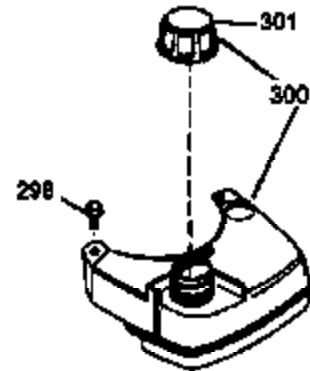

ILLUSTRATION SHOWS TYPICAL PARTS ONLY. ORDER BY PART NUMBER. PARTS NOT LISTED ARE SUPPLIED BY OEM.

VIEW 2 OF 3

Ref #	Part Number	Qty	Description
12A	36558	1	Breather Cover & Tube
19	31386	1	Extension Spring
69	35261	1	* Mounting Flange Gasket
70	34311D	1	Mounting Flange (Incl. 72 thru 83)
72	36083	1	Oil Drain Plug
75	27897	1	Oil Seal
86	650488	6	Screw, 1/4-20 x 1-1/4"
182	6201	2	Screw, 1/4-28 x 7/8"
185	33004A	1	Intake Pipe (Incl. 224)
186	34337	1	Governor Link
223	650451	2	Screw, 1/4-20 x 1"
225	35043	1	Carburetor Tube
238	650940	2	Screw, 10-32 x 3/4"
239	35815	1	Air Cleaner Gasket
239A	34698A	1	Air Cleaner Gasket
245	34782A	1	Air Cleaner Filter
245A	34783	1	Air Cleaner Filter
250	35535	1	Air Cleaner Cover
263	36214	1	Trim Ring
287	650926	2	Screw, 8-32 x 21/64"
298	28763	3	Screw, 10-32 x 35/64"
300	34476A	1	Fuel Tank (Incl. 292 & 301)
301	33032	1	Fuel Cap
341	34699	1	Air Cleaner Bracket
370K	36695	1	Starter Decal
390	590694	1	Rewind Starter (NOTE: This engine could have been built with 590737 starter.