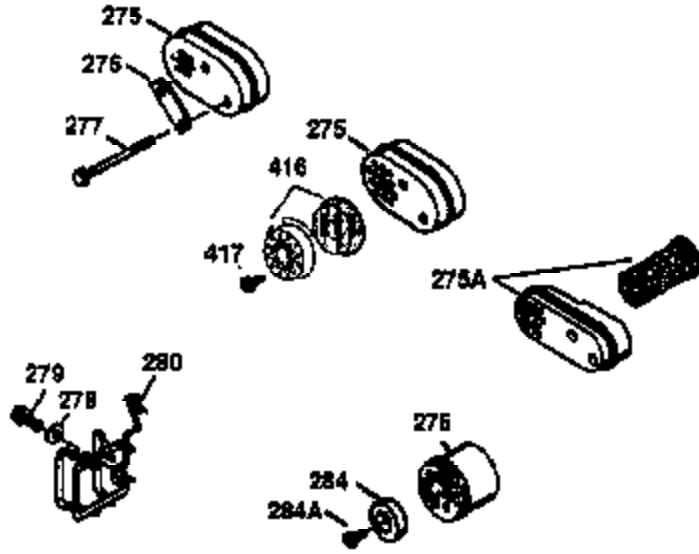

ILLUSTRATION SHOWS TYPICAL PARTS ONLY. ORDER BY PART NUMBER. PARTS NOT LISTED ARE SUPPLIED BY OEM.

VIEW 3 OF 3

Ref #	Part Number	Qty	Description
12A	36558	1	Breather Cover & Tube
90	611112	1	Flywheel
110A	36230	1	Ground Wire
225	35043	1	Carburetor Tube
227	35917	1	Air Cleaner Elbow Ass'y. (Incl. 238)
228	650826	1	Stud
235	35533	1	Air Cleaner Elbow Fitting
238	650940	2	Screw, 10-32 x 3/4"
239	35815	1	Air Cleaner Gasket
239A	34698A	1	Air Cleaner Gasket
245A	34783	1	Air Cleaner Filter
245	34782A	1	Air Cleaner Filter
249	35536	1	Air Cleaner Cover Seal
250	35535	1	Air Cleaner Cover
251	650513	1	Wing Nut
275	36491	1	Muffler (Incl. 277)
275A	36664	1	Spark Arrestor Muffler (Optional) (Incl. 284,284A,416,417)
277	650988	2	Screw, 1/4-20 x 2-5/16"
284	36663	1	Muffler Deflector (Incl. 284A)(Optional)
284A	650760	1	Screw, 8-32 x 3/8" (Optional)
324	33177	1	Terminal
370K	36695	1	Starter Decal
370E	34704	1	Air Cleaner Decal
416	36085	1	Spark Arrestor Kit (Incl. 417)(Optional)
417	650760	1	Screw, 8-32 x 3/8" (Optional)