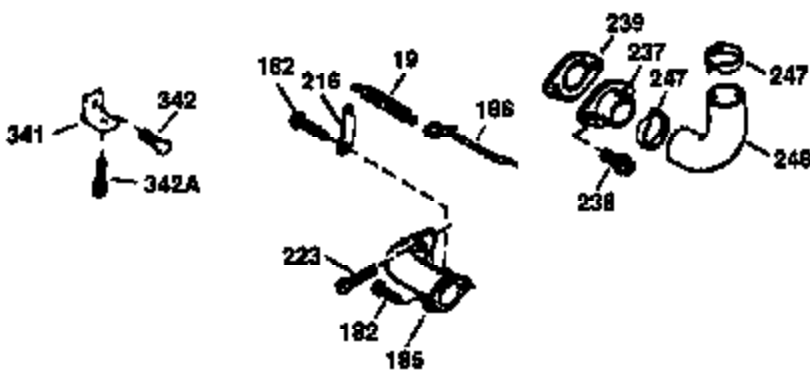

ILLUSTRATION SHOWS TYPICAL PARTS ONLY. ORDER BY PART NUMBER. PARTS NOT LISTED ARE SUPPLIED BY OEM.

VIEW 2 OF 3

Ref #	Part Number	Qty	Description
12A	36558	1	Breather Cover & Tube
19	31386	1	Extension Spring
69	35261	1	* Mounting Flange Gasket
70	34311D	1	Mounting Flange (Incl. 72 thru 83)
72	36083	1	Oil Drain Plug
75	27897	1	Oil Seal
86	650488	6	Screw, 1/4-20 x 1-1/4"
182	6201	2	Screw, 1/4-28 x 7/8"
185	33004A	1	Intake Pipe (Incl. 224)
186	34337	1	Governor Link
223	650451	2	Screw, 1/4-20 x 1"
225	35043	1	Carburetor Tube
238	650940	2	Screw, 10-32 x 3/4"
239	35815	1	Air Cleaner Gasket
239A	34698A	1	Air Cleaner Gasket
245	34782A	1	Air Cleaner Filter
245A	34783	1	Air Cleaner Filter
250	35535	1	Air Cleaner Cover
263	36214	1	Trim Ring
287	650926	2	Screw, 8-32 x 21/64"
298	28763	3	Screw, 10-32 x 35/64"
300	34476A	1	Fuel Tank (Incl. 292 & 301)
301	33032	1	Fuel Cap
341	34699	1	Air Cleaner Bracket
370K	36695	1	Starter Decal
390	590694	1	Rewind Starter (NOTE: This engine could have been built with 590737 starter.