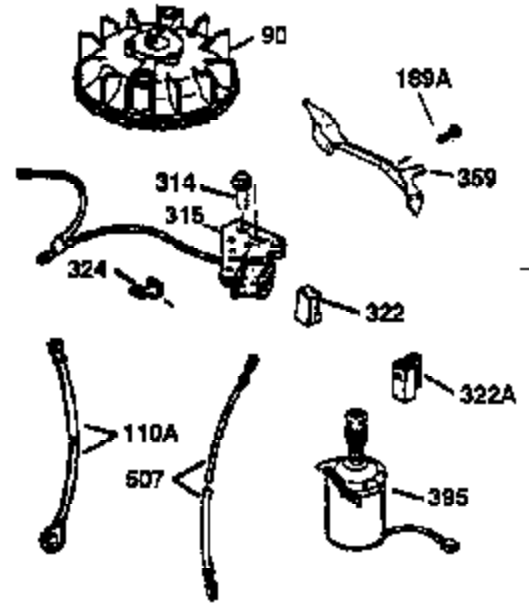

ILLUSTRATION SHOWS TYPICAL PARTS ONLY. ORDER BY PART NUMBER. PARTS NOT LISTED ARE SUPPLIED BY OEM.

VIEW 3 OF 3

Ref #	Part Number	Qty	Description
12A	36558	1	Breather Cover & Tube
90	611112	1	Flywheel
110A	36230	1	Ground Wire
225	35043	1	Carburetor Tube
227	35917	1	Air Cleaner Elbow Ass'y. (Incl. 238)
228	650826	1	Stud
235	35533	1	Air Cleaner Elbow Fitting
238	650940	2	Screw, 10-32 x 3/4"
239	35815	1	Air Cleaner Gasket
239A	34698A	1	Air Cleaner Gasket
245A	34783	1	Air Cleaner Filter
245	34782A	1	Air Cleaner Filter
249	35536	1	Air Cleaner Cover Seal
250	35535	1	Air Cleaner Cover
251	650513	1	Wing Nut
275	36491	1	Muffler (Incl. 277)
275A	36664	1	Spark Arrestor Muffler (Optional) (Incl. 284,284A,416,417)
277	650988	2	Screw, 1/4-20 x 2-5/16"
284	36663	1	Muffler Deflector (Incl. 284A)(Optional)
284A	650760	1	Screw, 8-32 x 3/8" (Optional)
324	33177	1	Terminal
370K	36695	1	Starter Decal
370E	34704	1	Air Cleaner Decal
416	36085	1	Spark Arrestor Kit (Incl. 417)(Optional)
417	650760	1	Screw, 8-32 x 3/8" (Optional)