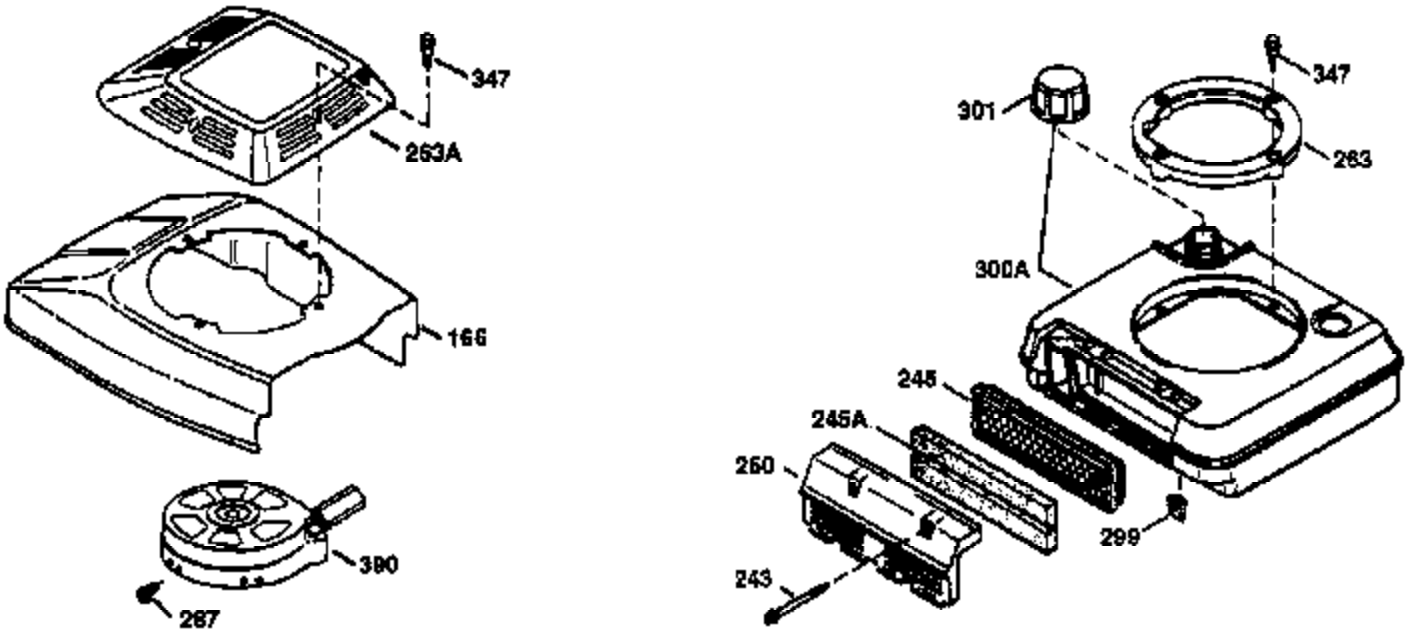

ILLUSTRATION SHOWS TYPICAL PARTS ONLY. ORDER BY PART NUMBER. PARTS NOT LISTED ARE SUPPLIED BY OEM.

VIEW 2 OF 3

Ref #	Part Number	Qty	Description
12A	36558	1	Breather Cover & Tube
19	31386	1	Extension Spring
69	35261	1	* Mounting Flange Gasket
70	34311D	1	Mounting Flange (Incl. 72 thru 83)
72	36083	1	Oil Drain Plug
75	27897	1	Oil Seal
86	650488	6	Screw, 1/4-20 x 1-1/4"
182	6201	2	Screw, 1/4-28 x 7/8"
185	33004A	1	Intake Pipe (Incl. 224)
186	34337	1	Governor Link
223	650451	2	Screw, 1/4-20 x 1"
225	35043	1	Carburetor Tube
238	650940	2	Screw, 10-32 x 3/4"
239	35815	1	Air Cleaner Gasket
239A	34698A	1	Air Cleaner Gasket
245	34782A	1	Air Cleaner Filter
245A	34783	1	Air Cleaner Filter
250	35535	1	Air Cleaner Cover
263	36214	1	Trim Ring
287	650926	2	Screw, 8-32 x 21/64"
298	28763	3	Screw, 10-32 x 35/64"
300	34476A	1	Fuel Tank (Incl. 292 & 301)
301	33032	1	Fuel Cap
341	34699	1	Air Cleaner Bracket
370K	36695	1	Starter Decal
390	590694	1	Rewind Starter (NOTE: This engine could have been built with 590737 starter.