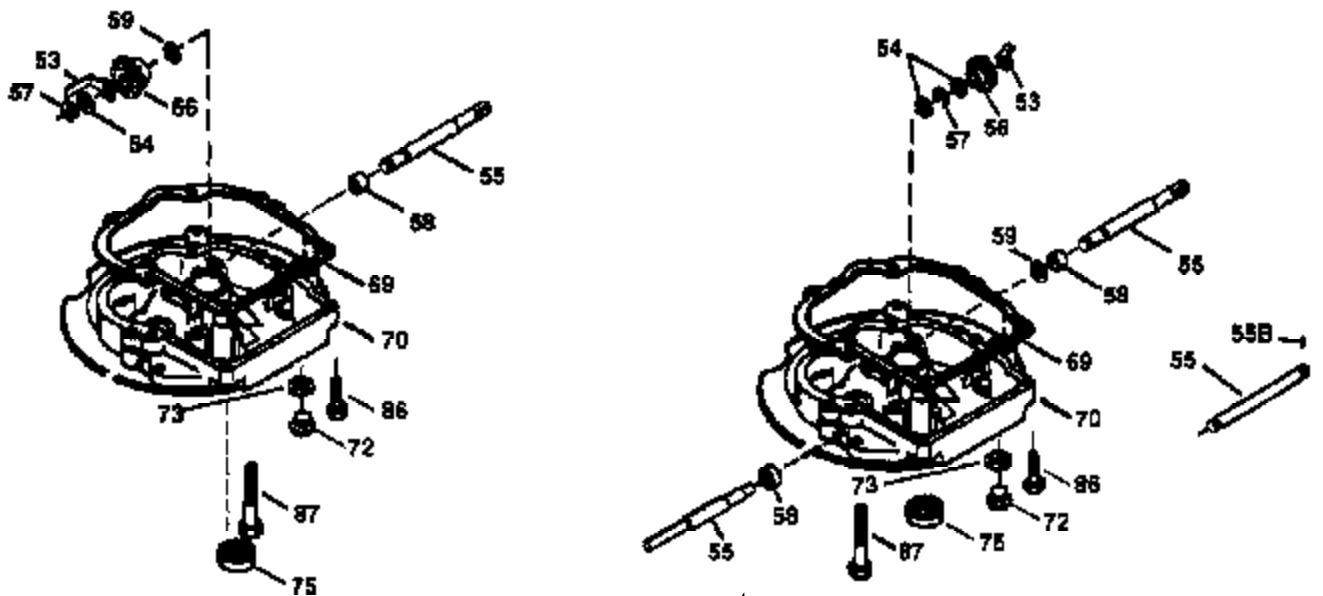

ILLUSTRATION SHOWS TYPICAL PARTS ONLY. ORDER BY PART NUMBER. PARTS NOT LISTED ARE SUPPLIED BY OEM.

VIEW 2 OF 3

Ref #	Part Number	Qty	Description
12A	36558	1	Breather Cover & Tube
19	31386	1	Extension Spring
69	35261	1	* Mounting Flange Gasket
70	34311D	1	Mounting Flange (Incl. 72 thru 83)
72	36083	1	Oil Drain Plug
75	27897	1	Oil Seal
86	650488	6	Screw, 1/4-20 x 1-1/4"
182	6201	2	Screw, 1/4-28 x 7/8"
185	33004A	1	Intake Pipe (Incl. 224)
186	34337	1	Governor Link
223	650451	2	Screw, 1/4-20 x 1"
225	35043	1	Carburetor Tube
238	650940	2	Screw, 10-32 x 3/4"
239	35815	1	Air Cleaner Gasket
239A	34698A	1	Air Cleaner Gasket
245	34782A	1	Air Cleaner Filter
245A	34783	1	Air Cleaner Filter
250	35535	1	Air Cleaner Cover
263	36214	1	Trim Ring
287	650926	2	Screw, 8-32 x 21/64"
298	28763	3	Screw, 10-32 x 35/64"
300	34476A	1	Fuel Tank (Incl. 292 & 301)
301	33032	1	Fuel Cap
341	34699	1	Air Cleaner Bracket
370K	36695	1	Starter Decal
390	590694	1	Rewind Starter (NOTE: This engine could have been built with 590737 starter.