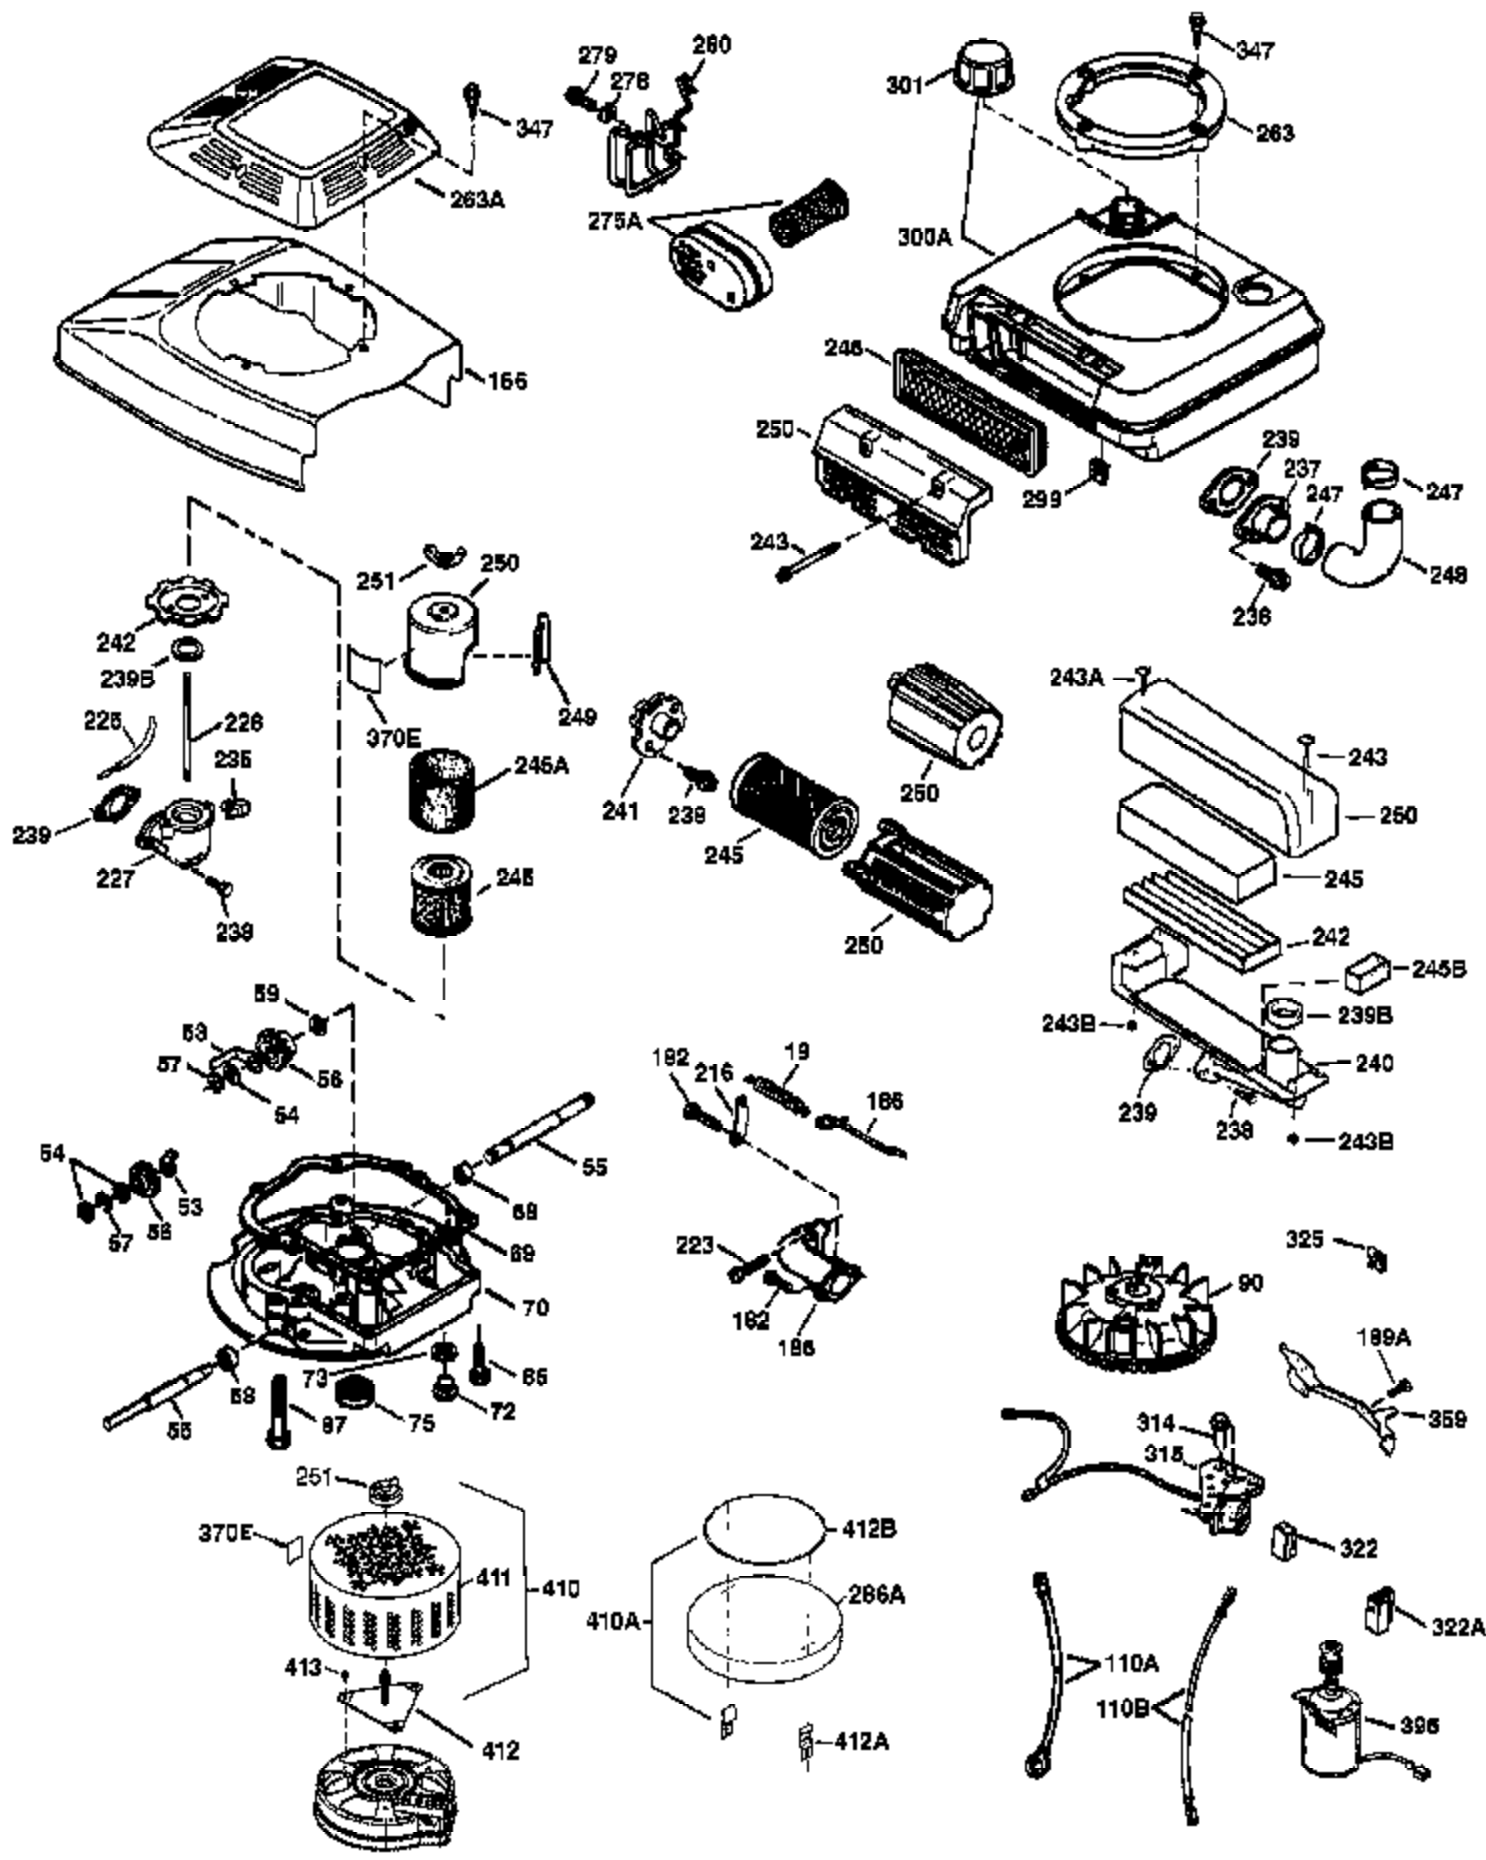

Ref #	Part Number	Qty	Description
400	36481	1	* Gasket Set (Incl. items marked PK i n notes) Incl. part #'s 26756 (1), 27234A (1), 33735 (1), 34265 (1), 34338 (1), 34690A (1), 35261 (1), 36477 (1)
416	36085	1	Spark Arrestor Kit (Incl. 417)(Option al)
417	650760	1	Screw, 8-32 x 3/8" (Optional)
420	730225	1	SAE 30 4-Cycle Engine Oil (Quart)
514	36458A	1	Brake Lock Out Device (Incl. 515) WARNING! Do not use the brake lock out device on engines required to meet CPSC saftey standard for walkbehind power lawnmowers, Title 16 , Part 1205 of the code of Federal Reglations or you will be in violation of the law.
515	650926	1	Screw, 10-32 x 49/64"