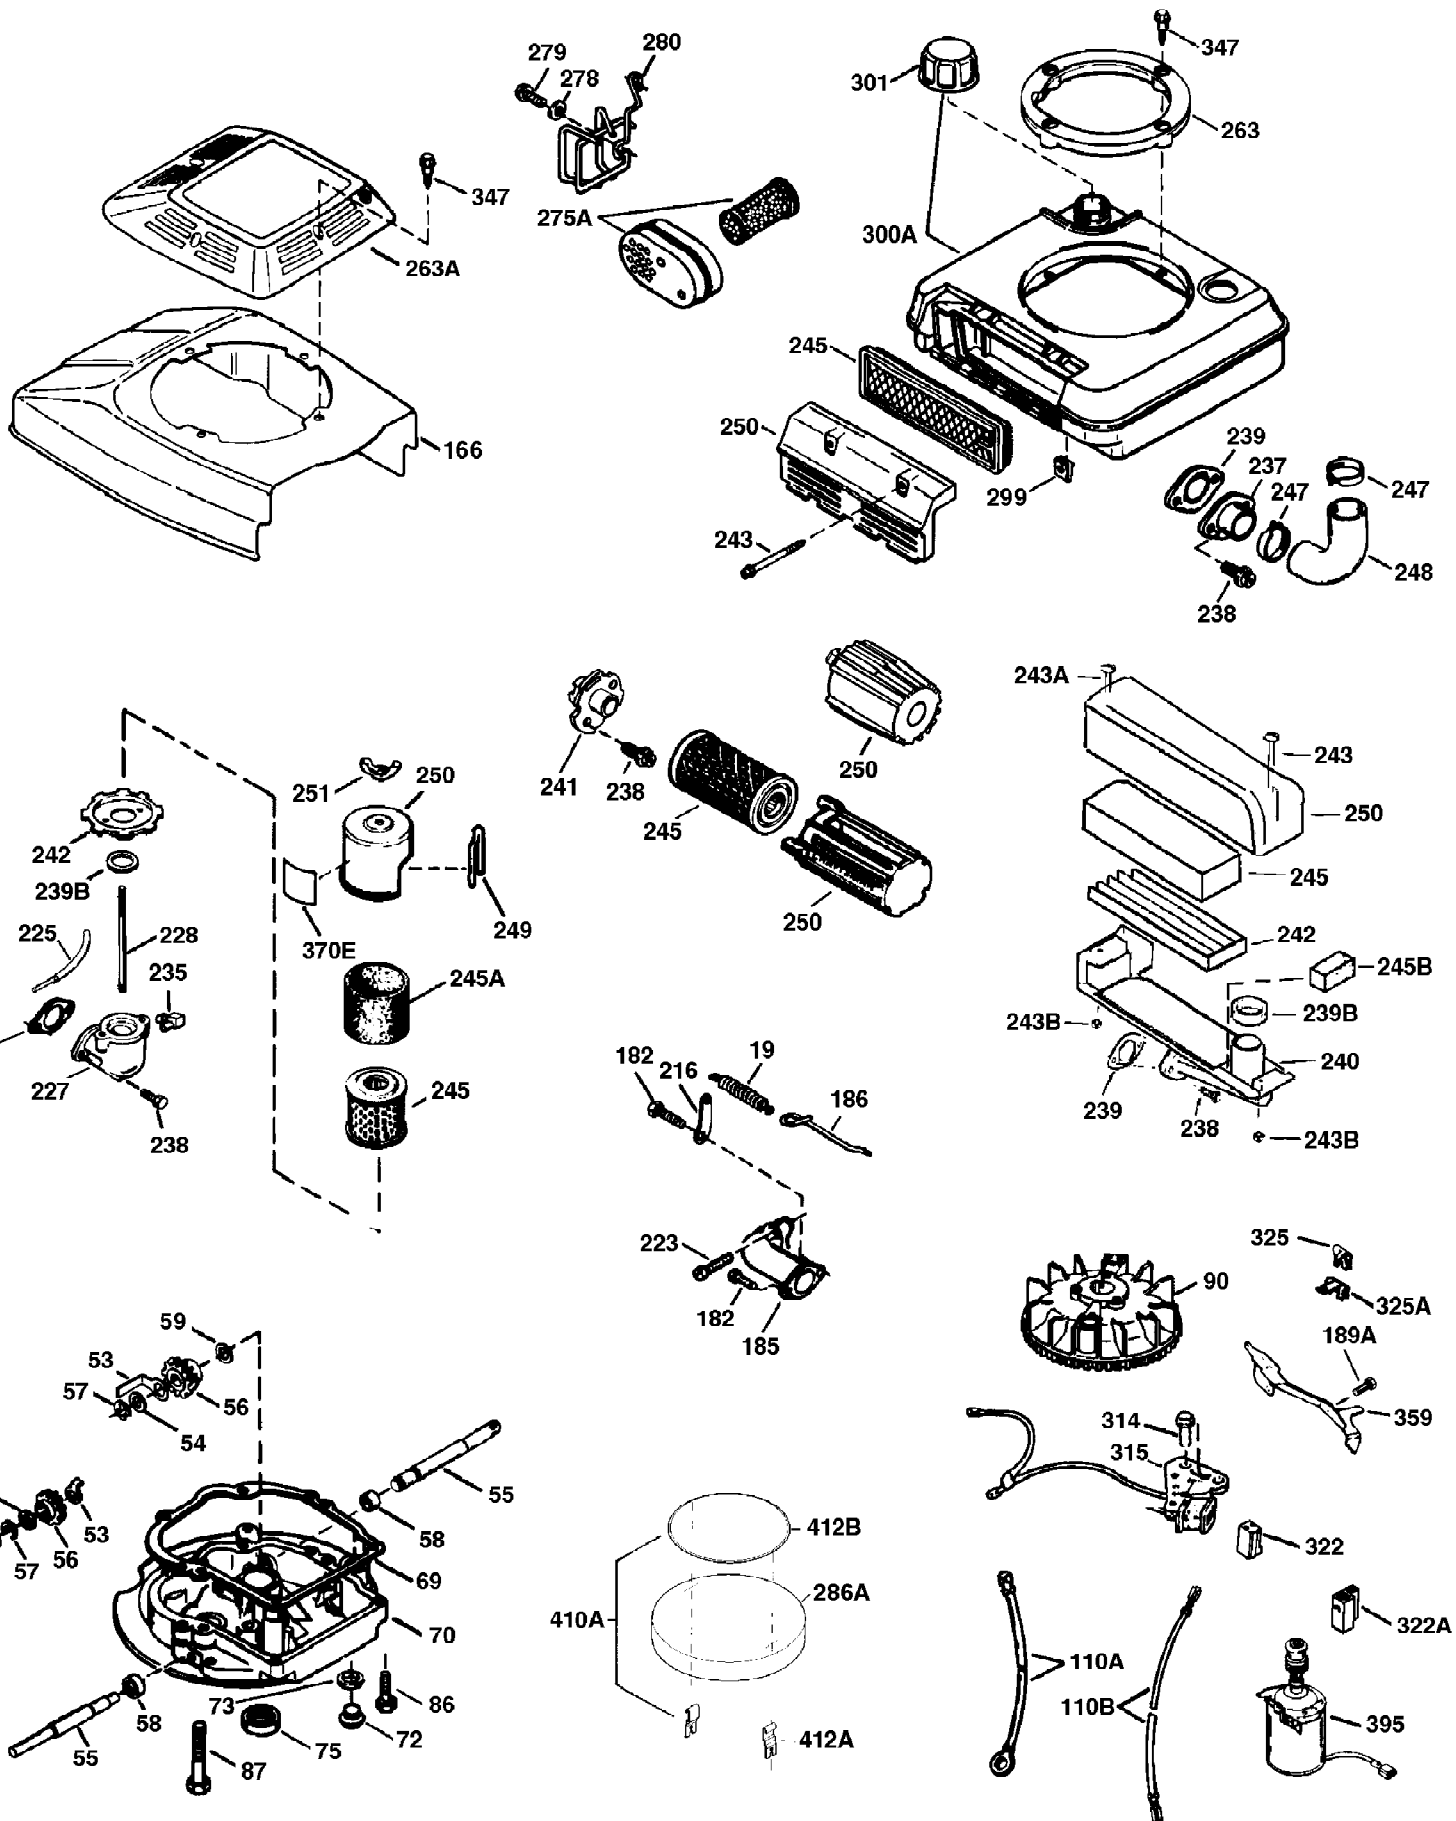

Ref #	Part Number	Qty	S/P/F	Description
19	36281	1		Extension Spring
69	35261	1	S/P	* Mounting Flange Gasket
70	34311D	1	S/P	Mounting Flange (Incl. 72 thru 83)
72	36083	1	/P	Oil Drain Plug
75	27897	1		Oil Seal
86	650488	6	/P	Screw, 1/4-20 x 1-1/4"
90	611299	1		Flywheel
110A	36230	1		Ground Wire
182	6201	2	/P	Screw, 1/4-28 x 7/8"
185	31384A	1	/P	Intake Pipe (Incl. 224)
186	34337	1		Governor Link
223	650451	2	/P	Screw, 1/4-20 x 1"
238	650806	2		Screw, 10-32 x 5/8"
239	34338	1		* Air Cleaner Gasket
240	34858	1	/P	Air Cleaner Body
245	34340	1		Air Filter (Poly) (also available in Packaged Part #740023B)
250	34341B	1	/P	Air Cleaner Cover
275A	36664	1	S/P	Spark Arrestor Muffler (Optional) (In cl. 284,284A,416,417)
284	36663	1		Muffler Deflector (Incl. 284A) Option al
284A	650760	1	/P	Screw, 8-32 x 3/8" (Optional)
301	33032	1	/P	Fuel Cap (Red 1-1/2" ID) also available in Packaged Part #740005B