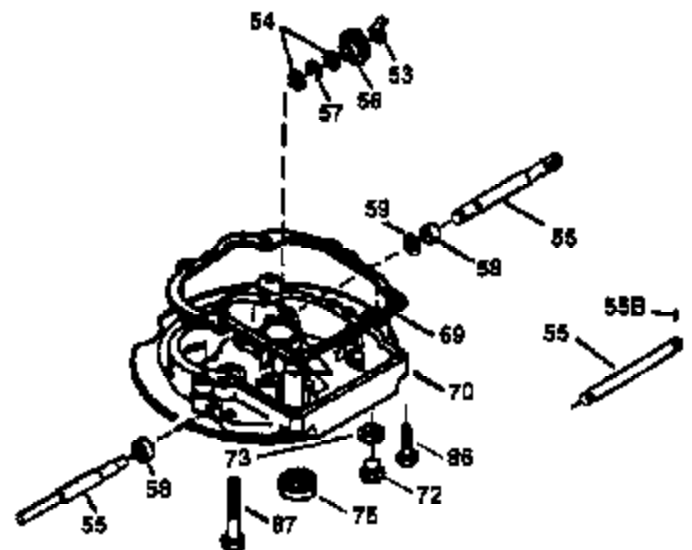

ILLUSTRATION SHOWS TYPICAL PARTS ONLY. ORDER BY PART NUMBER. PARTS NOT LISTED ARE SUPPLIED BY OEM.

VIEW 2 OF 3

Ref #	Part Number	Qty	Description
12A	36558	1	Breather Cover & Tube
19	36281	1	Extension Spring
69	35261	1	* Mounting Flange Gasket
70	34311D	1	Mounting Flange (Incl. 72 thru 83)
72	36083	1	Oil Drain Plug
75	27897	1	Oil Seal
86	650488	6	Screw, 1/4-20 x 1-1/4"
182	6201	2	Screw, 1/4-28 x 7/8"
185	31384A	1	Intake Pipe (Incl. 224)
186	34337	1	Governor Link
223	650451	2	Screw, 1/4-20 x 1"
238	650806	2	Screw, 10-32 x 5/8"
239	34338	1	* Air Cleaner Gasket
245	34340	1	Air Cleaner Filter
250	34341B	1	Air Cleaner Cover
287	650926	2	Screw, 8-32 x 21/64"
298	28763	3	Screw, 10-32 x 35/64"
300	34476A	1	Fuel Tank (Incl. 292 & 301)
301	33032	1	Fuel Cap
370K	36695	1	Starter Decal
390	590694	1	Rewind Starter (NOTE: This engine could have been built with 590737 starter. Refer to the design of the rope pulley strength ribs for part identification. Individual starter parts do not interchange. Refer to service bulletin 116).