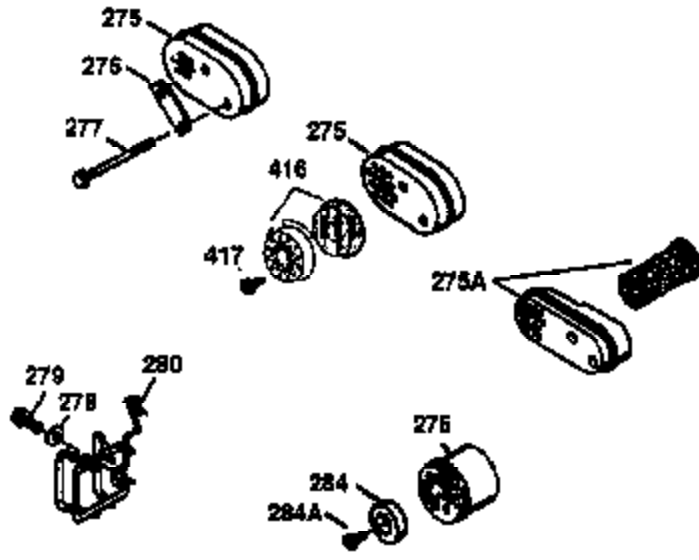

ILLUSTRATION SHOWS TYPICAL PARTS ONLY. ORDER BY PART NUMBER. PARTS NOT LISTED ARE SUPPLIED BY OEM.

VIEW 3 OF 3

Ref #	Part Number	Qty	Description
12A	36558	1	Breather Cover & Tube
90	611112	1	Flywheel
110A	36230	1	Ground Wire
238	650806	2	Screw, 10-32 x 5/8"
239	34338	1	* Air Cleaner Gasket
240	34858	1	Air Cleaner Body
245	34340	1	Air Cleaner Filter
250	34341B	1	Air Cleaner Cover
275	36473	1	Muffler (Incl. 277)
277	650988	2	Screw, 1/4-20 x 2-5/16"
324	33177	1	Terminal
370K	36695	1	Starter Decal
416	36085	1	Spark Arrestor Kit (Incl. 417)(Optional)
417	650760	1	Screw, 8-32 x 3/8" (Optional)