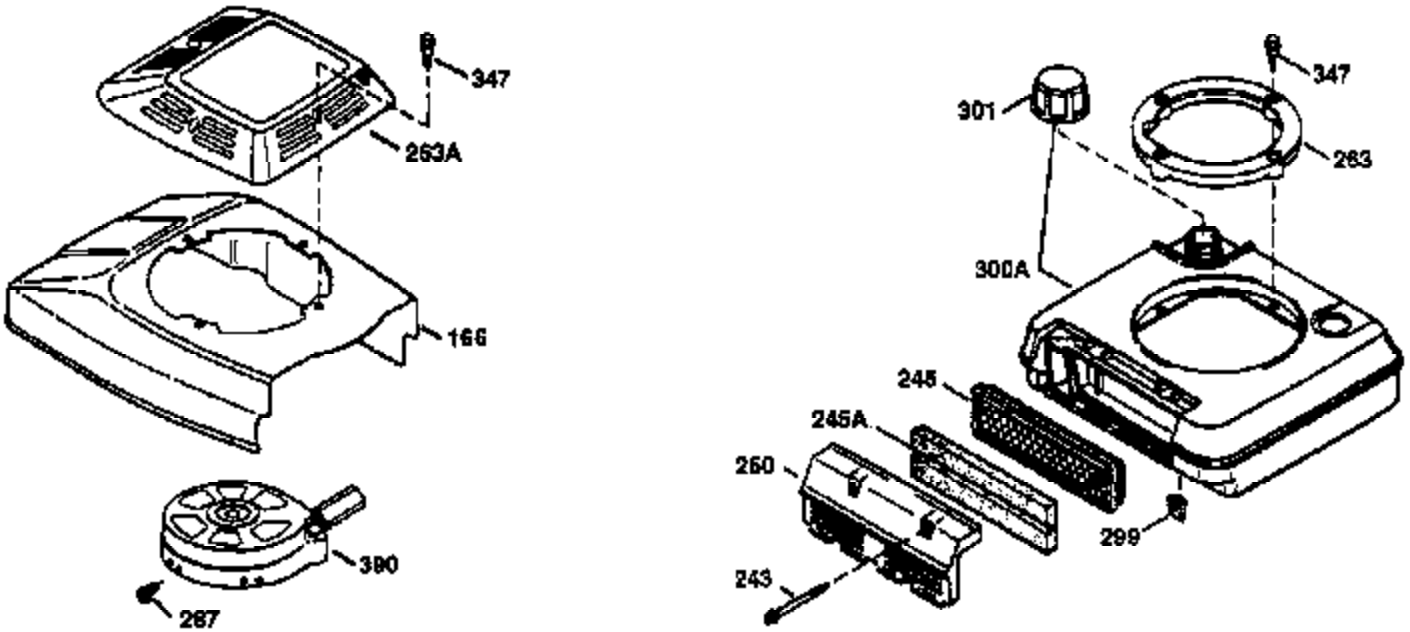

ILLUSTRATION SHOWS TYPICAL PARTS ONLY. ORDER BY PART NUMBER. PARTS NOT LISTED ARE SUPPLIED BY OEM.

VIEW 2 OF 3

Ref #	Part Number	Qty	Description
12A	36558	1	Breather Cover & Tube
19	36281	1	Extension Spring
69	35261	1	* Mounting Flange Gasket
70	34311D	1	Mounting Flange (Incl. 72 thru 83)
72	36083	1	Oil Drain Plug
75	27897	1	Oil Seal
86	650488	6	Screw, 1/4-20 x 1-1/4"
182	6201	2	Screw, 1/4-28 x 7/8"
185	31384A	1	Intake Pipe (Incl. 224)
186	34337	1	Governor Link
223	650451	2	Screw, 1/4-20 x 1"
238	650806	2	Screw, 10-32 x 5/8"
239	34338	1	* Air Cleaner Gasket
245	34340	1	Air Cleaner Filter
250	34341B	1	Air Cleaner Cover
287	650926	2	Screw, 8-32 x 21/64"
298	28763	3	Screw, 10-32 x 35/64"
300	34476A	1	Fuel Tank (Incl. 292 & 301)
301	33032	1	Fuel Cap
370K	36695	1	Starter Decal
390	590694	1	Rewind Starter (NOTE: This engine could have been built with 590737 starter. Refer to the design of the rope pulley strength ribs for part identification. Individual starter parts do not interchange. Refer to service bulletin 116).