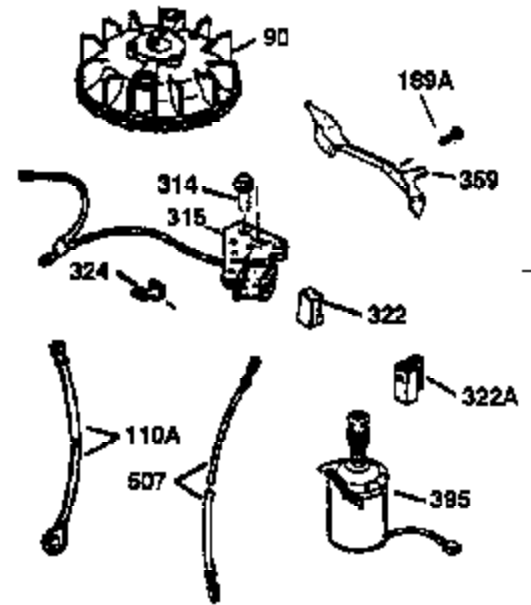

ILLUSTRATION SHOWS TYPICAL PARTS ONLY. ORDER BY PART NUMBER. PARTS NOT LISTED ARE SUPPLIED BY OEM.

VIEW 3 OF 3

Ref #	Part Number	Qty	Description
12A	36558	1	Breather Cover & Tube
90	611112	1	Flywheel
110A	36230	1	Ground Wire
238	650806	2	Screw, 10-32 x 5/8"
239	34338	1	* Air Cleaner Gasket
240	34858	1	Air Cleaner Body
245	34340	1	Air Cleaner Filter
250	34341B	1	Air Cleaner Cover
275	36473	1	Muffler (Incl. 277)
277	650988	2	Screw, 1/4-20 x 2-5/16"
324	33177	1	Terminal
370K	36695	1	Starter Decal
416	36085	1	Spark Arrestor Kit (Incl. 417)(Optional)
417	650760	1	Screw, 8-32 x 3/8" (Optional)