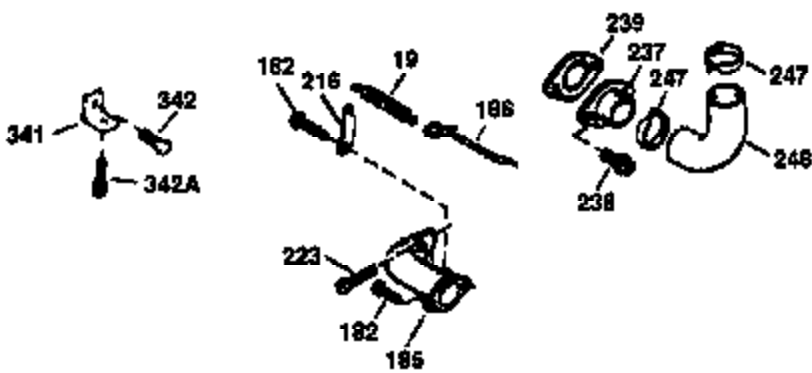

ILLUSTRATION SHOWS TYPICAL PARTS ONLY. ORDER BY PART NUMBER. PARTS NOT LISTED ARE SUPPLIED BY OEM.

VIEW 2 OF 3

Ref #	Part Number	Qty	Description
12A	36558	1	Breather Cover & Tube
19	36281	1	Extension Spring
69	35261	1	* Mounting Flange Gasket
70	34311D	1	Mounting Flange (Incl. 72 thru 83)
72	36083	1	Oil Drain Plug
75	27897	1	Oil Seal
86	650488	6	Screw, 1/4-20 x 1-1/4"
182	6201	2	Screw, 1/4-28 x 7/8"
185	31384A	1	Intake Pipe (Incl. 224)
186	34337	1	Governor Link
223	650451	2	Screw, 1/4-20 x 1"
238	650806	2	Screw, 10-32 x 5/8"
239	34338	1	* Air Cleaner Gasket
245	34340	1	Air Cleaner Filter
250	34341B	1	Air Cleaner Cover
287	650926	2	Screw, 8-32 x 21/64"
298	28763	3	Screw, 10-32 x 35/64"
300	34476A	1	Fuel Tank (Incl. 292 & 301)
301	33032	1	Fuel Cap
370K	36695	1	Starter Decal
390	590694	1	Rewind Starter (NOTE: This engine could have been built with 590737 starter. Refer to the design of the rope pulley strength ribs for part identification. Individual starter parts do not interchange. Refer to service bulletin 116).