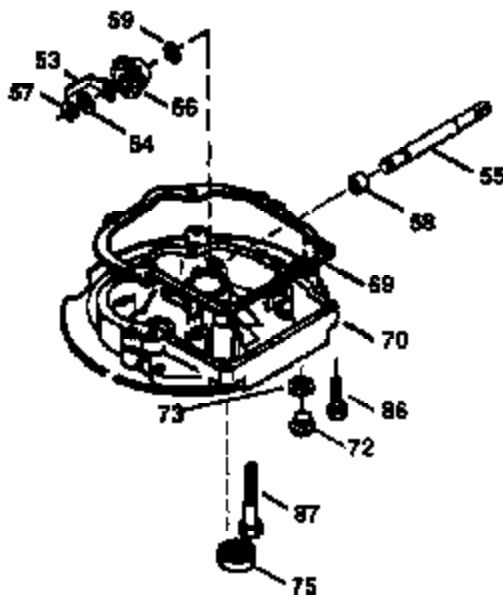

ILLUSTRATION SHOWS TYPICAL PARTS ONLY. ORDER BY PART NUMBER. PARTS NOT LISTED ARE SUPPLIED BY OEM.

VIEW 2 OF 3

Ref #	Part Number	Qty	Description
12A	36558	1	Breather Cover & Tube
19	36281	1	Extension Spring
69	35261	1	* Mounting Flange Gasket
70	34311D	1	Mounting Flange (Incl. 72 thru 83)
72	36083	1	Oil Drain Plug
75	27897	1	Oil Seal
86	650488	6	Screw, 1/4-20 x 1-1/4"
182	6201	2	Screw, 1/4-28 x 7/8"
185	31384A	1	Intake Pipe (Incl. 224)
186	34337	1	Governor Link
223	650451	2	Screw, 1/4-20 x 1"
238	650806	2	Screw, 10-32 x 5/8"
239	34338	1	* Air Cleaner Gasket
245	34340	1	Air Cleaner Filter
250	34341B	1	Air Cleaner Cover
287	650926	2	Screw, 8-32 x 21/64"
298	28763	3	Screw, 10-32 x 35/64"
300	34476A	1	Fuel Tank (Incl. 292 & 301)
301	33032	1	Fuel Cap
370K	36695	1	Starter Decal
390	590694	1	Rewind Starter (NOTE: This engine could have been built with 590737 starter. Refer to the design of the rope pulley strength ribs for part identification. Individual starter parts do not interchange. Refer to service bulletin 116).