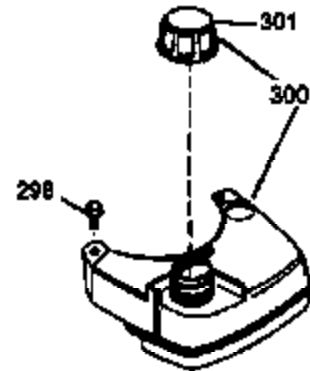

ILLUSTRATION SHOWS TYPICAL PARTS ONLY. ORDER BY PART NUMBER. PARTS NOT LISTED ARE SUPPLIED BY OEM.

VIEW 2 OF 3

Ref #	Part Number	Qty	Description
12A	36558	1	Breather Cover & Tube
19	36281	1	Extension Spring
69	35261	1	* Mounting Flange Gasket
70	34311D	1	Mounting Flange (Incl. 72 thru 83)
72	36083	1	Oil Drain Plug
75	27897	1	Oil Seal
86	650488	6	Screw, 1/4-20 x 1-1/4"
182	6201	2	Screw, 1/4-28 x 7/8"
185	31384A	1	Intake Pipe (Incl. 224)
186	34337	1	Governor Link
223	650451	2	Screw, 1/4-20 x 1"
238	650806	2	Screw, 10-32 x 5/8"
239	34338	1	* Air Cleaner Gasket
245	34340	1	Air Cleaner Filter
250	34341B	1	Air Cleaner Cover
287	650926	2	Screw, 8-32 x 21/64"
298	28763	3	Screw, 10-32 x 35/64"
300	34476A	1	Fuel Tank (Incl. 292 & 301)
301	33032	1	Fuel Cap
370K	36695	1	Starter Decal
390	590694	1	Rewind Starter (NOTE: This engine could have been built with 590737 starter. Refer to the design of the rope pulley strength ribs for part identification. Individual starter parts do not interchange. Refer to service bulletin 116).