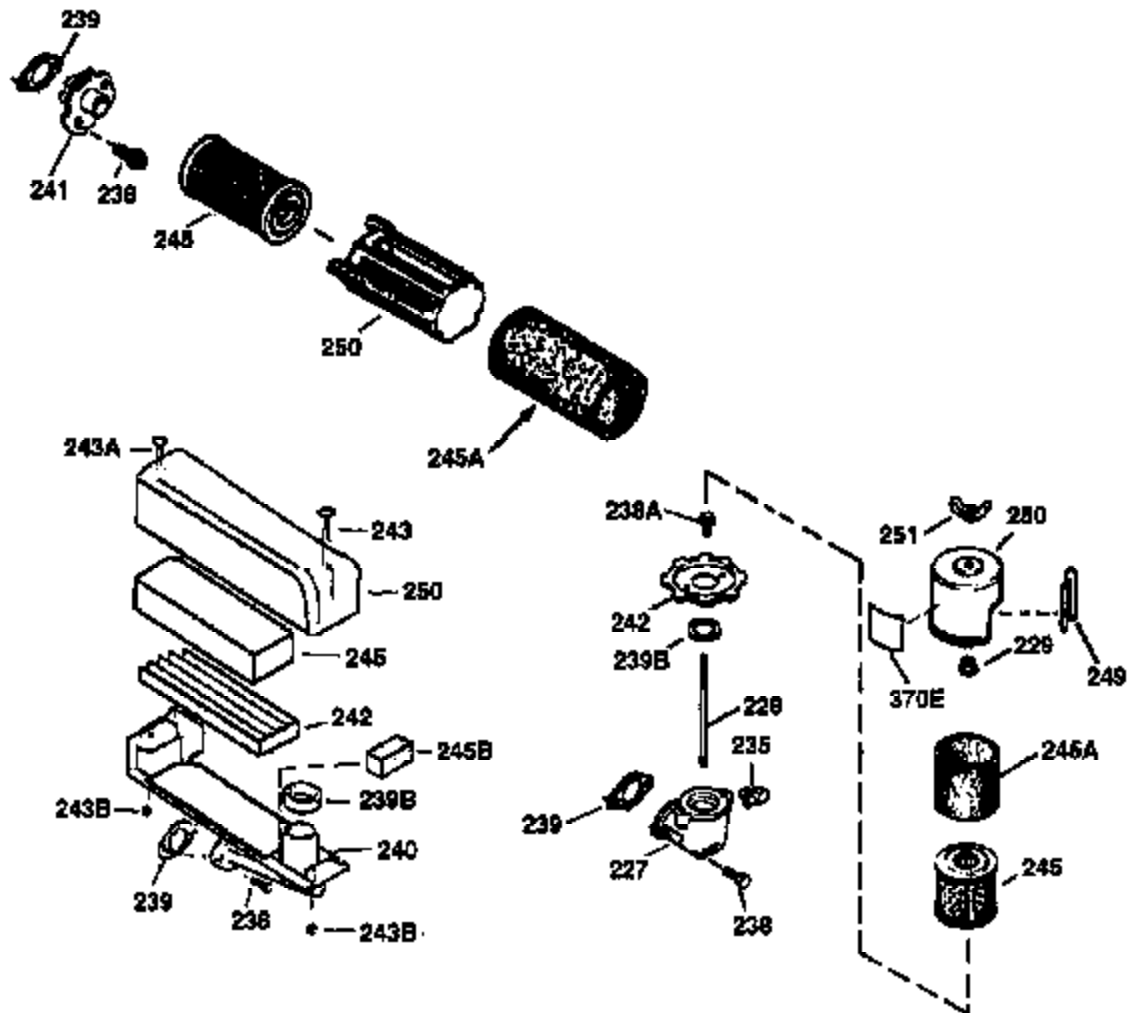

ILLUSTRATION SHOWS TYPICAL PARTS ONLY. ORDER BY PART NUMBER. PARTS NOT LISTED ARE SUPPLIED BY OEM.

VIEW 3 OF 3

Ref #	Part Number	Qty	Description
12A	36558	1	Breather Cover & Tube
90	611112	1	Flywheel
110A	36230	1	Ground Wire
238	650806	2	Screw, 10-32 x 5/8"
239	34338	1	* Air Cleaner Gasket
240	34858	1	Air Cleaner Body
245	34340	1	Air Cleaner Filter
250	34341B	1	Air Cleaner Cover
275	36473	1	Muffler (Incl. 277)
277	650988	2	Screw, 1/4-20 x 2-5/16"
324	33177	1	Terminal
370K	36695	1	Starter Decal
416	36085	1	Spark Arrestor Kit (Incl. 417)(Optional)
417	650760	1	Screw, 8-32 x 3/8" (Optional)