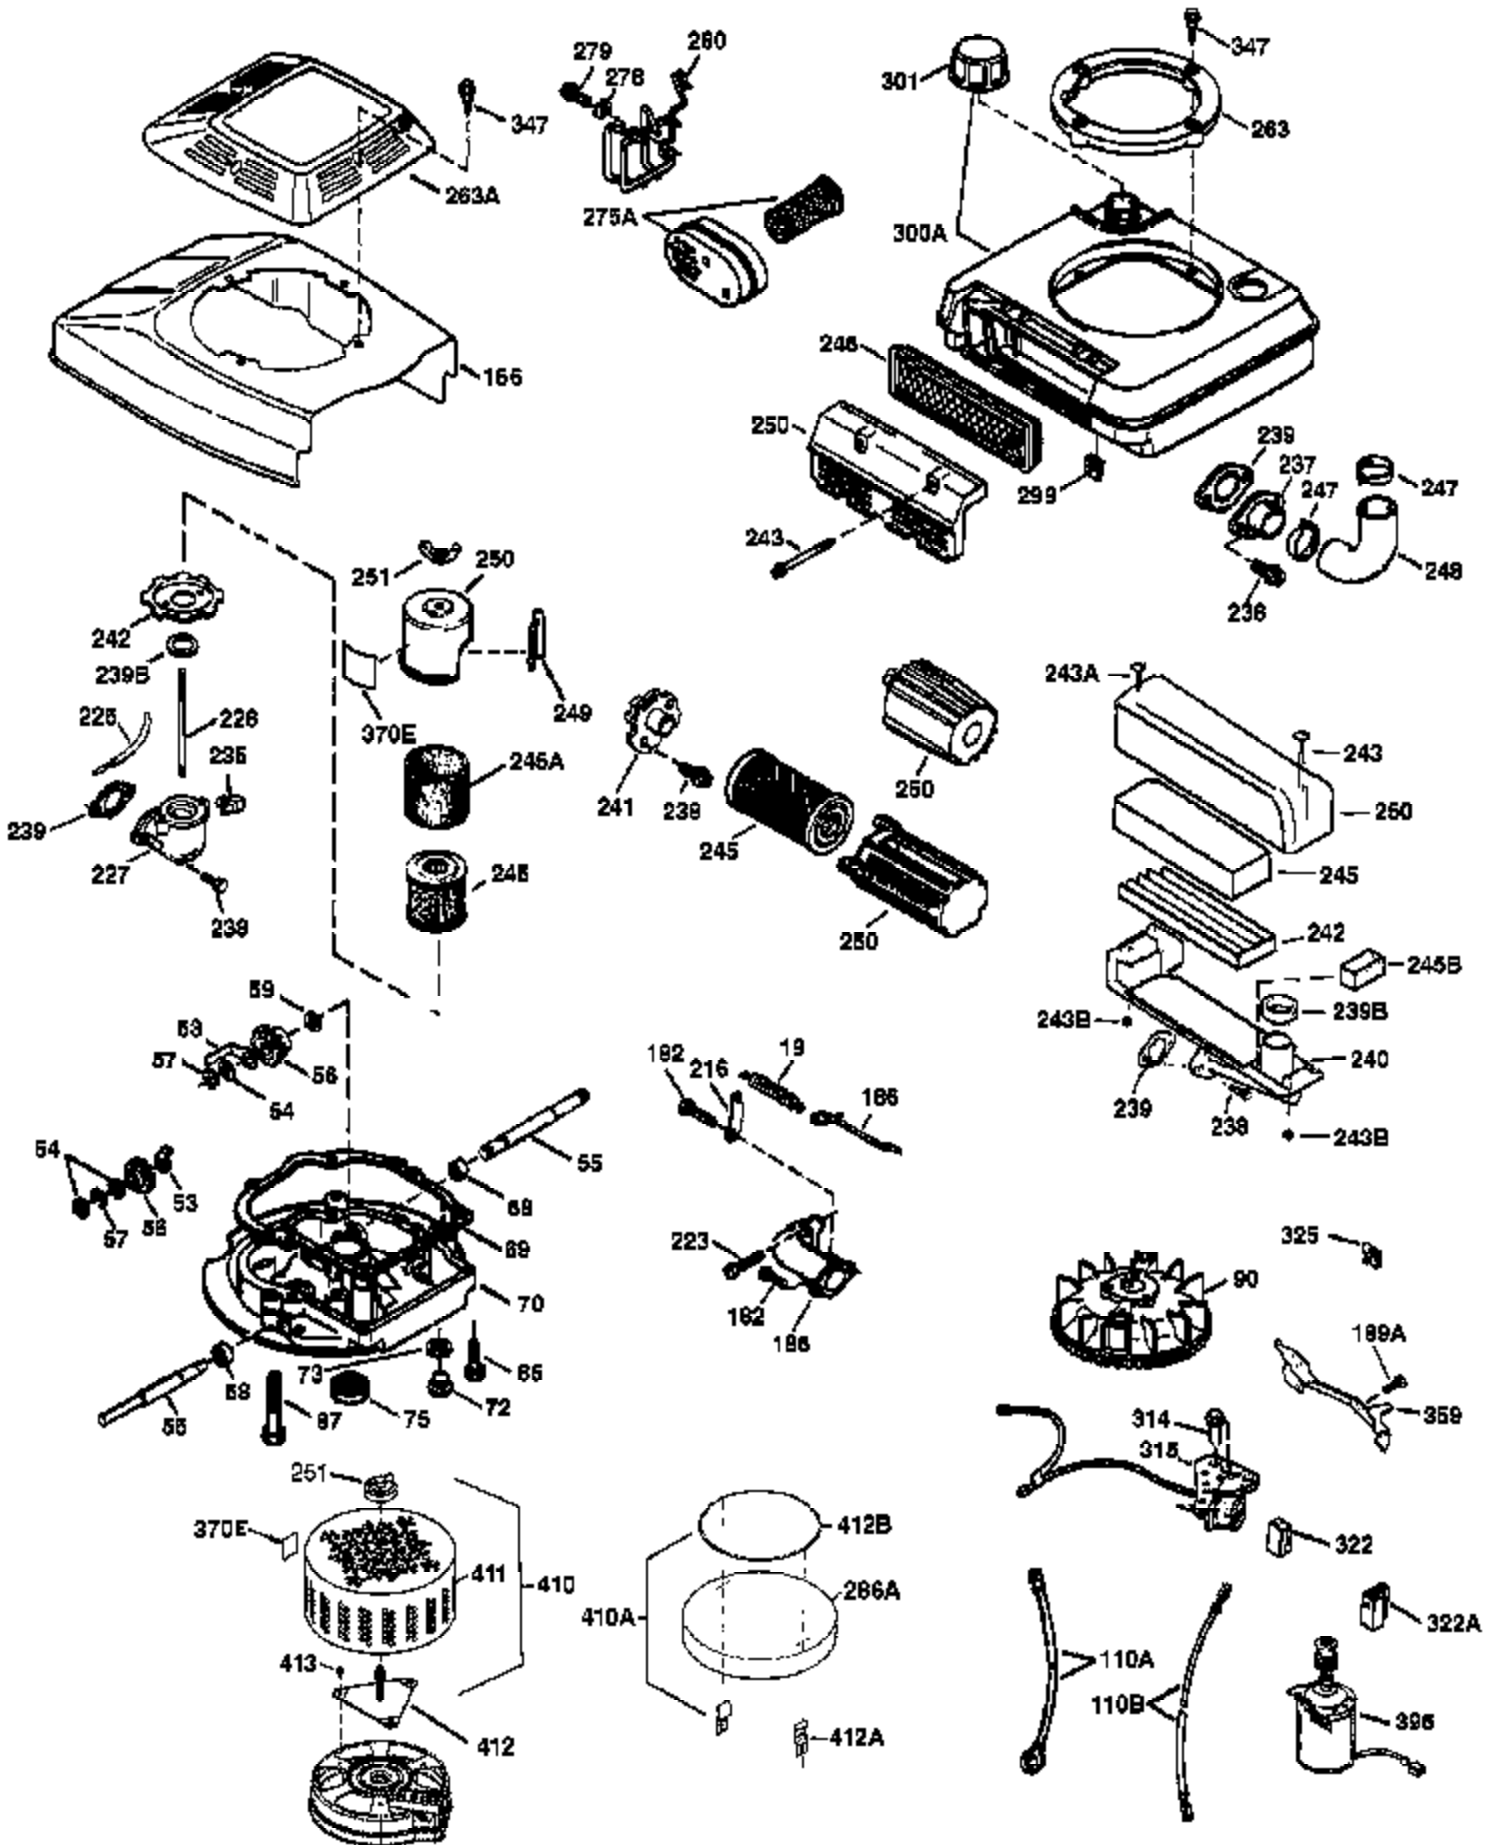

Ref #	Part Number	Qty	Description
19	36281	1	Extension Spring
69	35261	1	* Mounting Flange Gasket
70	34311D	1	Mounting Flange (Incl. 72 thru 83)
72	36083	1	Oil Drain Plug
75	27897	1	Oil Seal
86	650488	6	Screw, 1/4-20 x 1-1/4"
90	611112	1	Flywheel
110A	36230	1	Ground Wire
182	6201	2	Screw, 1/4-28 x 7/8"
185	31384A	1	Intake Pipe (Incl. 224)
186	34337	1	Governor Link
206	610973	1	Terminal
223	650451	2	Screw, 1/4-20 x 1"
238	650806	2	Screw, 10-32 x 5/8"
239	34338	1	* Air Cleaner Gasket
240	34858	1	Air Cleaner Body
245	34340	1	Air Cleaner Filter
250	34341B	1	Air Cleaner Cover
301	33032	1	Fuel Cap
380	632747	1	Carburetor (Incl. 184)