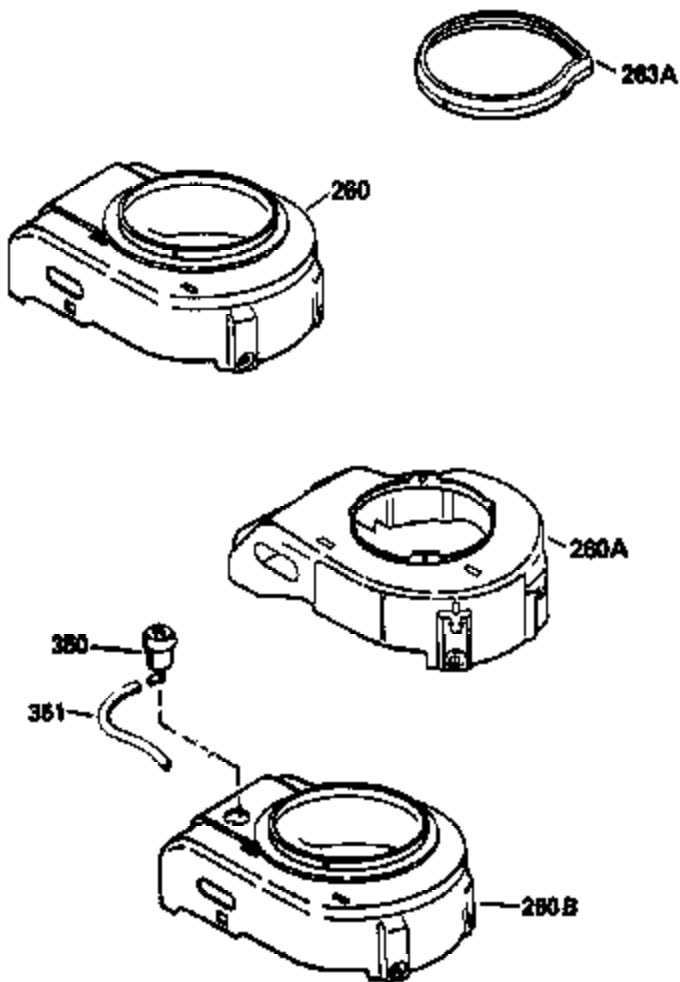

ILLUSTRATION SHOWS TYPICAL PARTS ONLY. ORDER BY PART NUMBER. PARTS NOT LISTED ARE SUPPLIED BY OEM.

Ref #	Part Number	Qty	Description
12B	34695	1	Breather Tube Elbow
40	36073	1	Piston, Pin & Ring Set (Std.)
40	36074	1	Piston, Pin & Ring Set (.010" OS)
40	36075	1	Piston, Pin & Ring Set (.020" OS)
69	35261	1	Mounting Flange Gasket
72	36083	1	Oil Drain Plug
75	27897	1	Oil Seal
86	650488	6	Screw, 1/4-20 x 1-1/4"
238	650932	1	Screw, 10-32 x 49/64"
239	34338	1	* Air Cleaner Gasket
241	35797	1	Air Cleaner Collar
250	35986	1	Air Cleaner Cover
260	36599	1	Blower Housing
263A	36600	1	Starter Grill
275	36473	1	Muffler (Incl. 277)
300	35586	1	Fuel Tank (Incl. 292 & 301)
301	35355	1	Fuel Cap
370A	36261	1	Lubrication Decal
380	632670	1	Carburetor (Incl. 184)
416	36085	1	Spark Arrestor Kit (Incl. 417)(Optional
417	650760	1	Screw, 8-32 x 3/8" (Optional)