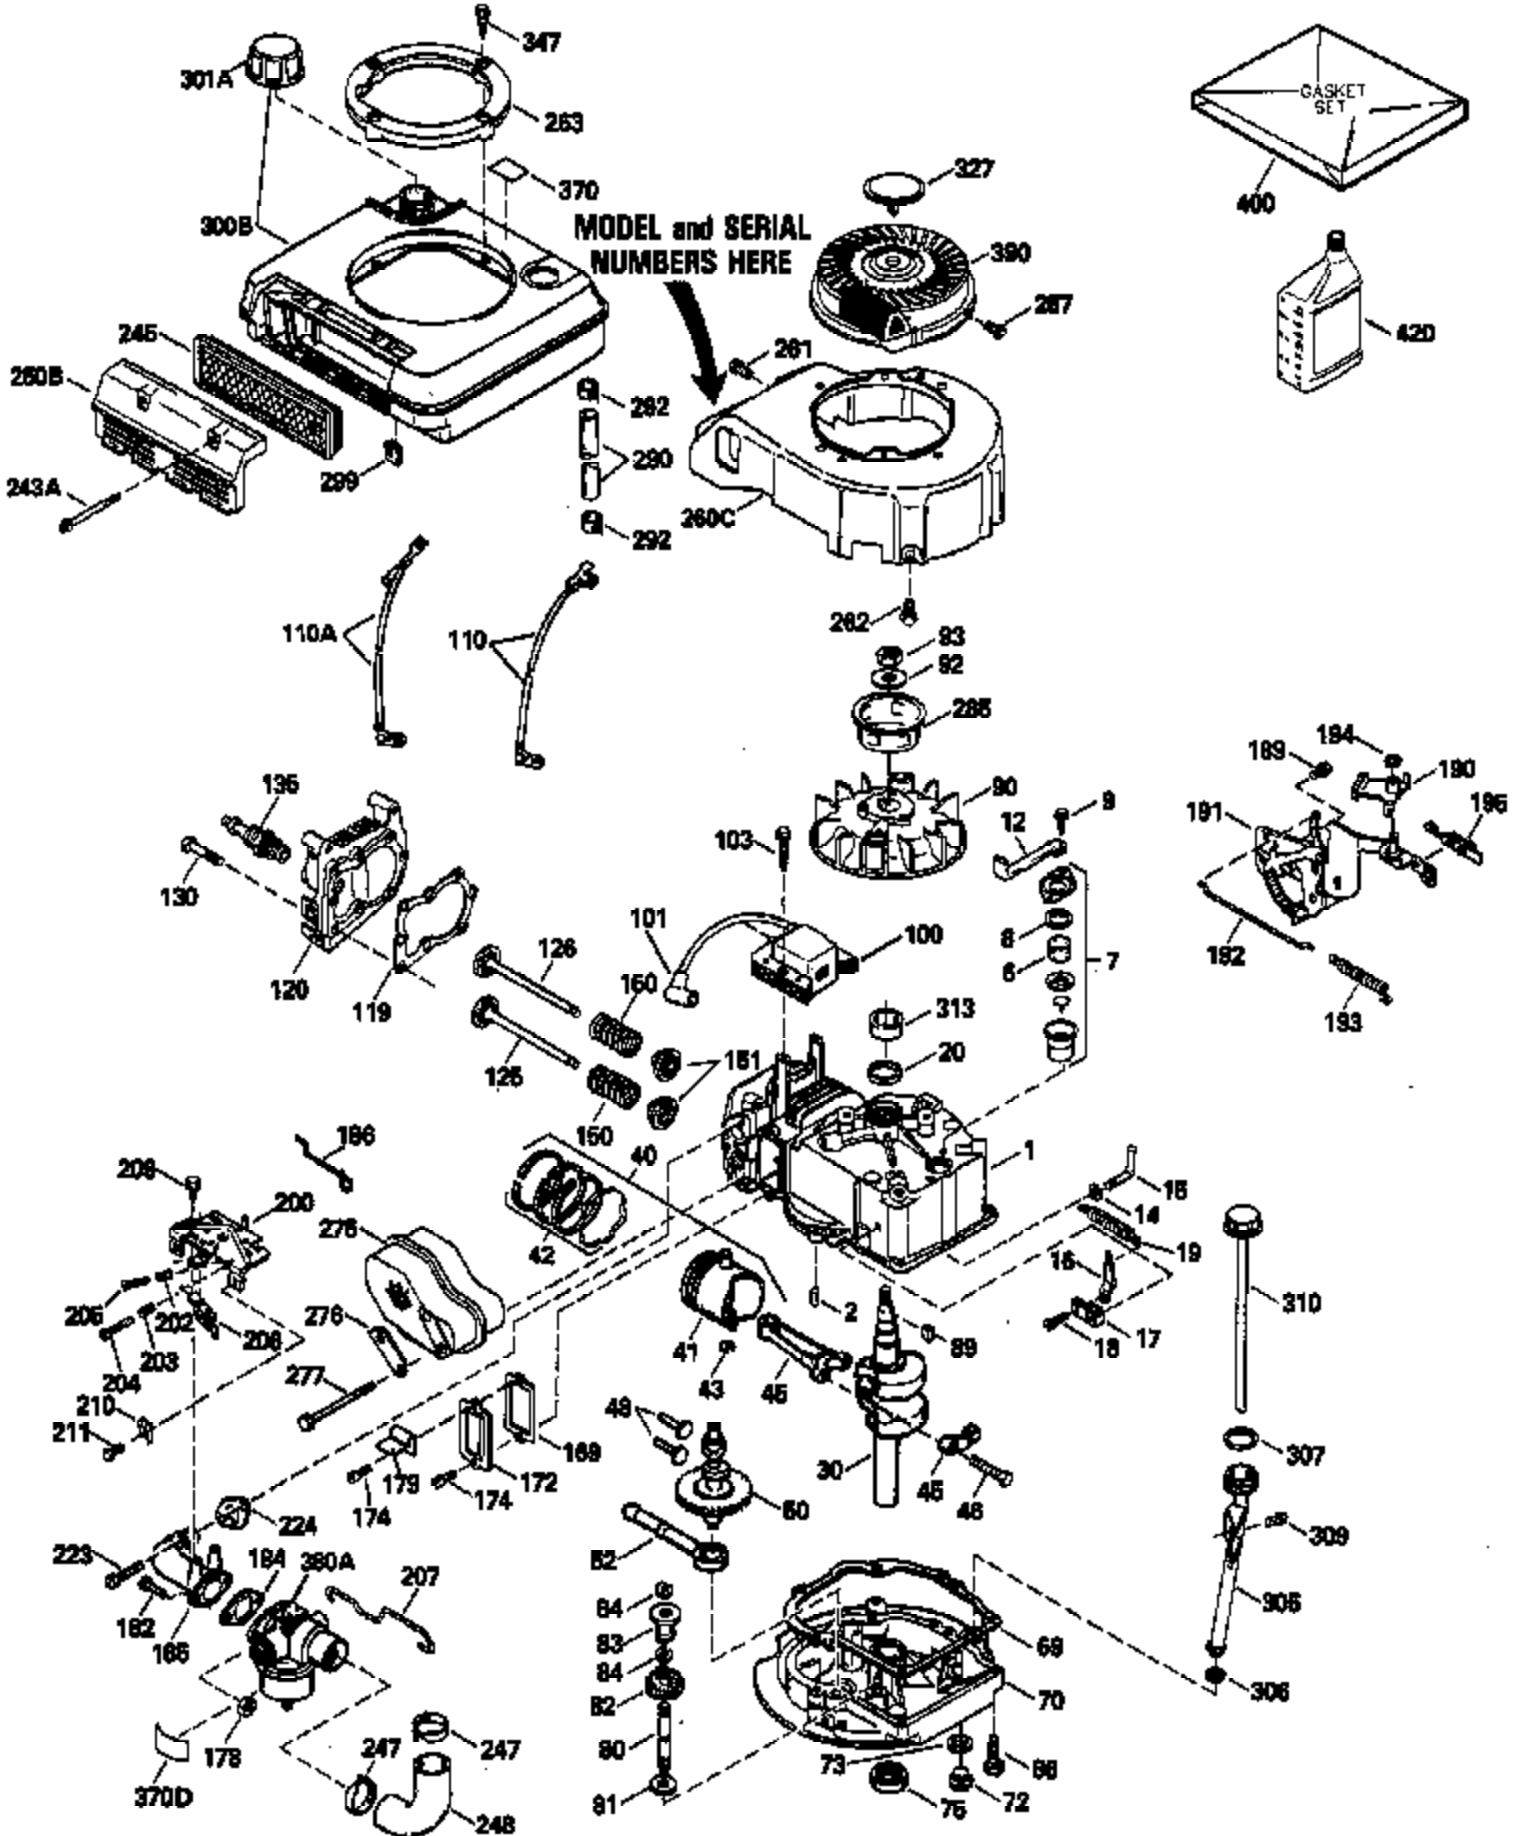

ILLUSTRATION SHOWS TYPICAL PARTS ONLY. ORDER BY PART NUMBER. PARTS NOT LISTED ARE SUPPLIED BY OEM.

Engine Parts List #1

Ref #	Part Number	Qty	Description
1	36478A	1	Cylinder (Incl. 2,7,20 & 125)
2	26727	2	Dowel Pin
6	33734	1	Breather Element
7	36557	1	Breather Body Ass'y. (Incl. 6 & 12)
12	36558	1	Breather Cover & Tube (Incl. 12B)
12B	34695	1	Breather Tube Elbow
14	28277	1	Washer
15	30589	1	Governor Rod (Incl. 14)
16	32651	1	Governor Lever
17	31335	1	Governor Lever Clamp
18	650548	1	Screw, 8-32 x 5/16"
19	35998	1	Extension Spring
20	32600	1	Oil Seal
30	36215A	1	Crankshaft
40	36073	1	Piston, Pin & Ring Set (Std.)
40	36074	1	Piston, Pin & Ring Set (.010" OS)
40	36075	1	Piston, Pin & Ring Set (.020" OS)
41	36070	1	Piston & Pin Ass'y. (Std.) (Incl. 43)
41	36071	1	Piston & Pin Ass'y. (.010" OS) (Incl. 43)
41	36072	1	Piston & Pin Ass'y. (.020" OS) (Incl. 43)
42	36076	1	Ring Set (Std.)
42	36077	1	Ring Set (.010" OS)
42	36078	1	Ring Set (.020" OS)
43	20381	2	Piston Pin Retaining Ring
45	30963B	1	Connecting Rod Ass'y. (Incl. 46)
46	32610A	2	Connecting Rod Bolt
48	27241	2	Valve Lifter
50	35992	1	Camshaft (MCR)
52	29914	1	Oil Pump Ass'y.
69	35261	1	Mounting Flange Gasket
70	34311D	1	Mounting Flange (Incl. 72 thru 83)
72	36083	1	Oil Drain Plug
75	27897	1	Oil Seal
80	30574A	1	Governor Shaft
81	30590A	1	Washer
82	30591	1	Governor Gear Ass'y. (Incl. 81)
83	30588A	1	Governor Spool
86	650488	6	Screw, 1/4-20 x 1-1/4"
89	611004	1	Flywheel Key
90	611112	1	Flywheel
92	650815	1	Belleville Washer
93	650816	1	Flywheel Nut
100	34443A	1	Solid State Ignition
101	610118	1	Spark Plug Cover
103	651007	2	Screw, Torx T-15, 10-24 x 15/16"
110	34961	1	Ground Wire
119	36477	1	* Cylinder Head Gasket
120	36476	1	Cylinder Head
125	36471	1	Exhaust Valve (Std.) (Incl. 151)
125	36472	1	Exhaust Valve (1/32" OS) (Incl. 151)
126	29314B	1	Intake Valve (Std.) (Incl. 151)
126	29315C	1	Intake Valve (1/32" OS) (Incl. 151)
130	6021A	8	Screw, 5/16-18 x 1-1/2"
135	35395	1	Resistor Spark Plug (RJ19LM)
150	35991	2	Valve Spring
151	31673	2	Valve Spring Cap
169	27234A	1	* Valve Cover Gasket
172	32755	1	Valve Cover