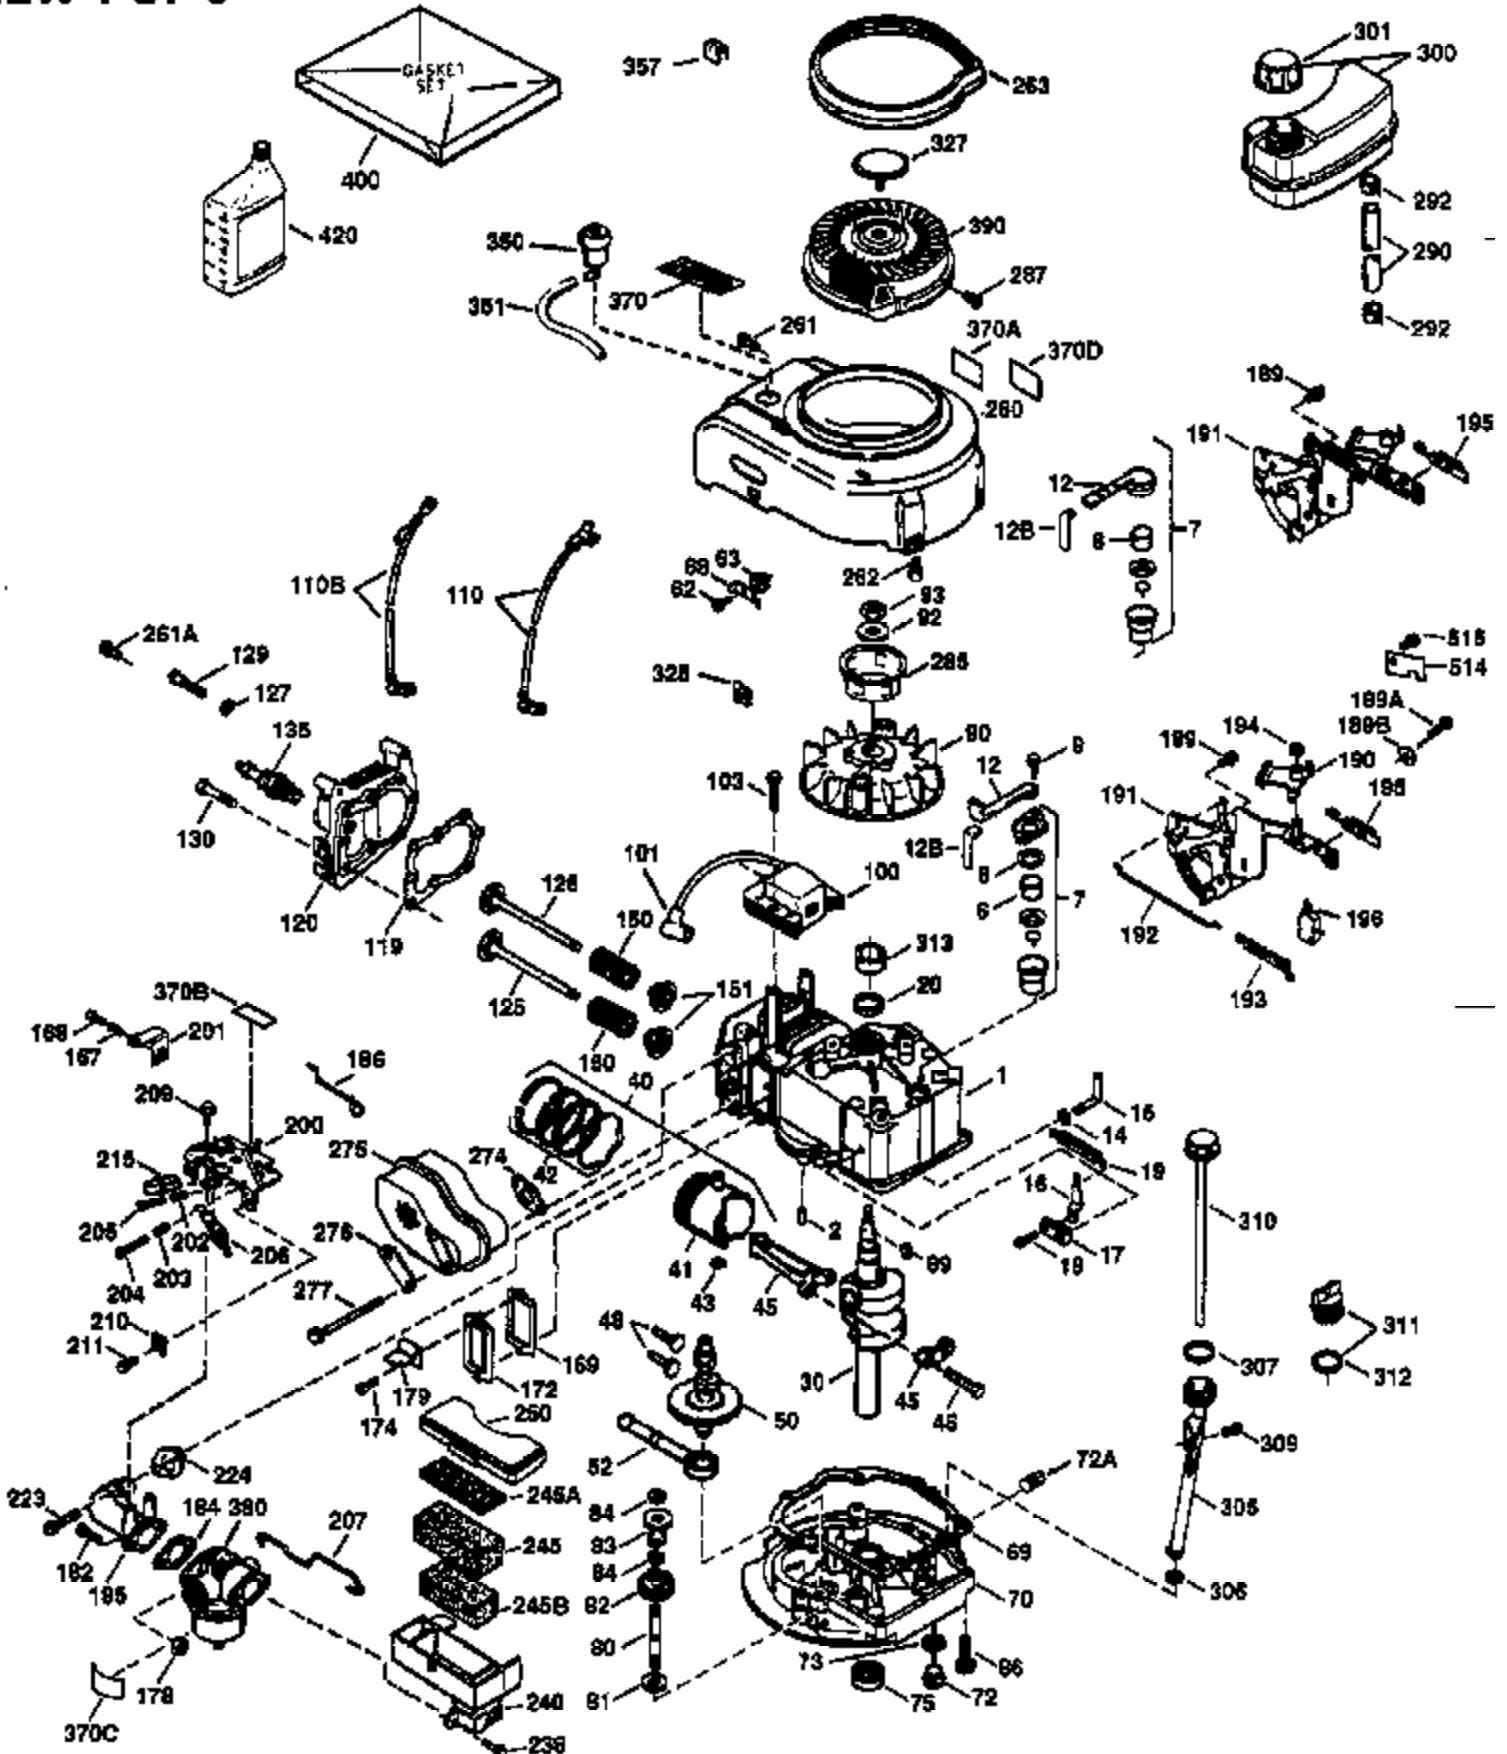

ILLUSTRATION SHOWS TYPICAL PARTS ONLY. ORDER BY PART NUMBER. PARTS NOT LISTED ARE SUPPLIED BY OEM.

VIEW 1 OF 3

Engine Parts List #1

Ref #	Part Number	Qty	Description
	1 36478A	1	Cylinder (Incl. 2,7,20 & 125)
	2 26727	2	Dowel Pin
	6 33734	1	Breather Element
	7 36557	1	Breather Ass'y. (Incl. 6 & 12A)
	12A 36558	1	Breather Cover & Tube (Incl. 12B)
	12B 34695	1	Breather Tube Elbow
	14 28277	1	Washer
	15 30589	1	Governor Rod (Incl. 14)
	16 32651	1	Governor Lever
	17 31335	1	Governor Lever Clamp
	18 651018	1	Screw, Torx T-15, 8-32 x 19/64"
	19 36281	1	Extension Spring
	20 32600	1	Oil Seal
	30 36231	1	Crankshaft
	40 36073	1	Piston, Pin & Ring Set (Std.)
	40 36074	1	Piston, Pin & Ring Set (.010" OS)
	40 36075	1	Piston, Pin & Ring Set (.020" OS)
	41 36070	1	Piston & Pin Ass'y. (Std.) (Incl. 43)
	41 36071	1	Piston & Pin Ass'y. (.010" OS) (Incl. 43)
	41 36072	1	Piston & Pin Ass'y. (.020" OS) (Incl. 43)
	42 36076	1	Ring Set (Std.)
	42 36077	1	Ring Set (.010" OS)
	42 36078	1	Ring Set (.020" OS)
	43 20381	2	Piston Pin Retaining Ring
	45 30963B	1	Connecting Rod Ass'y. (Incl. 46)
	46 32610A	2	Connecting Rod Bolt
	48 27241	2	Valve Lifter
	50 35992	1	Camshaft (MCR)
	52 29914	1	Oil Pump Ass'y.
	69 35261	1	Mounting Flange Gasket
	70 36249A	1	Mounting Flange (Incl. 72 thru 83)
	72 30572	1	Oil Drain Plug (Incl. 73)
	72A 28534	1	Oil Drain Plug
	73 28833	1	Drain Plug Gasket
	75 27897	1	Oil Seal
	80 30574A	1	Governor Shaft
	81 30590A	1	Washer
	82 30591	1	Governor Gear Ass'y. (Incl. 81)
	83 30588A	1	Governor Spool
	86 650488	6	Screw, 1/4-20 x 1-1/4"
	89 611004	1	Flywheel Key
	90 611112	1	Flywheel
	92 650815	1	Belleville Washer
	93 650816	1	Flywheel Nut
	100 34443A	1	Solid State Ignition
	101 610118	1	Spark Plug Cover
	103 651007	2	Screw, Torx T-15, 10-24 x 15/16"
	110C 36230	1	Ground Wire
	110 34961	1	Ground Wire
	119 36477	1	* Cylinder Head Gasket
	120 36476	1	Cylinder Head
	125 36471	1	Exhaust Valve (Std.) (Incl. 151)
	125 36472	1	Exhaust Valve (1/32" OS) (Incl. 151)
	126 29314B	1	Intake Valve (Std.) (Incl. 151)
	126 29315C	1	Intake Valve (1/32" OS) (Incl. 151)
	130 6021A	8	Screw, 5/16-18 x 1-1/2"
	135 35395	1	Resistor Spark Plug (RJ19LM)
	150 35991	2	Valve Spring