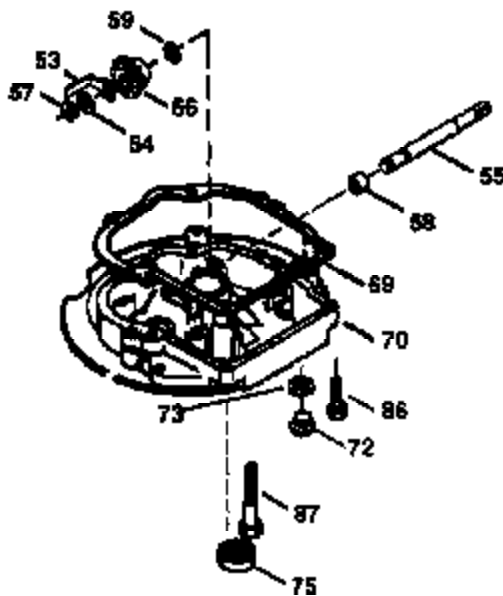

ILLUSTRATION SHOWS TYPICAL PARTS ONLY. ORDER BY PART NUMBER. PARTS NOT LISTED ARE SUPPLIED BY OEM.

VIEW 2 OF 3

Ref #	Part Number	Qty	Description
12A	36558	1	Breather Cover & Tube (Incl. 12B)
19	36281	1	Extension Spring
69	35261	1	Mounting Flange Gasket
70	36249A	1	Mounting Flange (Incl. 72 thru 83)
72	30572	1	Oil Drain Plug (Incl. 73)
73	28833	1	Drain Plug Gasket
75	27897	1	Oil Seal
86	650488	6	Screw, 1/4-20 x 1-1/4"
110C	36230	1	Ground Wire
182	6201	2	Screw, 1/4-28 x 7/8"
185	36544	1	Intake Pipe
186	34337	1	Governor Link
223	650451	2	Screw, 1/4-20 x 1"
238	650932	2	Screw, 10-32 x 49/64"
239	34338	1	* Air Cleaner Gasket
245	35066	1	Air Cleaner Filter
250	35065	1	Air Cleaner Cover
287	650926	2	Screw, 8-32 x 21/64"
300	35586	1	Fuel Tank (Incl. 292 & 301)
301	36246	1	Fuel Cap
370K	36695	1	Starter Decal
390	590732	1	Rewind Starter (NOTE: This engine could have been built with 590738 starter. Refer to the design of the rope pulley strength ribs for part identification. Individual starter parts do not interchange.)
900	0	1	Replacement Engine 804213A, order from 71-999
900	0	1	Replacement S/B 750774A, order from 71-999