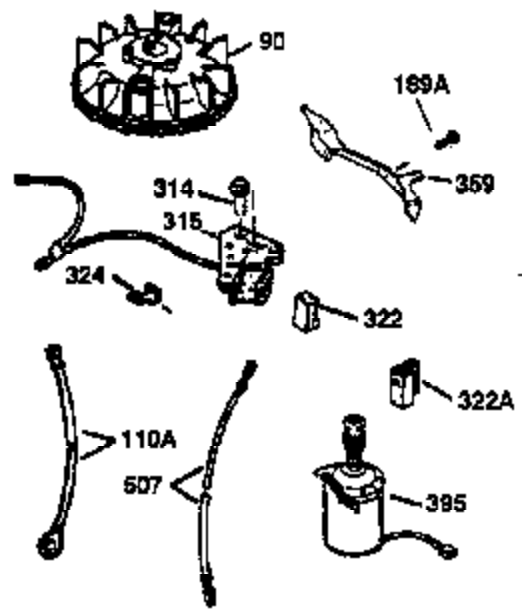

ILLUSTRATION SHOWS TYPICAL PARTS ONLY. ORDER BY PART NUMBER. PARTS NOT LISTED ARE SUPPLIED BY OEM.

VIEW 3 OF 3

Ref #	Part Number	Qty	Description
12A	36558	1	Breather Cover & Tube (Incl. 12B)
90	611112	1	Flywheel
110C	36230	1	Ground Wire
238	650932	2	Screw, 10-32 x 49/64"
239	34338	1	* Air Cleaner Gasket
241	35797	1	Air Cleaner Collar
245	35066	1	Air Cleaner Filter
250	35065	1	Air Cleaner Cover
275	36456A	1	Muffler (Incl. 277)
275A	36664	1	Spark Arrestor Muffler (Incl. 277,284,284A,416,417)(Optional)
277	650988	2	Screw, 1/4-20 x 2-5/16"
284	36663	1	Muffler Deflector (Incl. 284A)(Optional)
284A	650760	1	Screw, 8-32 x 3/8" (Optional)
324	33177	1	Terminal
370K	36695	1	Starter Decal
416	36085	1	Spark Arrestor Kit (Incl. 417)(Optional)
417	650760	1	Screw, 8-32 x 3/8" (Optional)
900	0	1	Replacement Engine 804213A, order from 71-999
900	0	1	Replacement S/B 750774A, order from 71-999