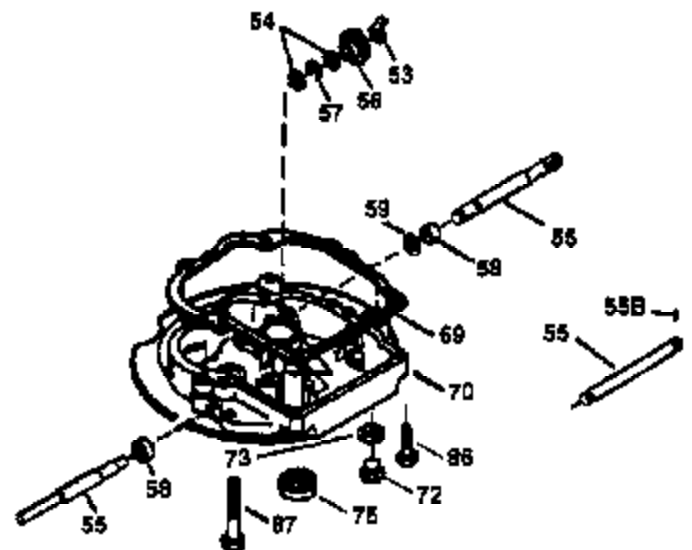

ILLUSTRATION SHOWS TYPICAL PARTS ONLY. ORDER BY PART NUMBER. PARTS NOT LISTED ARE SUPPLIED BY OEM.

VIEW 2 OF 3

Ref #	Part Number	Qty	Description
12A	36558	1	Breather Cover & Tube (Incl. 12B)
19	36281	1	Extension Spring
69	35261	1	Mounting Flange Gasket
70	36249A	1	Mounting Flange (Incl. 72 thru 83)
72	30572	1	Oil Drain Plug (Incl. 73)
73	28833	1	Drain Plug Gasket
75	27897	1	Oil Seal
86	650488	6	Screw, 1/4-20 x 1-1/4"
110C	36230	1	Ground Wire
182	6201	2	Screw, 1/4-28 x 7/8"
185	36544	1	Intake Pipe
186	34337	1	Governor Link
223	650451	2	Screw, 1/4-20 x 1"
238	650932	2	Screw, 10-32 x 49/64"
239	34338	1	* Air Cleaner Gasket
245	35066	1	Air Cleaner Filter
250	35065	1	Air Cleaner Cover
287	650926	2	Screw, 8-32 x 21/64"
300	35586	1	Fuel Tank (Incl. 292 & 301)
301	36246	1	Fuel Cap
370K	36695	1	Starter Decal
390	590732	1	Rewind Starter (NOTE: This engine could have been built with 590738 starter. Refer to the design of the rope pulley strength ribs for part identification. Individual starter parts do not interchange.)
900	0	1	Replacement Engine 804213A, order from 71-999
900	0	1	Replacement S/B 750774A, order from 71-999