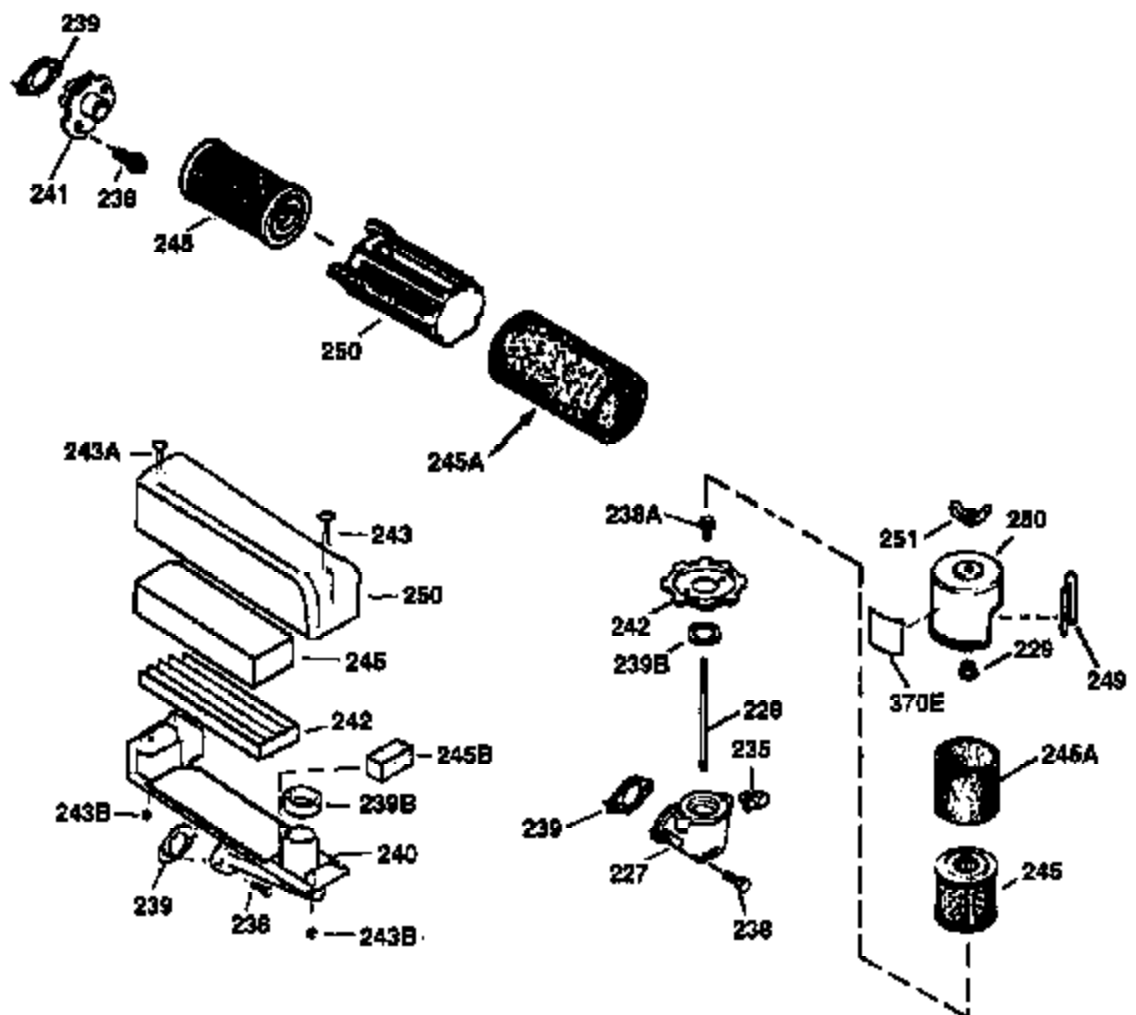

ILLUSTRATION SHOWS TYPICAL PARTS ONLY. ORDER BY PART NUMBER. PARTS NOT LISTED ARE SUPPLIED BY OEM.

VIEW 3 OF 3

Ref #	Part Number	Qty	Description
12A	36558	1	Breather Cover & Tube (Incl. 12B)
90	611112	1	Flywheel
110C	36230	1	Ground Wire
238	650932	2	Screw, 10-32 x 49/64"
239	34338	1	* Air Cleaner Gasket
241	35797	1	Air Cleaner Collar
245	35066	1	Air Cleaner Filter
250	35065	1	Air Cleaner Cover
275	36456A	1	Muffler (Incl. 277)
275A	36664	1	Spark Arrestor Muffler (Incl. 277,284,284A,416,417)(Optional)
277	650988	2	Screw, 1/4-20 x 2-5/16"
284	36663	1	Muffler Deflector (Incl. 284A)(Optional)
284A	650760	1	Screw, 8-32 x 3/8" (Optional)
324	33177	1	Terminal
370K	36695	1	Starter Decal
416	36085	1	Spark Arrestor Kit (Incl. 417)(Optional)
417	650760	1	Screw, 8-32 x 3/8" (Optional)
900	0	1	Replacement Engine 804213A, order from 71-999
900	0	1	Replacement S/B 750774A, order from 71-999