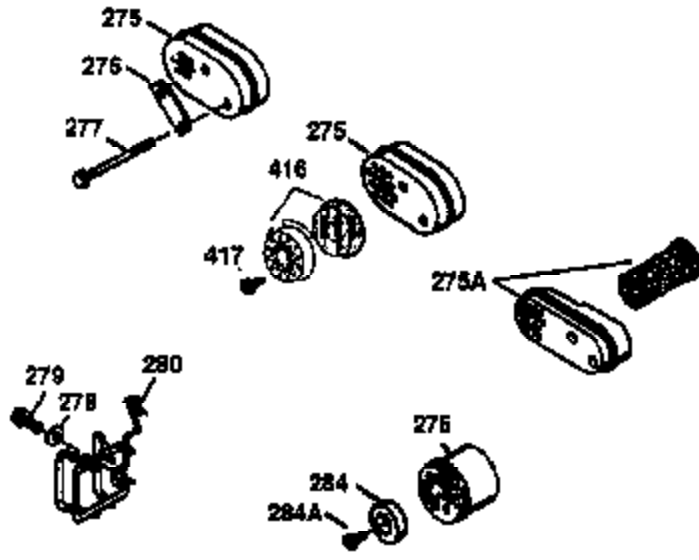

ILLUSTRATION SHOWS TYPICAL PARTS ONLY. ORDER BY PART NUMBER. PARTS NOT LISTED ARE SUPPLIED BY OEM.

VIEW 3 OF 3

Ref #	Part Number	Qty	Description
12A	36558	1	Breather Cover & Tube (Incl. 12B)
90	611112	1	Flywheel
110C	36230	1	Ground Wire
238	650932	2	Screw, 10-32 x 49/64"
239	34338	1	* Air Cleaner Gasket
241	35797	1	Air Cleaner Collar
245	35066	1	Air Cleaner Filter
250	35065	1	Air Cleaner Cover
275	36456A	1	Muffler (Incl. 277)
275A	36664	1	Spark Arrestor Muffler (Incl. 277,284,284A,416,417)(Optional)
277	650988	2	Screw, 1/4-20 x 2-5/16"
284	36663	1	Muffler Deflector (Incl. 284A)(Optional)
284A	650760	1	Screw, 8-32 x 3/8" (Optional)
324	33177	1	Terminal
370K	36695	1	Starter Decal
416	36085	1	Spark Arrestor Kit (Incl. 417)(Optional)
417	650760	1	Screw, 8-32 x 3/8" (Optional)
900	0	1	Replacement Engine 804213A, order from 71-999
900	0	1	Replacement S/B 750774A, order from 71-999