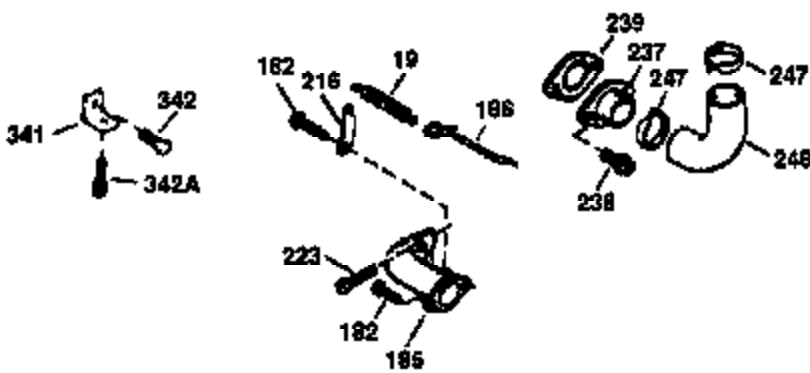

ILLUSTRATION SHOWS TYPICAL PARTS ONLY. ORDER BY PART NUMBER. PARTS NOT LISTED ARE SUPPLIED BY OEM.

VIEW 2 OF 3

Ref #	Part Number	Qty	Description
12A	36558	1	Breather Cover & Tube (Incl. 12B)
19	36281	1	Extension Spring
69	35261	1	Mounting Flange Gasket
70	36249A	1	Mounting Flange (Incl. 72 thru 83)
72	30572	1	Oil Drain Plug (Incl. 73)
73	28833	1	Drain Plug Gasket
75	27897	1	Oil Seal
86	650488	6	Screw, 1/4-20 x 1-1/4"
110C	36230	1	Ground Wire
182	6201	2	Screw, 1/4-28 x 7/8"
185	36544	1	Intake Pipe
186	34337	1	Governor Link
223	650451	2	Screw, 1/4-20 x 1"
238	650932	2	Screw, 10-32 x 49/64"
239	34338	1	* Air Cleaner Gasket
245	35066	1	Air Cleaner Filter
250	35065	1	Air Cleaner Cover
287	650926	2	Screw, 8-32 x 21/64"
300	35586	1	Fuel Tank (Incl. 292 & 301)
301	36246	1	Fuel Cap
370K	36695	1	Starter Decal
390	590732	1	Rewind Starter (NOTE: This engine could have been built with 590738 starter. Refer to the design of the rope pulley strength ribs for part identification. Individual starter parts do not interchange.)
900	0	1	Replacement Engine 804213A, order from 71-999
900	0	1	Replacement S/B 750774A, order from 71-999