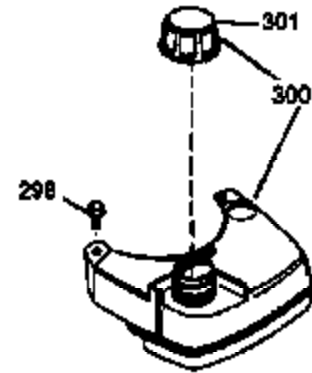

ILLUSTRATION SHOWS TYPICAL PARTS ONLY. ORDER BY PART NUMBER. PARTS NOT LISTED ARE SUPPLIED BY OEM.

VIEW 2 OF 3

Ref #	Part Number	Qty	Description
12A	36558	1	Breather Cover & Tube (Incl. 12B)
19	36281	1	Extension Spring
69	35261	1	Mounting Flange Gasket
70	36249A	1	Mounting Flange (Incl. 72 thru 83)
72	30572	1	Oil Drain Plug (Incl. 73)
73	28833	1	Drain Plug Gasket
75	27897	1	Oil Seal
86	650488	6	Screw, 1/4-20 x 1-1/4"
110C	36230	1	Ground Wire
182	6201	2	Screw, 1/4-28 x 7/8"
185	36544	1	Intake Pipe
186	34337	1	Governor Link
223	650451	2	Screw, 1/4-20 x 1"
238	650932	2	Screw, 10-32 x 49/64"
239	34338	1	* Air Cleaner Gasket
245	35066	1	Air Cleaner Filter
250	35065	1	Air Cleaner Cover
287	650926	2	Screw, 8-32 x 21/64"
300	35586	1	Fuel Tank (Incl. 292 & 301)
301	36246	1	Fuel Cap
370K	36695	1	Starter Decal
390	590732	1	Rewind Starter (NOTE: This engine could have been built with 590738 starter. Refer to the design of the rope pulley strength ribs for part identification. Individual starter parts do not interchange.)
900	0	1	Replacement Engine 804213A, order from 71-999
900	0	1	Replacement S/B 750774A, order from 71-999