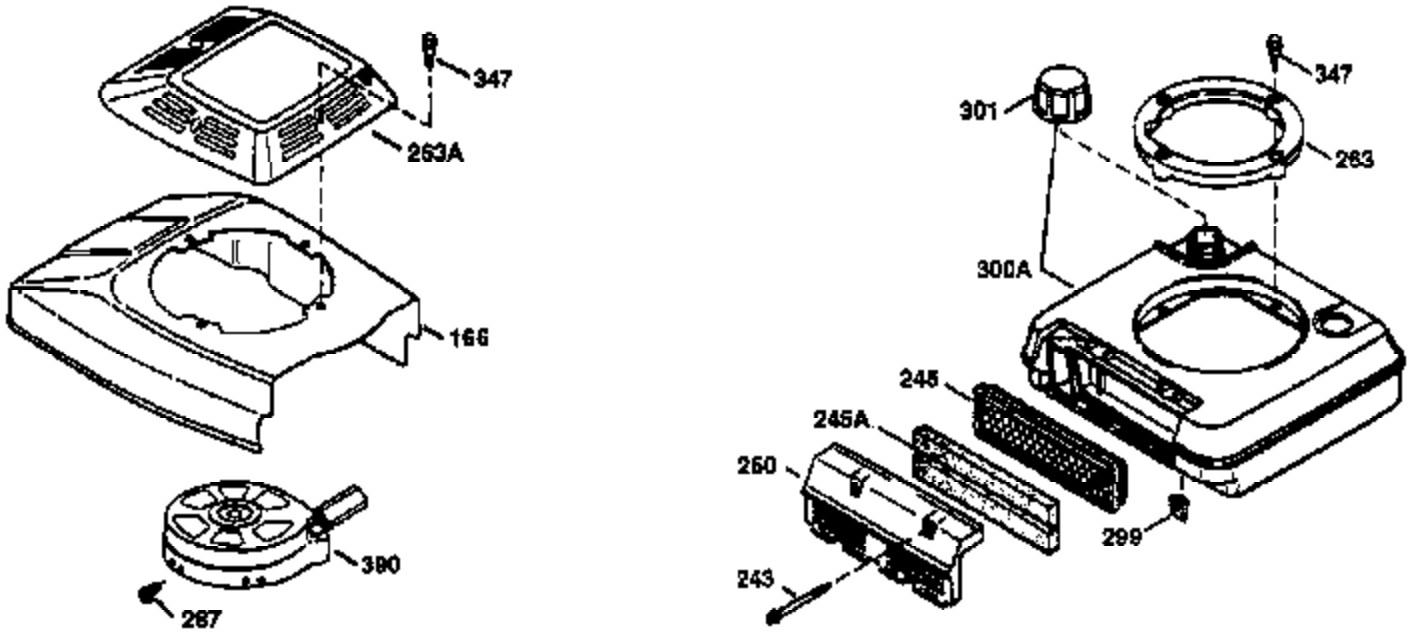

ILLUSTRATION SHOWS TYPICAL PARTS ONLY. ORDER BY PART NUMBER. PARTS NOT LISTED ARE SUPPLIED BY OEM.

VIEW 2 OF 3

Ref #	Part Number	Qty	Description
12A	36558	1	Breather Cover & Tube (Incl. 12B)
19	36281	1	Extension Spring
69	35261	1	Mounting Flange Gasket
70	36249A	1	Mounting Flange (Incl. 72 thru 83)
72	30572	1	Oil Drain Plug (Incl. 73)
73	28833	1	Drain Plug Gasket
75	27897	1	Oil Seal
86	650488	6	Screw, 1/4-20 x 1-1/4"
110C	36230	1	Ground Wire
182	6201	2	Screw, 1/4-28 x 7/8"
185	36544	1	Intake Pipe
186	34337	1	Governor Link
223	650451	2	Screw, 1/4-20 x 1"
238	650932	2	Screw, 10-32 x 49/64"
239	34338	1	* Air Cleaner Gasket
245	35066	1	Air Cleaner Filter
250	35065	1	Air Cleaner Cover
287	650926	2	Screw, 8-32 x 21/64"
300	35586	1	Fuel Tank (Incl. 292 & 301)
301	36246	1	Fuel Cap
370K	36695	1	Starter Decal
390	590732	1	Rewind Starter (NOTE: This engine could have been built with 590738 starter. Refer to the design of the rope pulley strength ribs for part identification. Individual starter parts do not interchange.)
900	0	1	Replacement Engine 804213A, order from 71-999
900	0	1	Replacement S/B 750774A, order from 71-999