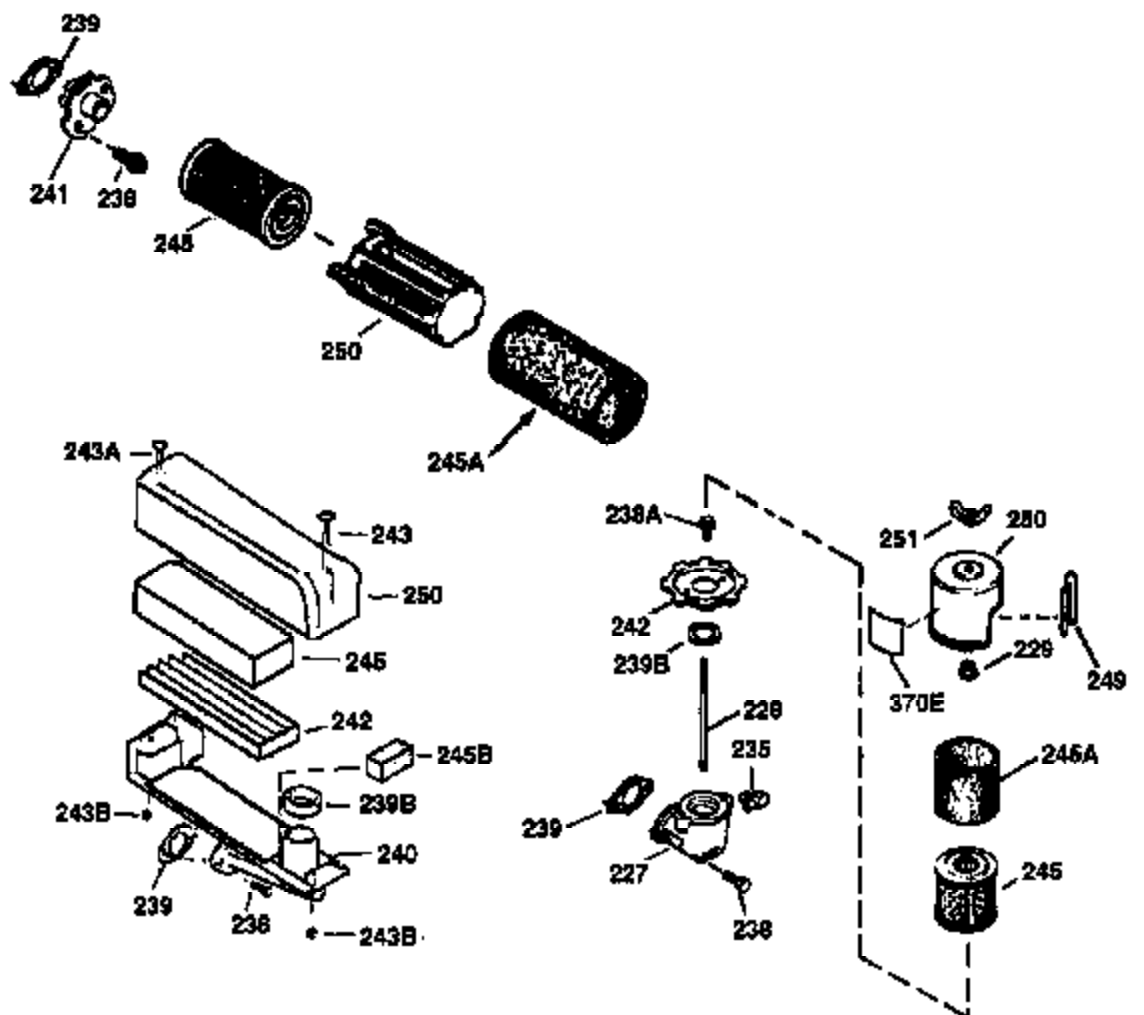

ILLUSTRATION SHOWS TYPICAL PARTS ONLY. ORDER BY PART NUMBER. PARTS NOT LISTED ARE SUPPLIED BY OEM.

VIEW 3 OF 3

Ref #	Part Number	Qty	Description
90	611044	1	Flywheel
110C	34970	1	Ground Wire
238	650932	2	Screw, 10-32 x 49/64"
239	34338	1	* Air Cleaner Gasket
241	35797	1	Air Cleaner Collar
245	35066	1	Air Cleaner Filter
250	35065	1	Air Cleaner Cover
275	36473	1	Muffler (Incl. 277)
277	650988	2	Screw, 1/4-20 x 2-5/16"
314	650767	2	Screw, 8-32 x 27/64"
315	34990	1	Alternator Coil
322	35013	1	Connector Body
322A	610885	1	Connector Body
395	35709	1	Electric Starter Motor (12 Volt)
416	36085	1	Spark Arrestor Kit (Incl. 417)(Optional)
417	650760	1	Screw, 8-32 x 3/8" (Optional)
900	750882	1	Replacement Engine, order from 71-999
900	750733C	1	Rep. Short Block, order from 71-999