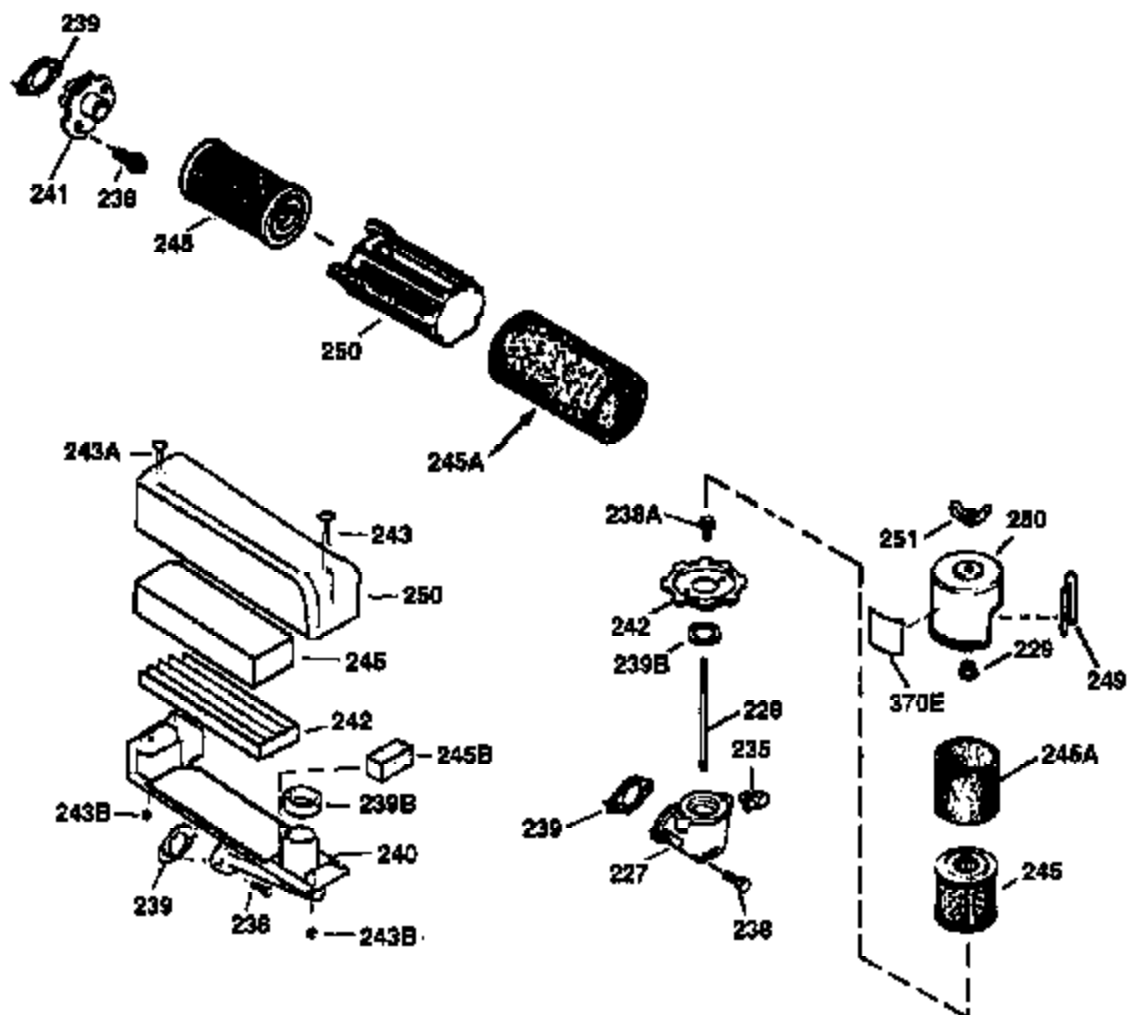

ILLUSTRATION SHOWS TYPICAL PARTS ONLY. ORDER BY PART NUMBER. PARTS NOT LISTED ARE SUPPLIED BY OEM.

VIEW 3 OF 3

Ref #	Part Number	Qty	Description
90	611112	1	Flywheel
110A	36230	1	Ground Wire
238	650806	2	Screw, 10-32 x 5/8"
239	34338	1	* Air Cleaner Gasket
240	34858	1	Air Cleaner Body
245	34340	1	Air Cleaner Filter
250	34341B	1	Air Cleaner Cover
275	36456A	1	Muffler (Incl. 277)
277	650988	2	Screw, 1/4-20 x 2-5/16"
324	33177	1	Terminal
370K	36695	1	Starter Decal