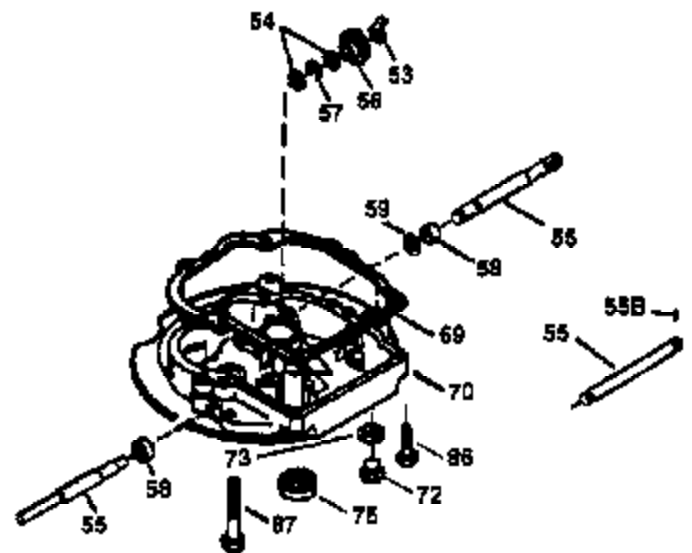

ILLUSTRATION SHOWS TYPICAL PARTS ONLY. ORDER BY PART NUMBER. PARTS NOT LISTED ARE SUPPLIED BY OEM.

VIEW 2 OF 3

Ref #	Part Number	Qty	Description
19	35998	1	Extension Spring
69	35261	1	Mounting Flange Gasket
70	34311D	1	Mounting Flange (Incl. 72 thru 83)
72	36083	1	Oil Drain Plug
75	27897	1	Oil Seal
86	650488	6	Screw, 1/4-20 x 1-1/4"
166	36600	1	Engine Shroud
182	6201	2	Screw, 1/4-28 x 7/8"
185	36544	1	Intake Pipe (Incl. 224)
186	36255	1	Governor Link
223	650451	2	Screw, 1/4-20 x 1"
238	650932	2	Screw, 10-32 x 49/64"
239	34338	1	* Air Cleaner Gasket
245	35066	1	Air Cleaner Filter
250	35986	1	Air Cleaner Cover
287	650926	2	Screw, 8-32 x 21/64"
300	35586	1	Fuel Tank (Incl. 292 & 301)
301	35355	1	Fuel Cap
347	650898A	3	Screw, 10-32 x 27/32"
390	590702	1	Rewind Starter (NOTE: This engine could have been built with 590637 starter. Refer to the design of the air intake louvers for part identification. Individual starter parts do not interchange.)