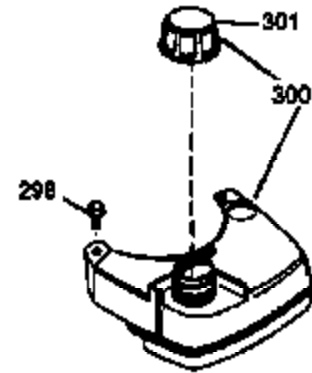

ILLUSTRATION SHOWS TYPICAL PARTS ONLY. ORDER BY PART NUMBER. PARTS NOT LISTED ARE SUPPLIED BY OEM.

VIEW 2 OF 3

Ref #	Part Number	Qty	Description
19	35998	1	Extension Spring
69	35261	1	Mounting Flange Gasket
70	34311D	1	Mounting Flange (Incl. 72 thru 83)
72	36083	1	Oil Drain Plug
75	27897	1	Oil Seal
86	650488	6	Screw, 1/4-20 x 1-1/4"
166	36600	1	Engine Shroud
182	6201	2	Screw, 1/4-28 x 7/8"
185	36544	1	Intake Pipe (Incl. 224)
186	36255	1	Governor Link
223	650451	2	Screw, 1/4-20 x 1"
238	650932	2	Screw, 10-32 x 49/64"
239	34338	1	* Air Cleaner Gasket
245	35066	1	Air Cleaner Filter
250	35986	1	Air Cleaner Cover
287	650926	2	Screw, 8-32 x 21/64"
300	35586	1	Fuel Tank (Incl. 292 & 301)
301	35355	1	Fuel Cap
347	650898A	3	Screw, 10-32 x 27/32"
390	590702	1	Rewind Starter (NOTE: This engine could have been built with 590637 starter. Refer to the design of the air intake louvers for part identification. Individual starter parts do not interchange.)