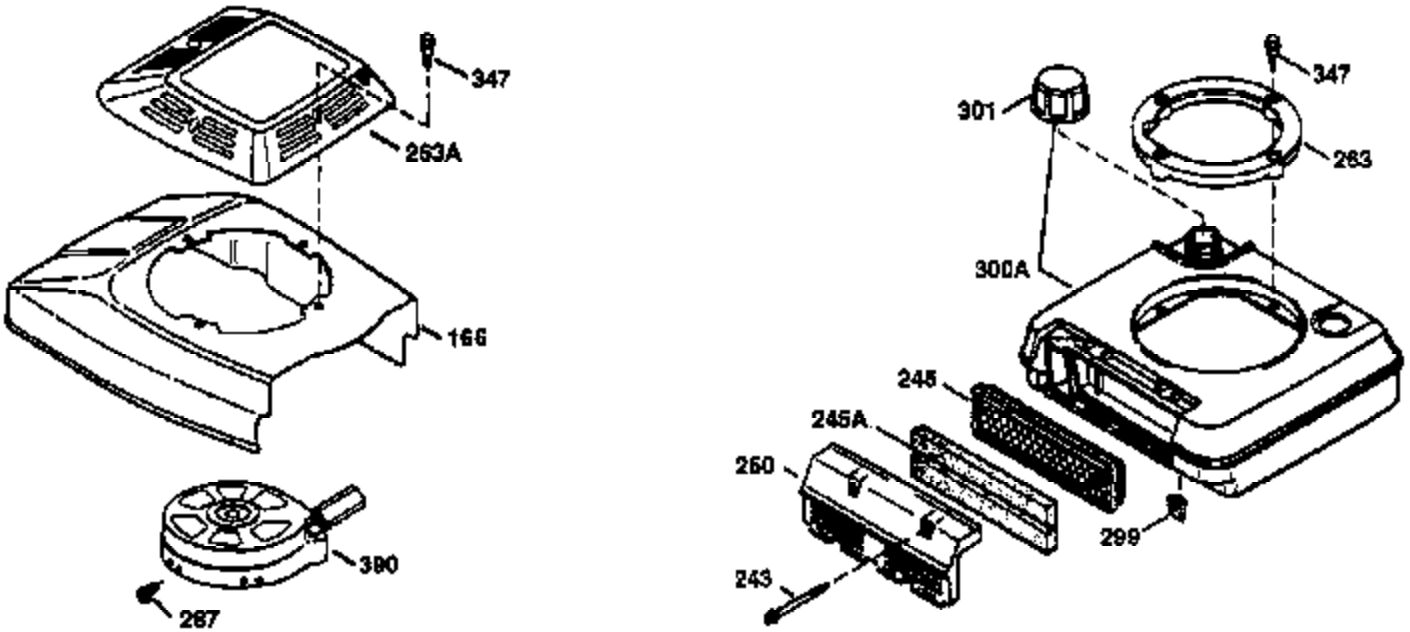

ILLUSTRATION SHOWS TYPICAL PARTS ONLY. ORDER BY PART NUMBER. PARTS NOT LISTED ARE SUPPLIED BY OEM.

VIEW 2 OF 3

Ref #	Part Number	Qty	Description
19	35998	1	Extension Spring
69	35261	1	Mounting Flange Gasket
70	34311D	1	Mounting Flange (Incl. 72 thru 83)
72	36083	1	Oil Drain Plug
75	27897	1	Oil Seal
86	650488	6	Screw, 1/4-20 x 1-1/4"
166	36600	1	Engine Shroud
182	6201	2	Screw, 1/4-28 x 7/8"
185	36544	1	Intake Pipe (Incl. 224)
186	36255	1	Governor Link
223	650451	2	Screw, 1/4-20 x 1"
238	650932	2	Screw, 10-32 x 49/64"
239	34338	1	* Air Cleaner Gasket
245	35066	1	Air Cleaner Filter
250	35986	1	Air Cleaner Cover
287	650926	2	Screw, 8-32 x 21/64"
300	35586	1	Fuel Tank (Incl. 292 & 301)
301	35355	1	Fuel Cap
347	650898A	3	Screw, 10-32 x 27/32"
390	590702	1	Rewind Starter (NOTE: This engine could have been built with 590637 starter. Refer to the design of the air intake louvers for part identification. Individual starter parts do not interchange.)