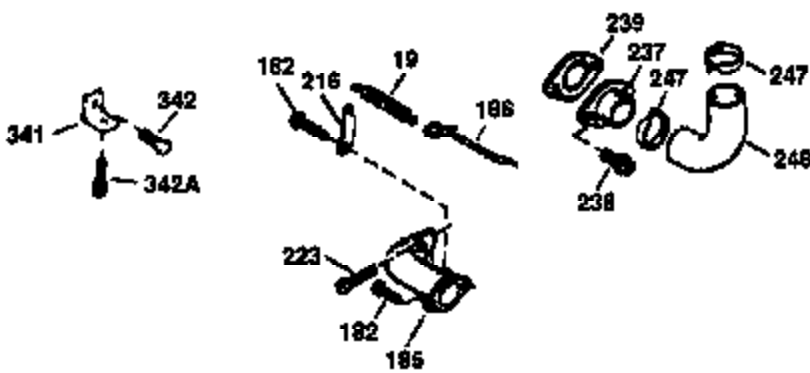

ILLUSTRATION SHOWS TYPICAL PARTS ONLY. ORDER BY PART NUMBER. PARTS NOT LISTED ARE SUPPLIED BY OEM.

VIEW 2 OF 3

Ref #	Part Number	Qty	Description
19	35998	1	Extension Spring
69	35261	1	Mounting Flange Gasket
70	34311D	1	Mounting Flange (Incl. 72 thru 83)
72	36083	1	Oil Drain Plug
75	27897	1	Oil Seal
86	650488	6	Screw, 1/4-20 x 1-1/4"
166	36600	1	Engine Shroud
182	6201	2	Screw, 1/4-28 x 7/8"
185	36544	1	Intake Pipe (Incl. 224)
186	36255	1	Governor Link
223	650451	2	Screw, 1/4-20 x 1"
238	650932	2	Screw, 10-32 x 49/64"
239	34338	1	* Air Cleaner Gasket
245	35066	1	Air Cleaner Filter
250	35986	1	Air Cleaner Cover
287	650926	2	Screw, 8-32 x 21/64"
300	35586	1	Fuel Tank (Incl. 292 & 301)
301	35355	1	Fuel Cap
347	650898A	3	Screw, 10-32 x 27/32"
390	590702	1	Rewind Starter (NOTE: This engine could have been built with 590637 starter. Refer to the design of the air intake louvers for part identification. Individual starter parts do not interchange.)