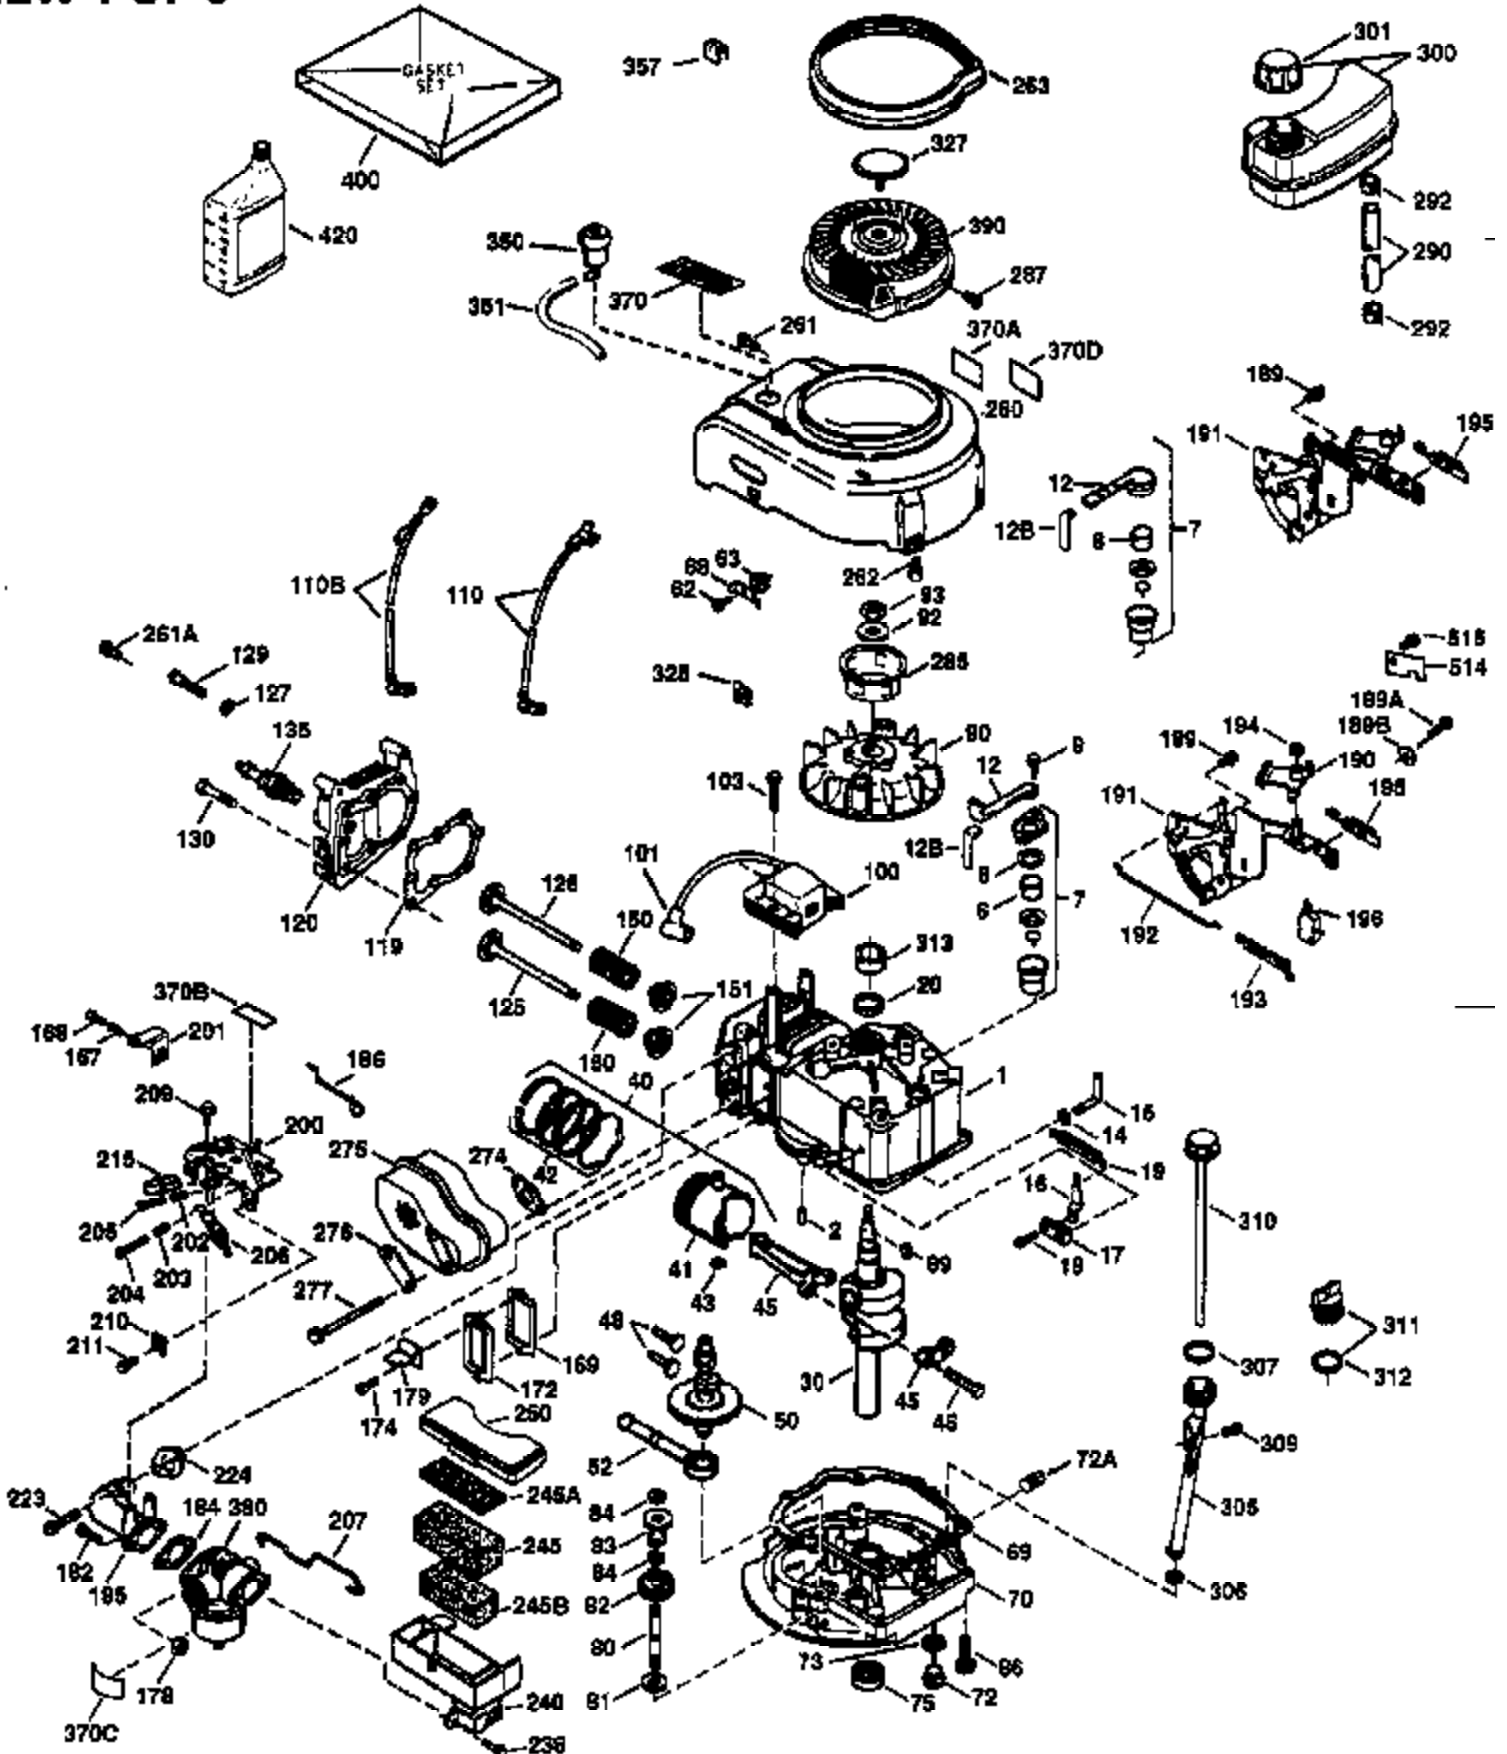

ILLUSTRATION SHOWS TYPICAL PARTS ONLY. ORDER BY PART NUMBER. PARTS NOT LISTED ARE SUPPLIED BY OEM.

VIEW 1 OF 3

Engine Parts List #1

Ref #	Part Number	Qty	Description
1	36478A	1	Cylinder (Incl. 2,7,20 & 125)
2	26727	2	Dowel Pin
6	33734	1	Breather Element
7	36557	1	Breather Ass'y. (Incl. 6 & 12A)
12A	36558	1	Breather Cover & Tube (Incl. 12B)
12B	34695	1	Breather Tube Elbow
14	28277	1	Washer
15	30589	1	Governor Rod (Incl. 14)
16	32651	1	Governor Lever
17	31335	1	Governor Lever Clamp
18	651018	1	Screw, Torx T-15, 8-32 x 19/64"
19	36281	1	Extension Spring
20	32600	1	Oil Seal
30	36215A	1	Crankshaft
40	36073	1	Piston, Pin & Ring Set (Std.)
40	36074	1	Piston, Pin & Ring Set (.010" OS)
40	36075	1	Piston, Pin & Ring Set (.020" OS)
41	36070	1	Piston & Pin Ass'y. (Std.) (Incl. 43)
41	36071	1	Piston & Pin Ass'y. (.010" OS) (Incl. 43)
41	36072	1	Piston & Pin Ass'y. (.020" OS) (Incl. 43)
42	36076	1	Ring Set (Std.)
42	36077	1	Ring Set (.010" OS)
42	36078	1	Ring Set (.020" OS)
43	20381	2	Piston Pin Retaining Ring
45	30963B	1	Connecting Rod Ass'y. (Incl. 46)
46	32610A	2	Connecting Rod Bolt
48	27241	2	Valve Lifter
50	35992	1	Camshaft (MCR)
52	29914	1	Oil Pump Ass'y.
69	35261	1	Mounting Flange Gasket
70	34311D	1	Mounting Flange (Incl. 72 thru 83)
72	36083	1	Oil Drain Plug
75	27897	1	Oil Seal
80	30574A	1	Governor Shaft
81	30590A	1	Washer
82	30591	1	Governor Gear Ass'y. (Incl. 81)
83	30588A	1	Governor Spool
86	650488	6	Screw, 1/4-20 x 1-1/4"
89	611004	1	Flywheel Key
90	611112	1	Flywheel
92	650815	1	Belleville Washer
93	650816	1	Flywheel Nut
100	34443A	1	Solid State Ignition
101	610118	1	Spark Plug Cover
103	651007	2	Screw, Torx T-15, 10-24 x 15/16"
110	34961	1	Ground Wire
119	36477	1	* Cylinder Head Gasket
120	36476	1	Cylinder Head
125	36471	1	Exhaust Valve (Std.) (Incl. 151)
125	36472	1	Exhaust Valve (1/32" OS) (Incl. 151)
126	29314B	1	Intake Valve (Std.) (Incl. 151)
126	29315C	1	Intake Valve (1/32" OS) (Incl. 151)
130	6021A	8	Screw, 5/16-18 x 1-1/2"
135	35395	1	Resistor Spark Plug (RJ19LM)
150	35991	2	Valve Spring
151	31673	2	Valve Spring Cap
169	27234A	1	* Valve Cover Gasket
172	32755	1	Valve Cover