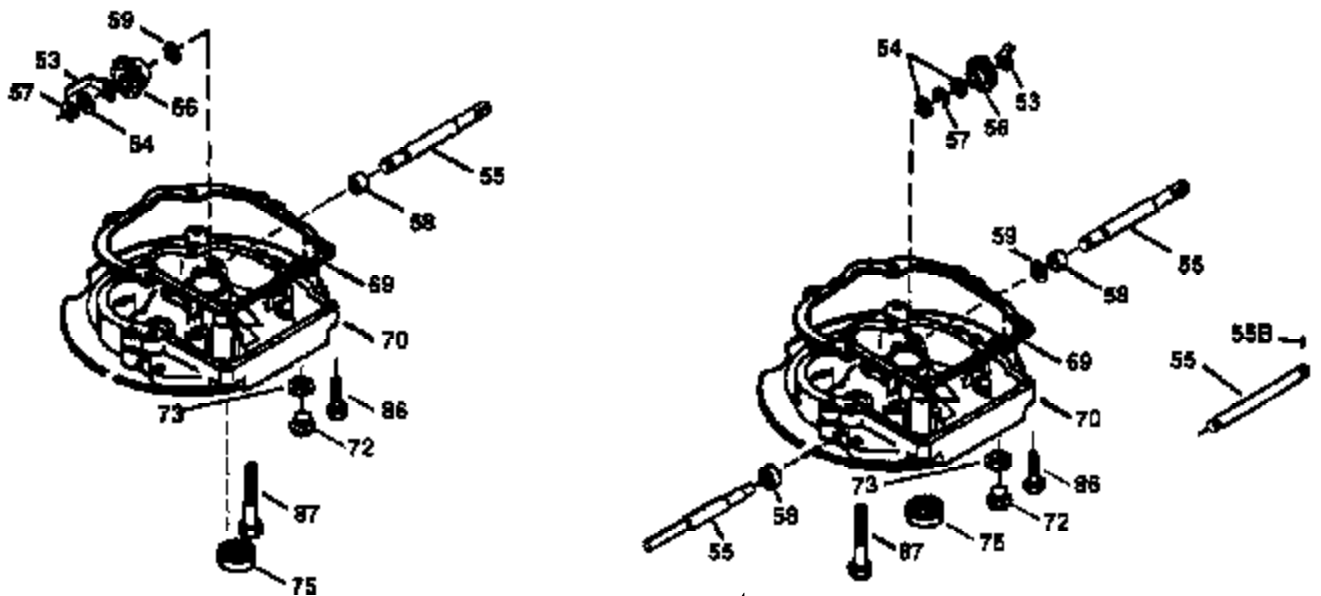

ILLUSTRATION SHOWS TYPICAL PARTS ONLY. ORDER BY PART NUMBER. PARTS NOT LISTED ARE SUPPLIED BY OEM.

VIEW 2 OF 3

Ref #	Part Number	Qty	Description
12A	36558	1	Breather Cover & Tube (Incl. 12B)
19	36281	1	Extension Spring
69	35261	1	Mounting Flange Gasket
70	34311D	1	Mounting Flange (Incl. 72 thru 83)
72	36083	1	Oil Drain Plug
75	27897	1	Oil Seal
86	650488	6	Screw, 1/4-20 x 1-1/4"
166	36600	1	Engine Shroud
182	6201	2	Screw, 1/4-28 x 7/8"
185	36544	1	Intake Pipe
186	34337	1	Governor Link
223	650451	2	Screw, 1/4-20 x 1"
238	650932	2	Screw, 10-32 x 49/64"
239	34338	1	* Air Cleaner Gasket
245	35066	1	Air Cleaner Filter
250	35986	1	Air Cleaner Cover
287	650926	2	Screw, 8-32 x 21/64"
300	35586	1	Fuel Tank (Incl. 292 & 301)
301	35355	1	Fuel Cap
347	650898A	3	Screw, 10-32 x 27/32"
390	590702	1	Rewind Starter (NOTE: This engine could have been built with 590739 starter. Refer to the design of the rope pulley strength ribs for part identification. Individual starter parts do not interchange. Refer to service bulletin 116).