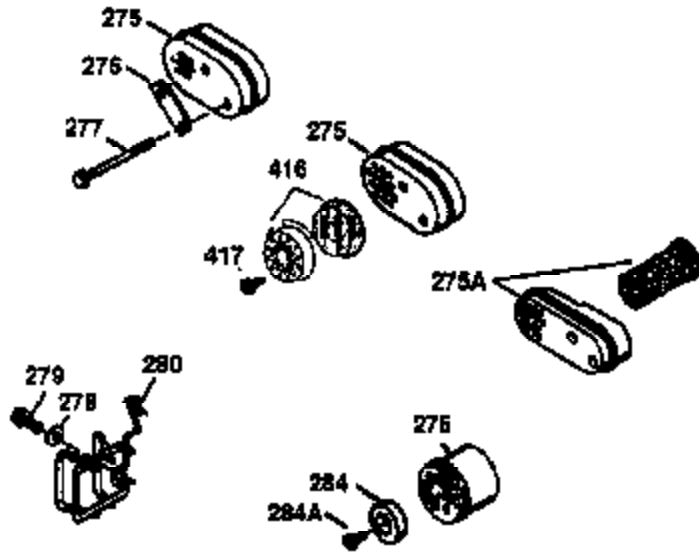

ILLUSTRATION SHOWS TYPICAL PARTS ONLY. ORDER BY PART NUMBER. PARTS NOT LISTED ARE SUPPLIED BY OEM.

VIEW 3 OF 3

Ref #	Part Number	Qty	Description
12A	36558	1	Breather Cover & Tube (Incl. 12B)
90	611112	1	Flywheel
238	650932	2	Screw, 10-32 x 49/64"
239	34338	1	* Air Cleaner Gasket
241	35797	1	Air Cleaner Collar
245	35066	1	Air Cleaner Filter
250	35986	1	Air Cleaner Cover
275	36473	1	Muffler (Incl. 277)
277	650988	2	Screw, 1/4-20 x 2-5/16"
416	36085	1	Spark Arrestor Kit (Incl. 417)(Optional)
417	650760	1	Screw, 8-32 x 3/8" (Optional)