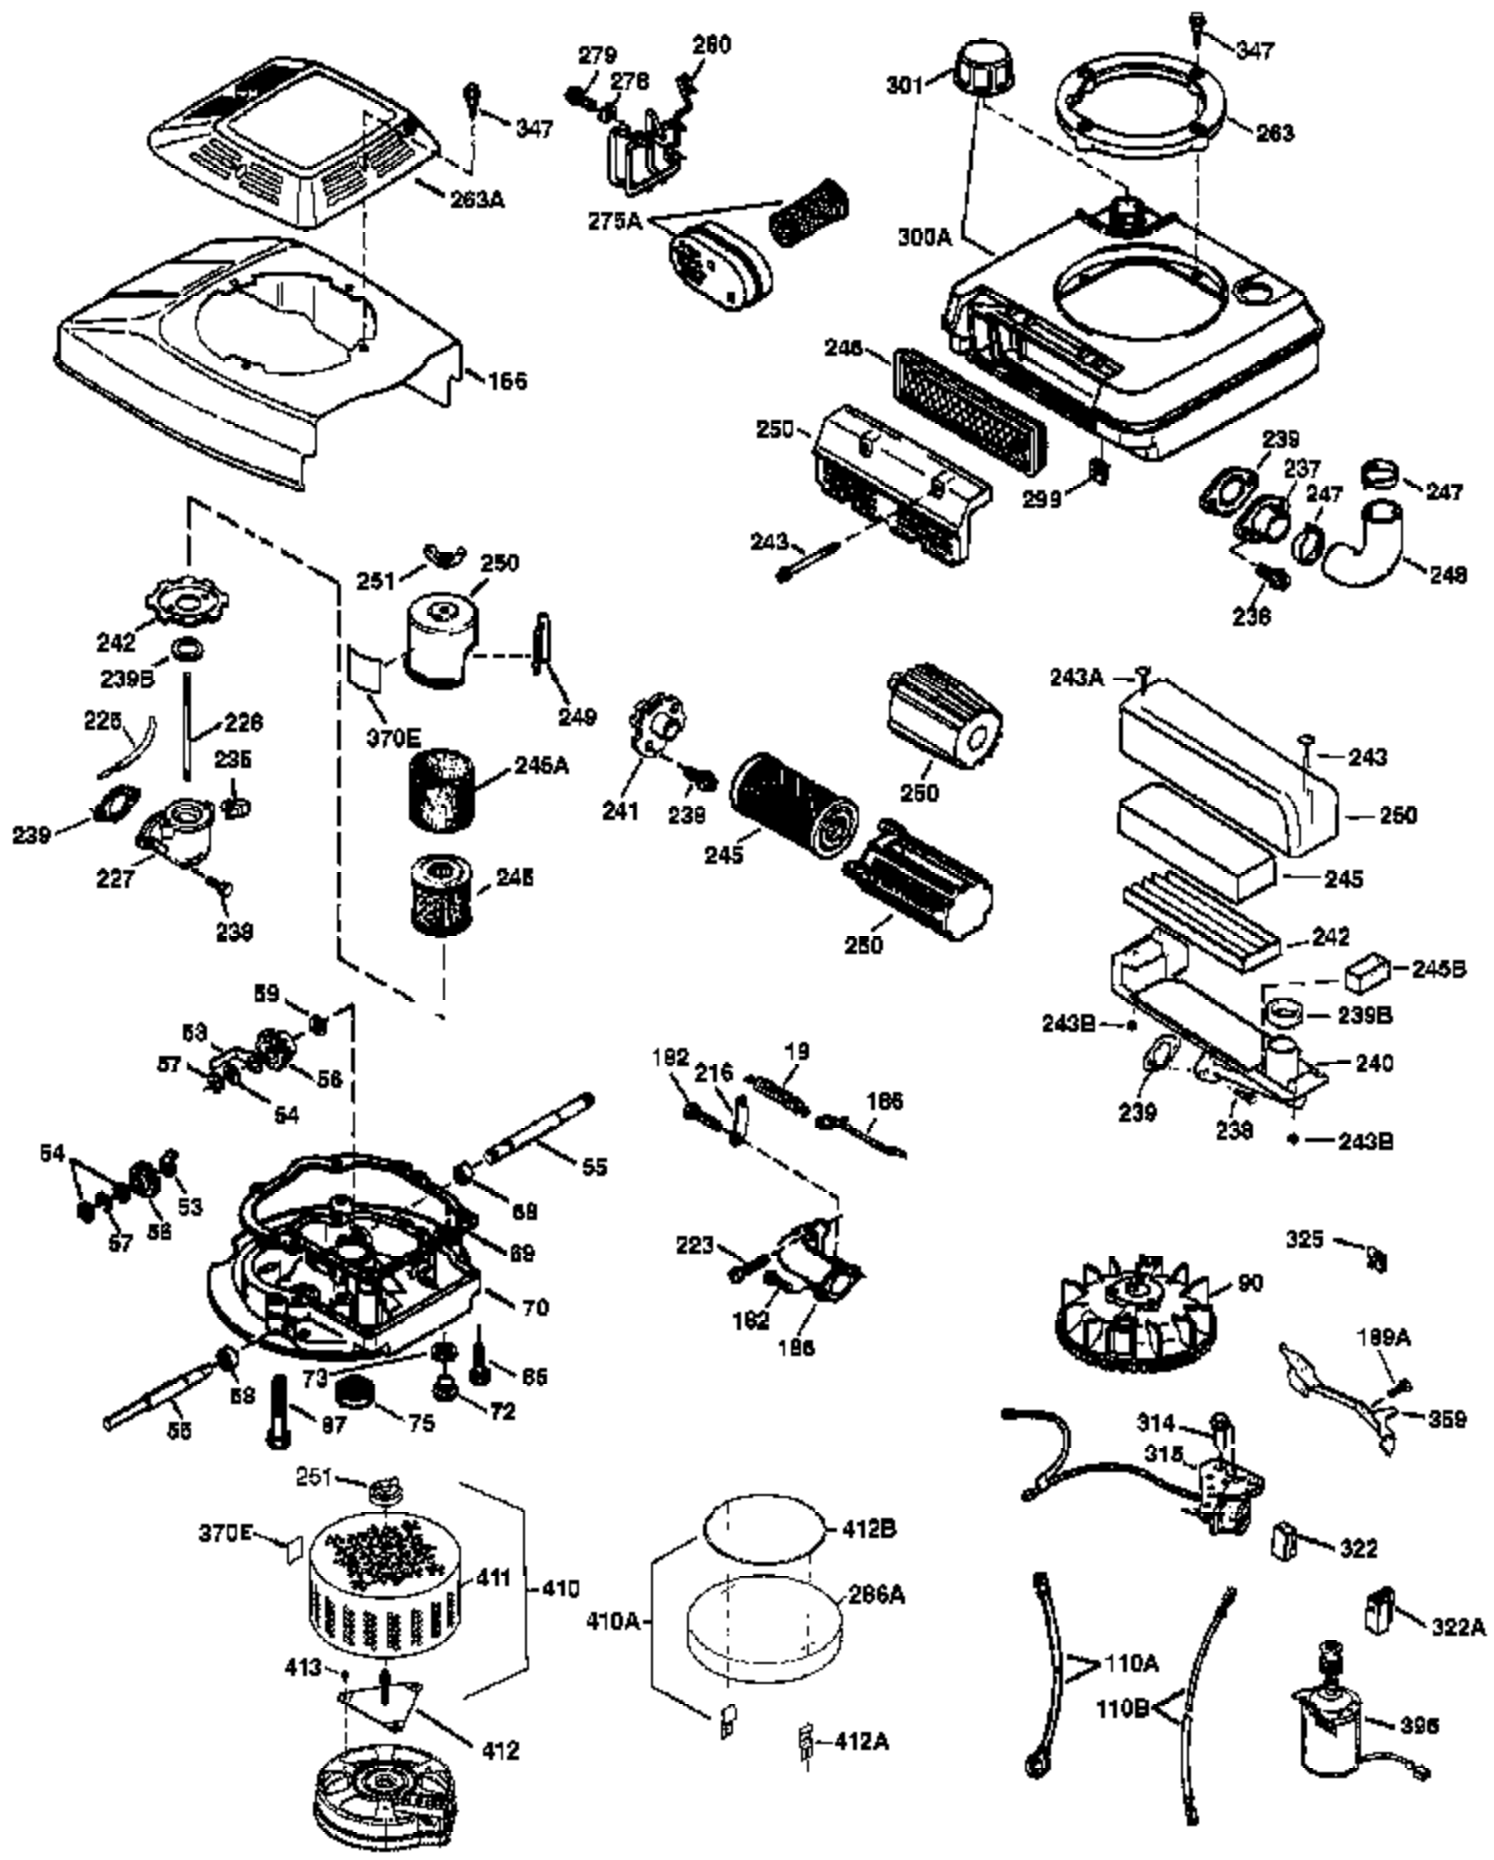

Ref #	Part Number	Qty	Description
19	36281	1	Extension Spring
69	35261	1	Mounting Flange Gasket
70	34311D	1	Mounting Flange (Incl. 72 thru 83)
72	36083	1	Oil Drain Plug
75	27897	1	Oil Seal
86	650488	6	Screw, 1/4-20 x 1-1/4"
90	611112	1	Flywheel
166	36600	1	Engine Shroud
182	6201	2	Screw, 1/4-28 x 7/8"
185	36544	1	Intake Pipe
186	34337	1	Governor Link
223	650451	2	Screw, 1/4-20 x 1"
238	650932	2	Screw, 10-32 x 49/64"
239	34338	1	* Air Cleaner Gasket
241	35797	1	Air Cleaner Collar
245	35066	1	Air Cleaner Filter
250	35986	1	Air Cleaner Cover
301	35355	1	Fuel Cap
347	650898A	3	Screw, 10-32 x 27/32"
380	632733	1	Carburetor (Incl. 184)