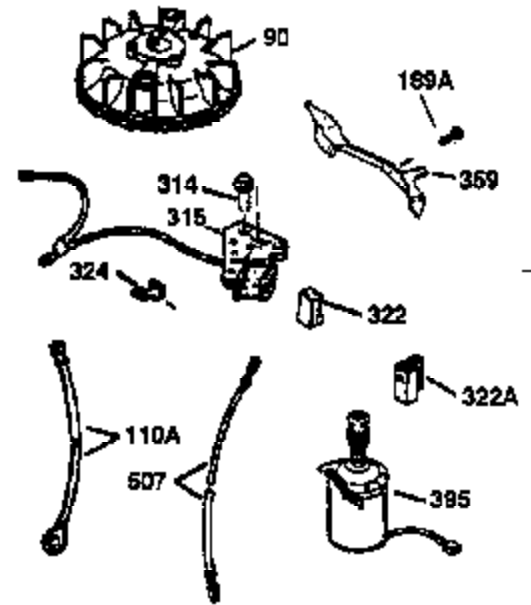

ILLUSTRATION SHOWS TYPICAL PARTS ONLY. ORDER BY PART NUMBER. PARTS NOT LISTED ARE SUPPLIED BY OEM.

VIEW 3 OF 3

Ref #	Part Number	Qty	Description
12A	36558	1	Breather Cover & Tube (Incl. 12B)
90	611112	1	Flywheel
238	650932	2	Screw, 10-32 x 49/64"
239	34338	1	* Air Cleaner Gasket
241	35797	1	Air Cleaner Collar
245	35066	1	Air Cleaner Filter
250	35065	1	Air Cleaner Cover
275A	36664	1	Spark Arrestor Muffler (Optional) (Incl. 284,284A,416,417)
275	36456A	1	Muffler (Incl. 277)
277	650988	2	Screw, 1/4-20 x 2-5/16"
284A	650760	1	Screw, 8-32 x 3/8" (Optional)
284	36663	1	Muffler Deflector (Incl. 284A)(Optional)
370K	36695	1	Starter Decal
416	36085	1	Spark Arrestor Kit (Incl. 417)(Optional)
417	650760	1	Screw, 8-32 x 3/8" (Optional)
900	0	1	Replacement Engine 750782, order from 71-999
900	0		Replacement S/B NONE