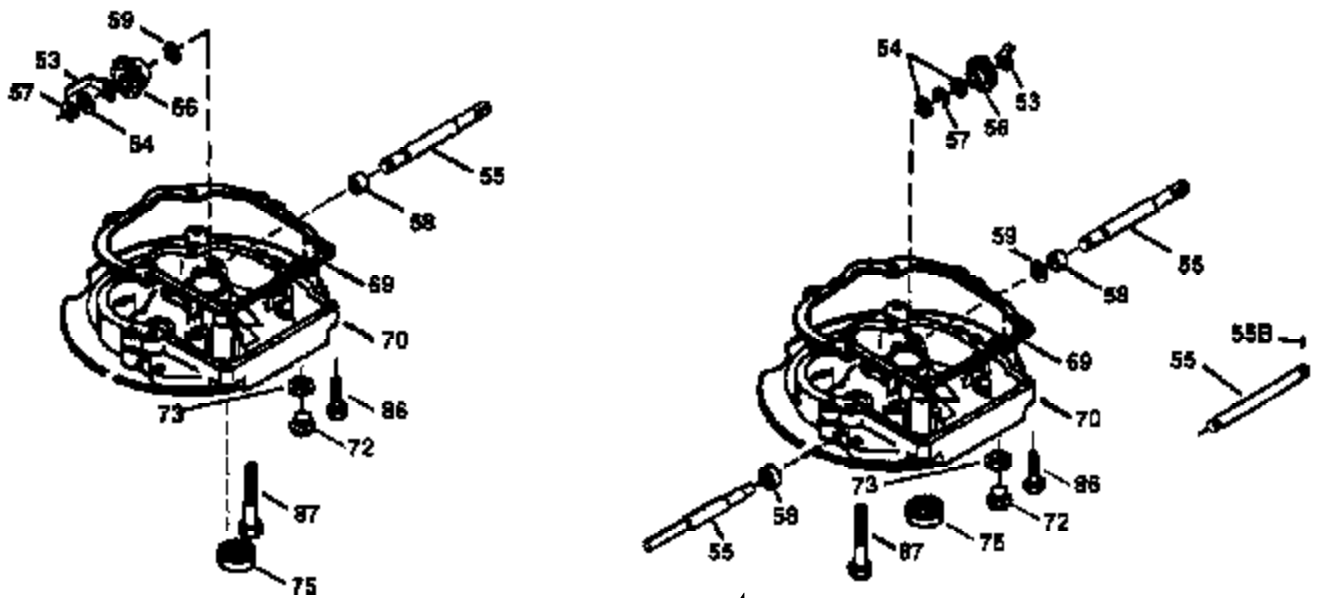

ILLUSTRATION SHOWS TYPICAL PARTS ONLY. ORDER BY PART NUMBER. PARTS NOT LISTED ARE SUPPLIED BY OEM.

VIEW 2 OF 3

Ref #	Part Number	Qty	Description
12A	36558	1	Breather Cover & Tube (Incl. 12B)
19	36281	1	Extension Spring
53	31745	1	Tang Washer
54	31747	1	Washer
55	35667	1	P.T.O. Shaft
56	31746	1	L.H. Worm Gear
57	31749	1	Retainer Ring
58	31744	1	Oil Seal
59	31787	1	Washer
69	35261	1	Mounting Flange Gasket
70	33521E	1	Mounting Flange (Incl. 58,72 thru 83)
72	36083	1	Oil Drain Plug
75	26208	1	Oil Seal
86	650488	5	Screw, 1/4-20 x 1-1/4"
87	650492	1	Screw, 1/4-20 x 2-1/4"
182	6201	2	Screw, 1/4-28 x 7/8"
185	36544	1	Intake Pipe
186	34358	1	Governor Link
223	650451	2	Screw, 1/4-20 x 1"
238	650932	2	Screw, 10-32 x 49/64"
239	34338	1	* Air Cleaner Gasket
245	35066	1	Air Cleaner Filter
250	35065	1	Air Cleaner Cover
287	650926	2	Screw, 8-32 x 21/64"
298	28763	3	Screw, 10-32 x 35/64"
300	36916	1	Fuel Tank (Incl. 292 & 301)
301	36246	1	Fuel Cap
370K	36695	1	Starter Decal
390	590694	1	Rewind Starter (NOTE: This engine could have been built with 590737 starter. Refer to the design of the rope pulley strength ribs for part identification. Individual starter parts do not interchange.)
900	0	1	Replacement Engine 750782, order from 71-999
900	0		Replacement S/B NONE