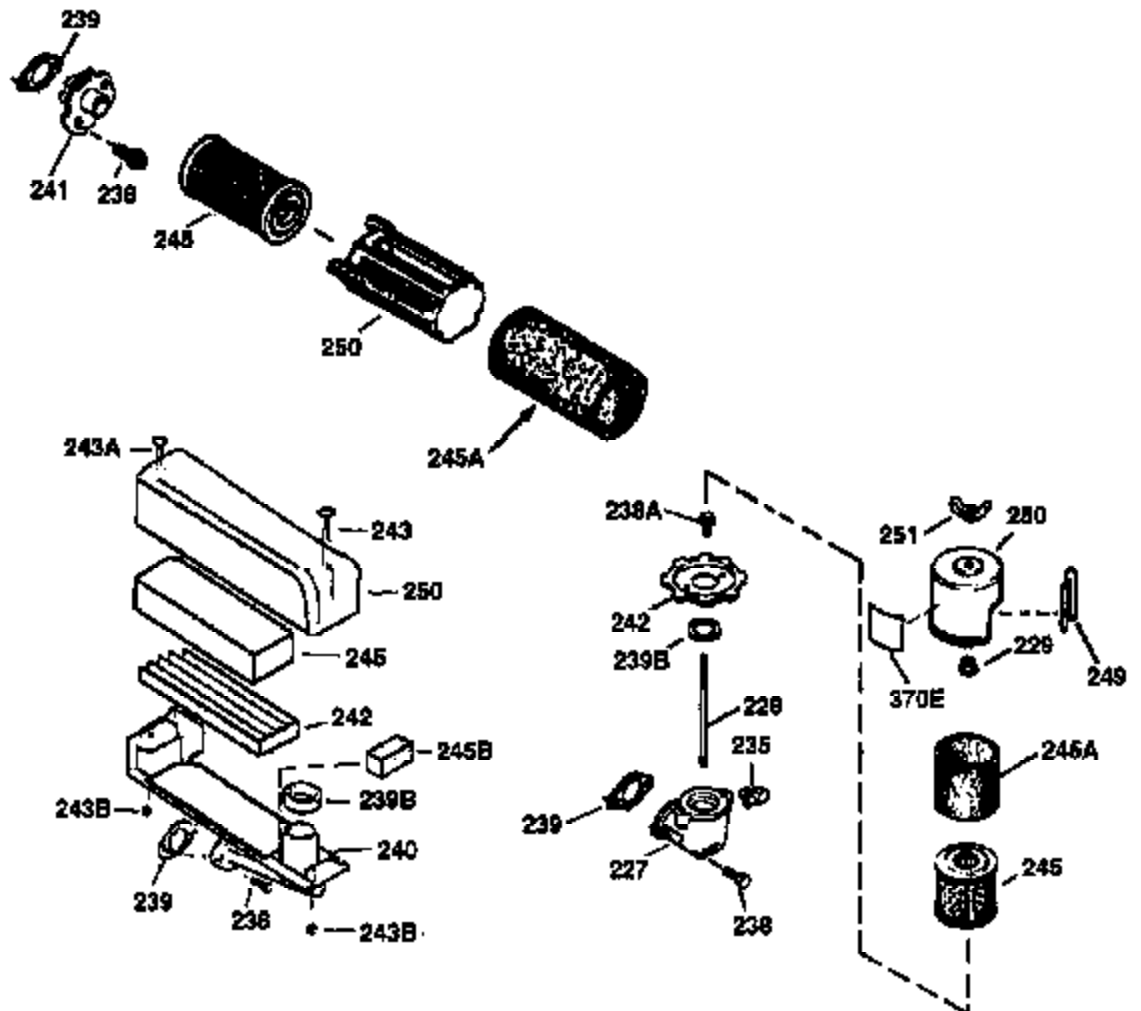

ILLUSTRATION SHOWS TYPICAL PARTS ONLY. ORDER BY PART NUMBER. PARTS NOT LISTED ARE SUPPLIED BY OEM.

VIEW 3 OF 3

Ref #	Part Number	Qty	Description
12A	36558	1	Breather Cover & Tube (Incl. 12B)
90	611112	1	Flywheel
238	650932	2	Screw, 10-32 x 49/64"
239	34338	1	* Air Cleaner Gasket
241	35797	1	Air Cleaner Collar
245	35066	1	Air Cleaner Filter
250	35065	1	Air Cleaner Cover
275A	36664	1	Spark Arrestor Muffler (Optional) (Incl. 284,284A,416,417)
275	36456A	1	Muffler (Incl. 277)
277	650988	2	Screw, 1/4-20 x 2-5/16"
284A	650760	1	Screw, 8-32 x 3/8" (Optional)
284	36663	1	Muffler Deflector (Incl. 284A)(Optional)
370K	36695	1	Starter Decal
416	36085	1	Spark Arrestor Kit (Incl. 417)(Optional)
417	650760	1	Screw, 8-32 x 3/8" (Optional)
900	0	1	Replacement Engine 750782, order from 71-999
900	0		Replacement S/B NONE