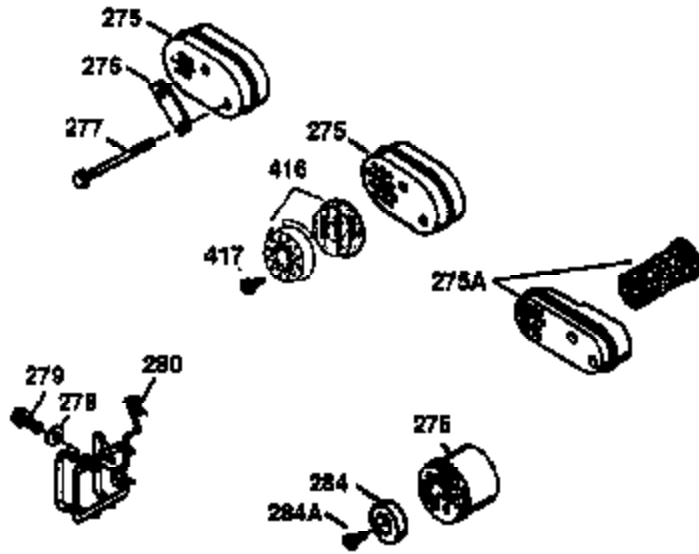

ILLUSTRATION SHOWS TYPICAL PARTS ONLY. ORDER BY PART NUMBER. PARTS NOT LISTED ARE SUPPLIED BY OEM.

VIEW 3 OF 3

Ref #	Part Number	Qty	Description
12A	36558	1	Breather Cover & Tube (Incl. 12B)
90	611112	1	Flywheel
238	650932	2	Screw, 10-32 x 49/64"
239	34338	1	* Air Cleaner Gasket
241	35797	1	Air Cleaner Collar
245	35066	1	Air Cleaner Filter
250	35065	1	Air Cleaner Cover
275A	36664	1	Spark Arrestor Muffler (Optional) (Incl. 284,284A,416,417)
275	36456A	1	Muffler (Incl. 277)
277	650988	2	Screw, 1/4-20 x 2-5/16"
284A	650760	1	Screw, 8-32 x 3/8" (Optional)
284	36663	1	Muffler Deflector (Incl. 284A)(Optional)
370K	36695	1	Starter Decal
416	36085	1	Spark Arrestor Kit (Incl. 417)(Optional)
417	650760	1	Screw, 8-32 x 3/8" (Optional)
900	0	1	Replacement Engine 750782, order from 71-999
900	0		Replacement S/B NONE