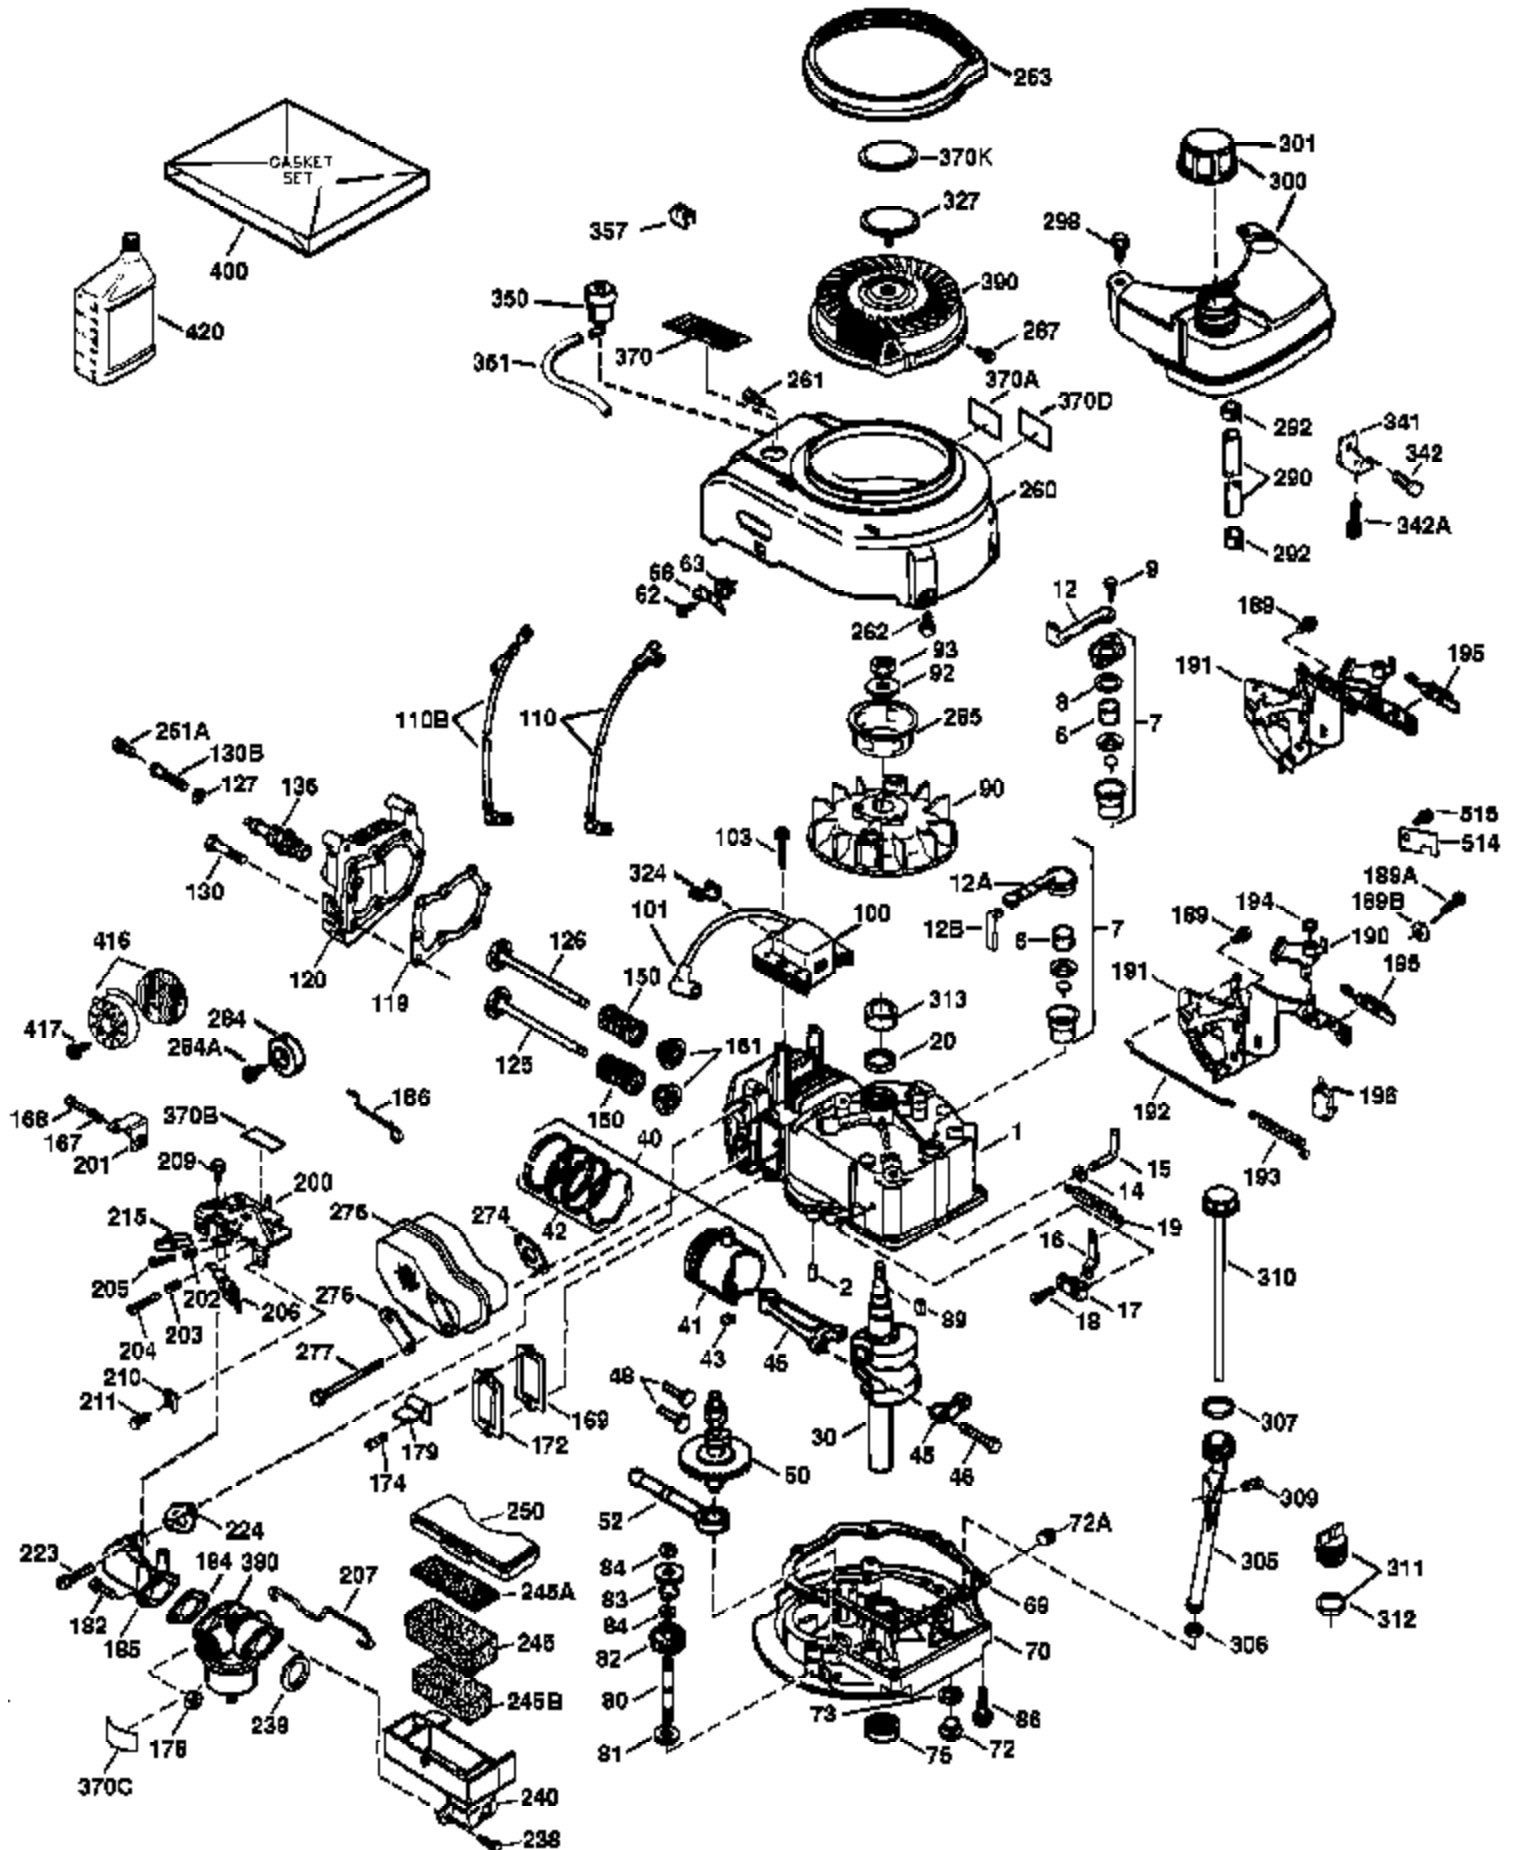

## Engine Parts List #1

Ref #	Part Number	Qty	Description
1	36478A	1	Cylinder (Incl. 2,7,20 & 125)
2	26727	2	Dowel Pin
6	33734	1	Breather Element
7	36557	1	Breather Body Ass'y. (Incl. 6 & 12)
12B	34695	1	Breather Tube Elbow
12	36558	1	Breather Cover & Tube (Incl. 12B)
14	28277	1	Washer
15	30589	1	Governor Rod (Incl. 14)
16	32651	1	Governor Lever
17	31335	1	Governor Lever Clamp
18	650548	1	Screw, 8-32 x 5/16"
19	36281	1	Extension Spring
20	32600	1	Oil Seal
30	35996	1	Crankshaft
40	36073	1	Piston, Pin & Ring Set (Std.)
40	36074	1	Piston, Pin & Ring Set (.010" OS)
40	36075	1	Piston, Pin & Ring Set (.020" OS)
41	36070	1	Piston & Pin Ass'y. (Std.) (Incl. 43)
41	36071	1	Piston & Pin Ass'y. (.010" OS) (Incl. 43)
41	36072	1	Piston & Pin Ass'y. (.020" OS) (Incl. 43)
42	36076	1	Ring Set (Std.)
42	36077	1	Ring Set (.010" OS)
42	36078	1	Ring Set (.020" OS)
43	20381	2	Piston Pin Retaining Ring
45	30963B	1	Connecting Rod Ass'y. (Incl. 46)
46	32610A	2	Connecting Rod Bolt
48	27241	2	Valve Lifter
50	35992	1	Camshaft (MCR)
52	29914	1	Oil Pump Ass'y.
69	35261	1	Mounting Flange Gasket
70	34311D	1	Mounting Flange (Incl. 72 thru 83)
72	36083	1	Oil Drain Plug
75	27897	1	Oil Seal
80	30574A	1	Governor Shaft
81	30590A	1	Washer
82	30591	1	Governor Gear Ass'y. (Incl. 81)
83	30588A	1	Governor Spool
86	650488	6	Screw, 1/4-20 x 1-1/4"
89	611004	1	Flywheel Key
90	611112	1	Flywheel
92	650815	1	Belleville Washer
93	650816	1	Flywheel Nut
100	34443A	1	Solid State Ignition
101	610118	1	Spark Plug Cover
103	651007	2	Screw, Torx T-15, 10-24 x 15/16"
110	34961	1	Ground Wire
119	36477	1	* Cylinder Head Gasket
120	36476	1	Cylinder Head
125	36471	1	Exhaust Valve (Std.) (Incl. 151)
125	36472	1	Exhaust Valve (1/32" OS) (Incl. 151)
126	29314B	1	Intake Valve (Std.) (Incl. 151)
126	29315C	1	Intake Valve (1/32" OS) (Incl. 151)
130	6021A	8	Screw, 5/16-18 x 1-1/2"
135	35395	1	Resistor Spark Plug (RJ19LM)
150	35991	2	Valve Spring
151	31673	2	Valve Spring Cap
169	27234A	1	* Valve Cover Gasket
172	32755	1	Valve Cover