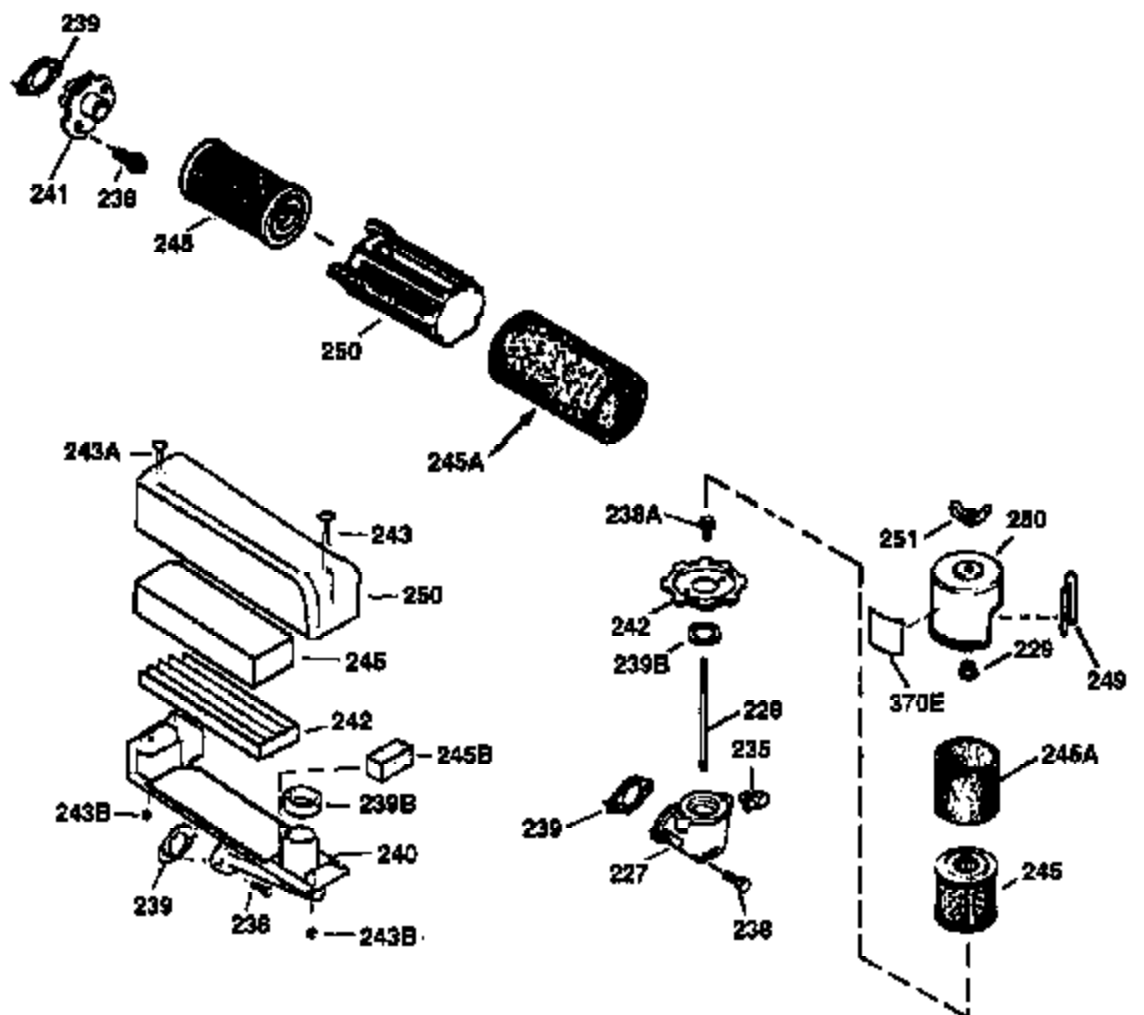

ILLUSTRATION SHOWS TYPICAL PARTS ONLY. ORDER BY PART NUMBER. PARTS NOT LISTED ARE SUPPLIED BY OEM.

VIEW 3 OF 3

Ref #	Part Number	Qty	Description
90	611112	1	Flywheel
238	650932	2	Screw, 10-32 x 49/64"
239	34338	1	* Air Cleaner Gasket
241	35797	1	Air Cleaner Collar
245	35066	1	Air Cleaner Filter
250	35065	1	Air Cleaner Cover
275	36456A	1	Muffler (Incl. 277)
277	650988	2	Screw, 1/4-20 x 2-5/16"