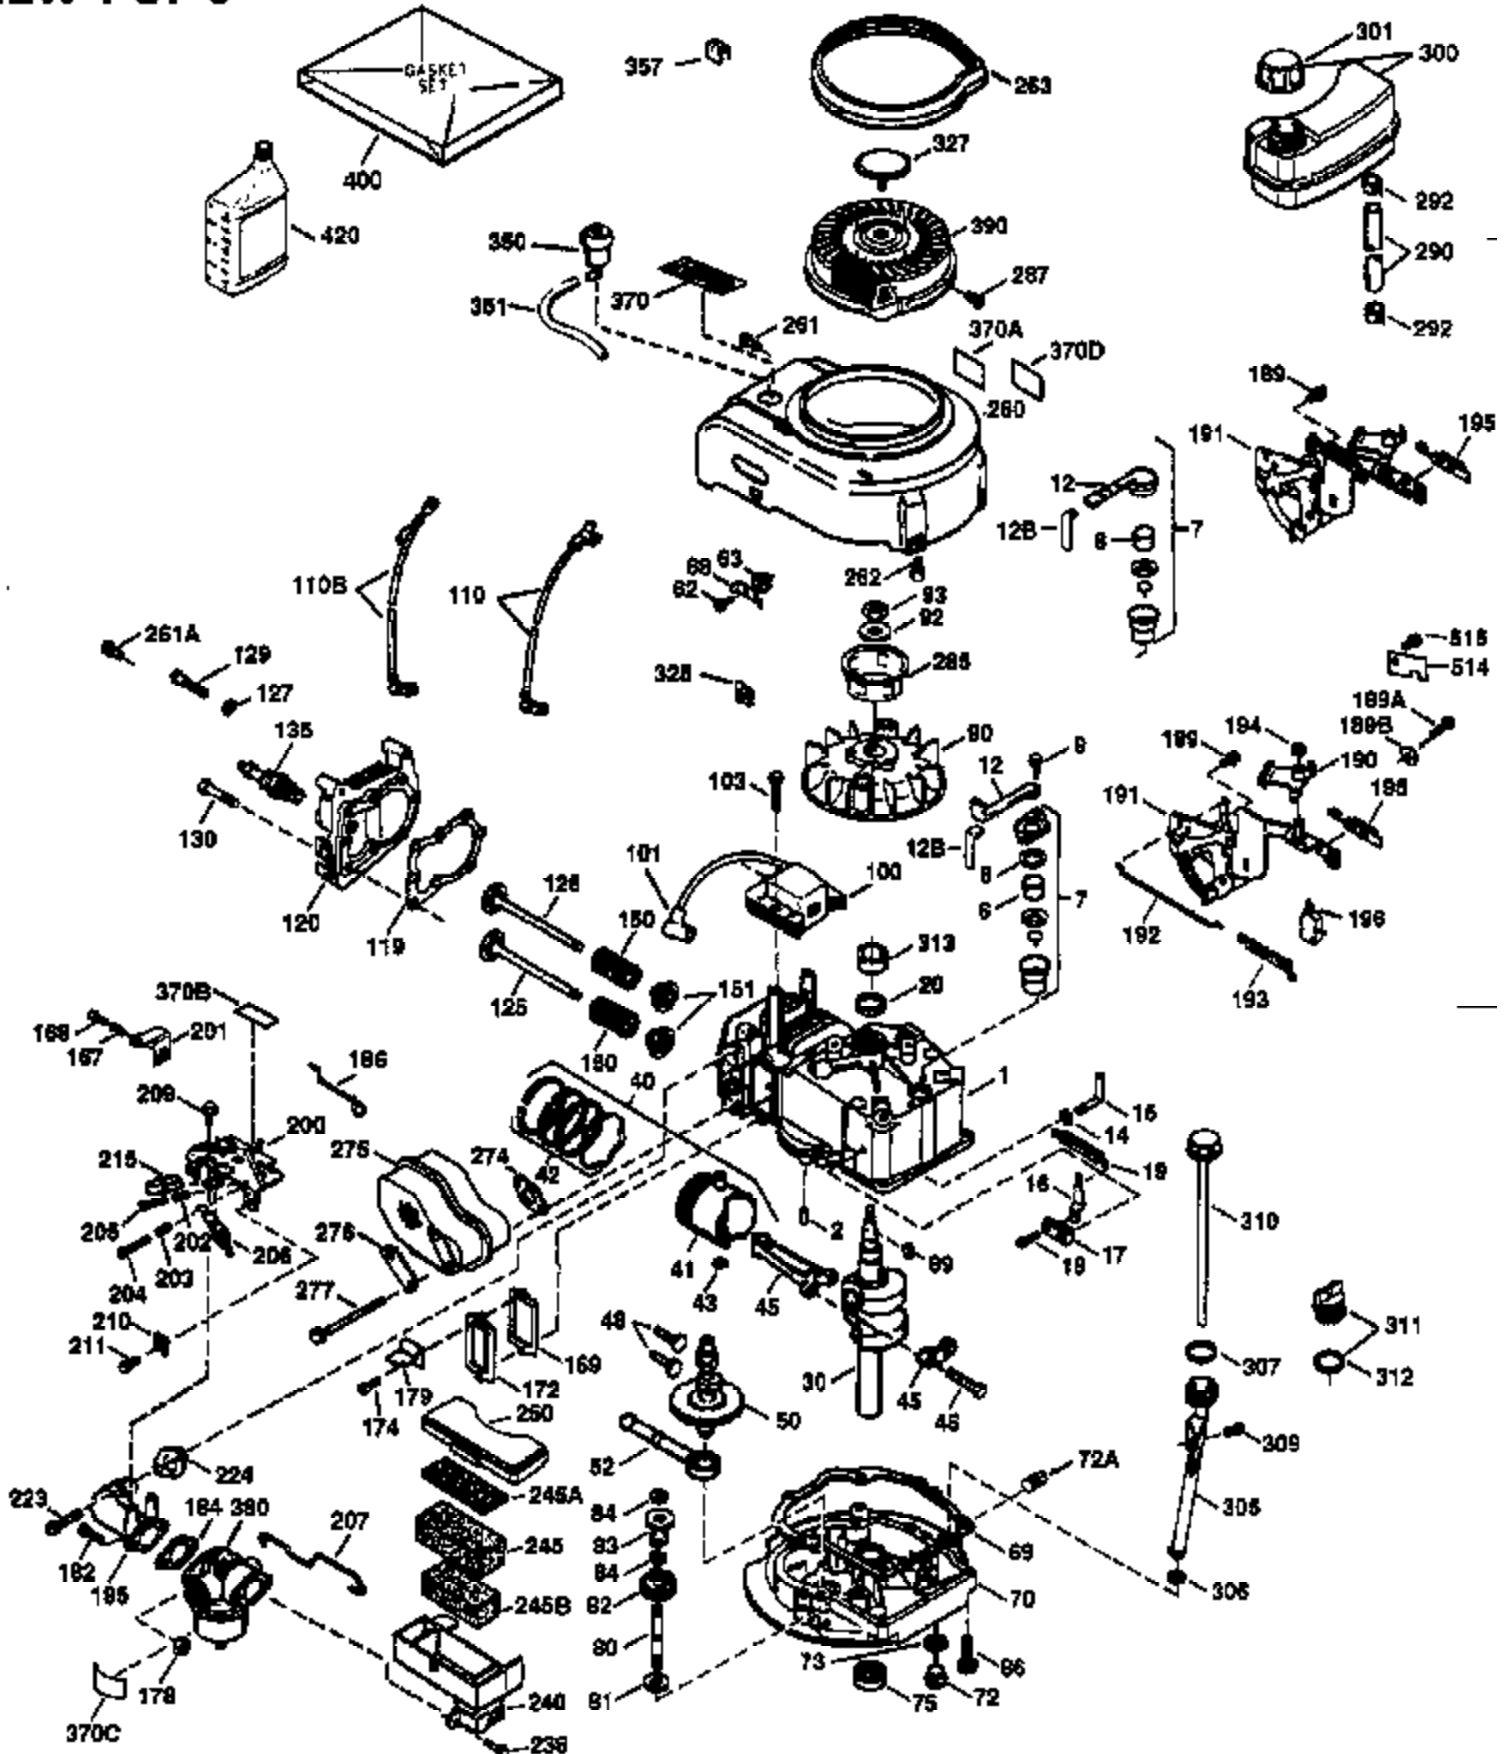

ILLUSTRATION SHOWS TYPICAL PARTS ONLY. ORDER BY PART NUMBER. PARTS NOT LISTED ARE SUPPLIED BY OEM.

VIEW 1 OF 3

Engine Parts List #1

Ref #	Part Number	Qty	Description
1	36478	1	Cylinder (Incl. 2,20 & 125)
2	26727	2	Dowel Pin
6	33734	1	Breather Element
7	34214A	1	Breather Ass'y. (Incl.6,8,9,12 & 12B)
8	33735	1	* Breather Gasket
9	30200	2	Screw, 10-24 x 9/16"
12	33886	1	Breather Tube
12B	34695	1	Breather Tube Elbow
14	28277	1	Washer
15	30589	1	Governor Rod (Incl. 14)
16	31383A	1	Governor Lever
17	31335	1	Governor Lever Clamp
18	650548	1	Screw, 8-32 x 5/16"
19	36281	1	Extension Spring
20	32600	1	Oil Seal
30	35996	1	Crankshaft
40	36073	1	Piston, Pin & Ring Set (Std.)
40	36074	1	Piston, Pin & Ring Set (.010" OS)
40	36075	1	Piston, Pin & Ring Set (.020" OS)
41	36070	1	Piston & Pin Ass'y. (Std.) (Incl. 43)
41	36071	1	Piston & Pin Ass'y. (.010" OS) (Incl. 43)
41	36072	1	Piston & Pin Ass'y. (.020" OS) (Incl. 43)
42	36076	1	Ring Set (Std.)
42	36077	1	Ring Set (.010" OS)
42	36078	1	Ring Set (.020" OS)
43	20381	2	Piston Pin Retaining Ring
45	30963B	1	Connecting Rod Ass'y. (Incl. 46)
46	32610A	2	Connecting Rod Bolt
48	27241	2	Valve Lifter
50	35992	1	Camshaft (MCR)
52	29914	1	Oil Pump Ass'y.
69	35261	1	Mounting Flange Gasket
70	34311D	1	Mounting Flange (Incl. 72 thru 83)
72	36083	1	Oil Drain Plug
75	27897	1	Oil Seal
80	30574A	1	Governor Shaft
81	30590A	1	Washer
82	30591	1	Governor Gear Ass'y. (Incl. 81)
83	30588A	1	Governor Spool
86	650488	6	Screw, 1/4-20 x 1-1/4"
89	611004	1	Flywheel Key
90	611112	1	Flywheel
92	650815	1	Belleville Washer
93	650816	1	Flywheel Nut
100	34443A	1	Solid State Ignition
101	610118	1	Spark Plug Cover
103	650814	2	Screw, Torx T-15, 10-24 x 1"
110	34961	1	Ground Wire
119	36477	1	* Cylinder Head Gasket
120	36476	1	Cylinder Head
125	36471	1	Exhaust Valve (Std.) (Incl. 151)
125	36472	1	Exhaust Valve (1/32" OS) (Incl. 151)
126	29314B	1	Intake Valve (Std.) (Incl. 151)
126	29315C	1	Intake Valve (1/32" OS) (Incl. 151)
130	6021A	8	Screw, 5/16-18 x 1-1/2"
135	35395	1	Resistor Spark Plug (RJ19LM)
150	35991	2	Valve Spring
151	31673	2	Valve Spring Cap