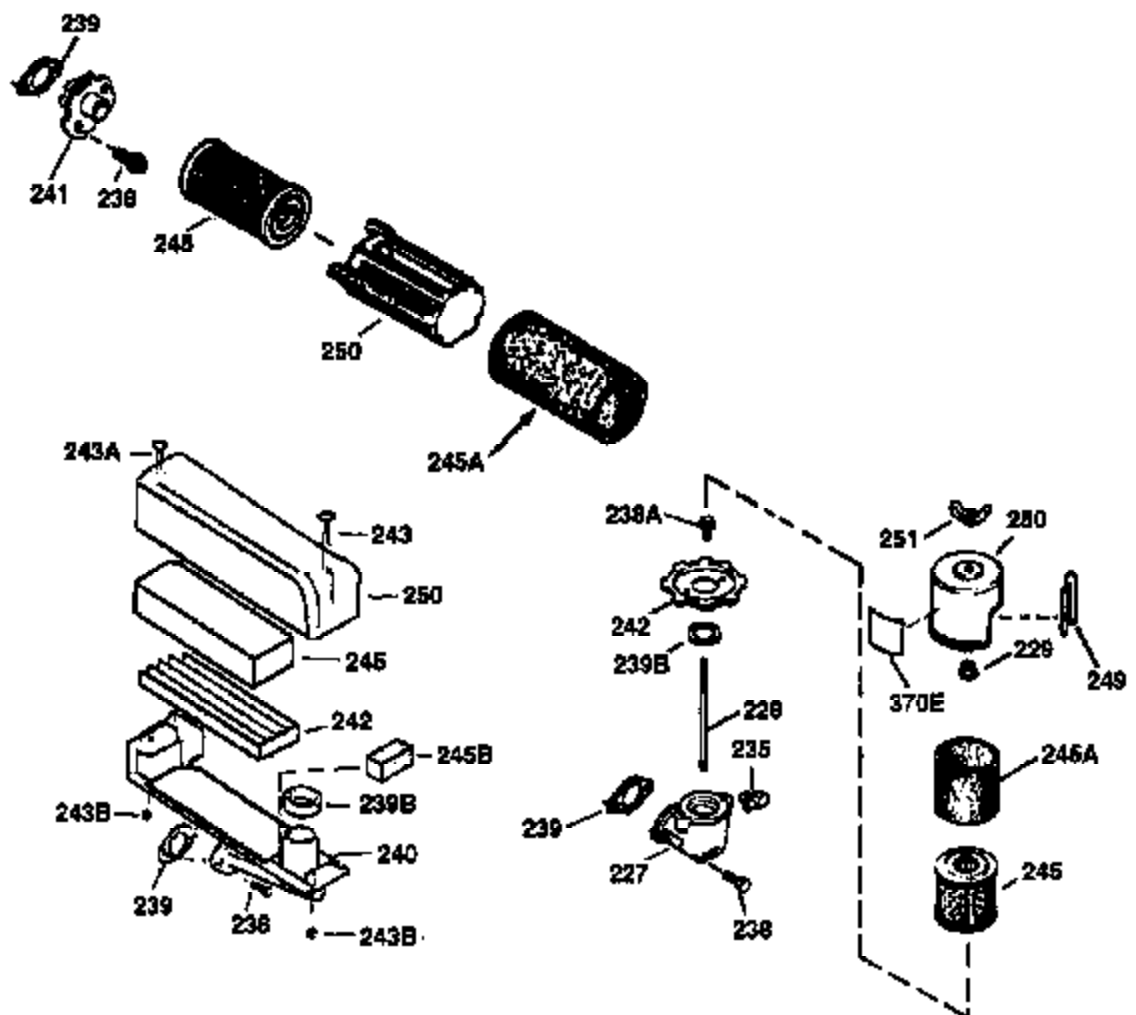

Ref #	Part Number	Qty	Description
400	36481	1	* Gasket Set (Incl. items marked PK i n notes). Incl. Part #s 26756 (1), 27234A (1), 33735 (1), 34265 (1), 34338 (1), 34690A (1), 35261 (1), 36477 (1)
420	730225	1	SAE 30 4-Cycle Engine Oil (Quart)

ILLUSTRATION SHOWS TYPICAL PARTS ONLY. ORDER BY PART NUMBER. PARTS NOT LISTED ARE SUPPLIED BY OEM.

VIEW 2 OF 3

Ref #	Part Number	Qty	Description
19	31361	1	Extension Spring
69	35261	1	Mounting Flange Gasket
70	34311D	1	Mounting Flange (Incl. 72 thru 83)
72	36083	1	Oil Drain Plug
75	27897	1	Oil Seal
86	650488	6	Screw, 1/4-20 x 1-1/4"
182	6201	2	Screw, 1/4-28 x 7/8"
185	31384A	1	Intake Pipe (Incl. 224)
186	32653	1	Governor Link
216	33086	1	R.P.M. Adjusting Lever
223	650451	2	Screw, 1/4-20 x 1"
238	650806	2	Screw, 10-32 x 5/8"
239	34338	1	* Air Cleaner Gasket
245	35604	1	Air Cleaner Filter
245A	34927	1	Air Cleaner Filter
250	35665	1	Air Cleaner Cover
287	650926	2	Screw, 8-32 x 21/64"
298	28763	3	Screw, 10-32 x 35/64"
300	34979A	1	Fuel Tank (Incl. 292 & 301)
301	35355	1	Fuel Cap
390	590694	1	Rewind Starter (NOTE: This engine could have been built with 590686 starter. Refer to the design of the air intake louvers for part identification. Individual starter parts do not interchange.)

ILLUSTRATION SHOWS TYPICAL PARTS ONLY. ORDER BY PART NUMBER. PARTS NOT LISTED ARE SUPPLIED BY OEM.

VIEW 3 OF 3

Ref #	Part Number	Qty	Description
90	611044	1	Flywheel
110A	34970	1	Ground Wire
238	650806	2	Screw, 10-32 x 5/8"
239	34338	1	* Air Cleaner Gasket
240	34858	1	Air Cleaner Body
245	35604	1	Air Cleaner Filter
245B	35605	1	Air Cleaner Filter
245A	34927	1	Air Cleaner Filter
250	35665	1	Air Cleaner Cover
275	36491	1	Muffler (Incl. 277)
277	650988	2	Screw, 1/4-20 x 2-5/16"
314	650767	2	Screw, 8-32 x 27/64"
315	34960	1	Alternator Coil
322	34977	1	Connector Body