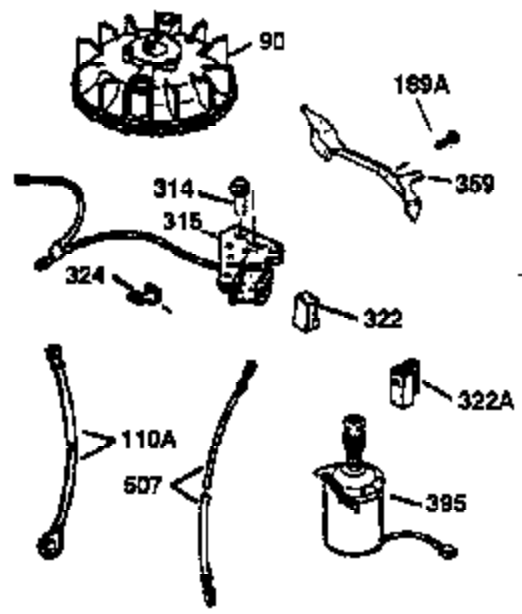

Ref #	Part Number	Qty	Description
400	36481	1	* Gasket Set (Incl. items marked PK i n notes). Incl. Part #s 26756 (1), 27234A (1), 33735 (1), 34265 (1), 34338 (1), 34690A (1), 35261 (1), 36477 (1)
420	730225	1	SAE 30 4-Cycle Engine Oil (Quart)

ILLUSTRATION SHOWS TYPICAL PARTS ONLY. ORDER BY PART NUMBER. PARTS NOT LISTED ARE SUPPLIED BY OEM.

VIEW 2 OF 3

Ref #	Part Number	Qty	Description
19	31361	1	Extension Spring
69	35261	1	Mounting Flange Gasket
70	34311D	1	Mounting Flange (Incl. 72 thru 83)
72	36083	1	Oil Drain Plug
75	27897	1	Oil Seal
86	650488	6	Screw, 1/4-20 x 1-1/4"
182	6201	2	Screw, 1/4-28 x 7/8"
185	31384A	1	Intake Pipe (Incl. 224)
186	32653	1	Governor Link
216	33086	1	R.P.M. Adjusting Lever
223	650451	2	Screw, 1/4-20 x 1"
238	650806	2	Screw, 10-32 x 5/8"
239	34338	1	* Air Cleaner Gasket
245	35604	1	Air Cleaner Filter
245A	34927	1	Air Cleaner Filter
250	35665	1	Air Cleaner Cover
287	650926	2	Screw, 8-32 x 21/64"
298	28763	3	Screw, 10-32 x 35/64"
300	34979A	1	Fuel Tank (Incl. 292 & 301)
301	35355	1	Fuel Cap
390	590694	1	Rewind Starter (NOTE: This engine could have been built with 590686 starter. Refer to the design of the air intake louvers for part identification. Individual starter parts do not interchange.)

ILLUSTRATION SHOWS TYPICAL PARTS ONLY. ORDER BY PART NUMBER. PARTS NOT LISTED ARE SUPPLIED BY OEM.

VIEW 3 OF 3

Ref #	Part Number	Qty	Description
90	611044	1	Flywheel
110A	34970	1	Ground Wire
238	650806	2	Screw, 10-32 x 5/8"
239	34338	1	* Air Cleaner Gasket
240	34858	1	Air Cleaner Body
245	35604	1	Air Cleaner Filter
245B	35605	1	Air Cleaner Filter
245A	34927	1	Air Cleaner Filter
250	35665	1	Air Cleaner Cover
275	36491	1	Muffler (Incl. 277)
277	650988	2	Screw, 1/4-20 x 2-5/16"
314	650767	2	Screw, 8-32 x 27/64"
315	34960	1	Alternator Coil
322	34977	1	Connector Body