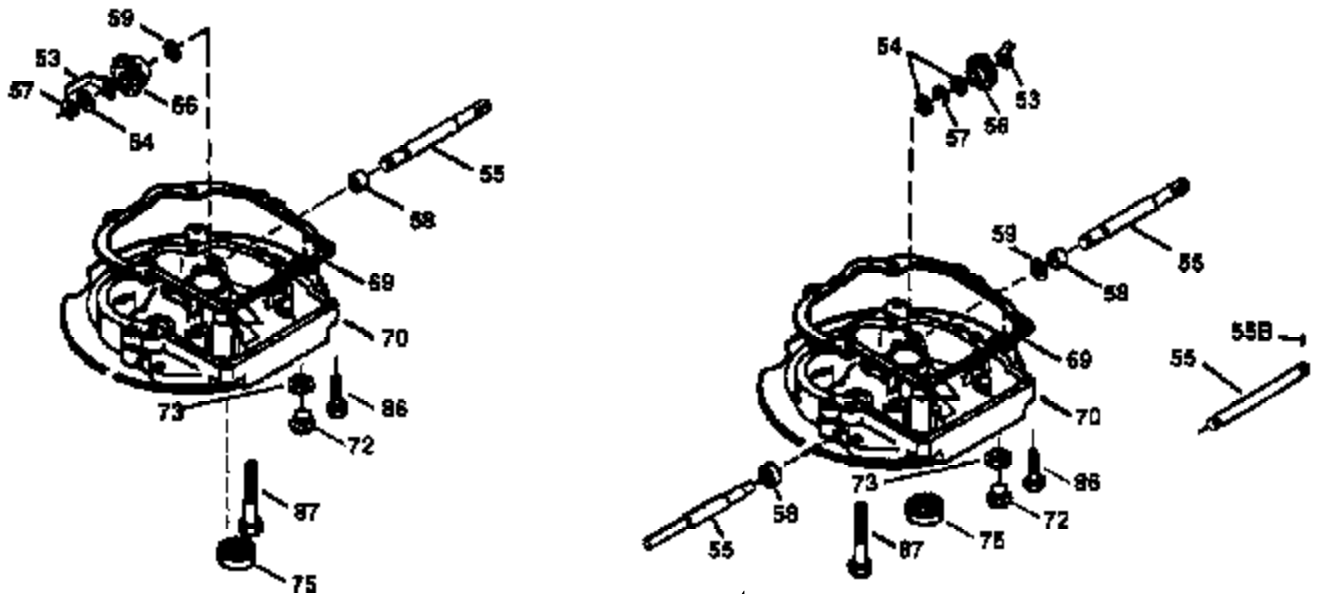

ILLUSTRATION SHOWS TYPICAL PARTS ONLY. ORDER BY PART NUMBER. PARTS NOT LISTED ARE SUPPLIED BY OEM.

VIEW 2 OF 3

Ref #	Part Number	Qty	Description
19	31361	1	Extension Spring
69	35261	1	Mounting Flange Gasket
70	34311D	1	Mounting Flange (Incl. 72 thru 83)
72	36083	1	Oil Drain Plug
75	27897	1	Oil Seal
86	650488	6	Screw, 1/4-20 x 1-1/4"
182	6201	2	Screw, 1/4-28 x 7/8"
185	31384A	1	Intake Pipe (Incl. 224)
186	32653	1	Governor Link
216	33086	1	R.P.M. Adjusting Lever
223	650451	2	Screw, 1/4-20 x 1"
238	650806	2	Screw, 10-32 x 5/8"
239	34338	1	* Air Cleaner Gasket
245	35604	1	Air Cleaner Filter
245A	34927	1	Air Cleaner Filter
250	35665	1	Air Cleaner Cover
287	650926	2	Screw, 8-32 x 21/64"
298	28763	3	Screw, 10-32 x 35/64"
300	34979A	1	Fuel Tank (Incl. 292 & 301)
301	35355	1	Fuel Cap
390	590694	1	Rewind Starter (NOTE: This engine could have been built with 590686 starter. Refer to the design of the air intake louvers for part identification. Individual starter parts do not interchange.)