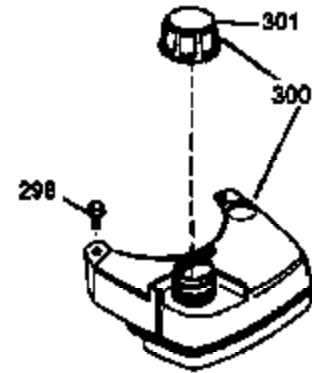

ILLUSTRATION SHOWS TYPICAL PARTS ONLY. ORDER BY PART NUMBER. PARTS NOT LISTED ARE SUPPLIED BY OEM.

VIEW 2 OF 3

Ref #	Part Number	Qty	Description
19	31361	1	Extension Spring
69	35261	1	Mounting Flange Gasket
70	34311D	1	Mounting Flange (Incl. 72 thru 83)
72	36083	1	Oil Drain Plug
75	27897	1	Oil Seal
86	650488	6	Screw, 1/4-20 x 1-1/4"
182	6201	2	Screw, 1/4-28 x 7/8"
185	31384A	1	Intake Pipe (Incl. 224)
186	32653	1	Governor Link
216	33086	1	R.P.M. Adjusting Lever
223	650451	2	Screw, 1/4-20 x 1"
238	650806	2	Screw, 10-32 x 5/8"
239	34338	1	* Air Cleaner Gasket
245	35604	1	Air Cleaner Filter
245A	34927	1	Air Cleaner Filter
250	35665	1	Air Cleaner Cover
287	650926	2	Screw, 8-32 x 21/64"
298	28763	3	Screw, 10-32 x 35/64"
300	34979A	1	Fuel Tank (Incl. 292 & 301)
301	35355	1	Fuel Cap
390	590694	1	Rewind Starter (NOTE: This engine could have been built with 590686 starter. Refer to the design of the air intake louvers for part identification. Individual starter parts do not interchange.)