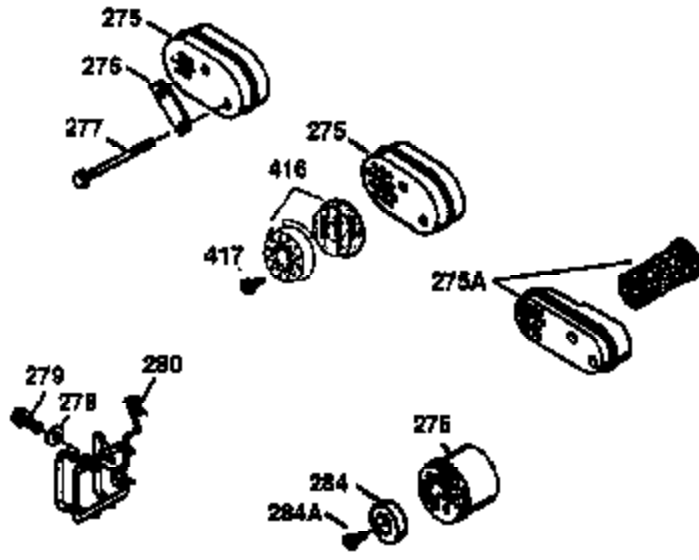

Ref #	Part Number	Qty	Description
400	36481	1	* Gasket Set (Incl. items marked PK i n notes). Incl. Part #s 26756 (1), 27234A (1), 33735 (1), 34265 (1), 34338 (1), 34690A (1), 35261 (1), 36477 (1)
420	730225	1	SAE 30 4-Cycle Engine Oil (Quart)

ILLUSTRATION SHOWS TYPICAL PARTS ONLY. ORDER BY PART NUMBER. PARTS NOT LISTED ARE SUPPLIED BY OEM.

VIEW 2 OF 3

Ref #	Part Number	Qty	Description
19	31361	1	Extension Spring
69	35261	1	Mounting Flange Gasket
70	34311D	1	Mounting Flange (Incl. 72 thru 83)
72	36083	1	Oil Drain Plug
75	27897	1	Oil Seal
86	650488	6	Screw, 1/4-20 x 1-1/4"
182	6201	2	Screw, 1/4-28 x 7/8"
185	31384A	1	Intake Pipe (Incl. 224)
186	32653	1	Governor Link
216	33086	1	R.P.M. Adjusting Lever
223	650451	2	Screw, 1/4-20 x 1"
238	650806	2	Screw, 10-32 x 5/8"
239	34338	1	* Air Cleaner Gasket
245	35604	1	Air Cleaner Filter
245A	34927	1	Air Cleaner Filter
250	35665	1	Air Cleaner Cover
287	650926	2	Screw, 8-32 x 21/64"
298	28763	3	Screw, 10-32 x 35/64"
300	34979A	1	Fuel Tank (Incl. 292 & 301)
301	35355	1	Fuel Cap
390	590694	1	Rewind Starter (NOTE: This engine could have been built with 590686 starter. Refer to the design of the air intake louvers for part identification. Individual starter parts do not interchange.)

ILLUSTRATION SHOWS TYPICAL PARTS ONLY. ORDER BY PART NUMBER. PARTS NOT LISTED ARE SUPPLIED BY OEM.

VIEW 3 OF 3

Ref #	Part Number	Qty	Description
90	611044	1	Flywheel
110A	34970	1	Ground Wire
238	650806	2	Screw, 10-32 x 5/8"
239	34338	1	* Air Cleaner Gasket
240	34858	1	Air Cleaner Body
245	35604	1	Air Cleaner Filter
245B	35605	1	Air Cleaner Filter
245A	34927	1	Air Cleaner Filter
250	35665	1	Air Cleaner Cover
275	36491	1	Muffler (Incl. 277)
277	650988	2	Screw, 1/4-20 x 2-5/16"
314	650767	2	Screw, 8-32 x 27/64"
315	34960	1	Alternator Coil
322	34977	1	Connector Body