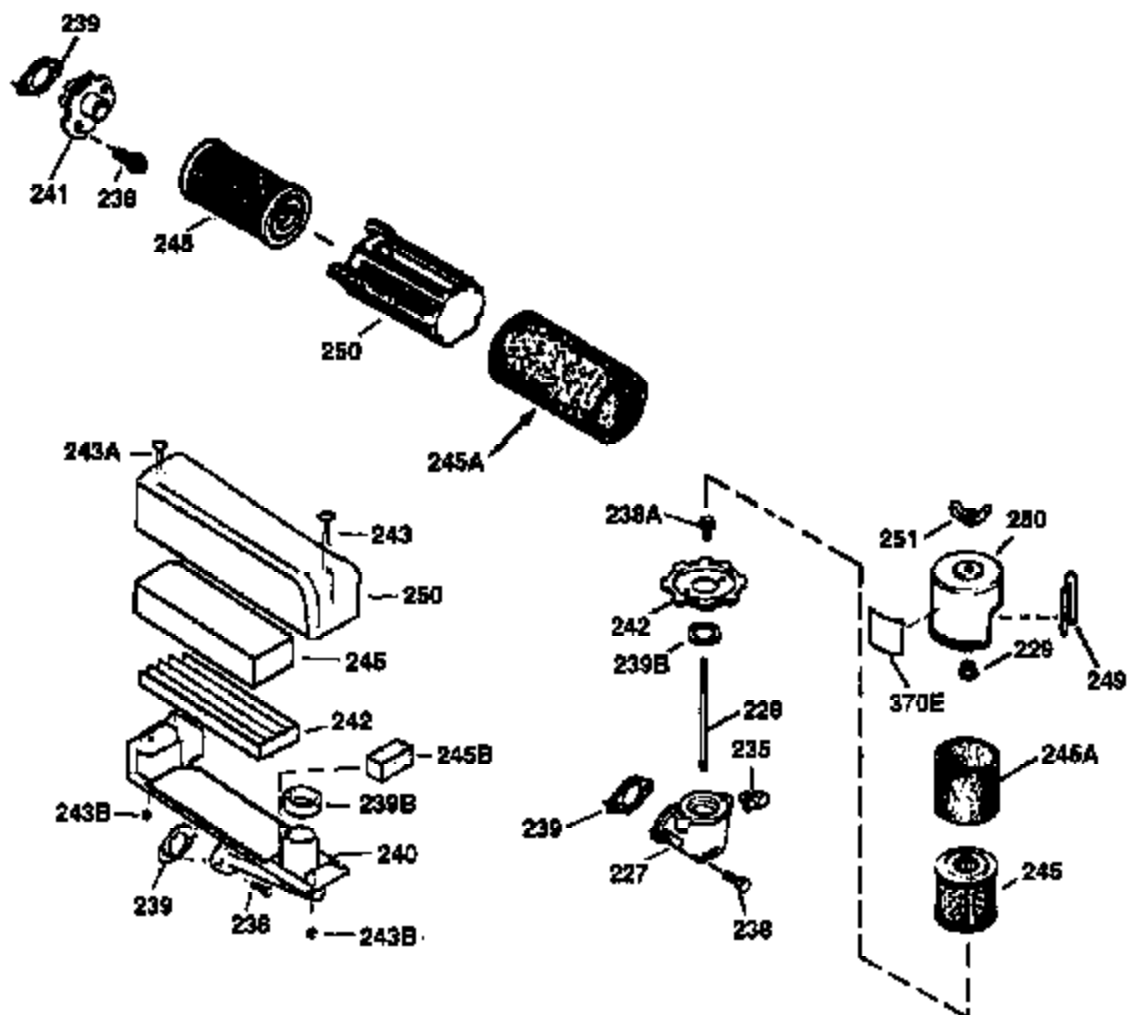

ILLUSTRATION SHOWS TYPICAL PARTS ONLY. ORDER BY PART NUMBER. PARTS NOT LISTED ARE SUPPLIED BY OEM.

VIEW 3 OF 3

Ref #	Part Number	Qty	Description
90	611112	1	Flywheel
238	650932	2	Screw, 10-32 x 49/64"
239	34338	1	* Air Cleaner Gasket
241	35797	1	Air Cleaner Collar
245	35066	1	Air Cleaner Filter
250	35986	1	Air Cleaner Cover
275	35993	1	Muffler
276	35994	1	Locking Plate
277	650957	2	Screw, 1/4-20 x 2-31/32"