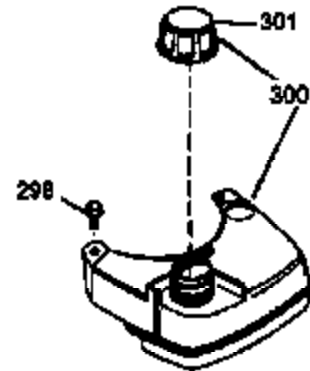

ILLUSTRATION SHOWS TYPICAL PARTS ONLY. ORDER BY PART NUMBER. PARTS NOT LISTED ARE SUPPLIED BY OEM.

VIEW 2 OF 3

Ref #	Part Number	Qty	Description
19	35998	1	Extension Spring
69	35261	1	Mounting Flange Gasket
70	34311D	1	Mounting Flange (Incl. 72 thru 83)
72	36083	1	Oil Drain Plug
75	27897	1	Oil Seal
86	650488	6	Screw, 1/4-20 x 1-1/4"
182	6201	2	Screw, 1/4-28 x 7/8"
185	31384A	1	Intake Pipe (Incl. 224)
186	36201	1	Governor Link
223	650451	2	Screw, 1/4-20 x 1"
238	650932	2	Screw, 10-32 x 49/64"
239	34338	1	* Air Cleaner Gasket
245	35066	1	Air Cleaner Filter
250	35986	1	Air Cleaner Cover
263	36214	1	Trim Ring
287	650926	2	Screw, 8-32 x 21/64"
300	35586	1	Fuel Tank (Incl. 292 & 301)
301	35355	1	Fuel Cap
390	590694	1	Rewind Starter (NOTE: This engine could have been built with 590686 starter. Refer to the design of the air intake louvers for part identification. Individual starter parts do not interchange.)