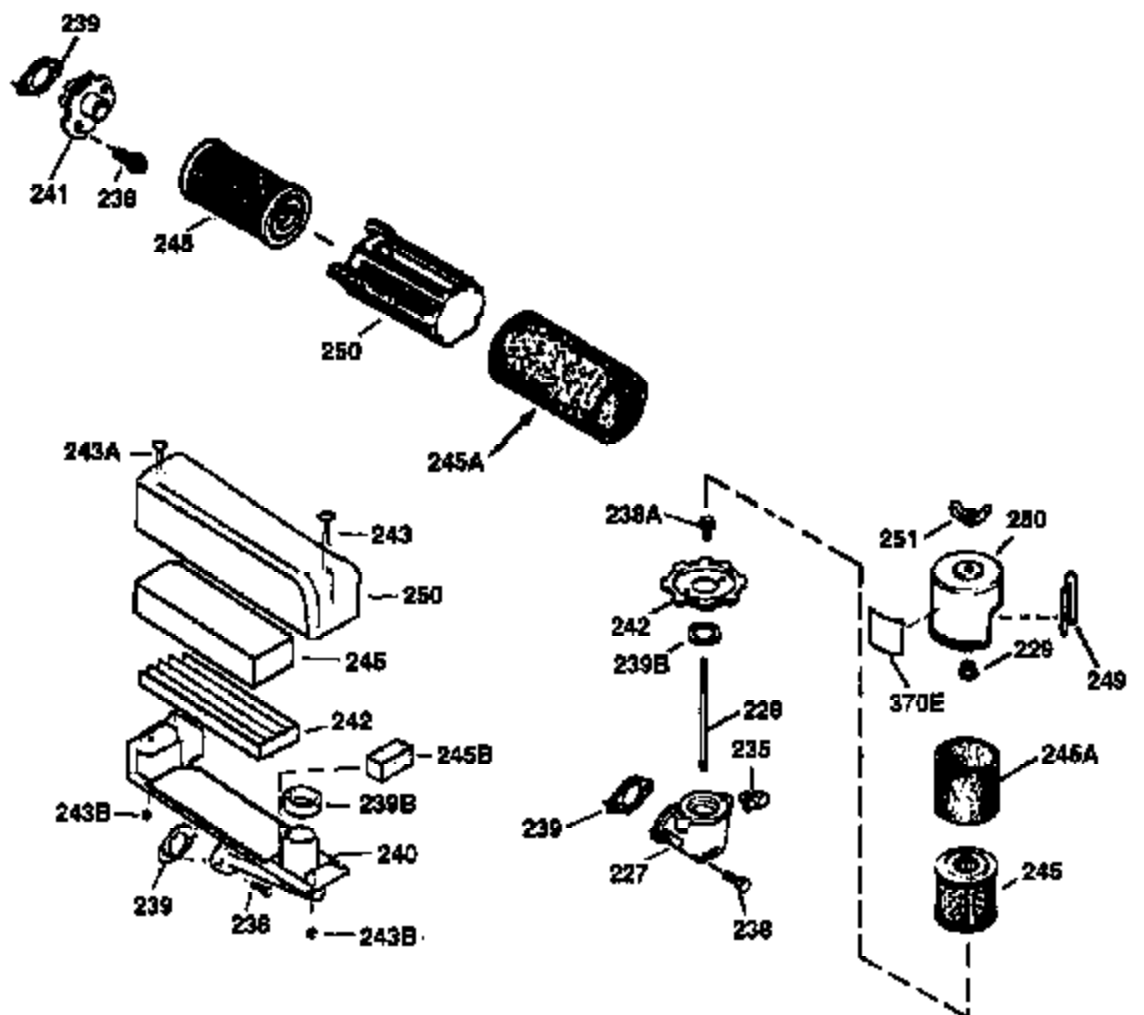

ILLUSTRATION SHOWS TYPICAL PARTS ONLY. ORDER BY PART NUMBER. PARTS NOT LISTED ARE SUPPLIED BY OEM.

VIEW 3 OF 3

Ref #	Part Number	Qty	Description
90	611112	1	Flywheel
238	650806	2	Screw, 10-32 x 5/8"
239	34338	1	* Air Cleaner Gasket
240	34858	1	Air Cleaner Body
245	34340	1	Air Cleaner Filter
250	34341B	1	Air Cleaner Cover
275	36473	1	Muffler (Incl. 277)
277	650988	2	Screw, 1/4-20 x 2-5/16"