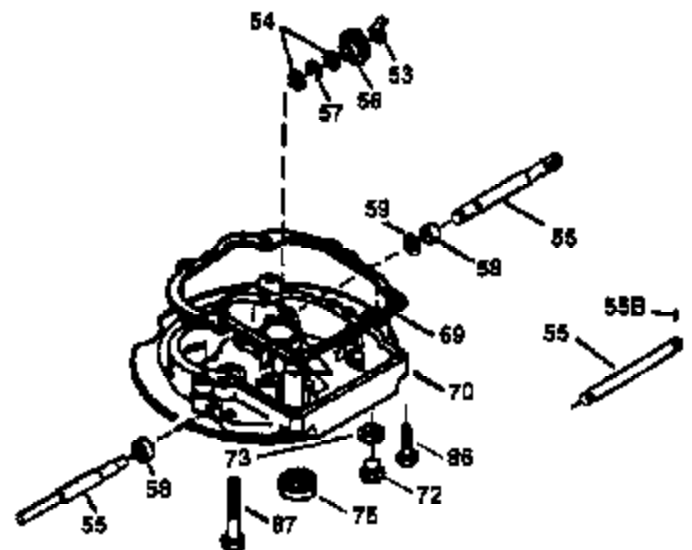

ILLUSTRATION SHOWS TYPICAL PARTS ONLY. ORDER BY PART NUMBER. PARTS NOT LISTED ARE SUPPLIED BY OEM.

VIEW 2 OF 3

Ref #	Part Number	Qty	Description
19	36281	1	Extension Spring
53	31745	1	Tang Washer
54	31747	1	Washer
55	34647	1	P.T.O. Shaft
56	31746	1	L.H. Worm Gear
57	33537	1	Retaining Ring
58	31744	1	Oil Seal
69	35261	1	Mounting Flange Gasket
70	33535C	1	Mounting Flange (Incl.58,72 thru 83)
72	36083	1	Oil Drain Plug
75	26208	1	Oil Seal
86	650488	5	Screw, 1/4-20 x 1-1/4"
87	650492	1	Screw, 1/4-20 x 2-1/4"
182	6201	2	Screw, 1/4-28 x 7/8"
185	31384A	1	Intake Pipe (Incl. 224)
186	34337	1	Governor Link
223	650451	2	Screw, 1/4-20 x 1"
238	650806	2	Screw, 10-32 x 5/8"
239	34338	1	* Air Cleaner Gasket
245	34340	1	Air Cleaner Filter
250	34341B	1	Air Cleaner Cover
287	650926	2	Screw, 8-32 x 21/64"
298	28763	3	Screw, 10-32 x 35/64"
300	34476A	1	Fuel Tank (Incl. 292 & 301)
301	33032	1	Fuel Cap
390	590688	1	Rewind Starter