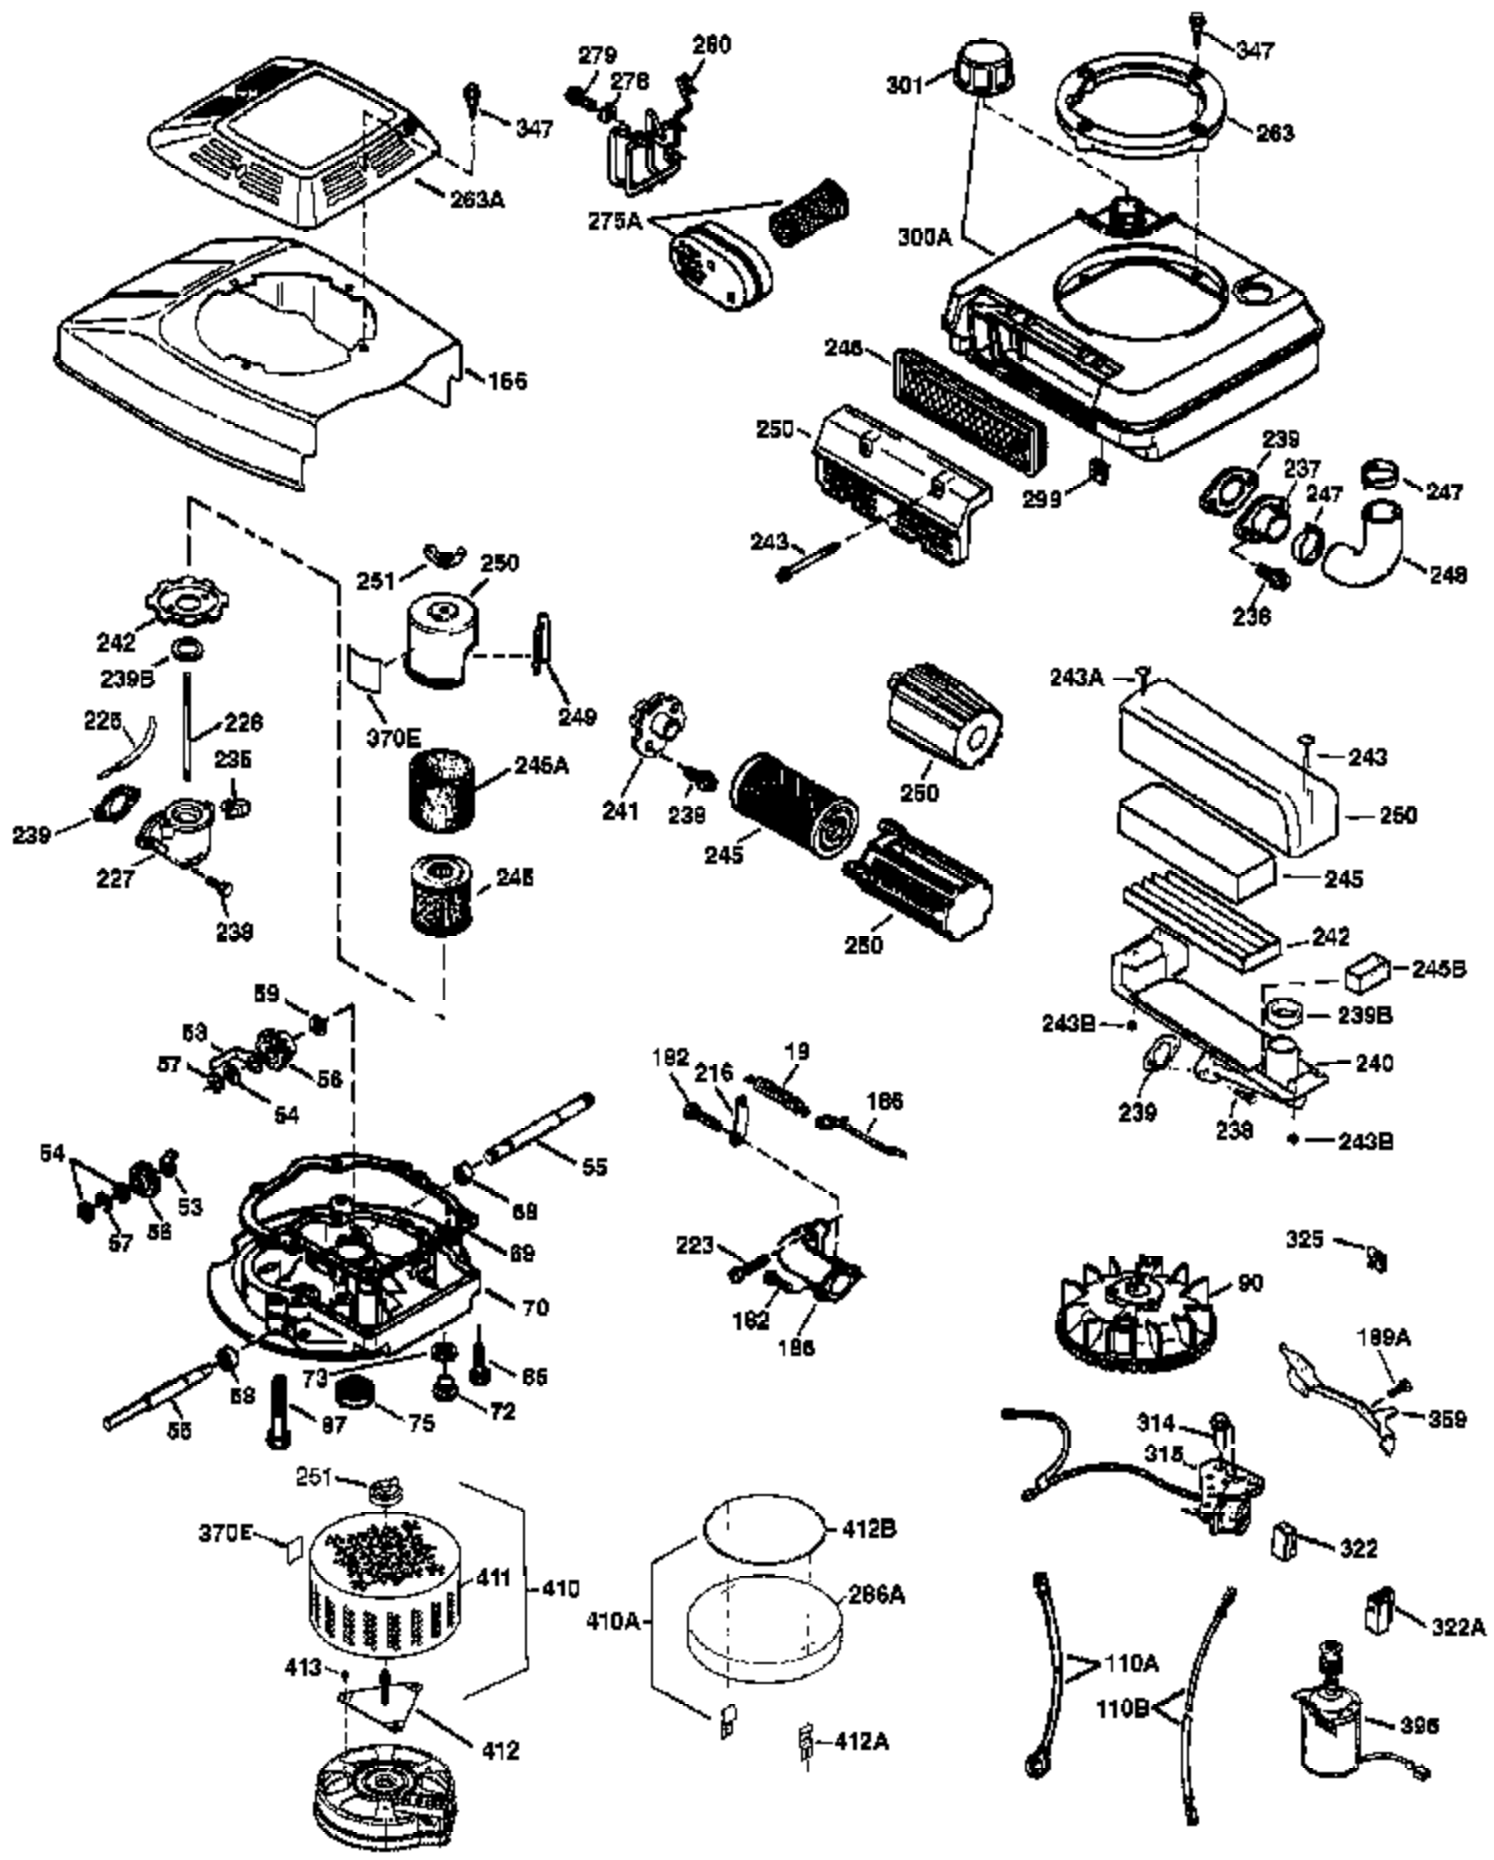

Ref #	Part Number	Qty	Description
19	31386	1	Extension Spring
69	35261	1	Mounting Flange Gasket
70	32612C	1	Mounting Flange (Incl. 72 thru 83)
72	30572	1	Oil Drain Plug
73	28833	1	Drain Plug Gasket
75	27897	1	Oil Seal
86	650488	6	Screw, 1/4-20 x 1-1/4"
90	611123	1	Flywheel
182	6201	2	Screw, 1/4-28 x 7/8"
185	31384A	1	Intake Pipe (Incl. 224)
186	34337	1	Governor Link
206	610973	1	Terminal
223	650451	2	Screw, 1/4-20 x 1"
238	650806	2	Screw, 10-32 x 5/8"
239	34338	1	* Air Cleaner Gasket
240	34858	1	Air Cleaner Body
245	34340	1	Air Cleaner Filter
250	34341B	1	Air Cleaner Cover
301	33032	1	Fuel Cap
380	631597	1	Carburetor (Incl. 184)