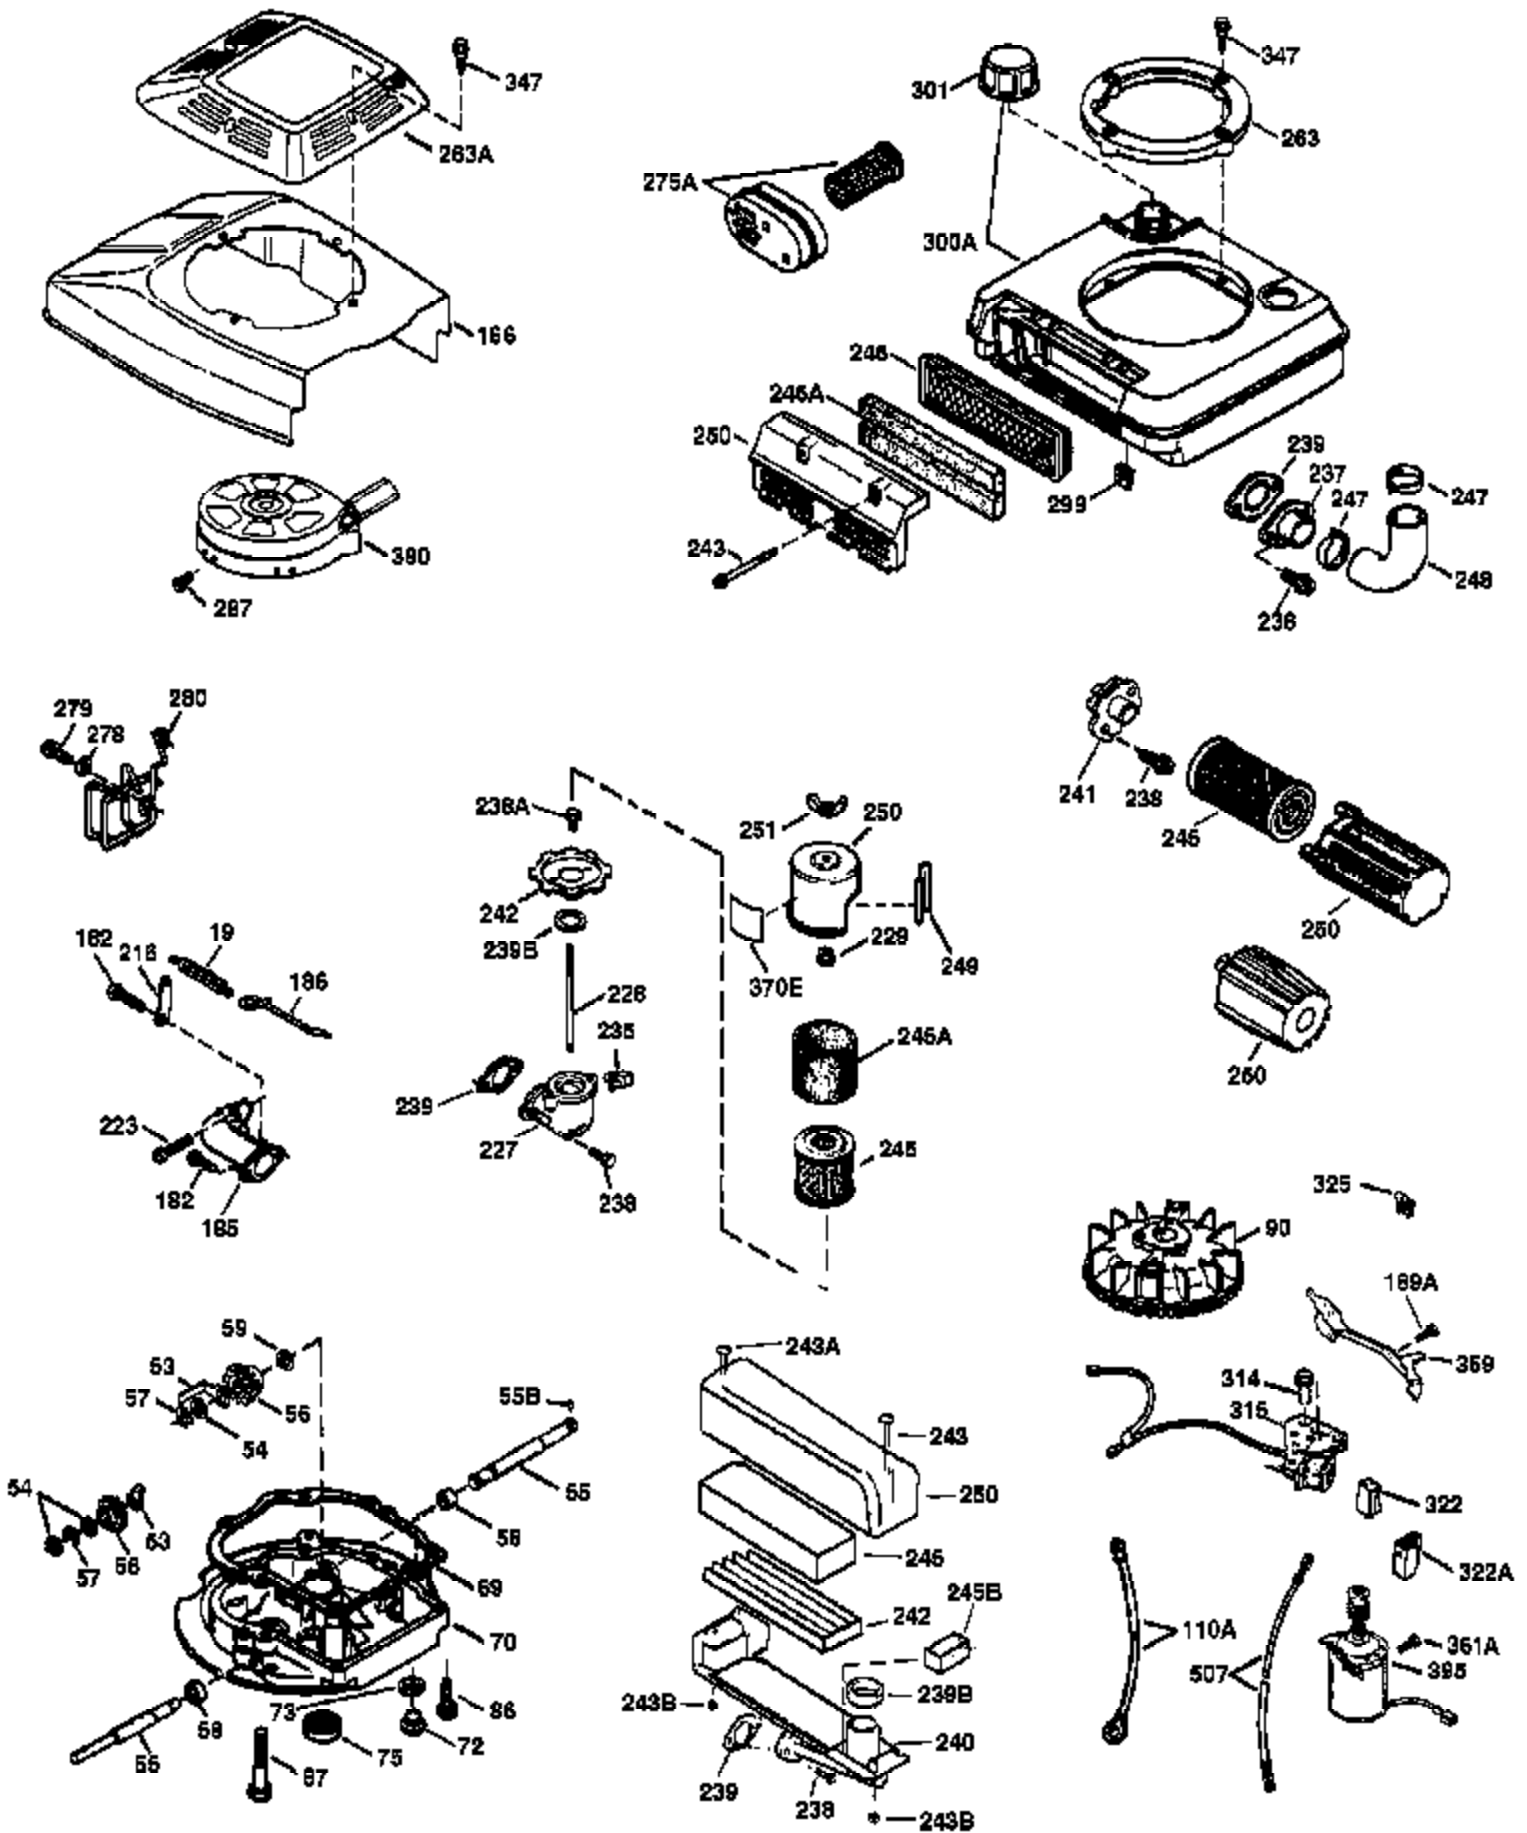

Ref #	Part Number	Qty	Description
19	31386	1	Extension Spring
69	35261	1	Mounting Flange Gasket
70	32612C	1	Mounting Flange (Incl. 72 thru 83)
72	30572	1	Oil Drain Plug
73	28833	1	Drain Plug Gasket
75	27897	1	Oil Seal
86	650488	6	Screw, 1/4-20 x 1-1/4"
90	611123	1	Flywheel
182	6201	2	Screw, 1/4-28 x 7/8"
185	31384A	1	Intake Pipe (Incl. 224)
186	34337	1	Governor Link
223	650451	2	Screw, 1/4-20 x 1"
238	650806	2	Screw, 10-32 x 5/8"
239	34338	1	* Air Cleaner Gasket
240	34858	1	Air Cleaner Body
245	34340	1	Air Cleaner Filter
250	34341B	1	Air Cleaner Cover
287	650926	2	Screw, 8-32 x 21/64"
301	33032	1	Fuel Cap
390	590732	1	Rewind Starter (NOTE: This engine could have been built with 590688 starter. Refer to the design of the air intake louvers for part identification. Individual starter parts do not interchange.)