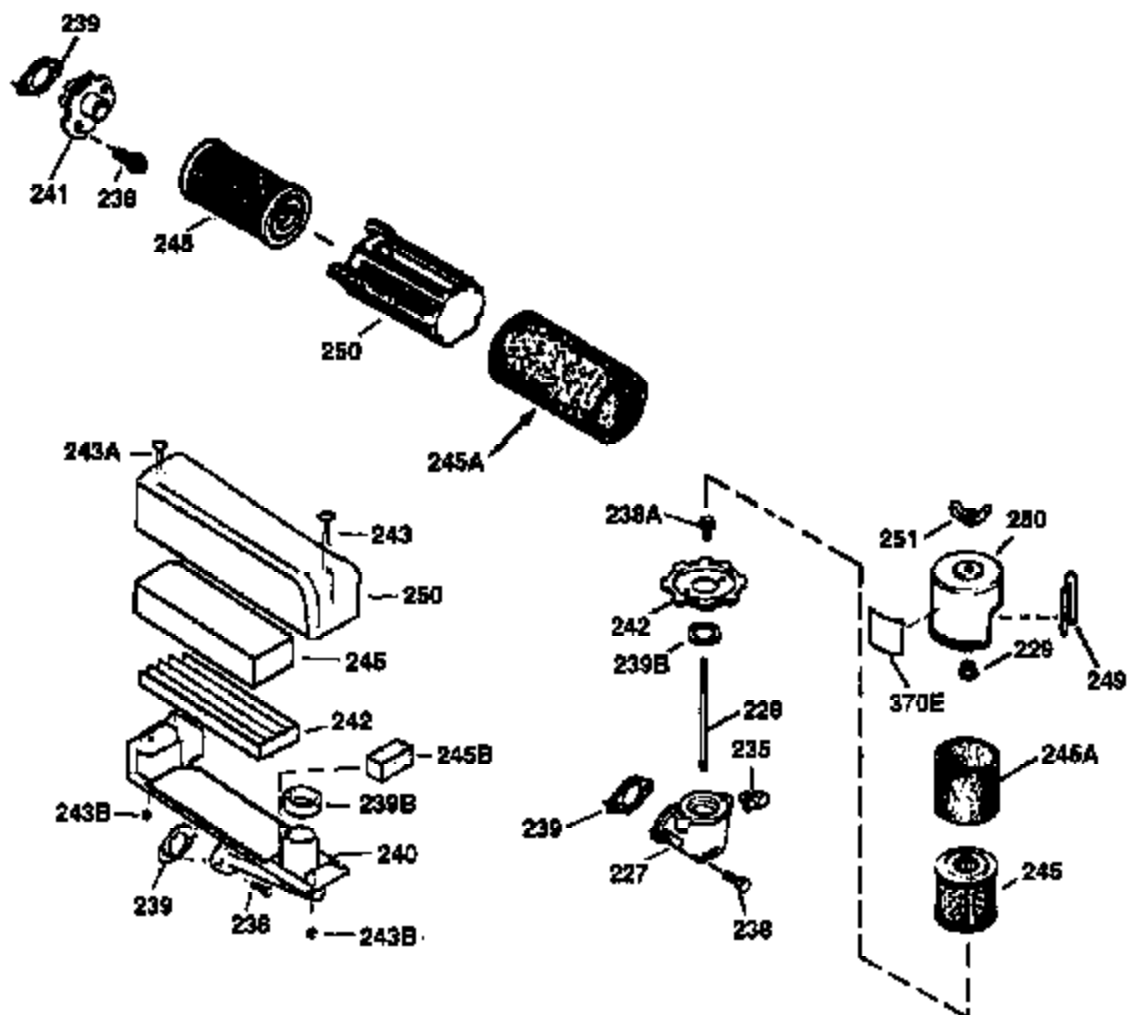

ILLUSTRATION SHOWS TYPICAL PARTS ONLY. ORDER BY PART NUMBER. PARTS NOT LISTED ARE SUPPLIED BY OEM.

VIEW 3 OF 3

Ref #	Part Number	Qty	Description
90	611123	1	Flywheel
238	650806	2	Screw, 10-32 x 5/8"
239	34338	1	* Air Cleaner Gasket
240	34858	1	Air Cleaner Body
245	34340	1	Air Cleaner Filter
250	34341B	1	Air Cleaner Cover
275	36473	1	Muffler (Incl. 277)
277	650988	2	Screw, 1/4-20 x 2-13/64"