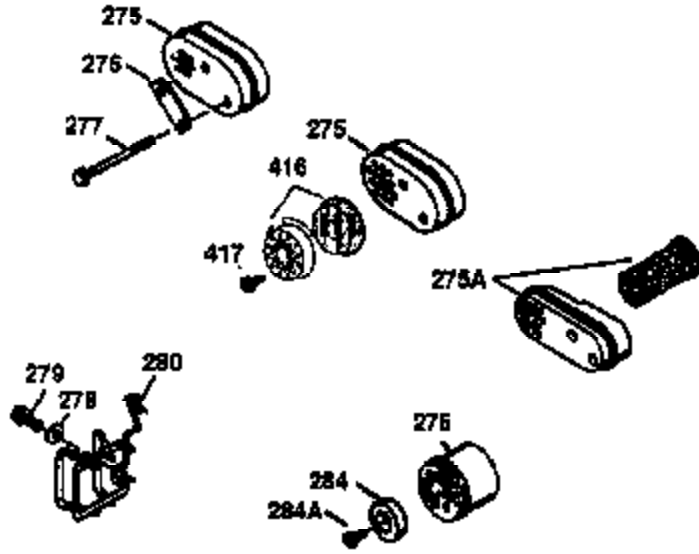

ILLUSTRATION SHOWS TYPICAL PARTS ONLY. ORDER BY PART NUMBER. PARTS NOT LISTED ARE SUPPLIED BY OEM.

VIEW 3 OF 3

Ref #	Part Number	Qty	Description
90	611123	1	Flywheel
238	650806	2	Screw, 10-32 x 5/8"
239	34338	1	* Air Cleaner Gasket
240	34858	1	Air Cleaner Body
245	34340	1	Air Cleaner Filter
250	34341B	1	Air Cleaner Cover
275	35603A	1	Muffler (Incl. 277)
276	33753	1	Locking Plate
277	650795	2	Screw, 1/4-20 x 2-1/4"
340	35016	1	Fuel Tank Bracket