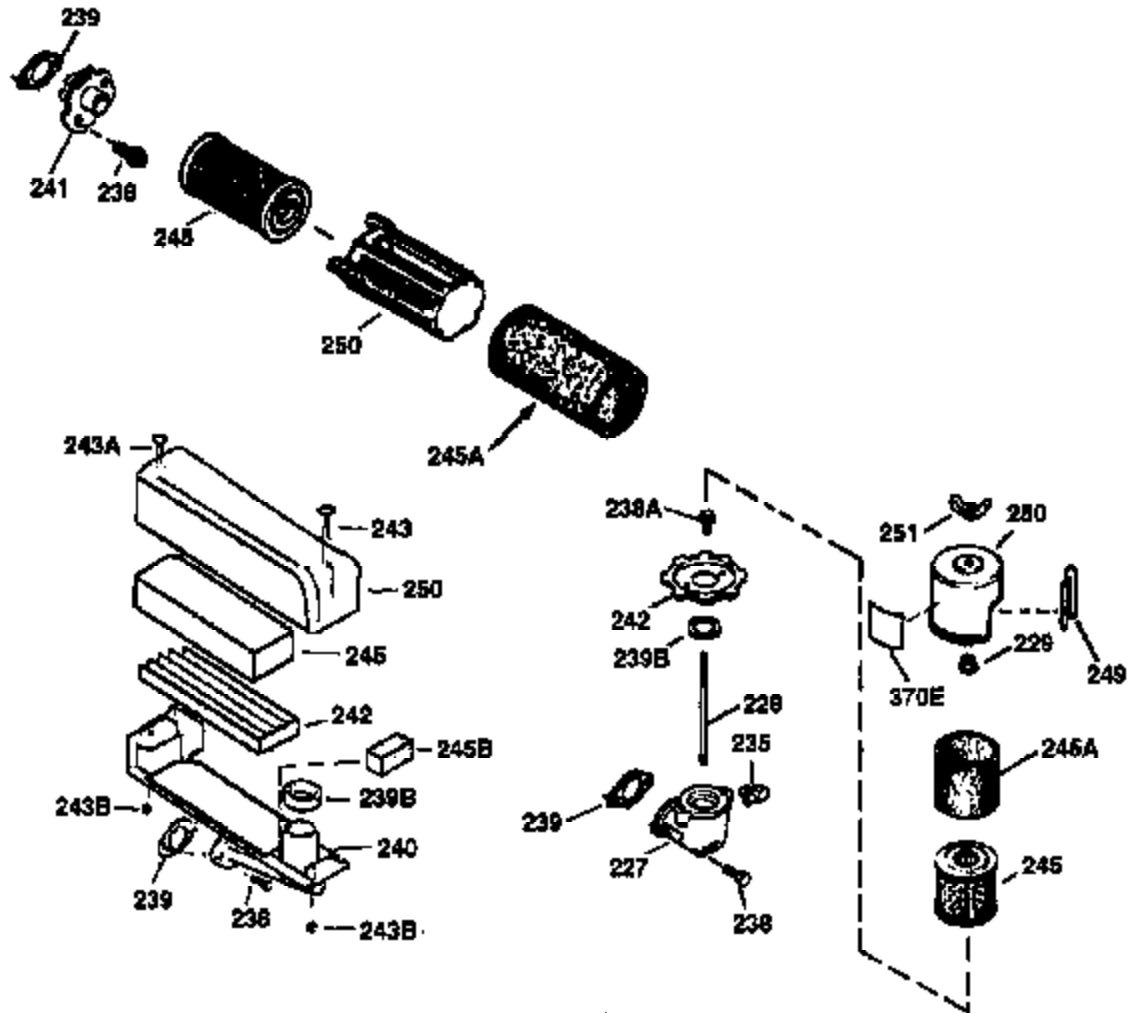

ILLUSTRATION SHOWS TYPICAL PARTS ONLY. ORDER BY PART NUMBER. PARTS NOT LISTED ARE SUPPLIED BY OEM.

VIEW 3 OF 3

Ref #	Part Number	Qty	Description
90	611123	1	Flywheel
238	650806	2	Screw, 10-32 x 5/8"
239	34338	1	* Air Cleaner Gasket
240	34858	1	Air Cleaner Body
245	34340	1	Air Cleaner Filter
250	34341B	1	Air Cleaner Cover
275	35603A	1	Muffler (Incl. 277)
276	33753	1	Locking Plate
277	650795	2	Screw, 1/4-20 x 2-1/4"
340	35016	1	Fuel Tank Bracket