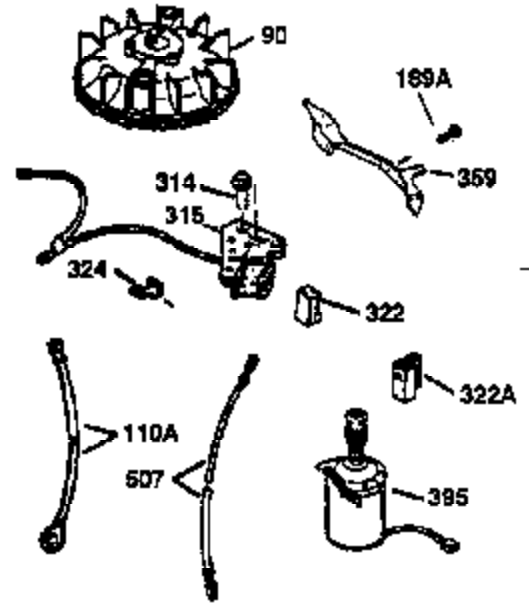

ILLUSTRATION SHOWS TYPICAL PARTS ONLY. ORDER BY PART NUMBER. PARTS NOT LISTED ARE SUPPLIED BY OEM.

VIEW 3 OF 3

Ref #	Part Number	Qty	Description
90	611123	1	Flywheel
238	650806	2	Screw, 10-32 x 5/8"
239	34338	1	* Air Cleaner Gasket
240	34858	1	Air Cleaner Body
245	34340	1	Air Cleaner Filter
250	34341B	1	Air Cleaner Cover
275	35603A	1	Muffler (Incl. 277)
276	33753	1	Locking Plate
277	650795	2	Screw, 1/4-20 x 2-1/4"
340	35016	1	Fuel Tank Bracket