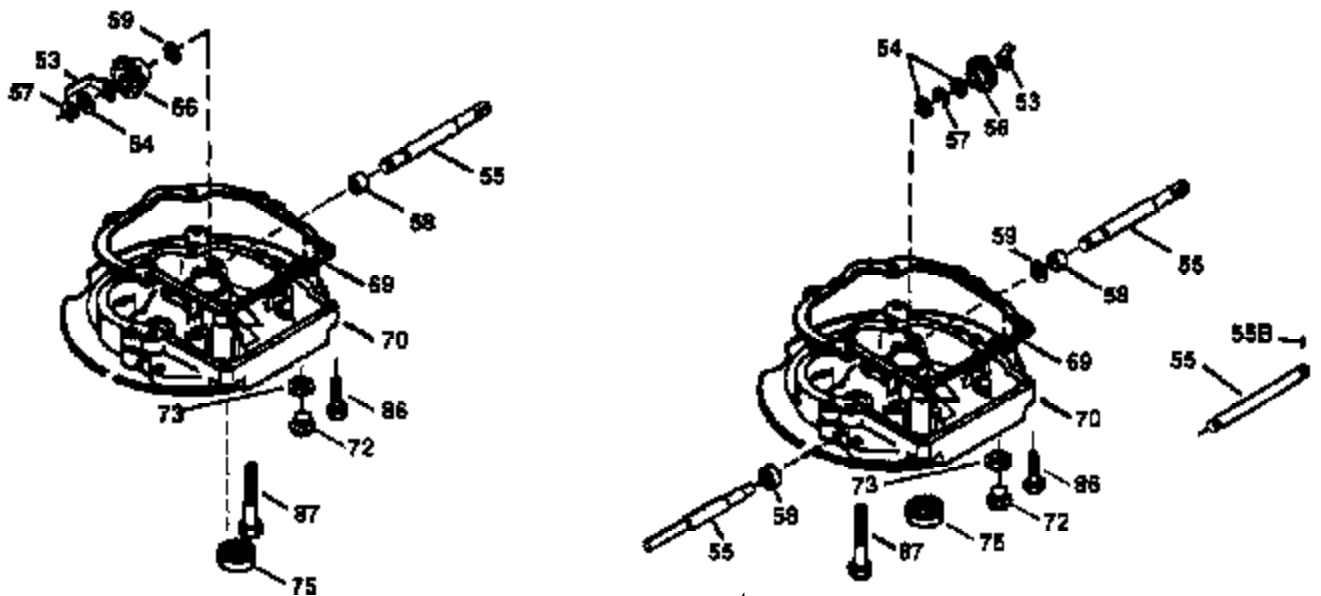

ILLUSTRATION SHOWS TYPICAL PARTS ONLY. ORDER BY PART NUMBER. PARTS NOT LISTED ARE SUPPLIED BY OEM.

VIEW 2 OF 3

Ref #	Part Number	Qty	Description
19	31386	1	Extension Spring
69	35261	1	Mounting Flange Gasket
70	32612B	1	Mounting Flange (Incl. 72 thru 83)
72	30572	1	Oil Drain Plug (Incl. 73)
73	28833	1	Drain Plug Gasket
75	27897	1	Oil Seal
86	650488	6	Screw, 1/4-20 x 1-1/4"
182	6201	2	Screw, 1/4-28 x 7/8"
185	31384A	1	Intake Pipe (Incl. 224)
186	34337	1	Governor Link
223	650451	2	Screw, 1/4-20 x 1"
238	650806	2	Screw, 10-32 x 5/8"
239	34338	1	* Air Cleaner Gasket
245	34340	1	Air Cleaner Filter
250	34341B	1	Air Cleaner Cover
287	650926	2	Screw, 8-32 x 21/64"
300	32671	1	Fuel Tank (Incl. 292 & 301)
301	33032	1	Fuel Cap
340	35016	1	Fuel Tank Bracket
342	650735	1	Screw, 10-24 x 3/8"
342A	650665	1	Screw, 1/4-15 x 3/4"
390	590688	1	Rewind Starter