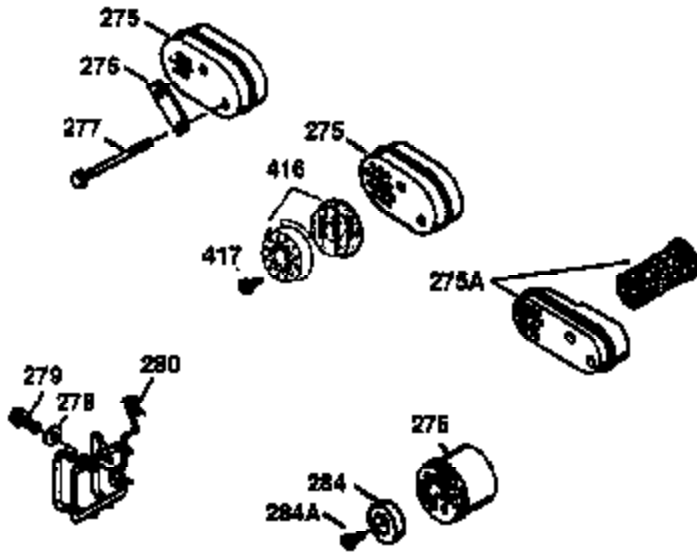

ILLUSTRATION SHOWS TYPICAL PARTS ONLY. ORDER BY PART NUMBER. PARTS NOT LISTED ARE SUPPLIED BY OEM.

VIEW 3 OF 3

Ref #	Part Number	Qty	Description
12A	36558	1	Breather Cover & Tube
90	611112	1	Flywheel
238	650806	2	Screw, 10-32 x 5/8"
239	34338	1	* Air Cleaner Gasket
240	34858	1	Air Cleaner Body
245B	34927	1	Air Cleaner Filter
245A	35605	1	Air Cleaner Filter
245	35604	1	Air Cleaner Filter
250	35665	1	Air Cleaner Cover
275	36491	1	Muffler (Incl. 277)
277	650988	2	Screw, 1/4-20 x 2-5/16"
370K	36695	1	Starter Decal