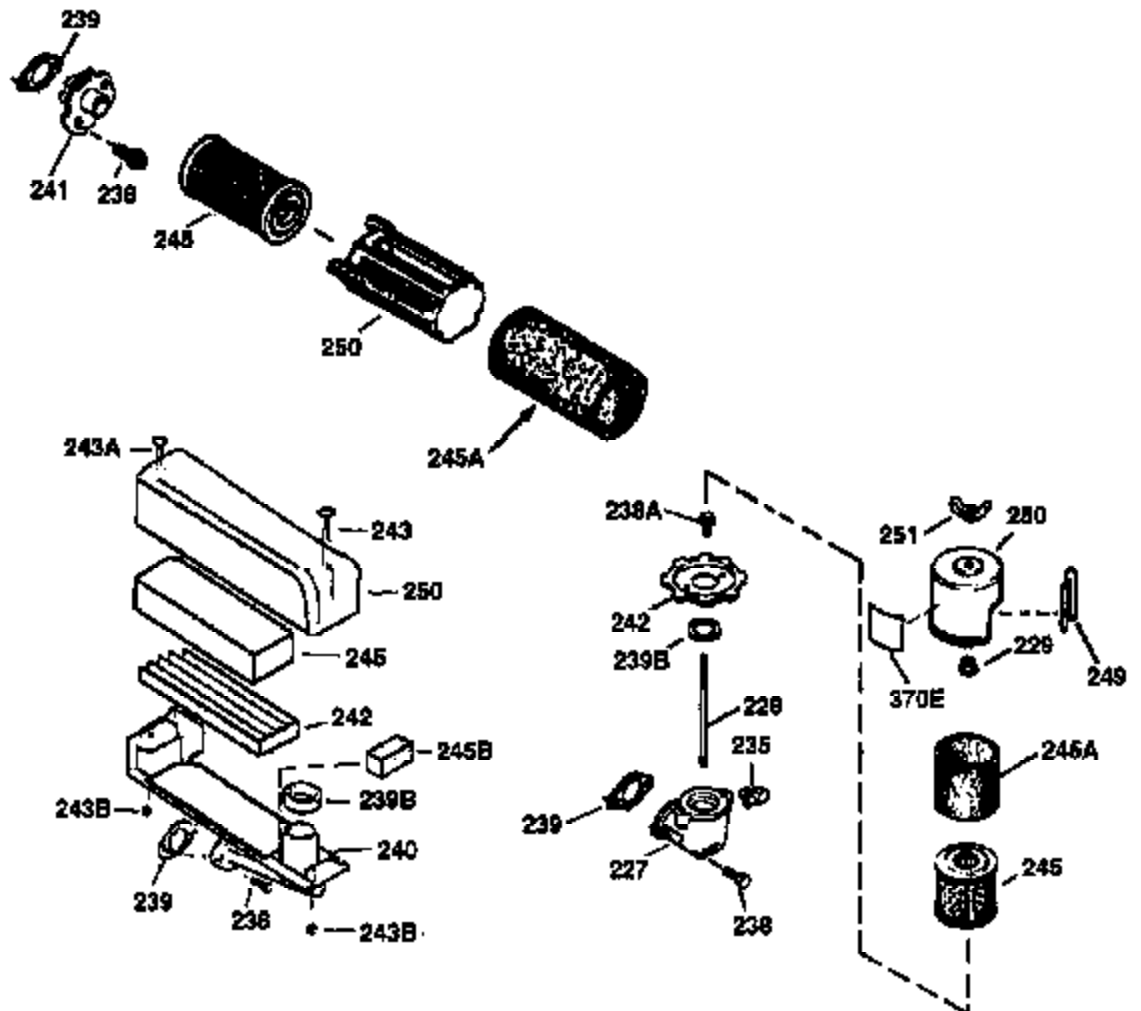

ILLUSTRATION SHOWS TYPICAL PARTS ONLY. ORDER BY PART NUMBER. PARTS NOT LISTED ARE SUPPLIED BY OEM.

VIEW 3 OF 3

Ref #	Part Number	Qty	Description
12A	36558	1	Breather Cover & Tube
90	611112	1	Flywheel
238	650806	2	Screw, 10-32 x 5/8"
239	34338	1	* Air Cleaner Gasket
240	34858	1	Air Cleaner Body
245B	34927	1	Air Cleaner Filter
245A	35605	1	Air Cleaner Filter
245	35604	1	Air Cleaner Filter
250	35665	1	Air Cleaner Cover
275	36491	1	Muffler (Incl. 277)
277	650988	2	Screw, 1/4-20 x 2-5/16"
370K	36695	1	Starter Decal