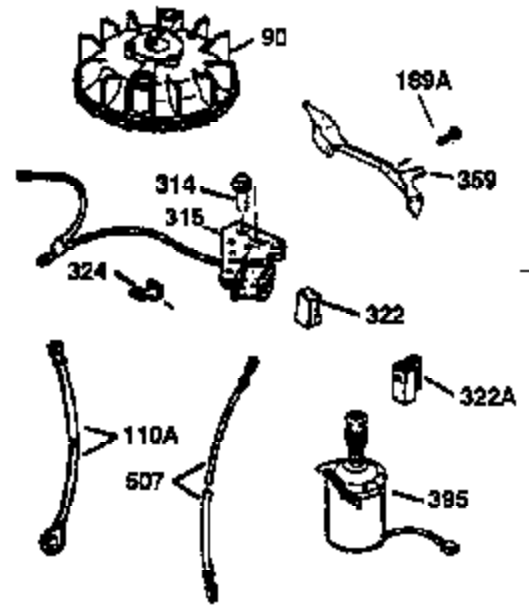

ILLUSTRATION SHOWS TYPICAL PARTS ONLY. ORDER BY PART NUMBER. PARTS NOT LISTED ARE SUPPLIED BY OEM.

VIEW 3 OF 3

Ref #	Part Number	Qty	Description
12A	36558	1	Breather Cover & Tube
90	611112	1	Flywheel
238	650806	2	Screw, 10-32 x 5/8"
239	34338	1	* Air Cleaner Gasket
240	34858	1	Air Cleaner Body
245B	34927	1	Air Cleaner Filter
245A	35605	1	Air Cleaner Filter
245	35604	1	Air Cleaner Filter
250	35665	1	Air Cleaner Cover
275	36491	1	Muffler (Incl. 277)
277	650988	2	Screw, 1/4-20 x 2-5/16"
370K	36695	1	Starter Decal