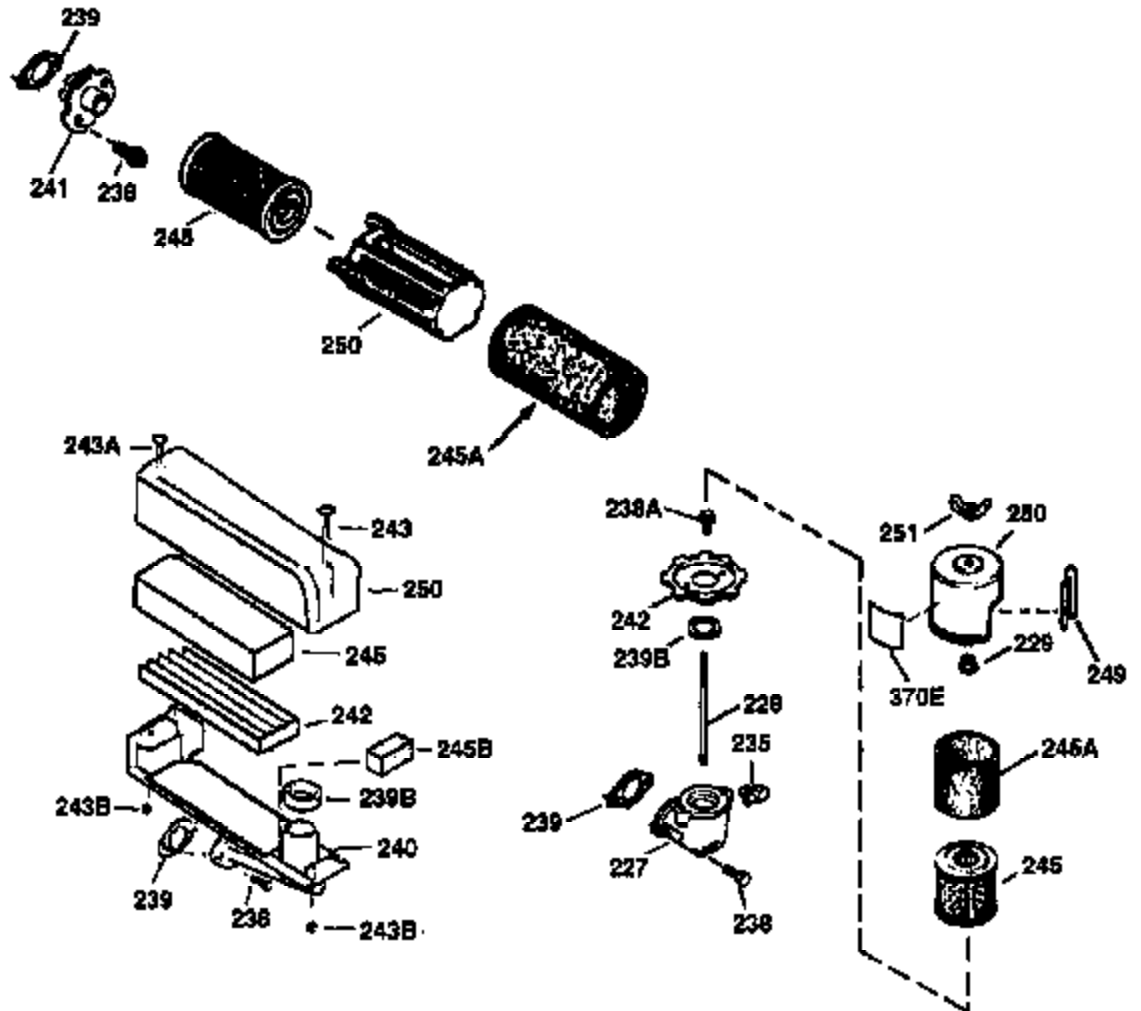

ILLUSTRATION SHOWS TYPICAL PARTS ONLY. ORDER BY PART NUMBER. PARTS NOT LISTED ARE SUPPLIED BY OEM.

VIEW 3 OF 3

Ref #	Part Number	Qty	Description
90	611109	1	Flywheel
238	650806	2	Screw, 10-32 x 5/8"
239	34338	1	* Air Cleaner Gasket
240	34858	1	Air Cleaner Body
245A	35605	1	Air Cleaner Filter
245B	34927	1	Air Cleaner Filter
245	35604	1	Air Cleaner Filter
250	35665	1	Air Cleaner Cover
275	391019A	1	Muffler
276	33753	1	Locking Plate
277	650795	2	Screw, 1/4-20 x 2-1/4"