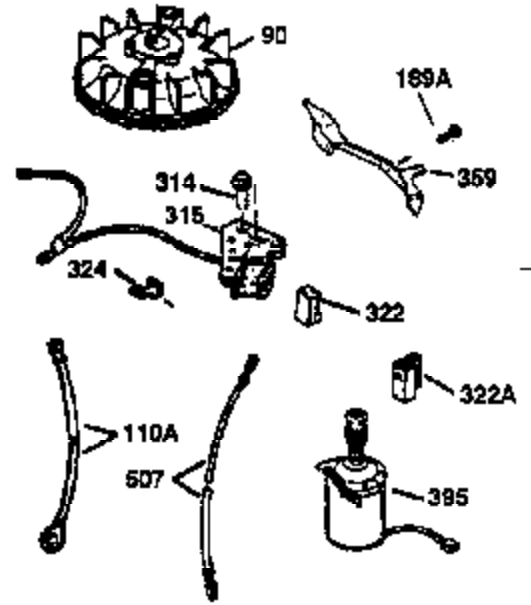

ILLUSTRATION SHOWS TYPICAL PARTS ONLY. ORDER BY PART NUMBER. PARTS NOT LISTED ARE SUPPLIED BY OEM.

VIEW 3 OF 3

Ref #	Part Number	Qty	Description
90	611109	1	Flywheel
238	650806	2	Screw, 10-32 x 5/8"
239	34338	1	* Air Cleaner Gasket
240	34858	1	Air Cleaner Body
245A	35605	1	Air Cleaner Filter
245B	34927	1	Air Cleaner Filter
245	35604	1	Air Cleaner Filter
250	35665	1	Air Cleaner Cover
275	391019A	1	Muffler
276	33753	1	Locking Plate
277	650795	2	Screw, 1/4-20 x 2-1/4"