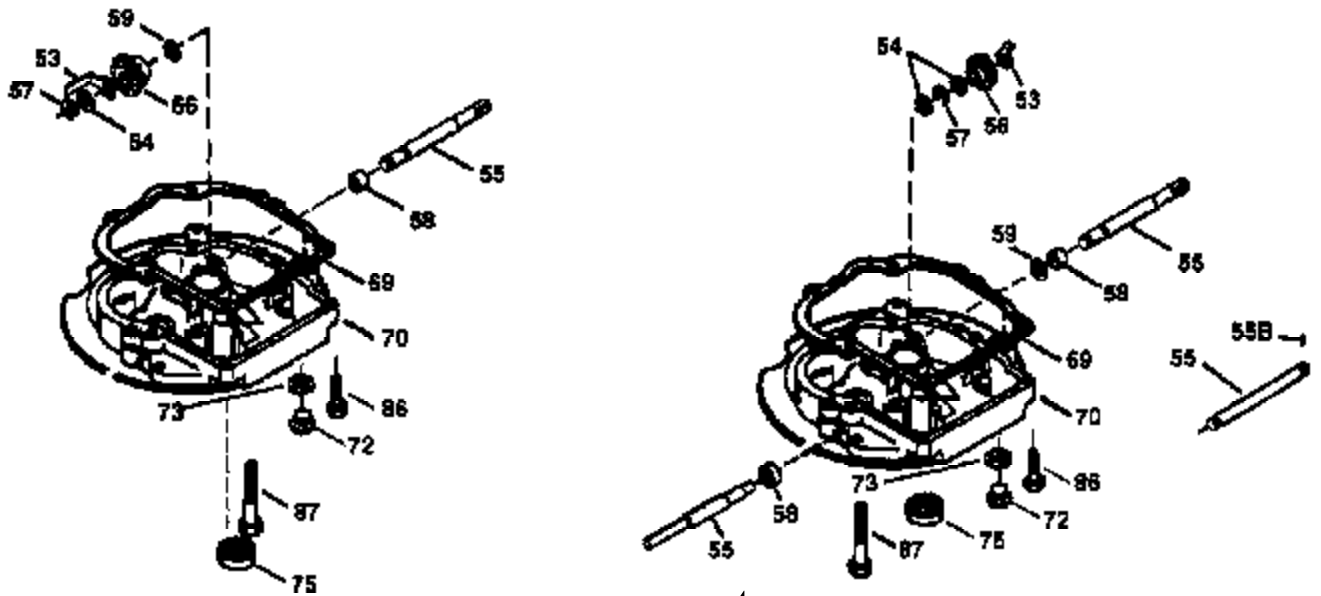

ILLUSTRATION SHOWS TYPICAL PARTS ONLY. ORDER BY PART NUMBER. PARTS NOT LISTED ARE SUPPLIED BY OEM.

VIEW 2 OF 3

Ref #	Part Number	Qty	Description
19	31361	1	Extension Spring
69	35261	1	Mounting Flange Gasket
70	34311D	1	Mounting Flange (Incl. 72 thru 83)
72	36083	1	Oil Drain Plug
75	27897	1	Oil Seal
86	650488	6	Screw, 1/4-20 x 1-1/4"
182	6201	2	Screw, 1/4-28 x 7/8"
185	31384A	1	Intake Pipe (Incl. 224)
186	32653	1	Governor Link
216	33086	1	R.P.M. Adjusting Lever
223	650451	2	Screw, 1/4-20 x 1"
238	650806	2	Screw, 10-32 x 5/8"
239	34338	1	* Air Cleaner Gasket
245	35604	1	Air Cleaner Filter
245A	35605	1	Air Cleaner Filter
250	35665	1	Air Cleaner Cover
287	650926	2	Screw, 8-32 x 21/64"
298	28763	3	Screw, 10-32 x 35/64"
300	34979A	1	Fuel Tank (Incl. 292 & 301)
301	35355	1	Fuel Cap
390	590686	1	Rewind Starter