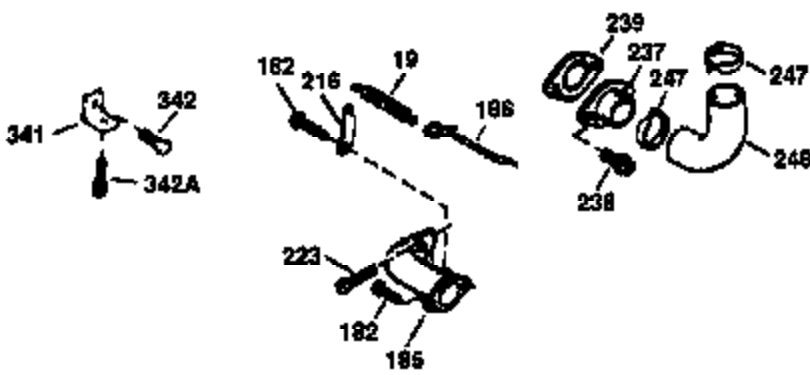

ILLUSTRATION SHOWS TYPICAL PARTS ONLY. ORDER BY PART NUMBER. PARTS NOT LISTED ARE SUPPLIED BY OEM.

VIEW 2 OF 3

Ref #	Part Number	Qty	Description
19	31361	1	Extension Spring
69	35261	1	Mounting Flange Gasket
70	34311D	1	Mounting Flange (Incl. 72 thru 83)
72	36083	1	Oil Drain Plug
75	27897	1	Oil Seal
86	650488	6	Screw, 1/4-20 x 1-1/4"
182	6201	2	Screw, 1/4-28 x 7/8"
185	31384A	1	Intake Pipe (Incl. 224)
186	32653	1	Governor Link
216	33086	1	R.P.M. Adjusting Lever
223	650451	2	Screw, 1/4-20 x 1"
238	650806	2	Screw, 10-32 x 5/8"
239	34338	1	* Air Cleaner Gasket
245	35604	1	Air Cleaner Filter
245A	35605	1	Air Cleaner Filter
250	35665	1	Air Cleaner Cover
287	650926	2	Screw, 8-32 x 21/64"
298	28763	3	Screw, 10-32 x 35/64"
300	34979A	1	Fuel Tank (Incl. 292 & 301)
301	35355	1	Fuel Cap
390	590686	1	Rewind Starter