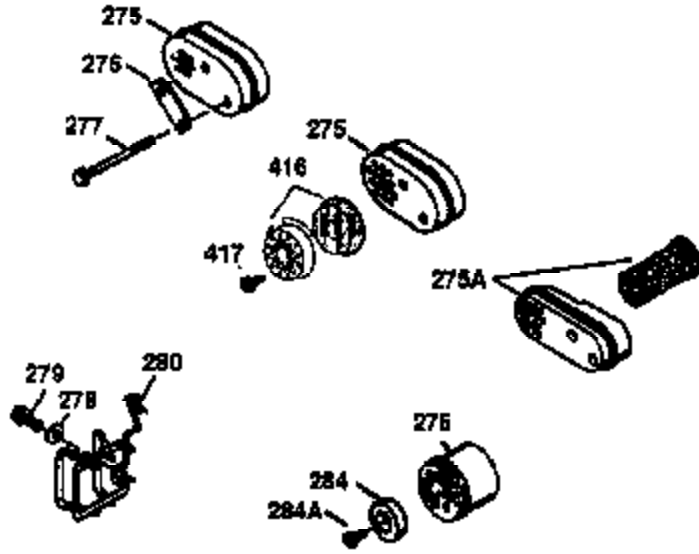

ILLUSTRATION SHOWS TYPICAL PARTS ONLY. ORDER BY PART NUMBER. PARTS NOT LISTED ARE SUPPLIED BY OEM.

VIEW 3 OF 3

Ref #	Part Number	Qty	Description
90	611109	1	Flywheel
238	650806	2	Screw, 10-32 x 5/8"
239	34338	1	* Air Cleaner Gasket
240	34858	1	Air Cleaner Body
245A	35605	1	Air Cleaner Filter
245B	34927	1	Air Cleaner Filter
245	35604	1	Air Cleaner Filter
250	35665	1	Air Cleaner Cover
275	391019A	1	Muffler
276	33753	1	Locking Plate
277	650795	2	Screw, 1/4-20 x 2-1/4"