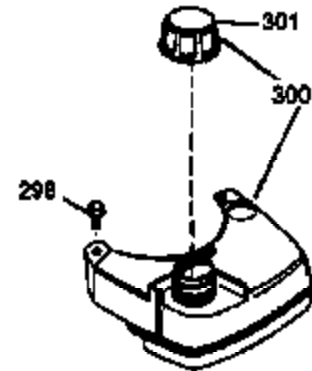

ILLUSTRATION SHOWS TYPICAL PARTS ONLY. ORDER BY PART NUMBER. PARTS NOT LISTED ARE SUPPLIED BY OEM.

VIEW 2 OF 3

Ref #	Part Number	Qty	Description
19	31361	1	Extension Spring
69	35261	1	Mounting Flange Gasket
70	34311D	1	Mounting Flange (Incl. 72 thru 83)
72	36083	1	Oil Drain Plug
75	27897	1	Oil Seal
86	650488	6	Screw, 1/4-20 x 1-1/4"
182	6201	2	Screw, 1/4-28 x 7/8"
185	31384A	1	Intake Pipe (Incl. 224)
186	32653	1	Governor Link
216	33086	1	R.P.M. Adjusting Lever
223	650451	2	Screw, 1/4-20 x 1"
238	650806	2	Screw, 10-32 x 5/8"
239	34338	1	* Air Cleaner Gasket
245	35604	1	Air Cleaner Filter
245A	35605	1	Air Cleaner Filter
250	35665	1	Air Cleaner Cover
287	650926	2	Screw, 8-32 x 21/64"
298	28763	3	Screw, 10-32 x 35/64"
300	34979A	1	Fuel Tank (Incl. 292 & 301)
301	35355	1	Fuel Cap
354	35025	1	Staple
390	590694	1	Rewind Starter (NOTE: This engine could have been built with 590686 starter. Refer to the design of the air intake louvers for part identification. Individual starter parts do not interchange.)