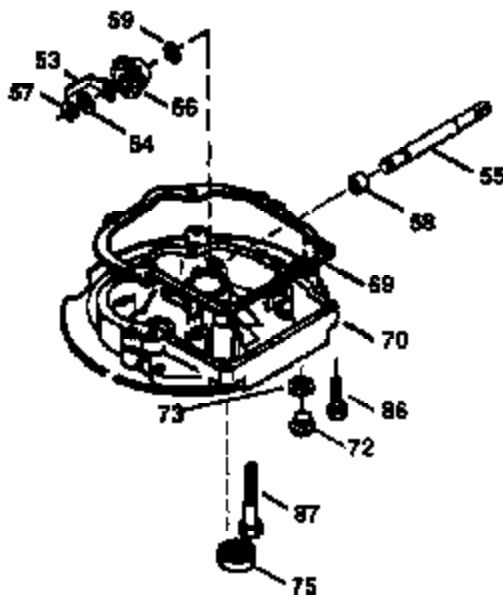

ILLUSTRATION SHOWS TYPICAL PARTS ONLY. ORDER BY PART NUMBER. PARTS NOT LISTED ARE SUPPLIED BY OEM.

VIEW 2 OF 3

Ref #	Part Number	Qty	Description
19	31361	1	Extension Spring
69	35261	1	Mounting Flange Gasket
70	34311D	1	Mounting Flange (Incl. 72 thru 83)
72	36083	1	Oil Drain Plug
75	27897	1	Oil Seal
86	650488	6	Screw, 1/4-20 x 1-1/4"
182	6201	2	Screw, 1/4-28 x 7/8"
185	31384A	1	Intake Pipe (Incl. 224)
186	32653	1	Governor Link
216	33086	1	R.P.M. Adjusting Lever
223	650451	2	Screw, 1/4-20 x 1"
238	650806	2	Screw, 10-32 x 5/8"
239	34338	1	* Air Cleaner Gasket
245	35604	1	Air Cleaner Filter
245A	35605	1	Air Cleaner Filter
250	35665	1	Air Cleaner Cover
287	650926	2	Screw, 8-32 x 21/64"
298	28763	3	Screw, 10-32 x 35/64"
300	34979A	1	Fuel Tank (Incl. 292 & 301)
301	35355	1	Fuel Cap
354	35025	1	Staple
390	590694	1	Rewind Starter (NOTE: This engine could have been built with 590686 starter. Refer to the design of the air intake louvers for part identification. Individual starter parts do not interchange.)