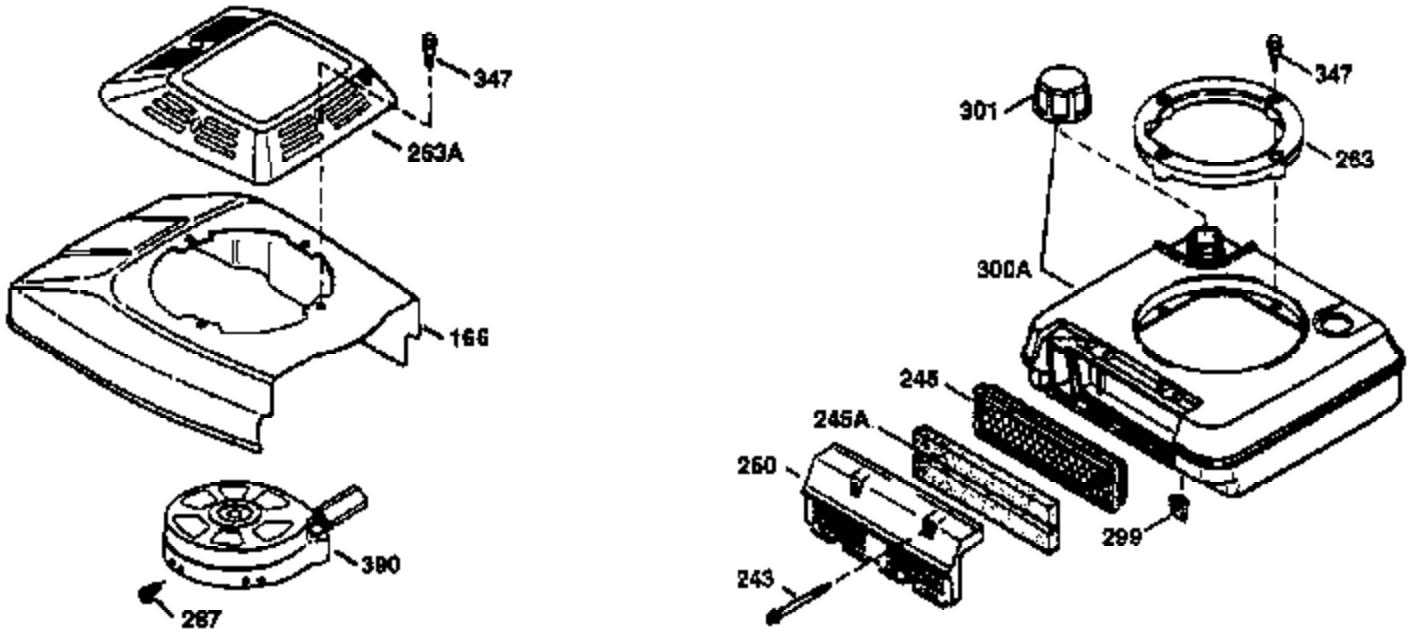

ILLUSTRATION SHOWS TYPICAL PARTS ONLY. ORDER BY PART NUMBER. PARTS NOT LISTED ARE SUPPLIED BY OEM.

VIEW 2 OF 3

Ref #	Part Number	Qty	Description
19	31361	1	Extension Spring
69	35261	1	Mounting Flange Gasket
70	34311D	1	Mounting Flange (Incl. 72 thru 83)
72	36083	1	Oil Drain Plug
75	27897	1	Oil Seal
86	650488	6	Screw, 1/4-20 x 1-1/4"
182	6201	2	Screw, 1/4-28 x 7/8"
185	31384A	1	Intake Pipe (Incl. 224)
186	32653	1	Governor Link
216	33086	1	R.P.M. Adjusting Lever
223	650451	2	Screw, 1/4-20 x 1"
238	650806	2	Screw, 10-32 x 5/8"
239	34338	1	* Air Cleaner Gasket
245	35604	1	Air Cleaner Filter
245A	35605	1	Air Cleaner Filter
250	35665	1	Air Cleaner Cover
287	650926	2	Screw, 8-32 x 21/64"
298	28763	3	Screw, 10-32 x 35/64"
300	34979A	1	Fuel Tank (Incl. 292 & 301)
301	35355	1	Fuel Cap
354	35025	1	Staple
390	590694	1	Rewind Starter (NOTE: This engine could have been built with 590686 starter. Refer to the design of the air intake louvers for part identification. Individual starter parts do not interchange.)