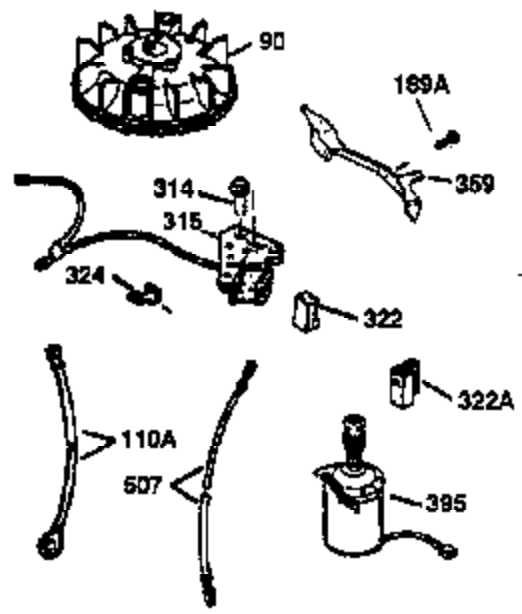

Ref #	Part Number	Qty	Description
400	36481	1	* Gasket Set (Incl. items marked PK i n notes). Incl. Part #s 26756 (1), 27234A (1), 33735 (1), 34265 (1), 34338 (1), 34690A (1), 35261 (1), 36477 (1)
420	730225	1	SAE 30 4-Cycle Engine Oil (Quart)

ILLUSTRATION SHOWS TYPICAL PARTS ONLY. ORDER BY PART NUMBER. PARTS NOT LISTED ARE SUPPLIED BY OEM.

VIEW 2 OF 3

Ref #	Part Number	Qty	Description
19	31361	1	Extension Spring
69	35261	1	Mounting Flange Gasket
70	34311D	1	Mounting Flange (Incl. 72 thru 83)
72	36083	1	Oil Drain Plug
75	27897	1	Oil Seal
86	650488	6	Screw, 1/4-20 x 1-1/4"
182	6201	2	Screw, 1/4-28 x 7/8"
185	31384A	1	Intake Pipe (Incl. 224)
186	32653	1	Governor Link
216	33086	1	R.P.M. Adjusting Lever
223	650451	2	Screw, 1/4-20 x 1"
238	650806	2	Screw, 10-32 x 5/8"
239	34338	1	* Air Cleaner Gasket
245	35604	1	Air Cleaner Filter
245A	35605	1	Air Cleaner Filter
250	35665	1	Air Cleaner Cover
287	650926	2	Screw, 8-32 x 21/64"
298	28763	3	Screw, 10-32 x 35/64"
300	34979A	1	Fuel Tank (Incl. 292 & 301)
301	35355	1	Fuel Cap
354	35025	1	Staple
390	590694	1	Rewind Starter (NOTE: This engine could have been built with 590686 starter. Refer to the design of the air intake louvers for part identification. Individual starter parts do not interchange.)

ILLUSTRATION SHOWS TYPICAL PARTS ONLY. ORDER BY PART NUMBER. PARTS NOT LISTED ARE SUPPLIED BY OEM.

VIEW 3 OF 3

Ref #	Part Number	Qty	Description
90	611044	1	Flywheel
110A	34970	1	Ground Wire
238	650806	2	Screw, 10-32 x 5/8"
239	34338	1	* Air Cleaner Gasket
240	34858	1	Air Cleaner Body
245	35604	1	Air Cleaner Filter
245B	34927	1	Air Cleaner Filter
245A	35605	1	Air Cleaner Filter
250	35665	1	Air Cleaner Cover
275	36491	1	Muffler (Incl. 277)
277	650988	2	Screw, 1/4-20 x 2-13/64"
278	8345	1	Spacer
279	30063	1	Screw, Torx T-30, 1/4-20 x 1/2"
280	35726	1	Heat Shield
314	650767	2	Screw, 8-32 x 27/64"
315	34960	1	Alternator Coil (Milli-Amp)
322	34977	1	Connector Body
354	35025	1	Staple