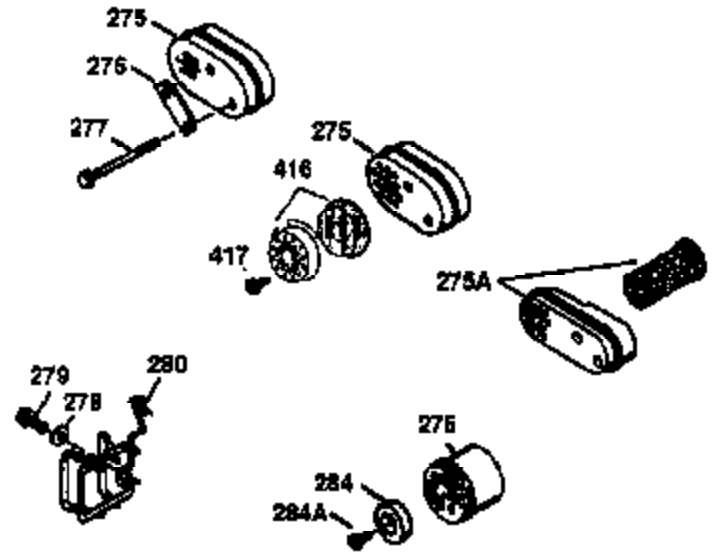

Ref #	Part Number	Qty	Description
400	36481	1	* Gasket Set (Incl. items marked PK i n notes). Incl. Part #s 26756 (1), 27234A (1), 33735 (1), 34265 (1), 34338 (1), 34690A (1), 35261 (1), 36477 (1)
420	730225	1	SAE 30 4-Cycle Engine Oil (Quart)

ILLUSTRATION SHOWS TYPICAL PARTS ONLY. ORDER BY PART NUMBER. PARTS NOT LISTED ARE SUPPLIED BY OEM.

VIEW 2 OF 3

Ref #	Part Number	Qty	Description
19	31361	1	Extension Spring
69	35261	1	Mounting Flange Gasket
70	34311D	1	Mounting Flange (Incl. 72 thru 83)
72	36083	1	Oil Drain Plug
75	27897	1	Oil Seal
86	650488	6	Screw, 1/4-20 x 1-1/4"
182	6201	2	Screw, 1/4-28 x 7/8"
185	31384A	1	Intake Pipe (Incl. 224)
186	32653	1	Governor Link
216	33086	1	R.P.M. Adjusting Lever
223	650451	2	Screw, 1/4-20 x 1"
238	650806	2	Screw, 10-32 x 5/8"
239	34338	1	* Air Cleaner Gasket
245	35604	1	Air Cleaner Filter
245A	35605	1	Air Cleaner Filter
250	35665	1	Air Cleaner Cover
287	650926	2	Screw, 8-32 x 21/64"
298	28763	3	Screw, 10-32 x 35/64"
300	34979A	1	Fuel Tank (Incl. 292 & 301)
301	35355	1	Fuel Cap
354	35025	1	Staple
390	590694	1	Rewind Starter (NOTE: This engine could have been built with 590686 starter. Refer to the design of the air intake louvers for part identification. Individual starter parts do not interchange.)

ILLUSTRATION SHOWS TYPICAL PARTS ONLY. ORDER BY PART NUMBER. PARTS NOT LISTED ARE SUPPLIED BY OEM.

VIEW 3 OF 3

Ref #	Part Number	Qty	Description
90	611044	1	Flywheel
110A	34970	1	Ground Wire
238	650806	2	Screw, 10-32 x 5/8"
239	34338	1	* Air Cleaner Gasket
240	34858	1	Air Cleaner Body
245	35604	1	Air Cleaner Filter
245B	34927	1	Air Cleaner Filter
245A	35605	1	Air Cleaner Filter
250	35665	1	Air Cleaner Cover
275	36491	1	Muffler (Incl. 277)
277	650988	2	Screw, 1/4-20 x 2-13/64"
278	8345	1	Spacer
279	30063	1	Screw, Torx T-30, 1/4-20 x 1/2"
280	35726	1	Heat Shield
314	650767	2	Screw, 8-32 x 27/64"
315	34960	1	Alternator Coil (Milli-Amp)
322	34977	1	Connector Body
354	35025	1	Staple