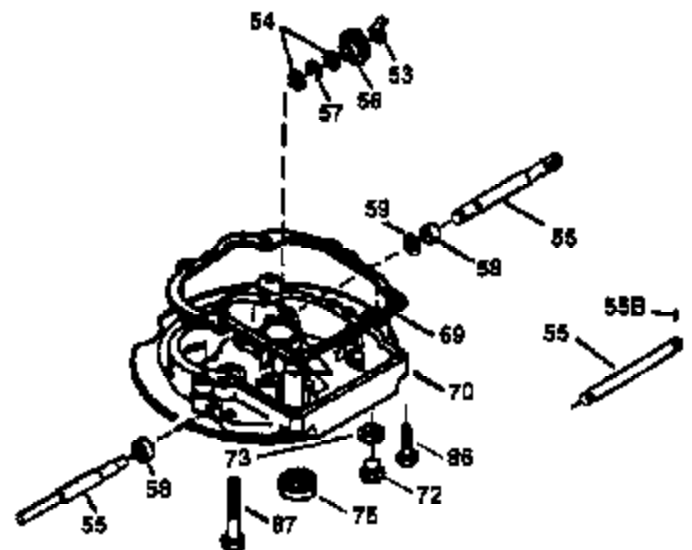

ILLUSTRATION SHOWS TYPICAL PARTS ONLY. ORDER BY PART NUMBER. PARTS NOT LISTED ARE SUPPLIED BY OEM.

VIEW 2 OF 3

Ref #	Part Number	Qty	Description
19	31361	1	Extension Spring
69	35261	1	Mounting Flange Gasket
70	34311D	1	Mounting Flange (Incl. 72 thru 83)
72	36083	1	Oil Drain Plug
75	27897	1	Oil Seal
86	650488	6	Screw, 1/4-20 x 1-1/4"
182	6201	2	Screw, 1/4-28 x 7/8"
185	31384A	1	Intake Pipe (Incl. 224)
186	32653	1	Governor Link
216	33086	1	R.P.M. Adjusting Lever
223	650451	2	Screw, 1/4-20 x 1"
238	650806	2	Screw, 10-32 x 5/8"
239	34338	1	* Air Cleaner Gasket
245	35604	1	Air Cleaner Filter
245A	35605	1	Air Cleaner Filter
250	35665	1	Air Cleaner Cover
287	650926	2	Screw, 8-32 x 21/64"
298	28763	3	Screw, 10-32 x 35/64"
300	34979A	1	Fuel Tank (Incl. 292 & 301)
301	35355	1	Fuel Cap
354	35025	1	Staple
390	590694	1	Rewind Starter (NOTE: This engine could have been built with 590686 starter. Refer to the design of the air intake louvers for part identification. Individual starter parts do not interchange.)