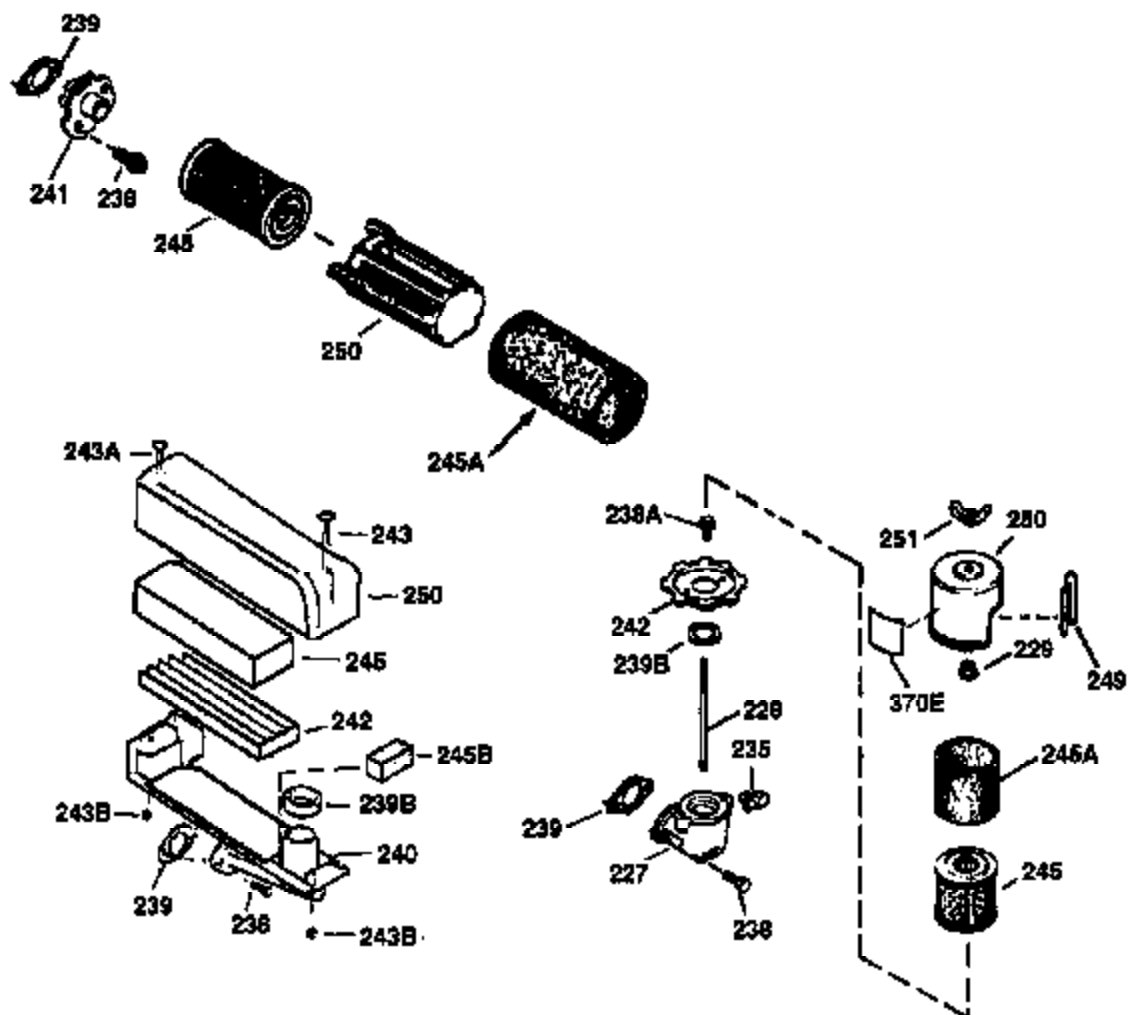

Ref #	Part Number	Qty	Description
400	36481	1	* Gasket Set (Incl. items marked PK i n notes). Incl. Part #s 26756 (1), 27234A (1), 33735 (1), 34265 (1), 34338 (1), 34690A (1), 35261 (1), 36477 (1)
420	730225	1	SAE 30 4-Cycle Engine Oil (Quart)

ILLUSTRATION SHOWS TYPICAL PARTS ONLY. ORDER BY PART NUMBER. PARTS NOT LISTED ARE SUPPLIED BY OEM.

VIEW 2 OF 3

Ref #	Part Number	Qty	Description
19	31361	1	Extension Spring
69	35261	1	Mounting Flange Gasket
70	34311D	1	Mounting Flange (Incl. 72 thru 83)
72	36083	1	Oil Drain Plug
75	27897	1	Oil Seal
86	650488	6	Screw, 1/4-20 x 1-1/4"
182	6201	2	Screw, 1/4-28 x 7/8"
185	31384A	1	Intake Pipe (Incl. 224)
186	32653	1	Governor Link
216	33086	1	R.P.M. Adjusting Lever
223	650451	2	Screw, 1/4-20 x 1"
238	650806	2	Screw, 10-32 x 5/8"
239	34338	1	* Air Cleaner Gasket
245	35604	1	Air Cleaner Filter
245A	35605	1	Air Cleaner Filter
250	35665	1	Air Cleaner Cover
287	650926	2	Screw, 8-32 x 21/64"
298	28763	3	Screw, 10-32 x 35/64"
300	34979A	1	Fuel Tank (Incl. 292 & 301)
301	35355	1	Fuel Cap
354	35025	1	Staple
390	590694	1	Rewind Starter (NOTE: This engine could have been built with 590686 starter. Refer to the design of the air intake louvers for part identification. Individual starter parts do not interchange.)

ILLUSTRATION SHOWS TYPICAL PARTS ONLY. ORDER BY PART NUMBER. PARTS NOT LISTED ARE SUPPLIED BY OEM.

VIEW 3 OF 3

Ref #	Part Number	Qty	Description
90	611044	1	Flywheel
110A	34970	1	Ground Wire
238	650806	2	Screw, 10-32 x 5/8"
239	34338	1	* Air Cleaner Gasket
240	34858	1	Air Cleaner Body
245	35604	1	Air Cleaner Filter
245B	34927	1	Air Cleaner Filter
245A	35605	1	Air Cleaner Filter
250	35665	1	Air Cleaner Cover
275	36491	1	Muffler (Incl. 277)
277	650988	2	Screw, 1/4-20 x 2-13/64"
278	8345	1	Spacer
279	30063	1	Screw, Torx T-30, 1/4-20 x 1/2"
280	35726	1	Heat Shield
314	650767	2	Screw, 8-32 x 27/64"
315	34960	1	Alternator Coil (Milli-Amp)
322	34977	1	Connector Body
354	35025	1	Staple