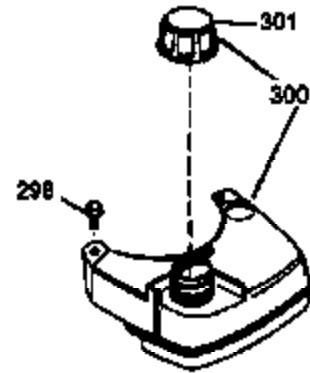

ILLUSTRATION SHOWS TYPICAL PARTS ONLY. ORDER BY PART NUMBER. PARTS NOT LISTED ARE SUPPLIED BY OEM.

VIEW 2 OF 3

Ref #	Part Number	Qty	Description
19	31361	1	Extension Spring
69	35261	1	Mounting Flange Gasket
70	34311D	1	Mounting Flange (Incl. 72 thru 83)
72	36083	1	Oil Drain Plug
75	27897	1	Oil Seal
86	650488	6	Screw, 1/4-20 x 1-1/4"
182	6201	2	Screw, 1/4-28 x 7/8"
185	31384A	1	Intake Pipe (Incl. 224)
186	32653	1	Governor Link
216	33086	1	R.P.M. Adjusting Lever
223	650451	2	Screw, 1/4-20 x 1"
238	650806	2	Screw, 10-32 x 5/8"
239	34338	1	* Air Cleaner Gasket
245	35604	1	Air Cleaner Filter
245A	35605	1	Air Cleaner Filter
250	35665	1	Air Cleaner Cover
287	650926	2	Screw, 8-32 x 21/64"
298	28763	3	Screw, 10-32 x 35/64"
300	34979A	1	Fuel Tank (Incl. 292 & 301)
301	35355	1	Fuel Cap
390	590686	1	Rewind Starter