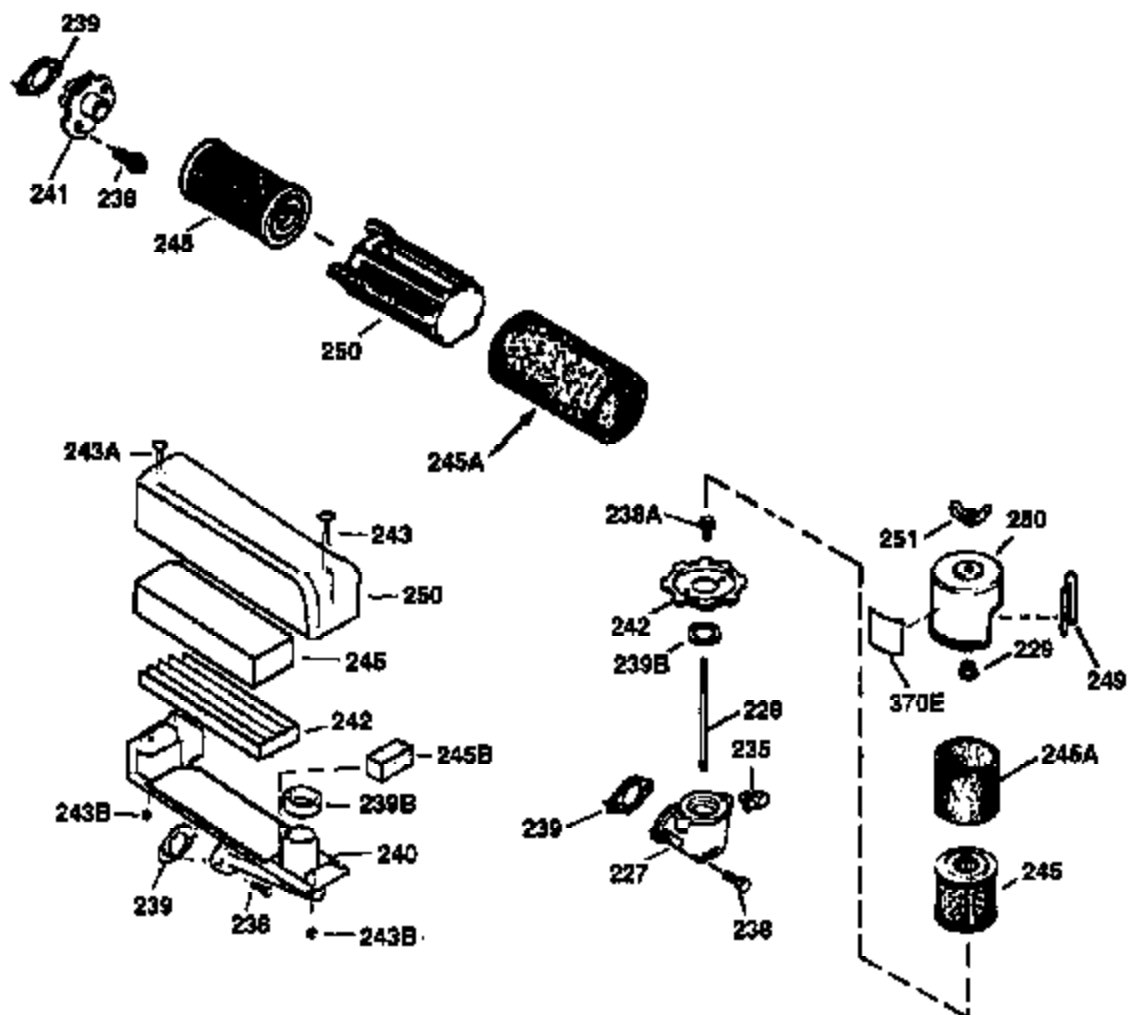

Ref #	Part Number	Qty	Description
400	35997	1	* Gasket Set (Incl. items marked PK i n notes). Incl. Part #s 26756 (1), 27234A (1), 33554A (1), 33735 (1), 34265 (1), 34338 (1), 34690A (1)
420	730225	1	SAE 30 4-Cycle Engine Oil (Quart)

ILLUSTRATION SHOWS TYPICAL PARTS ONLY. ORDER BY PART NUMBER. PARTS NOT LISTED ARE SUPPLIED BY OEM.

VIEW 2 OF 3

Ref #	Part Number	Qty	Description
19	31361	1	Extension Spring
69	35261	1	Mounting Flange Gasket
70	34311D	1	Mounting Flange (Incl. 72 thru 83)
72	36083	1	Oil Drain Plug
75	27897	1	Oil Seal
86	650488	6	Screw, 1/4-20 x 1-1/4"
182	6201	2	Screw, 1/4-28 x 7/8"
185	31384A	1	Intake Pipe (Incl. 224)
186	32653	1	Governor Link
216	33086	1	R.P.M. Adjusting Lever
223	650451	2	Screw, 1/4-20 x 1"
238	650806	2	Screw, 10-32 x 5/8"
239	34338	1	* Air Cleaner Gasket
245	35604	1	Air Cleaner Filter
245A	35605	1	Air Cleaner Filter
250	35665	1	Air Cleaner Cover
287	650926	2	Screw, 8-32 x 21/64"
298	28763	3	Screw, 10-32 x 35/64"
300	34979A	1	Fuel Tank (Incl. 292 & 301)
301	35355	1	Fuel Cap
390	590686	1	Rewind Starter

ILLUSTRATION SHOWS TYPICAL PARTS ONLY. ORDER BY PART NUMBER. PARTS NOT LISTED ARE SUPPLIED BY OEM.

VIEW 3 OF 3

Ref #	Part Number	Qty	Description
90	611150	1	Flywheel
110A	34970	1	Ground Wire
238	650806	2	Screw, 10-32 x 5/8"
239	34338	1	* Air Cleaner Gasket
240	34858	1	Air Cleaner Body
245	35604	1	Air Cleaner Filter
245B	34927	1	Air Cleaner Filter
245A	35605	1	Air Cleaner Filter
250	35665	1	Air Cleaner Cover
275	391019A	1	Muffler
276	33753	1	Locking Plate
277	650795	2	Screw, 1/4-20 x 2-1/4"
278	8345	1	Spacer
279	30063	1	Screw, Torx T-30, 1/4-20 x 1/2"
280	35726	1	Heat Shield
314	650767	2	Screw, 8-32 x 27/64"
315	34960	1	Alternator Coil (Milli-Amp)
322	34977	1	Connector Body