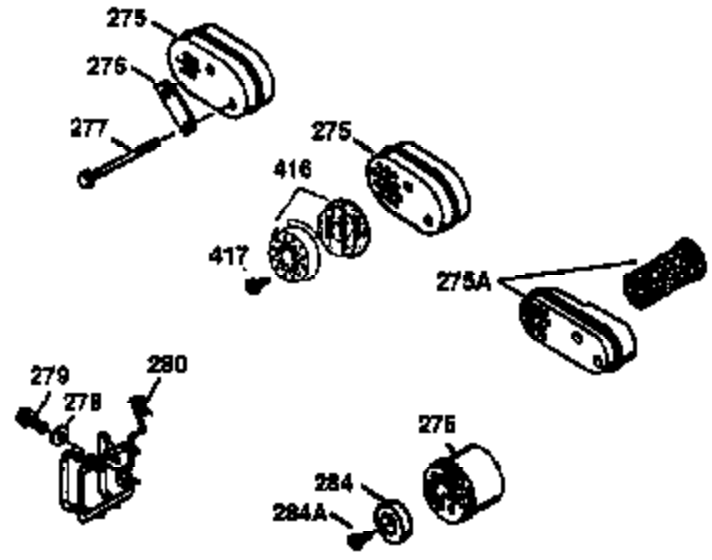

Ref #	Part Number	Qty	Description
400	35997	1	* Gasket Set (Incl. items marked PK i n notes). Incl. Part #s 26756 (1), 27234A (1), 33554A (1), 33735 (1), 34265 (1), 34338 (1), 34690A (1)
420	730225	1	SAE 30 4-Cycle Engine Oil (Quart)

ILLUSTRATION SHOWS TYPICAL PARTS ONLY. ORDER BY PART NUMBER. PARTS NOT LISTED ARE SUPPLIED BY OEM.

VIEW 2 OF 3

Ref #	Part Number	Qty	Description
19	31361	1	Extension Spring
69	35261	1	Mounting Flange Gasket
70	34311D	1	Mounting Flange (Incl. 72 thru 83)
72	36083	1	Oil Drain Plug
75	27897	1	Oil Seal
86	650488	6	Screw, 1/4-20 x 1-1/4"
182	6201	2	Screw, 1/4-28 x 7/8"
185	31384A	1	Intake Pipe (Incl. 224)
186	32653	1	Governor Link
216	33086	1	R.P.M. Adjusting Lever
223	650451	2	Screw, 1/4-20 x 1"
238	650806	2	Screw, 10-32 x 5/8"
239	34338	1	* Air Cleaner Gasket
245	35604	1	Air Cleaner Filter
245A	35605	1	Air Cleaner Filter
250	35665	1	Air Cleaner Cover
287	650926	2	Screw, 8-32 x 21/64"
298	28763	3	Screw, 10-32 x 35/64"
300	34979A	1	Fuel Tank (Incl. 292 & 301)
301	35355	1	Fuel Cap
390	590686	1	Rewind Starter

ILLUSTRATION SHOWS TYPICAL PARTS ONLY. ORDER BY PART NUMBER. PARTS NOT LISTED ARE SUPPLIED BY OEM.

VIEW 3 OF 3

Ref #	Part Number	Qty	Description
90	611150	1	Flywheel
110A	34970	1	Ground Wire
238	650806	2	Screw, 10-32 x 5/8"
239	34338	1	* Air Cleaner Gasket
240	34858	1	Air Cleaner Body
245	35604	1	Air Cleaner Filter
245B	34927	1	Air Cleaner Filter
245A	35605	1	Air Cleaner Filter
250	35665	1	Air Cleaner Cover
275	391019A	1	Muffler
276	33753	1	Locking Plate
277	650795	2	Screw, 1/4-20 x 2-1/4"
278	8345	1	Spacer
279	30063	1	Screw, Torx T-30, 1/4-20 x 1/2"
280	35726	1	Heat Shield
314	650767	2	Screw, 8-32 x 27/64"
315	34960	1	Alternator Coil (Milli-Amp)
322	34977	1	Connector Body