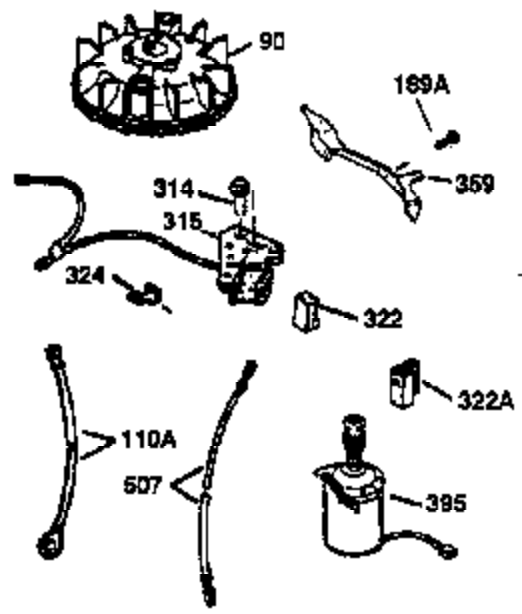

Ref #	Part Number	Qty	Description
400	35997	1	* Gasket Set (Incl. items marked PK i n notes). Incl. Part #s 26756 (1), 27234A (1), 33554A (1), 33735 (1), 34265 (1), 34338 (1), 34690A (1)
420	730225	1	SAE 30 4-Cycle Engine Oil (Quart)

ILLUSTRATION SHOWS TYPICAL PARTS ONLY. ORDER BY PART NUMBER. PARTS NOT LISTED ARE SUPPLIED BY OEM.

VIEW 2 OF 3

Ref #	Part Number	Qty	Description
19	31361	1	Extension Spring
69	35261	1	Mounting Flange Gasket
70	34311D	1	Mounting Flange (Incl. 72 thru 83)
72	36083	1	Oil Drain Plug
75	27897	1	Oil Seal
86	650488	6	Screw, 1/4-20 x 1-1/4"
182	6201	2	Screw, 1/4-28 x 7/8"
185	31384A	1	Intake Pipe (Incl. 224)
186	32653	1	Governor Link
216	33086	1	R.P.M. Adjusting Lever
223	650451	2	Screw, 1/4-20 x 1"
238	650806	2	Screw, 10-32 x 5/8"
239	34338	1	* Air Cleaner Gasket
245	35604	1	Air Cleaner Filter
245A	35605	1	Air Cleaner Filter
250	35665	1	Air Cleaner Cover
287	650926	2	Screw, 8-32 x 21/64"
298	28763	3	Screw, 10-32 x 35/64"
300	34979A	1	Fuel Tank (Incl. 292 & 301)
301	35355	1	Fuel Cap
390	590686	1	Rewind Starter

ILLUSTRATION SHOWS TYPICAL PARTS ONLY. ORDER BY PART NUMBER. PARTS NOT LISTED ARE SUPPLIED BY OEM.

VIEW 3 OF 3

Ref #	Part Number	Qty	Description
90	611150	1	Flywheel
110A	34970	1	Ground Wire
238	650806	2	Screw, 10-32 x 5/8"
239	34338	1	* Air Cleaner Gasket
240	34858	1	Air Cleaner Body
245	35604	1	Air Cleaner Filter
245B	34927	1	Air Cleaner Filter
245A	35605	1	Air Cleaner Filter
250	35665	1	Air Cleaner Cover
275	391019A	1	Muffler
276	33753	1	Locking Plate
277	650795	2	Screw, 1/4-20 x 2-1/4"
278	8345	1	Spacer
279	30063	1	Screw, Torx T-30, 1/4-20 x 1/2"
280	35726	1	Heat Shield
314	650767	2	Screw, 8-32 x 27/64"
315	34960	1	Alternator Coil (Milli-Amp)
322	34977	1	Connector Body