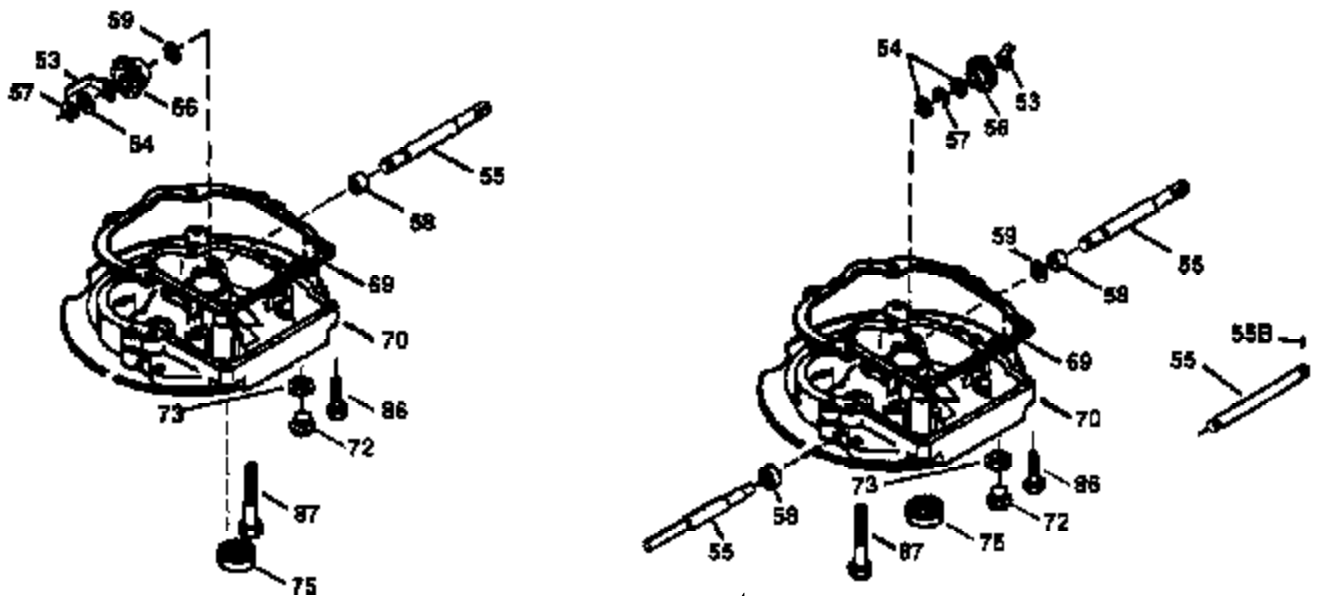

ILLUSTRATION SHOWS TYPICAL PARTS ONLY. ORDER BY PART NUMBER. PARTS NOT LISTED ARE SUPPLIED BY OEM.

VIEW 2 OF 3

Ref #	Part Number	Qty	Description
19	31361	1	Extension Spring
69	35261	1	Mounting Flange Gasket
70	34311D	1	Mounting Flange (Incl. 72 thru 83)
72	36083	1	Oil Drain Plug
75	27897	1	Oil Seal
86	650488	6	Screw, 1/4-20 x 1-1/4"
182	6201	2	Screw, 1/4-28 x 7/8"
185	31384A	1	Intake Pipe (Incl. 224)
186	32653	1	Governor Link
216	33086	1	R.P.M. Adjusting Lever
223	650451	2	Screw, 1/4-20 x 1"
238	650806	2	Screw, 10-32 x 5/8"
239	34338	1	* Air Cleaner Gasket
245	35604	1	Air Cleaner Filter
245A	35605	1	Air Cleaner Filter
250	35665	1	Air Cleaner Cover
287	650926	2	Screw, 8-32 x 21/64"
298	28763	3	Screw, 10-32 x 35/64"
300	34979A	1	Fuel Tank (Incl. 292 & 301)
301	35355	1	Fuel Cap
390	590686	1	Rewind Starter