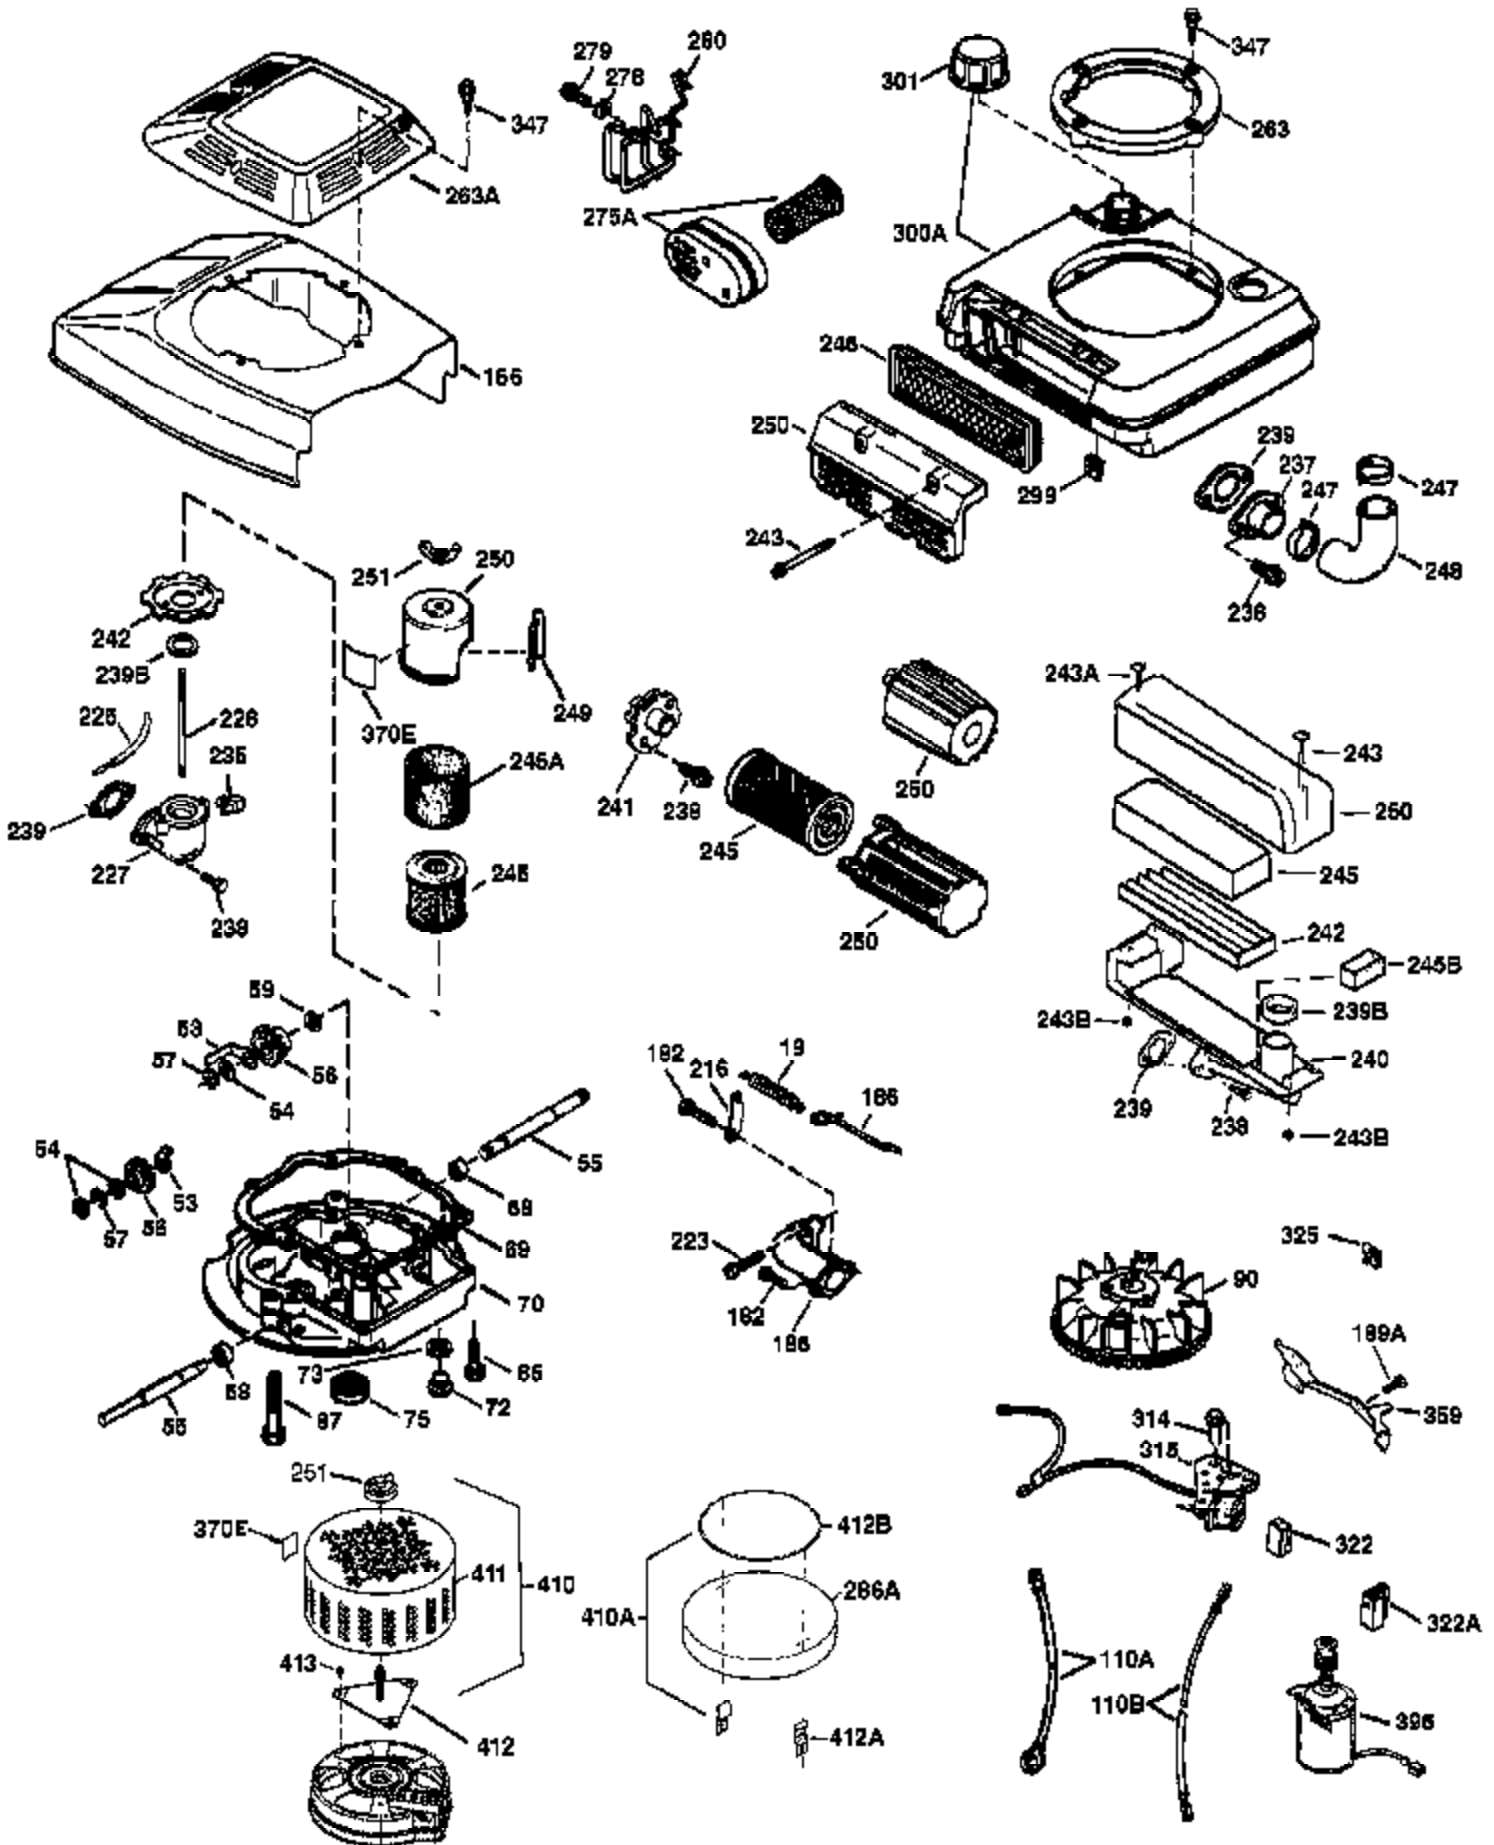

Ref #	Part Number	Qty	Description
19	31386	1	Extension Spring
69	35261	1	Mounting Flange Gasket
70	32612C	1	Mounting Flange (Incl. 72 thru 83)
72	36083	1	Oil Drain Plug
75	27897	1	Oil Seal
86	650488	6	Screw, 1/4-20 x 1-1/4"
90	611123	1	Flywheel
182	6201	2	Screw, 1/4-28 x 7/8"
185	31384A	1	Intake Pipe (Incl. 224)
186	34337	1	Governor Link
206	610973	1	Terminal
223	650451	2	Screw, 1/4-20 x 1"
238	650806	2	Screw, 10-32 x 5/8"
239	34338	1	* Air Cleaner Gasket
240	34858	1	Air Cleaner Body
245	34340	1	Air Cleaner Filter
250	34341B	1	Air Cleaner Cover
301	33032	1	Fuel Cap
380	631597	1	Carburetor (Incl. 184)