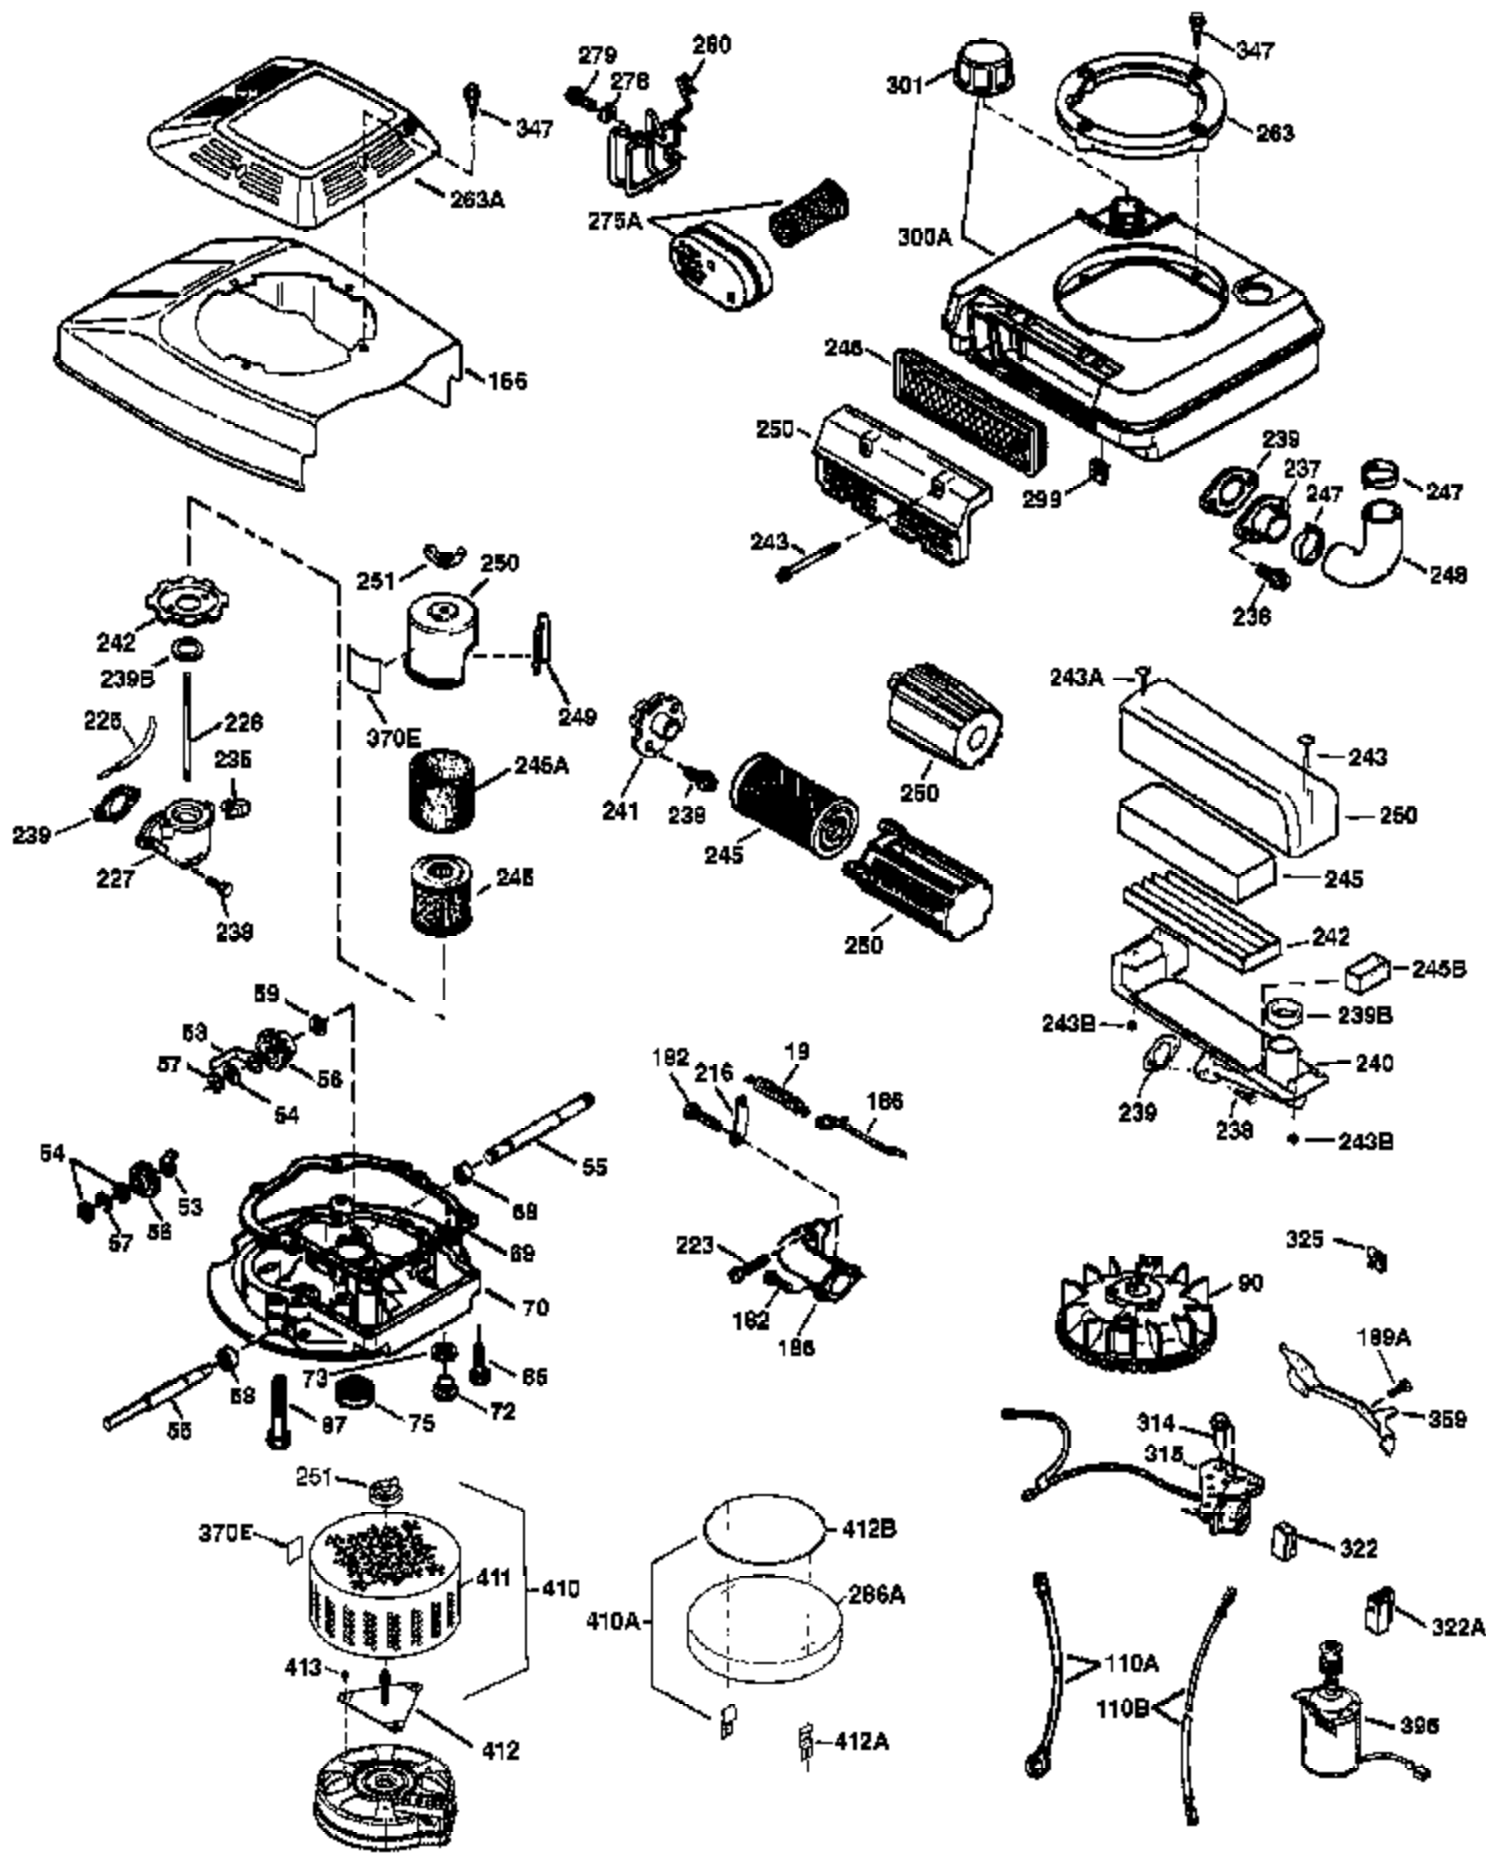

Ref #	Part Number	Qty	Description
19	36281	1	Extension Spring
69	35261	1	Mounting Flange Gasket
70	34311D	1	Mounting Flange (Incl. 72 thru 83)
72	36083	1	Oil Drain Plug
75	27897	1	Oil Seal
86	650488	6	Screw, 1/4-20 x 1-1/4"
90	611112	1	Flywheel
182	6201	2	Screw, 1/4-28 x 7/8"
185	31384A	1	Intake Pipe (Incl. 224)
186	34337	1	Governor Link
206	610973	1	Terminal
223	650451	2	Screw, 1/4-20 x 1"
238	650806	2	Screw, 10-32 x 5/8"
239	34338	1	* Air Cleaner Gasket
240	34858	1	Air Cleaner Body
245	34340	1	Air Cleaner Filter
250	34341B	1	Air Cleaner Cover
301	33032	1	Fuel Cap
325	29443	1	Spring Clip
380	632747	1	Carburetor (Incl. 184)