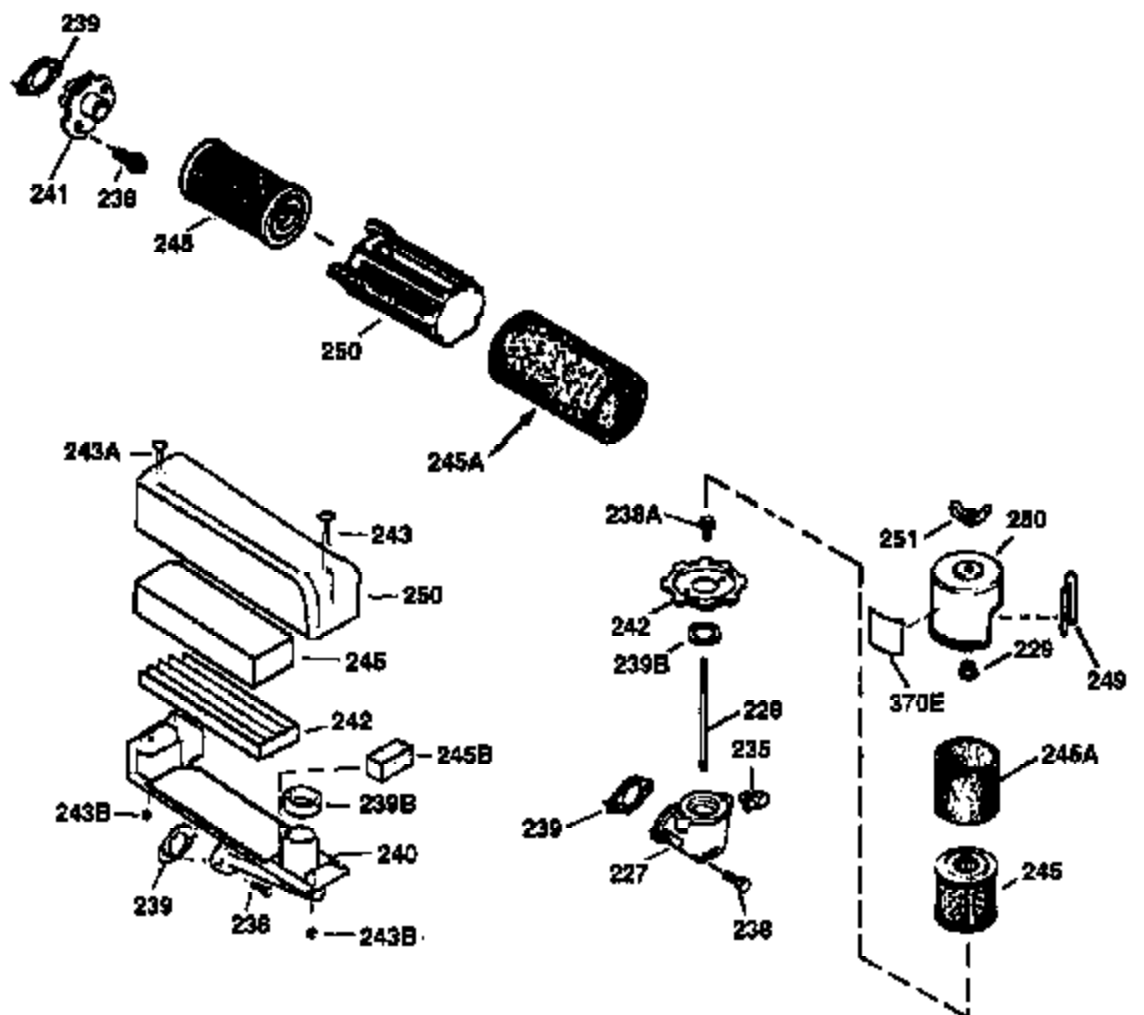

ILLUSTRATION SHOWS TYPICAL PARTS ONLY. ORDER BY PART NUMBER. PARTS NOT LISTED ARE SUPPLIED BY OEM.

VIEW 3 OF 3

Ref #	Part Number	Qty	Description
90	611112	1	Flywheel
238	650806	2	Screw, 10-32 x 5/8"
239	34338	1	* Air Cleaner Gasket
240	34858	1	Air Cleaner Body
245	34340	1	Air Cleaner Filter
250	34341B	1	Air Cleaner Cover