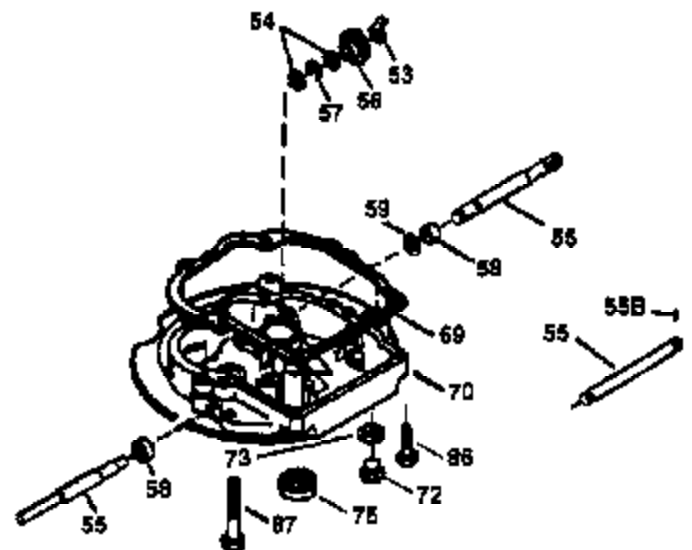

ILLUSTRATION SHOWS TYPICAL PARTS ONLY. ORDER BY PART NUMBER. PARTS NOT LISTED ARE SUPPLIED BY OEM.

VIEW 2 OF 3

Ref #	Part Number	Qty	Description
19	36281	1	Extension Spring
69	35261	1	Mounting Flange Gasket
70	34311D	1	Mounting Flange (Incl. 72 thru 83)
72	36083	1	Oil Drain Plug
75	27897	1	Oil Seal
86	650488	6	Screw, 1/4-20 x 1-1/4"
182	6201	2	Screw, 1/4-28 x 7/8"
185	31384A	1	Intake Pipe (Incl. 224)
186	34337	1	Governor Link
223	650451	2	Screw, 1/4-20 x 1"
238	650806	2	Screw, 10-32 x 5/8"
239	34338	1	* Air Cleaner Gasket
245	34340	1	Air Cleaner Filter
250	34341B	1	Air Cleaner Cover
287	650926	2	Screw, 8-32 x 21/64"
298	28763	3	Screw, 10-32 x 35/64"
300	34476A	1	Fuel Tank (Incl. 292 & 301)
301	33032	1	Fuel Cap
390	590688	1	Rewind Starter