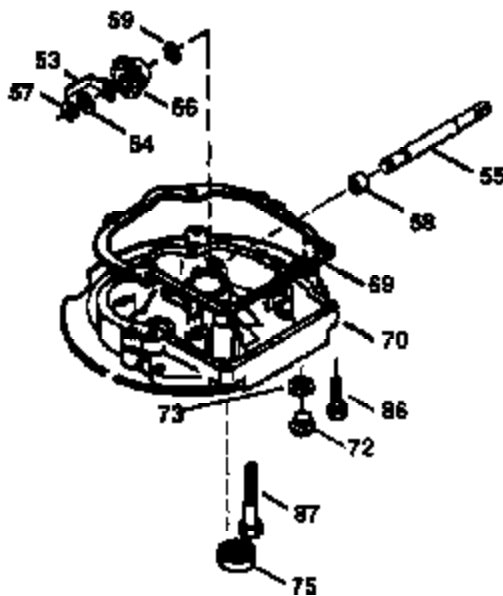

ILLUSTRATION SHOWS TYPICAL PARTS ONLY. ORDER BY PART NUMBER. PARTS NOT LISTED ARE SUPPLIED BY OEM.

VIEW 2 OF 3

Ref #	Part Number	Qty	Description
19	36281	1	Extension Spring
69	35261	1	Mounting Flange Gasket
70	34311D	1	Mounting Flange (Incl. 72 thru 83)
72	36083	1	Oil Drain Plug
75	27897	1	Oil Seal
86	650488	6	Screw, 1/4-20 x 1-1/4"
182	6201	2	Screw, 1/4-28 x 7/8"
185	31384A	1	Intake Pipe (Incl. 224)
186	34337	1	Governor Link
223	650451	2	Screw, 1/4-20 x 1"
238	650806	2	Screw, 10-32 x 5/8"
239	34338	1	* Air Cleaner Gasket
245	34340	1	Air Cleaner Filter
250	34341B	1	Air Cleaner Cover
287	650926	2	Screw, 8-32 x 21/64"
298	28763	3	Screw, 10-32 x 35/64"
300	34476A	1	Fuel Tank (Incl. 292 & 301)
301	33032	1	Fuel Cap
390	590688	1	Rewind Starter