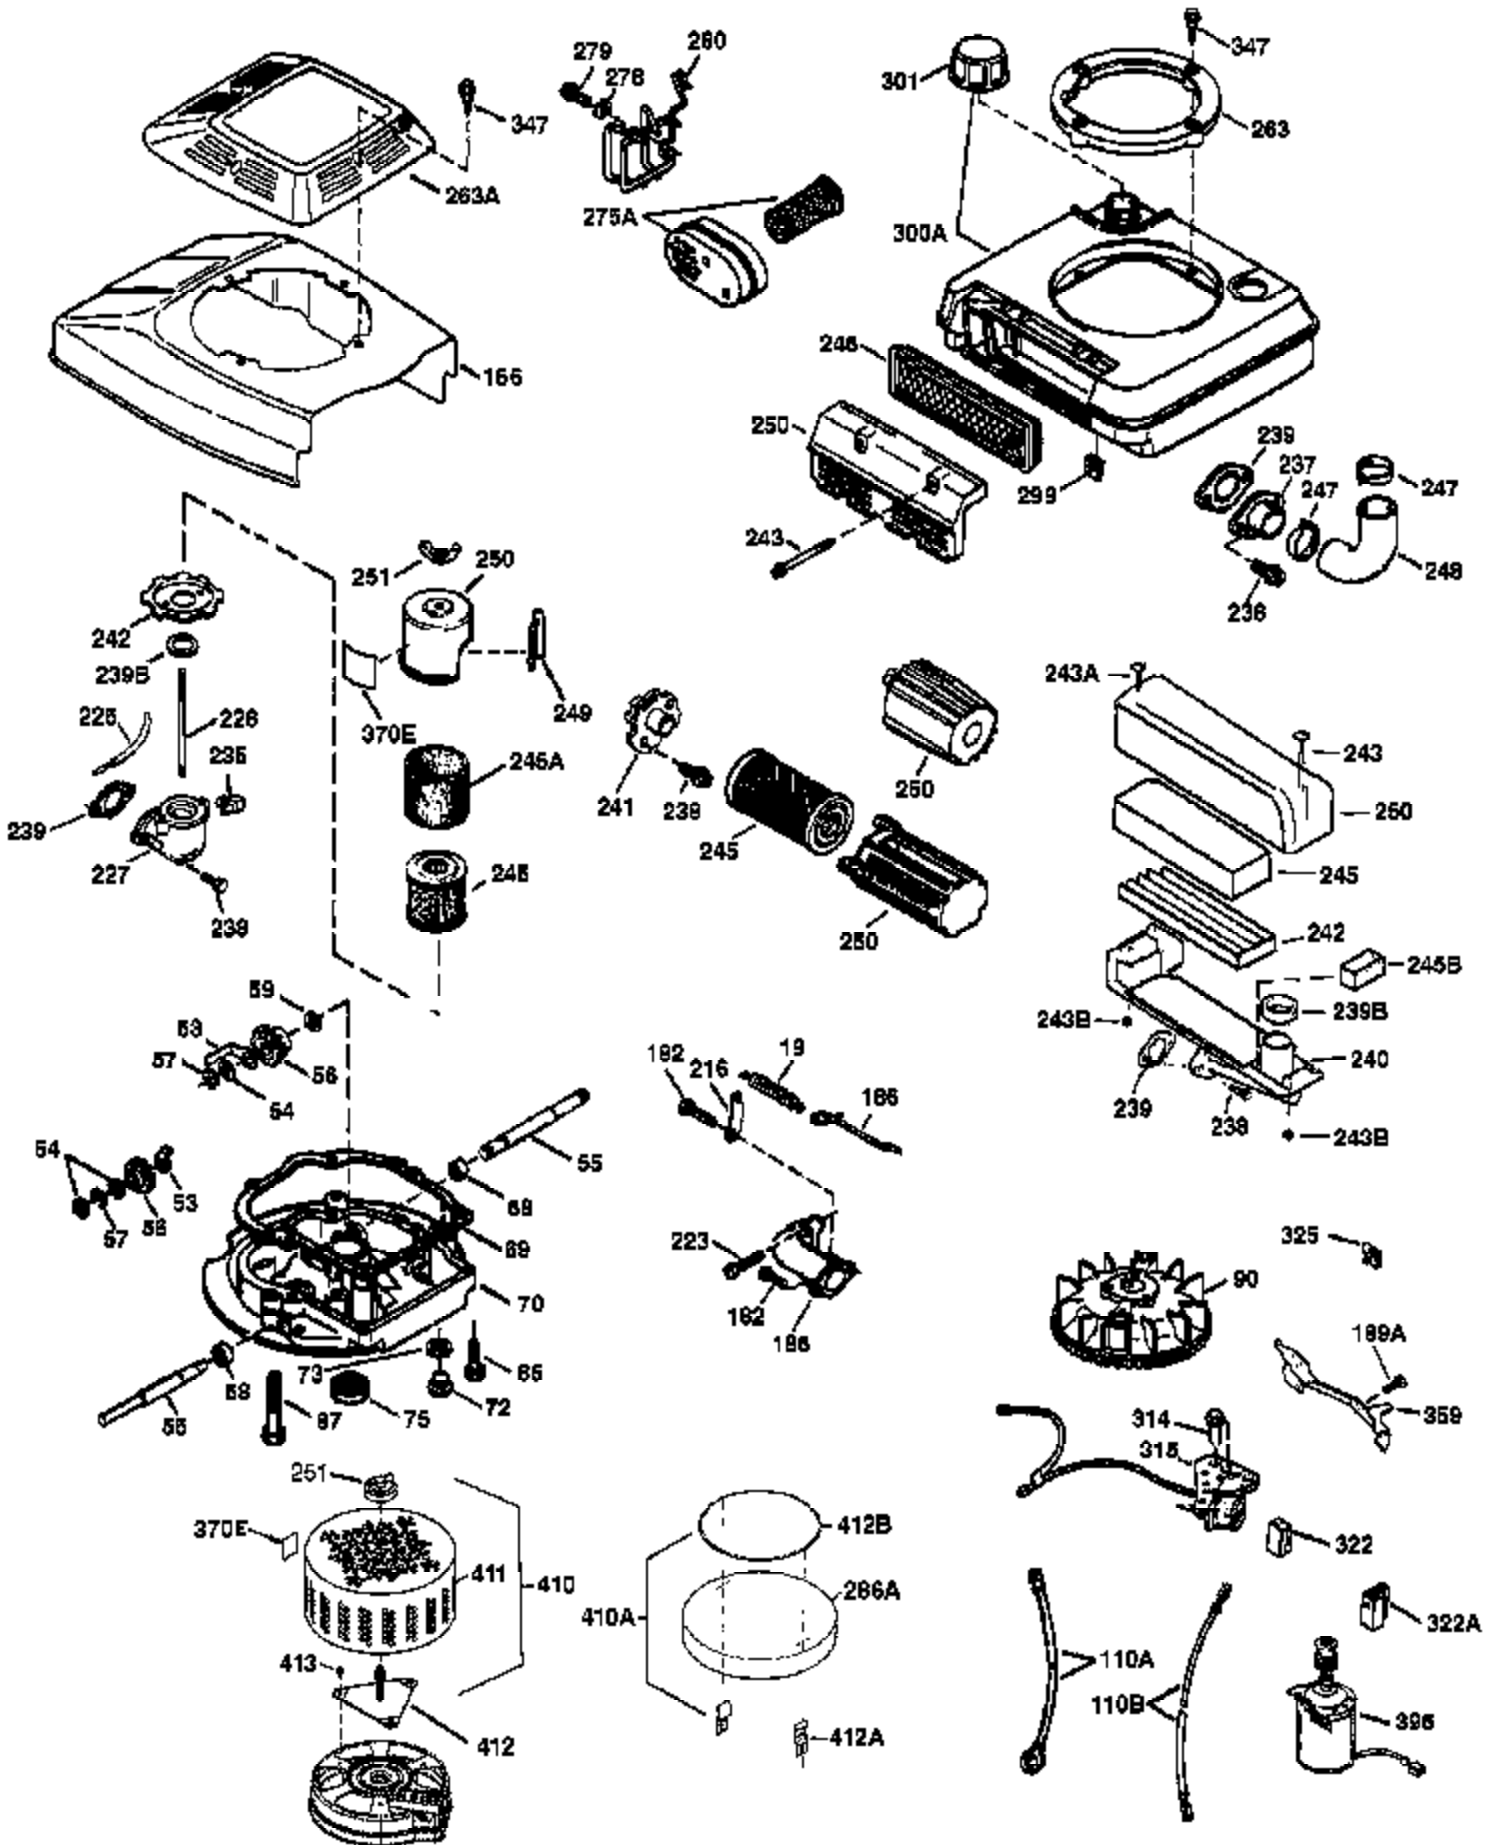

Ref #	Part Number	Qty	Description
19	36281	1	Extension Spring
69	35261	1	Mounting Flange Gasket
70	34311D	1	Mounting Flange (Incl. 72 thru 83)
72	36083	1	Oil Drain Plug
75	27897	1	Oil Seal
86	650488	6	Screw, 1/4-20 x 1-1/4"
90	611112	1	Flywheel
182	6201	2	Screw, 1/4-28 x 7/8"
185	31384A	1	Intake Pipe (Incl. 224)
186	34337	1	Governor Link
206	610973	1	Terminal
223	650451	2	Screw, 1/4-20 x 1"
238	650806	2	Screw, 10-32 x 5/8"
239	34338	1	* Air Cleaner Gasket
240	34858	1	Air Cleaner Body
245	34340	1	Air Cleaner Filter
250	34341B	1	Air Cleaner Cover
301	33032	1	Fuel Cap
380	632747	1	Carburetor (Incl. 184)