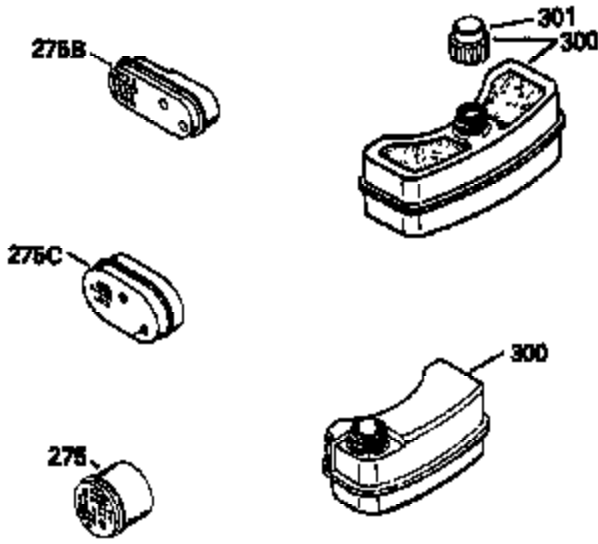

ILLUSTRATION SHOWS TYPICAL PARTS ONLY. ORDER BY PART NUMBER. PARTS NOT LISTED ARE SUPPLIED BY OEM.

Ref #	Part Number	Qty	Description
40	36073	1	Piston, Pin & Ring Set (Std.)
40	36074	1	Piston, Pin & Ring Set (.010" OS)
40	36075	1	Piston, Pin & Ring Set (.020" OS)
69	35261	1	Mounting Flange Gasket
72	36083	1	Oil Drain Plug
75	27897	1	Oil Seal
86	650488	6	Screw, 1/4-20 x 1-1/4"
238	650806	2	Screw, 10-32 x 5/8"
239	34338	1	* Air Cleaner Gasket
240	34858	1	Air Cleaner Body
250	34341B	1	Air Cleaner Cover
260	35484	1	Blower Housing
275	36473	1	Muffler (Incl. 277)
298	28763	3	Screw, 10-32 x 35/64"
300	34476A	1	Fuel Tank (Incl. 292 & 301)
301	33032	1	Fuel Cap
370A	36261	1	Lubrication Decal
380	632646	1	Carburetor (Incl. 184)