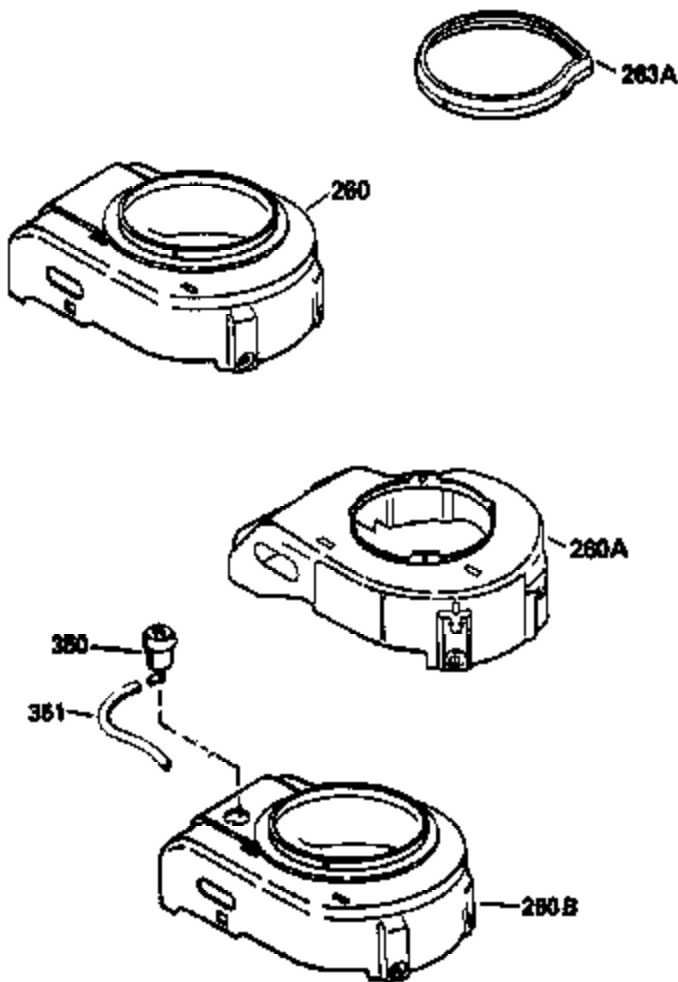

ILLUSTRATION SHOWS TYPICAL PARTS ONLY. ORDER BY PART NUMBER. PARTS NOT LISTED ARE SUPPLIED BY OEM.

Ref #	Part Number	Qty	Description
40	36073	1	Piston, Pin & Ring Set (Std.)
40	36074	1	Piston, Pin & Ring Set (.010" OS)
40	36075	1	Piston, Pin & Ring Set (.020" OS)
69	35261	1	Mounting Flange Gasket
72	36083	1	Oil Drain Plug
75	27897	1	Oil Seal
86	650488	6	Screw, 1/4-20 x 1-1/4"
238	650806	2	Screw, 10-32 x 5/8"
239	34338	1	* Air Cleaner Gasket
240	34858	1	Air Cleaner Body
250	34341B	1	Air Cleaner Cover
260	35484	1	Blower Housing
275	36473	1	Muffler (Incl. 277)
298	28763	3	Screw, 10-32 x 35/64"
300	34476A	1	Fuel Tank (Incl. 292 & 301)
301	33032	1	Fuel Cap
370A	36261	1	Lubrication Decal
380	632646	1	Carburetor (Incl. 184)