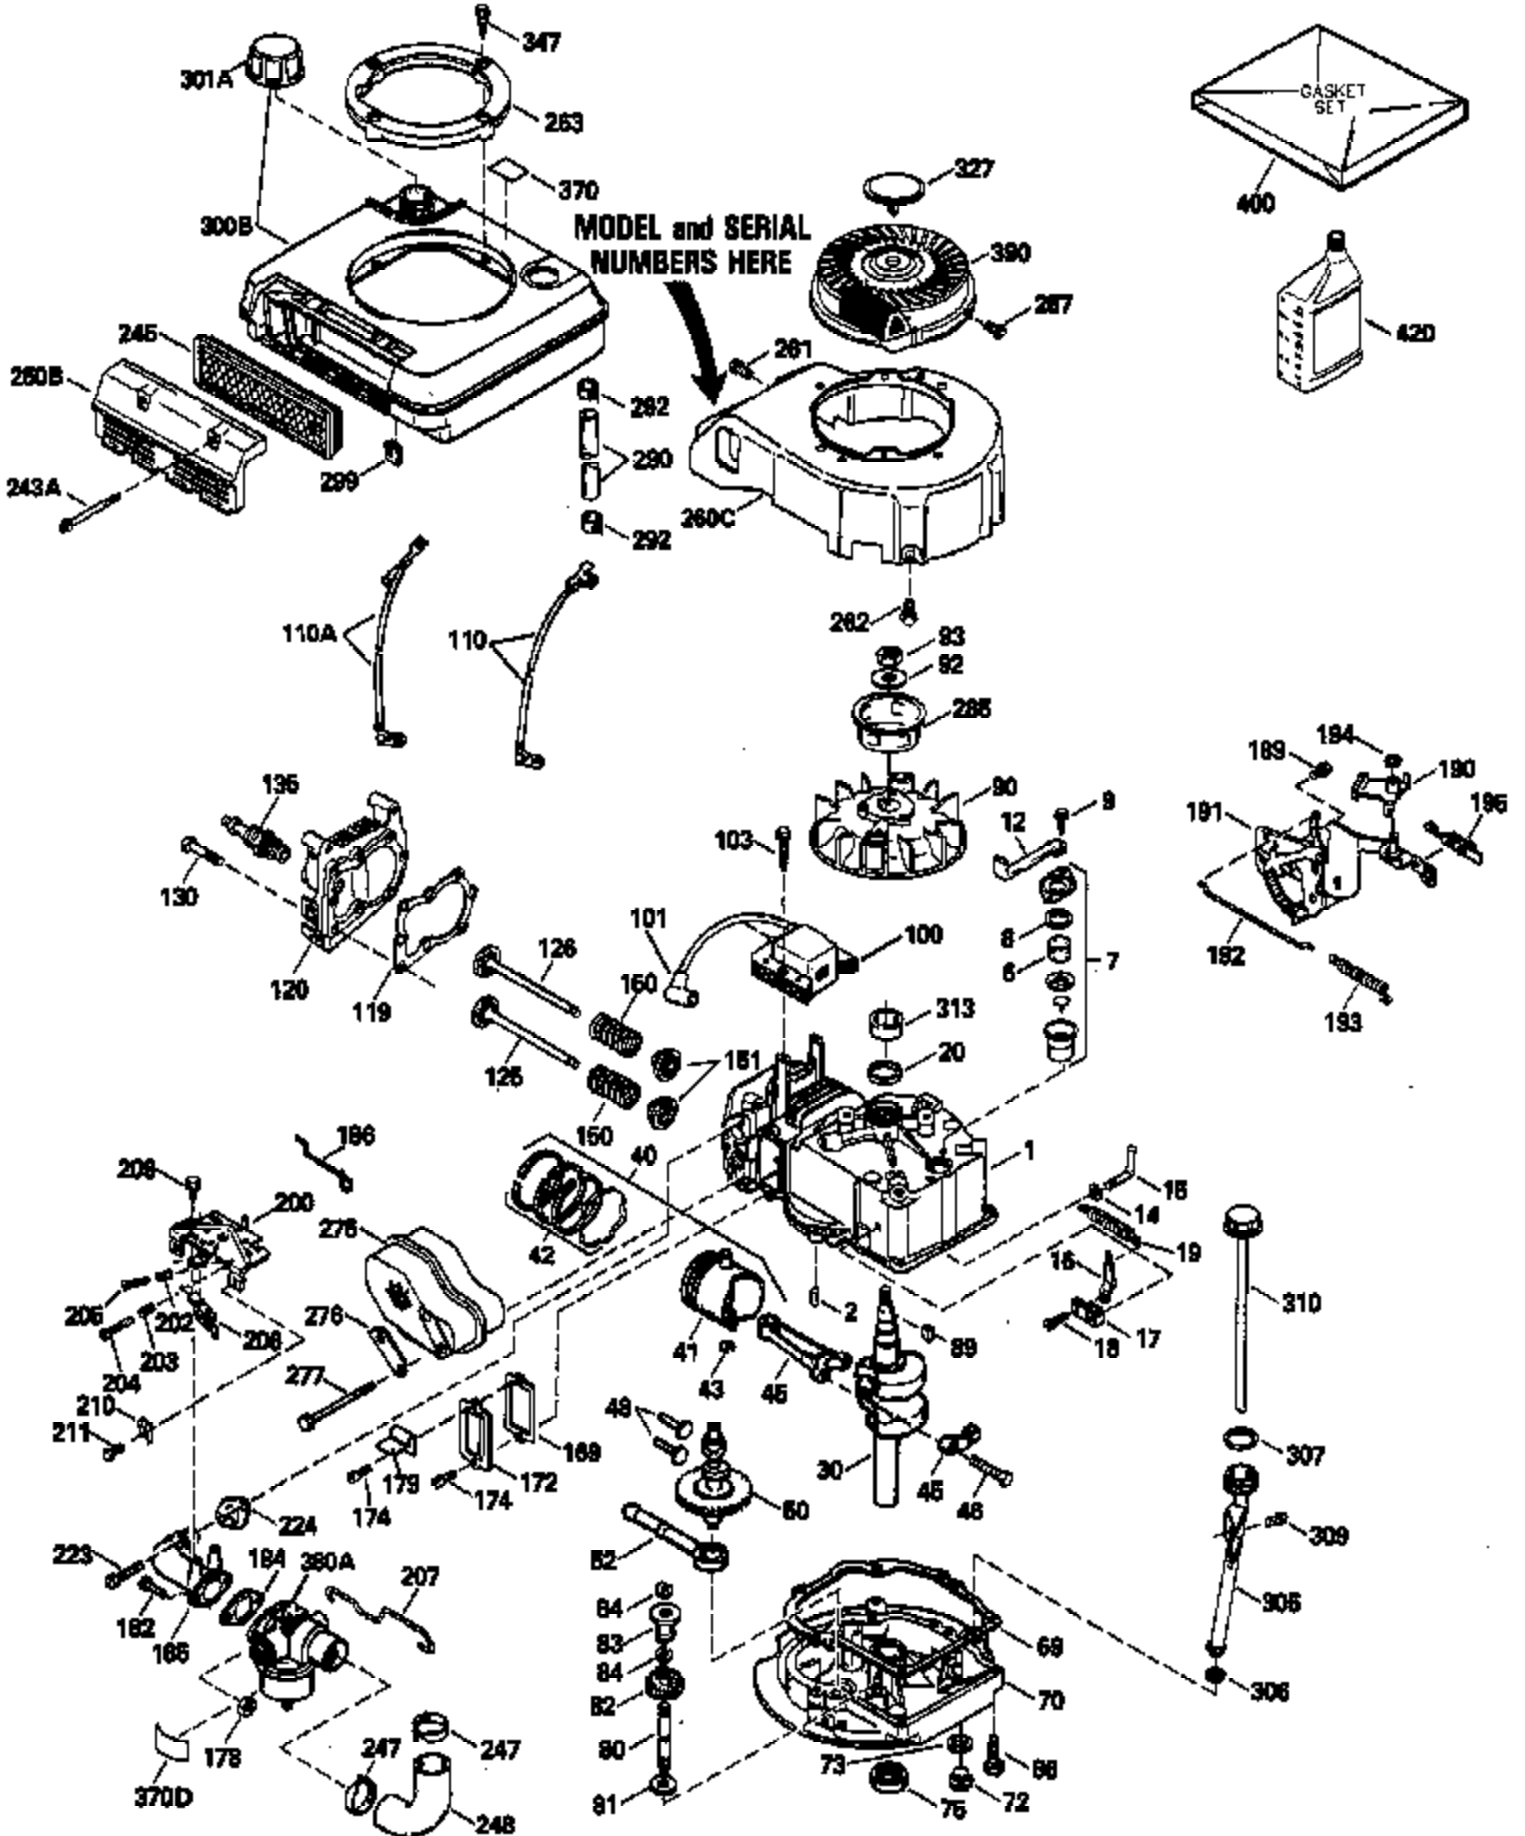

ILLUSTRATION SHOWS TYPICAL PARTS ONLY. ORDER BY PART NUMBER. PARTS NOT LISTED ARE SUPPLIED BY OEM.

Engine Parts List #1

Ref #	Part Number	Qty	Description
1	36478A	1	Cylinder (Incl. 2,7,20 & 125)
2	26727	2	Dowel Pin
6	33734	1	Breather Element
7	36557	1	Breather Body Ass'y. (Incl. 6 & 12)
12	36558	1	Breather Cover & Tube
14	28277	1	Washer
15	30589	1	Governor Rod (Incl. 14)
16	31383A	1	Governor Lever
17	31335	1	Governor Lever Clamp
18	650548	1	Screw, 8-32 x 5/16"
19	36281	1	Extension Spring
20	32600	1	Oil Seal
30	36215A	1	Crankshaft
40	36073	1	Piston, Pin & Ring Set (Std.)
40	36074	1	Piston, Pin & Ring Set (.010" OS)
40	36075	1	Piston, Pin & Ring Set (.020" OS)
41	36070	1	Piston & Pin Ass'y. (Std.) (Incl. 43)
41	36071	1	Piston & Pin Ass'y. (.010" OS) (Incl. 43)
41	36072	1	Piston & Pin Ass'y. (.020" OS) (Incl. 43)
42	36076	1	Ring Set (Std.)
42	36077	1	Ring Set (.010" OS)
42	36078	1	Ring Set (.020" OS)
43	20381	2	Piston Pin Retaining Ring
45	30963B	1	Connecting Rod Ass'y. (Incl. 46)
46	32610A	2	Connecting Rod Bolt
48	27241	2	Valve Lifter
50	35992	1	Camshaft (MCR)
52	29914	1	Oil Pump Ass'y.
69	35261	1	Mounting Flange Gasket
70	34311D	1	Mounting Flange (Incl. 72 thru 83)
72	36083	1	Oil Drain Plug
75	27897	1	Oil Seal
80	30574A	1	Governor Shaft
81	30590A	1	Washer
82	30591	1	Governor Gear Ass'y. (Incl. 81)
83	30588A	1	Governor Spool
86	650488	6	Screw, 1/4-20 x 1-1/4"
89	611004	1	Flywheel Key
90	611112	1	Flywheel
92	650815	1	Belleville Washer
93	650816	1	Flywheel Nut
100	34443A	1	Solid State Ignition
101	610118	1	Spark Plug Cover
103	651007	2	Screw, Torx T-15, 10-24 x 15/16"
110	36230	1	Ground Wire
119	36477	1	* Cylinder Head Gasket
120	36476	1	Cylinder Head
125	36471	1	Exhaust Valve (Std.) (Incl. 151)
125	36472	1	Exhaust Valve (1/32" OS) (Incl. 151)
126	29314B	1	Intake Valve (Std.) (Incl. 151)
126	29315C	1	Intake Valve (1/32" OS) (Incl. 151)
130	6021A	8	Screw, 5/16-18 x 1-1/2"
135	35395	1	Resistor Spark Plug (RJ19LM)
150	35991	2	Valve Spring
151	31673	2	Valve Spring Cap
169	27234A	1	* Valve Cover Gasket
172	32755	1	Valve Cover
174	30200	2	Screw, 10-24 x 9/16"