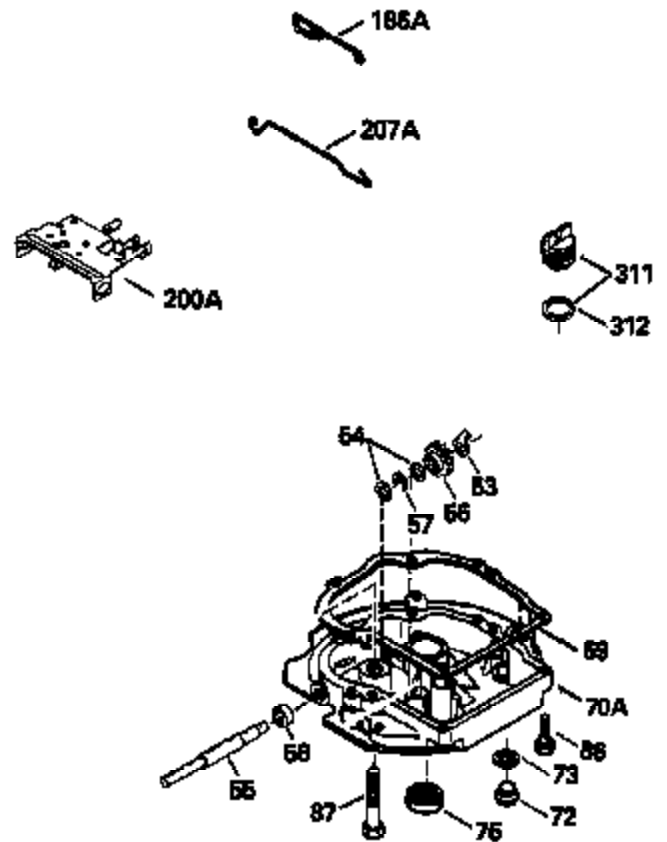

ILLUSTRATION SHOWS TYPICAL PARTS ONLY. ORDER BY PART NUMBER. PARTS NOT LISTED ARE SUPPLIED BY OEM.

Ref #	Part Number	Qty	Description
40	36073	1	Piston, Pin & Ring Set (Std.)
40	36074	1	Piston, Pin & Ring Set (.010" OS)
40	36075	1	Piston, Pin & Ring Set (.020" OS)
69	35261	1	Mounting Flange Gasket
72	36083	1	Oil Drain Plug
75	27897	1	Oil Seal
86	650488	6	Screw, 1/4-20 x 1-1/4"
238	650806	2	Screw, 10-32 x 5/8"
239	34338	1	* Air Cleaner Gasket
240	34858	1	Air Cleaner Body
250	34341B	1	Air Cleaner Cover
260	35484	1	Blower Housing
275	36473	1	Muffler (Incl. 277)
298	28763	3	Screw, 10-32 x 35/64"
300	34476A	1	Fuel Tank (Incl. 292 & 301)
301	33032	1	Fuel Cap
370A	36261	1	Lubrication Decal
380	632646	1	Carburetor (Incl. 184)