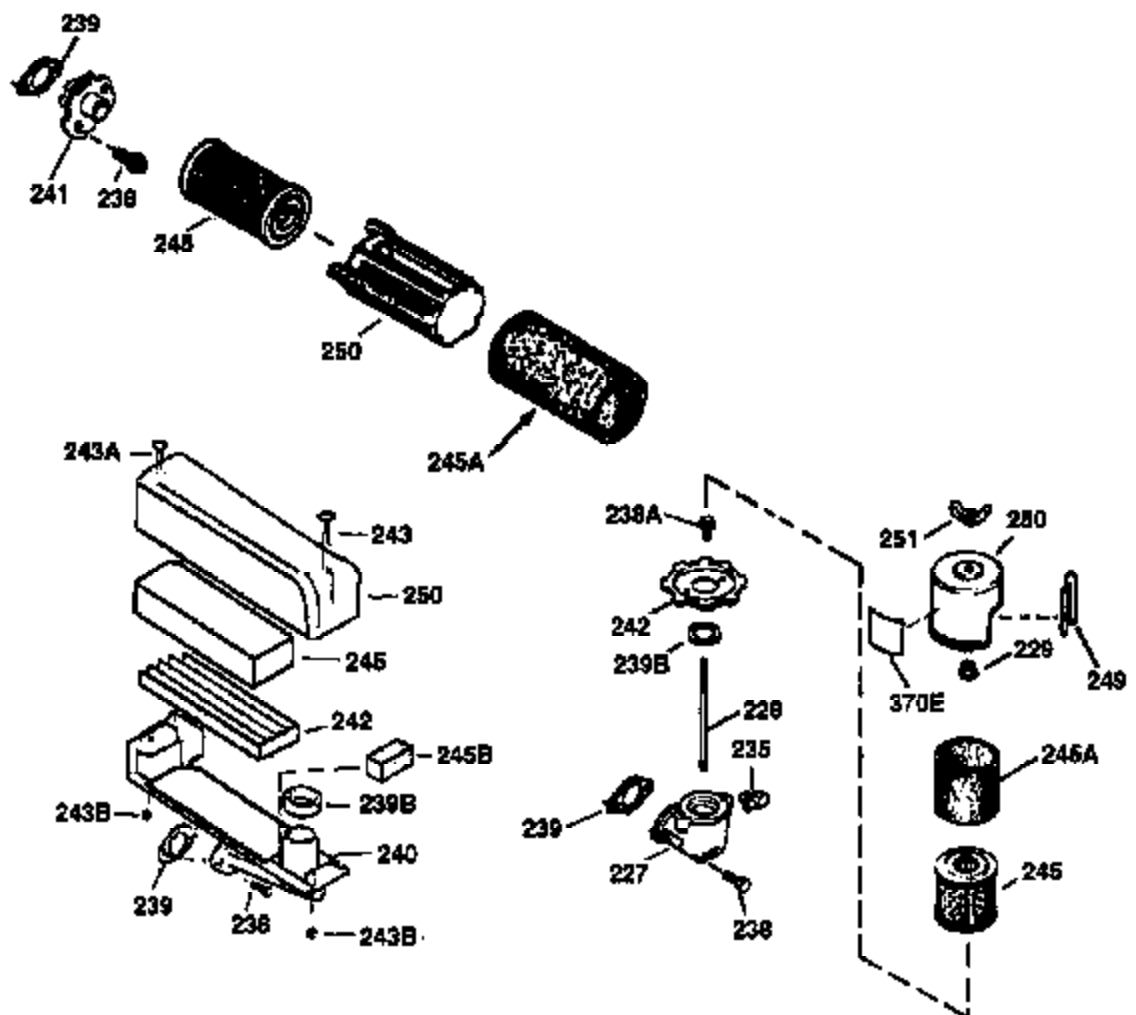

ILLUSTRATION SHOWS TYPICAL PARTS ONLY. ORDER BY PART NUMBER. PARTS NOT LISTED ARE SUPPLIED BY OEM.

VIEW 3 OF 3

Ref #	Part Number	Qty	Description
90	611112	1	Flywheel
238	650806	2	Screw, 10-32 x 5/8"
239	34338	1	* Air Cleaner Gasket
240	34858	1	Air Cleaner Body
245	34340	1	Air Cleaner Filter
250	34341B	1	Air Cleaner Cover
275	36473	1	Muffler (Incl. 277)
277	650988	2	Screw, 1/4-20 x 2-13/64"