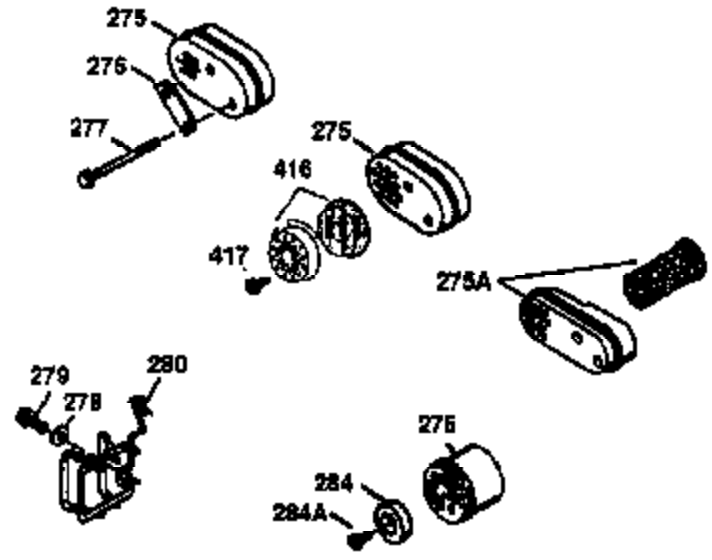

ILLUSTRATION SHOWS TYPICAL PARTS ONLY. ORDER BY PART NUMBER. PARTS NOT LISTED ARE SUPPLIED BY OEM.

VIEW 3 OF 3

Ref #	Part Number	Qty	Description
90	611112	1	Flywheel
238	650806	2	Screw, 10-32 x 5/8"
239	34338	1	* Air Cleaner Gasket
240	34858	1	Air Cleaner Body
245	34340	1	Air Cleaner Filter
250	34341B	1	Air Cleaner Cover
275	36473	1	Muffler (Incl. 277)
277	650988	2	Screw, 1/4-20 x 2-13/64"