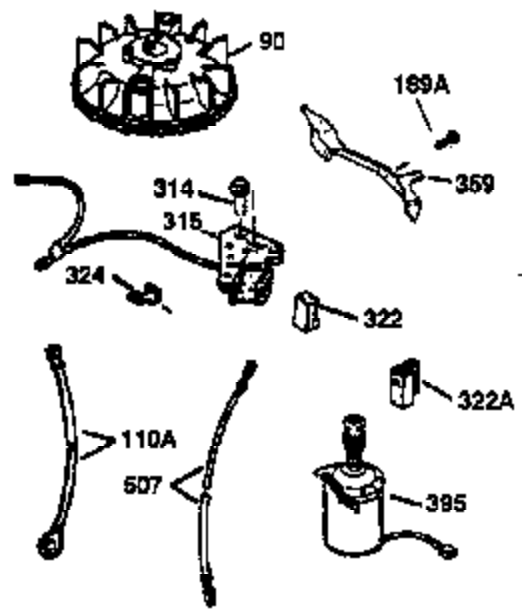

ILLUSTRATION SHOWS TYPICAL PARTS ONLY. ORDER BY PART NUMBER. PARTS NOT LISTED ARE SUPPLIED BY OEM.

VIEW 3 OF 3

Ref #	Part Number	Qty	Description
90	611112	1	Flywheel
238	650806	2	Screw, 10-32 x 5/8"
239	34338	1	* Air Cleaner Gasket
240	34858	1	Air Cleaner Body
245	34340	1	Air Cleaner Filter
250	34341B	1	Air Cleaner Cover
275	36473	1	Muffler (Incl. 277)
277	650988	2	Screw, 1/4-20 x 2-13/64"