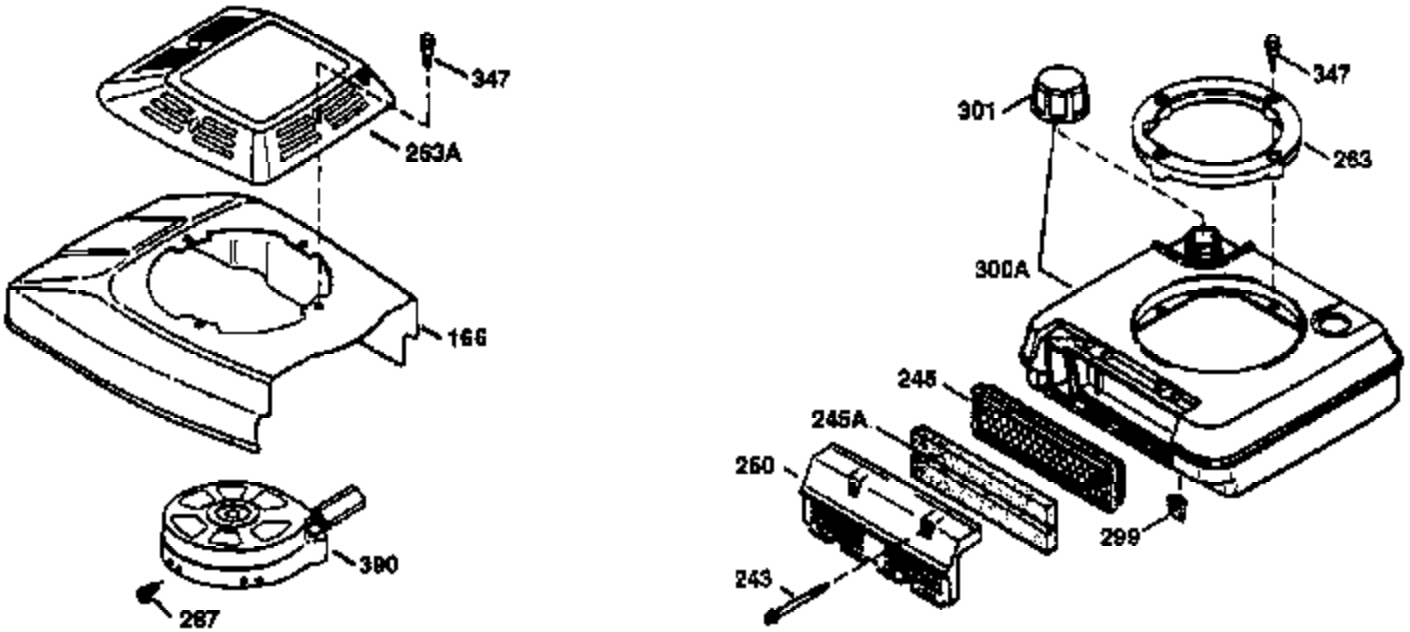

ILLUSTRATION SHOWS TYPICAL PARTS ONLY. ORDER BY PART NUMBER. PARTS NOT LISTED ARE SUPPLIED BY OEM.

VIEW 2 OF 3

Ref #	Part Number	Qty	Description
19	36281	1	Extension Spring
69	35261	1	Mounting Flange Gasket
70	34311D	1	Mounting Flange (Incl. 72 thru 83)
72	36083	1	Oil Drain Plug
75	27897	1	Oil Seal
86	650488	6	Screw, 1/4-20 x 1-1/4"
182	6201	2	Screw, 1/4-28 x 7/8"
185	31384A	1	Intake Pipe (Incl. 224)
186	34337	1	Governor Link
223	650451	2	Screw, 1/4-20 x 1"
238	650806	2	Screw, 10-32 x 5/8"
239	34338	1	* Air Cleaner Gasket
245	34340	1	Air Cleaner Filter
250	34341B	1	Air Cleaner Cover
287	650926	2	Screw, 8-32 x 21/64"
298	28763	3	Screw, 10-32 x 35/64"
300	34476A	1	Fuel Tank (Incl. 292 & 301)
301	33032	1	Fuel Cap
390	590688	1	Rewind Starter