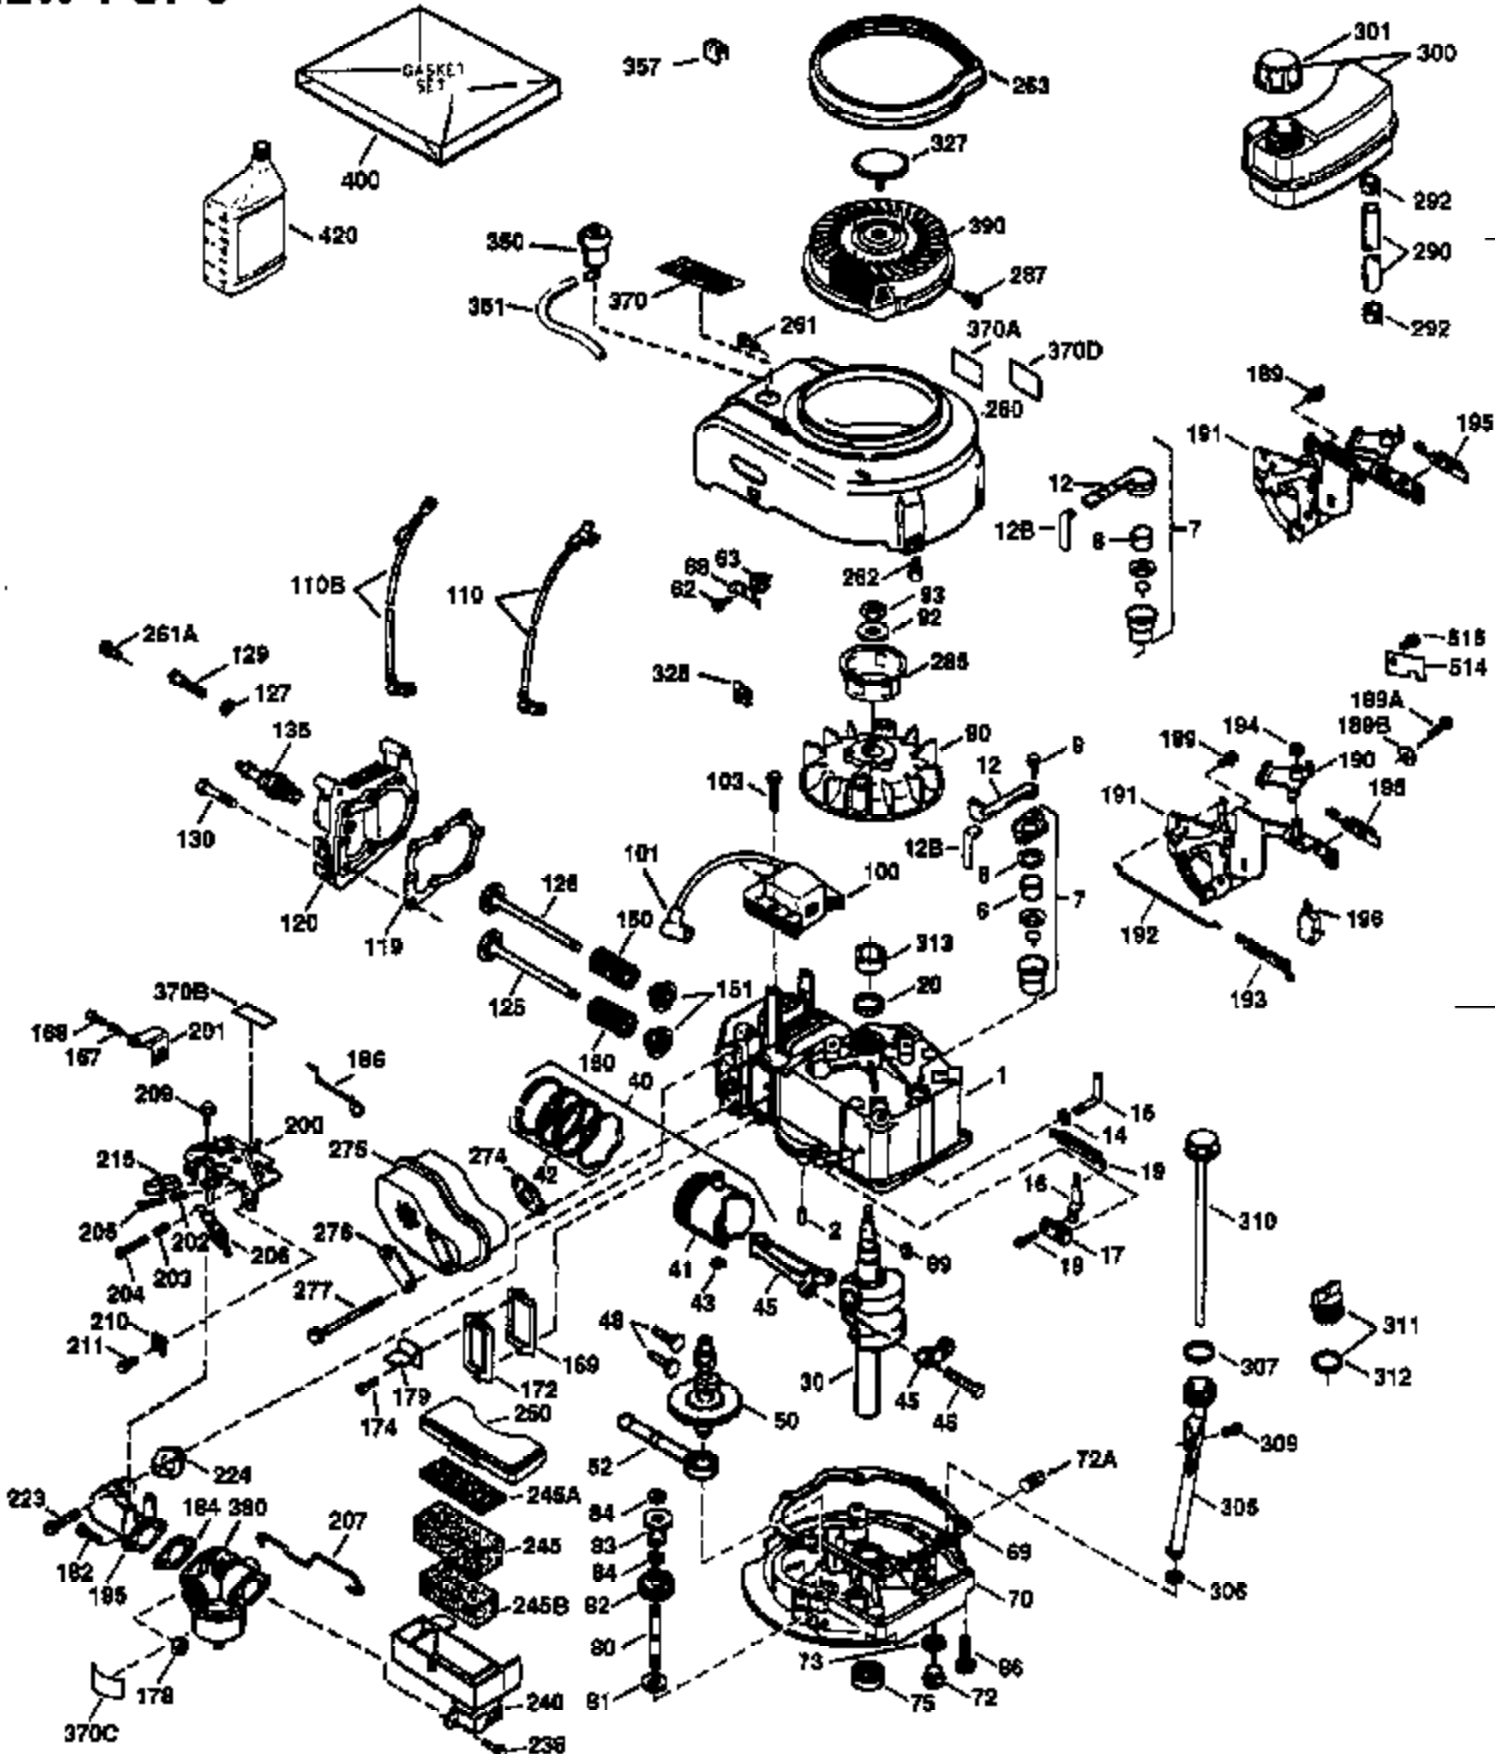

ILLUSTRATION SHOWS TYPICAL PARTS ONLY. ORDER BY PART NUMBER. PARTS NOT LISTED ARE SUPPLIED BY OEM.

VIEW 1 OF 3

Engine Parts List #1

Ref #	Part Number	Qty	Description
1	36265	1	Cylinder (Incl. 2 & 20)
2	26727	2	Dowel Pin
6	33734	1	Breather Element
7	34214A	1	Breather Ass'y. (Incl. 6, 8, 9, & 12)
8	33735	1	* Breather Gasket
9	30200	2	Screw, 10-24 x 9/16"
12	33886	1	Breather Tube
14	28277	1	Washer
15	30589	1	Governor Rod (Incl. 14)
16	31383A	1	Governor Lever
17	31335	1	Governor Lever Clamp
18	650548	1	Screw, 8-32 x 5/16"
19	36281	1	Extension Spring
20	32600	1	Oil Seal
30	36455	1	Crankshaft
40	36073	1	Piston, Pin & Ring Set (Std.)
40	36074	1	Piston, Pin & Ring Set (.010" OS)
40	36075	1	Piston, Pin & Ring Set (.020" OS)
41	36070	1	Piston & Pin Ass'y. (Std.) (Incl. 43)
41	36071	1	Piston & Pin Ass'y. (.010" OS) (Incl. 43)
41	36072	1	Piston & Pin Ass'y. (.020" OS) (Incl. 43)
42	36076	1	Ring Set (Std.)
42	36077	1	Ring Set (.010" OS)
42	36078	1	Ring Set (.020" OS)
43	20381	2	Piston Pin Retaining Ring
45	30963B	1	Connecting Rod Ass'y. (Incl. 46)
46	32610A	2	Connecting Rod Bolt
48	27241	2	Valve Lifter
50	35992	1	Camshaft (MCR)
52	29914	1	Oil Pump Ass'y.
69	35261	1	Mounting Flange Gasket
70	34311D	1	Mounting Flange (Incl. 72 thru 83)
72	36083	1	Oil Drain Plug
75	27897	1	Oil Seal
80	30574A	1	Governor Shaft
81	30590A	1	Washer
82	30591	1	Governor Gear Ass'y. (Incl. 81)
83	30588A	1	Governor Spool
86	650488	6	Screw, 1/4-20 x 1-1/4"
89	611004	1	Flywheel Key
90	611112	1	Flywheel
92	650815	1	Belleville Washer
93	650816	1	Flywheel Nut
100	34443A	1	Solid State Ignition
101	610118	1	Spark Plug Cover
103	650814	2	Screw, Torx T-15, 10-24 x 1"
110	36230	1	Ground Wire
119	33554A	1	* Cylinder Head Gasket
120	34342	1	Cylinder Head
125	29313C	1	Exhaust Valve (Std.) (Incl. 151)
125	29315C	1	Exhaust Valve (1/32" OS) (Incl. 151)
126	29314B	1	Intake Valve (Std.) (Incl. 151)
126	29315C	1	Intake Valve (1/32" OS) (Incl. 151)
130	6021A	8	Screw, 5/16-18 x 1-1/2"
135	35395	1	Resistor Spark Plug (RJ19LM)
150	35991	2	Valve Spring
151	31673	2	Valve Spring Cap
169	27234A	1	* Valve Cover Gasket