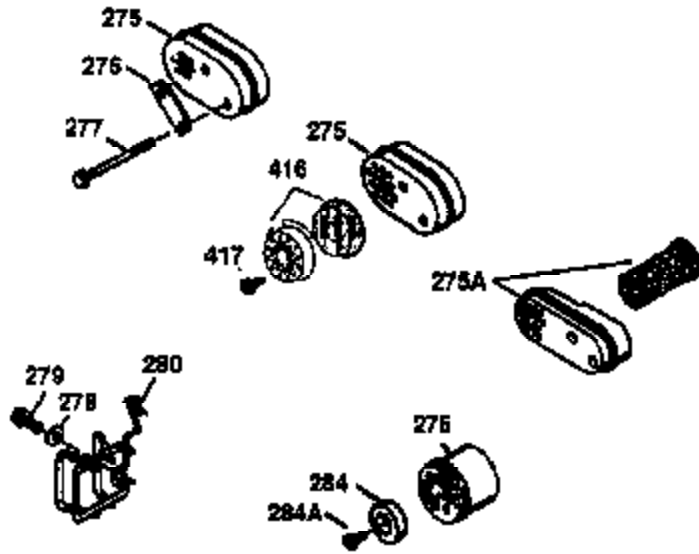

ILLUSTRATION SHOWS TYPICAL PARTS ONLY. ORDER BY PART NUMBER. PARTS NOT LISTED ARE SUPPLIED BY OEM.

VIEW 3 OF 3

Ref #	Part Number	Qty	Description
90	611112	1	Flywheel
238	650806	2	Screw, 10-32 x 5/8"
239	34338	1	* Air Cleaner Gasket
240	34858	1	Air Cleaner Body
245	34340	1	Air Cleaner Filter
250	34341B	1	Air Cleaner Cover
275	391019	1	Muffler
276	33753	1	Locking Plate
277	650795	2	Screw, 1/4-20 x 2-1/4"