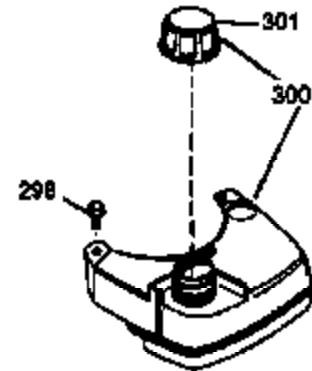

ILLUSTRATION SHOWS TYPICAL PARTS ONLY. ORDER BY PART NUMBER. PARTS NOT LISTED ARE SUPPLIED BY OEM.

VIEW 2 OF 3

Ref #	Part Number	Qty	Description
19	36281	1	Extension Spring
69	35261	1	Mounting Flange Gasket
70	34311D	1	Mounting Flange (Incl. 72 thru 83)
72	36083	1	Oil Drain Plug
75	27897	1	Oil Seal
86	650488	6	Screw, 1/4-20 x 1-1/4"
182	6201	2	Screw, 1/4-28 x 7/8"
185	31384A	1	Intake Pipe (Incl. 224)
186	34337	1	Governor Link
223	650451	2	Screw, 1/4-20 x 1"
238	650806	2	Screw, 10-32 x 5/8"
239	34338	1	* Air Cleaner Gasket
245	34340	1	Air Cleaner Filter
250	34341B	1	Air Cleaner Cover
287	650926	2	Screw, 8-32 x 21/64"
298	28763	3	Screw, 10-32 x 35/64"
300	34476A	1	Fuel Tank (Incl. 292 & 301)
301	33032	1	Fuel Cap
390	590688	1	Rewind Starter