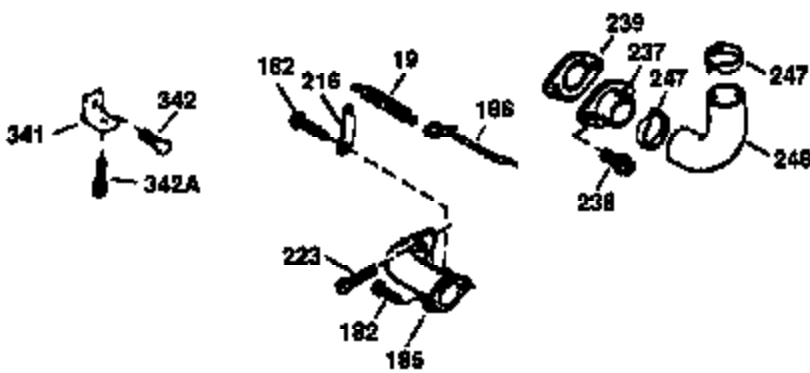

ILLUSTRATION SHOWS TYPICAL PARTS ONLY. ORDER BY PART NUMBER. PARTS NOT LISTED ARE SUPPLIED BY OEM.

VIEW 2 OF 3

Ref #	Part Number	Qty	Description
19	36281	1	Extension Spring
69	35261	1	Mounting Flange Gasket
70	34311D	1	Mounting Flange (Incl. 72 thru 83)
72	36083	1	Oil Drain Plug
75	27897	1	Oil Seal
86	650488	6	Screw, 1/4-20 x 1-1/4"
182	6201	2	Screw, 1/4-28 x 7/8"
185	31384A	1	Intake Pipe (Incl. 224)
186	34337	1	Governor Link
223	650451	2	Screw, 1/4-20 x 1"
238	650806	2	Screw, 10-32 x 5/8"
239	34338	1	* Air Cleaner Gasket
245	34340	1	Air Cleaner Filter
250	34341B	1	Air Cleaner Cover
287	650926	2	Screw, 8-32 x 21/64"
298	28763	3	Screw, 10-32 x 35/64"
300	34476A	1	Fuel Tank (Incl. 292 & 301)
301	33032	1	Fuel Cap
390	590688	1	Rewind Starter