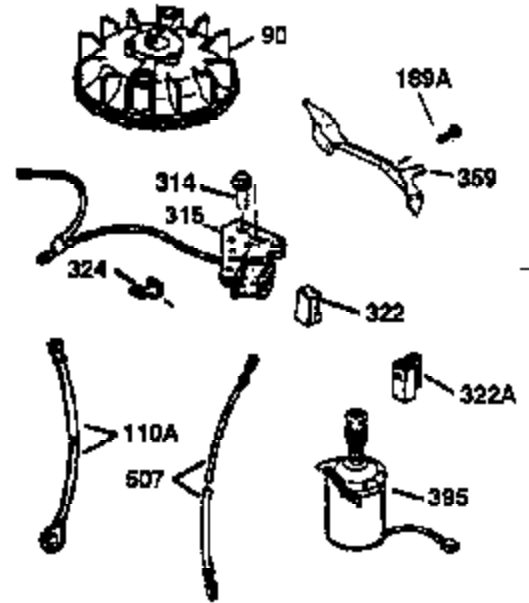

ILLUSTRATION SHOWS TYPICAL PARTS ONLY. ORDER BY PART NUMBER. PARTS NOT LISTED ARE SUPPLIED BY OEM.

VIEW 3 OF 3

Ref #	Part Number	Qty	Description
90	611112	1	Flywheel
238	650806	2	Screw, 10-32 x 5/8"
239	34338	1	* Air Cleaner Gasket
240	34858	1	Air Cleaner Body
245	34340	1	Air Cleaner Filter
250	34341B	1	Air Cleaner Cover
275	391019	1	Muffler
276	33753	1	Locking Plate
277	650795	2	Screw, 1/4-20 x 2-1/4"