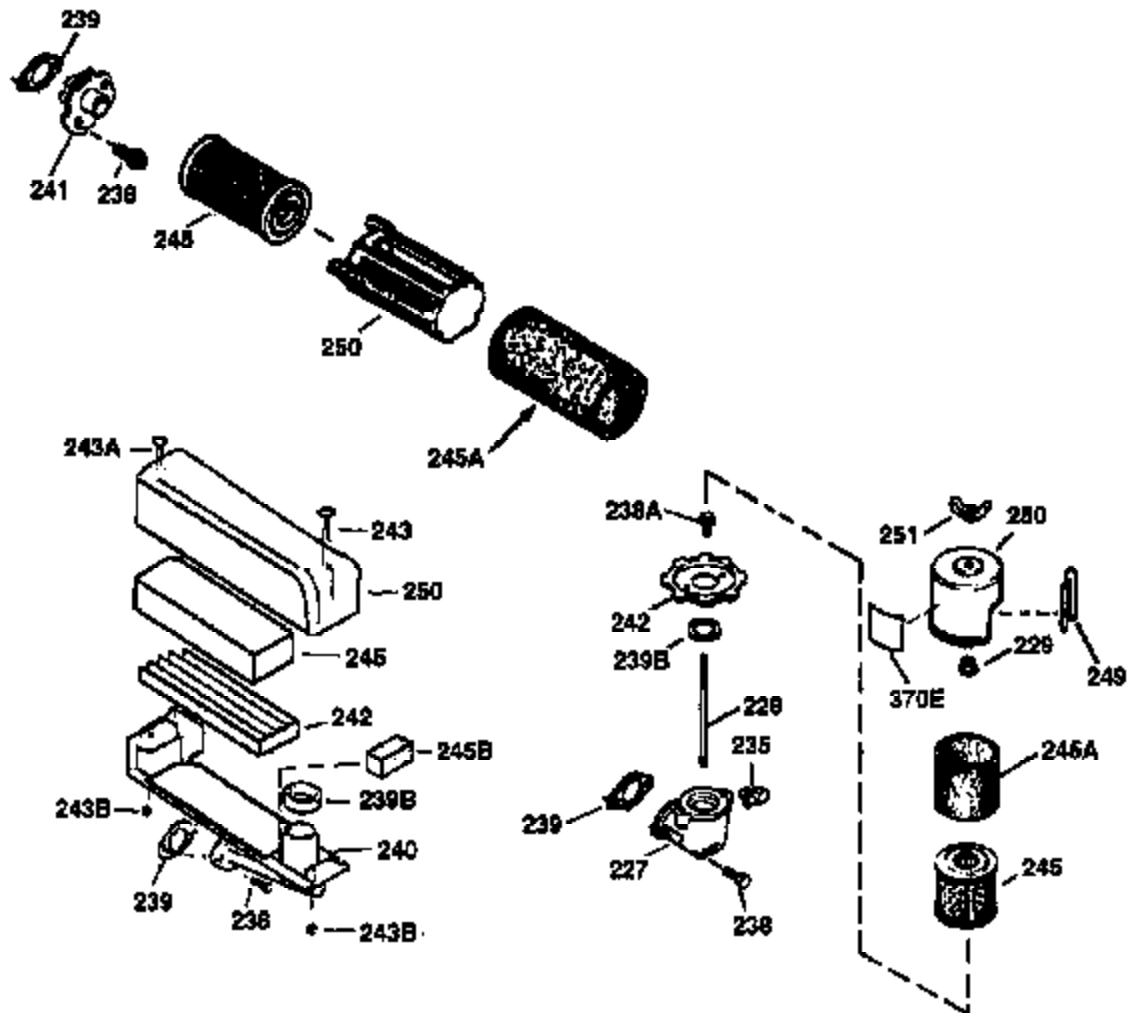

ILLUSTRATION SHOWS TYPICAL PARTS ONLY. ORDER BY PART NUMBER. PARTS NOT LISTED ARE SUPPLIED BY OEM.

VIEW 3 OF 3

Ref #	Part Number	Qty	Description
90	611112	1	Flywheel
238	650806	2	Screw, 10-32 x 5/8"
239	34338	1	* Air Cleaner Gasket
240	34858	1	Air Cleaner Body
245	34340	1	Air Cleaner Filter
250	34341B	1	Air Cleaner Cover
275	391019	1	Muffler
276	33753	1	Locking Plate
277	650795	2	Screw, 1/4-20 x 2-1/4"