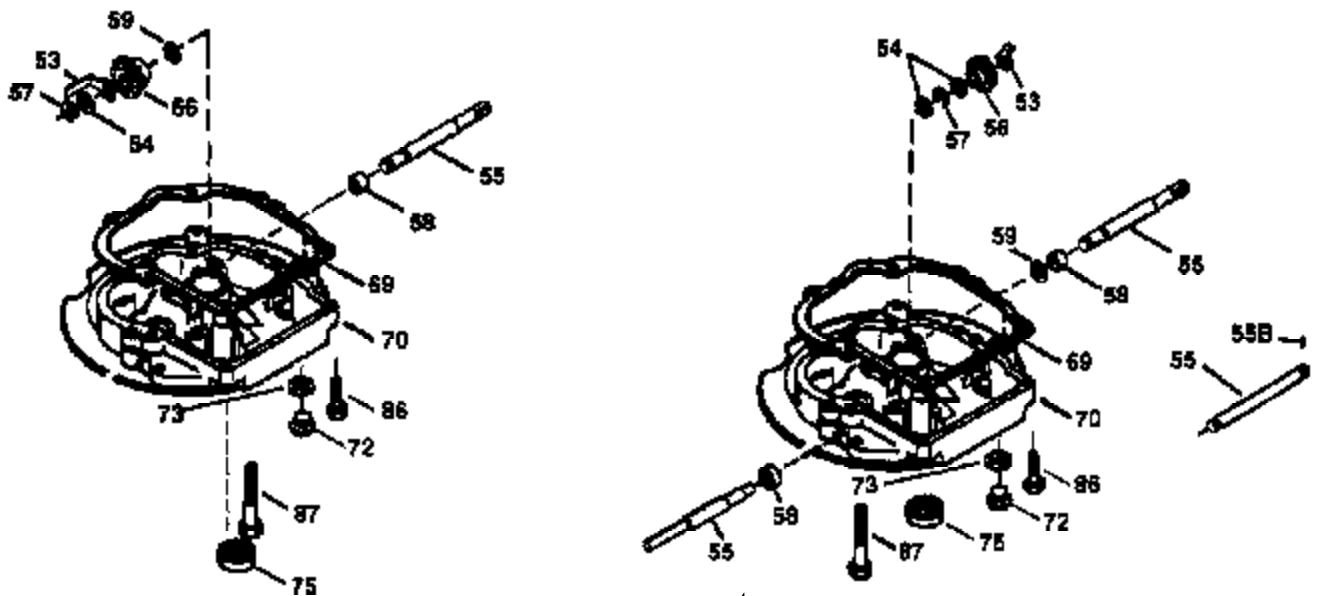

ILLUSTRATION SHOWS TYPICAL PARTS ONLY. ORDER BY PART NUMBER. PARTS NOT LISTED ARE SUPPLIED BY OEM.

VIEW 2 OF 3

Ref #	Part Number	Qty	Description
19	36281	1	Extension Spring
69	35261	1	Mounting Flange Gasket
70	34311D	1	Mounting Flange (Incl. 72 thru 83)
72	30572	1	Oil Drain Plug (Incl. 73)
73	28833	1	Drain Plug Gasket
75	27897	1	Oil Seal
86	650488	6	Screw, 1/4-20 x 1-1/4"
182	6201	2	Screw, 1/4-28 x 7/8"
185	31384A	1	Intake Pipe (Incl. 224)
186	34337	1	Governor Link
223	650451	2	Screw, 1/4-20 x 1"
238	650932	2	Screw, 10-32 x 49/64"
239	34338	1	* Air Cleaner Gasket
245	35066	1	Air Cleaner Filter
250	35065	1	Air Cleaner Cover
287	650926	2	Screw, 8-32 x 21/64"
298	28763	3	Screw, 10-32 x 35/64"
300	34369A	1	Fuel Tank (Incl. 292 & 301)
301	35355	1	Fuel Cap
390	590686	1	Rewind Starter