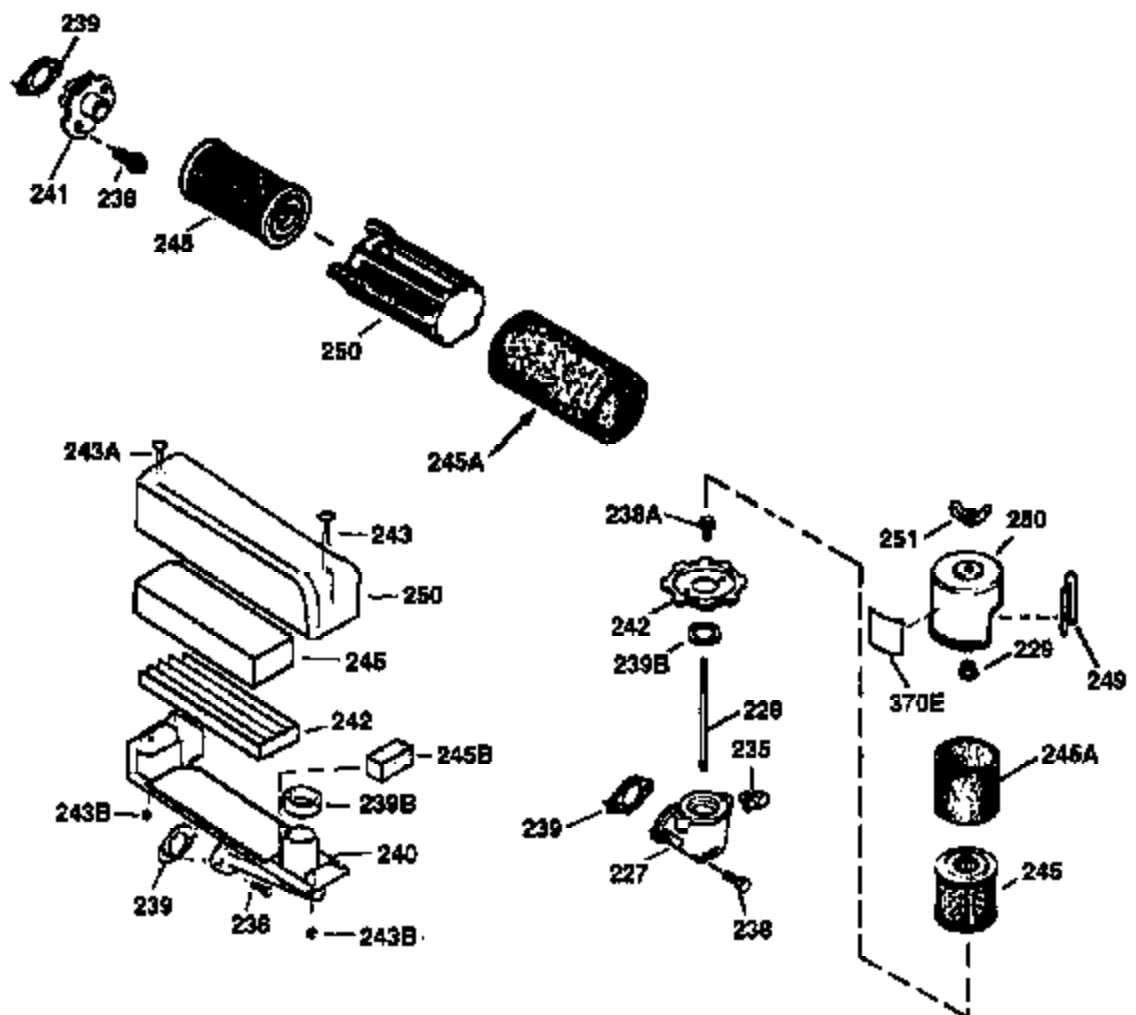

ILLUSTRATION SHOWS TYPICAL PARTS ONLY. ORDER BY PART NUMBER. PARTS NOT LISTED ARE SUPPLIED BY OEM.

VIEW 3 OF 3

Ref #	Part Number	Qty	Description
90	611112	1	Flywheel
238	650932	2	Screw, 10-32 x 49/64"
239	34338	1	* Air Cleaner Gasket
241	35797	1	Air Cleaner Collar
245	35066	1	Air Cleaner Filter
250	35065	1	Air Cleaner Cover
275	34613	1	Muffler
276	33753	1	Locking Plate
277	650795	2	Screw, 1/4-20 x 2-1/4"
416	391022	1	Spark Arrestor Screen (Optional)