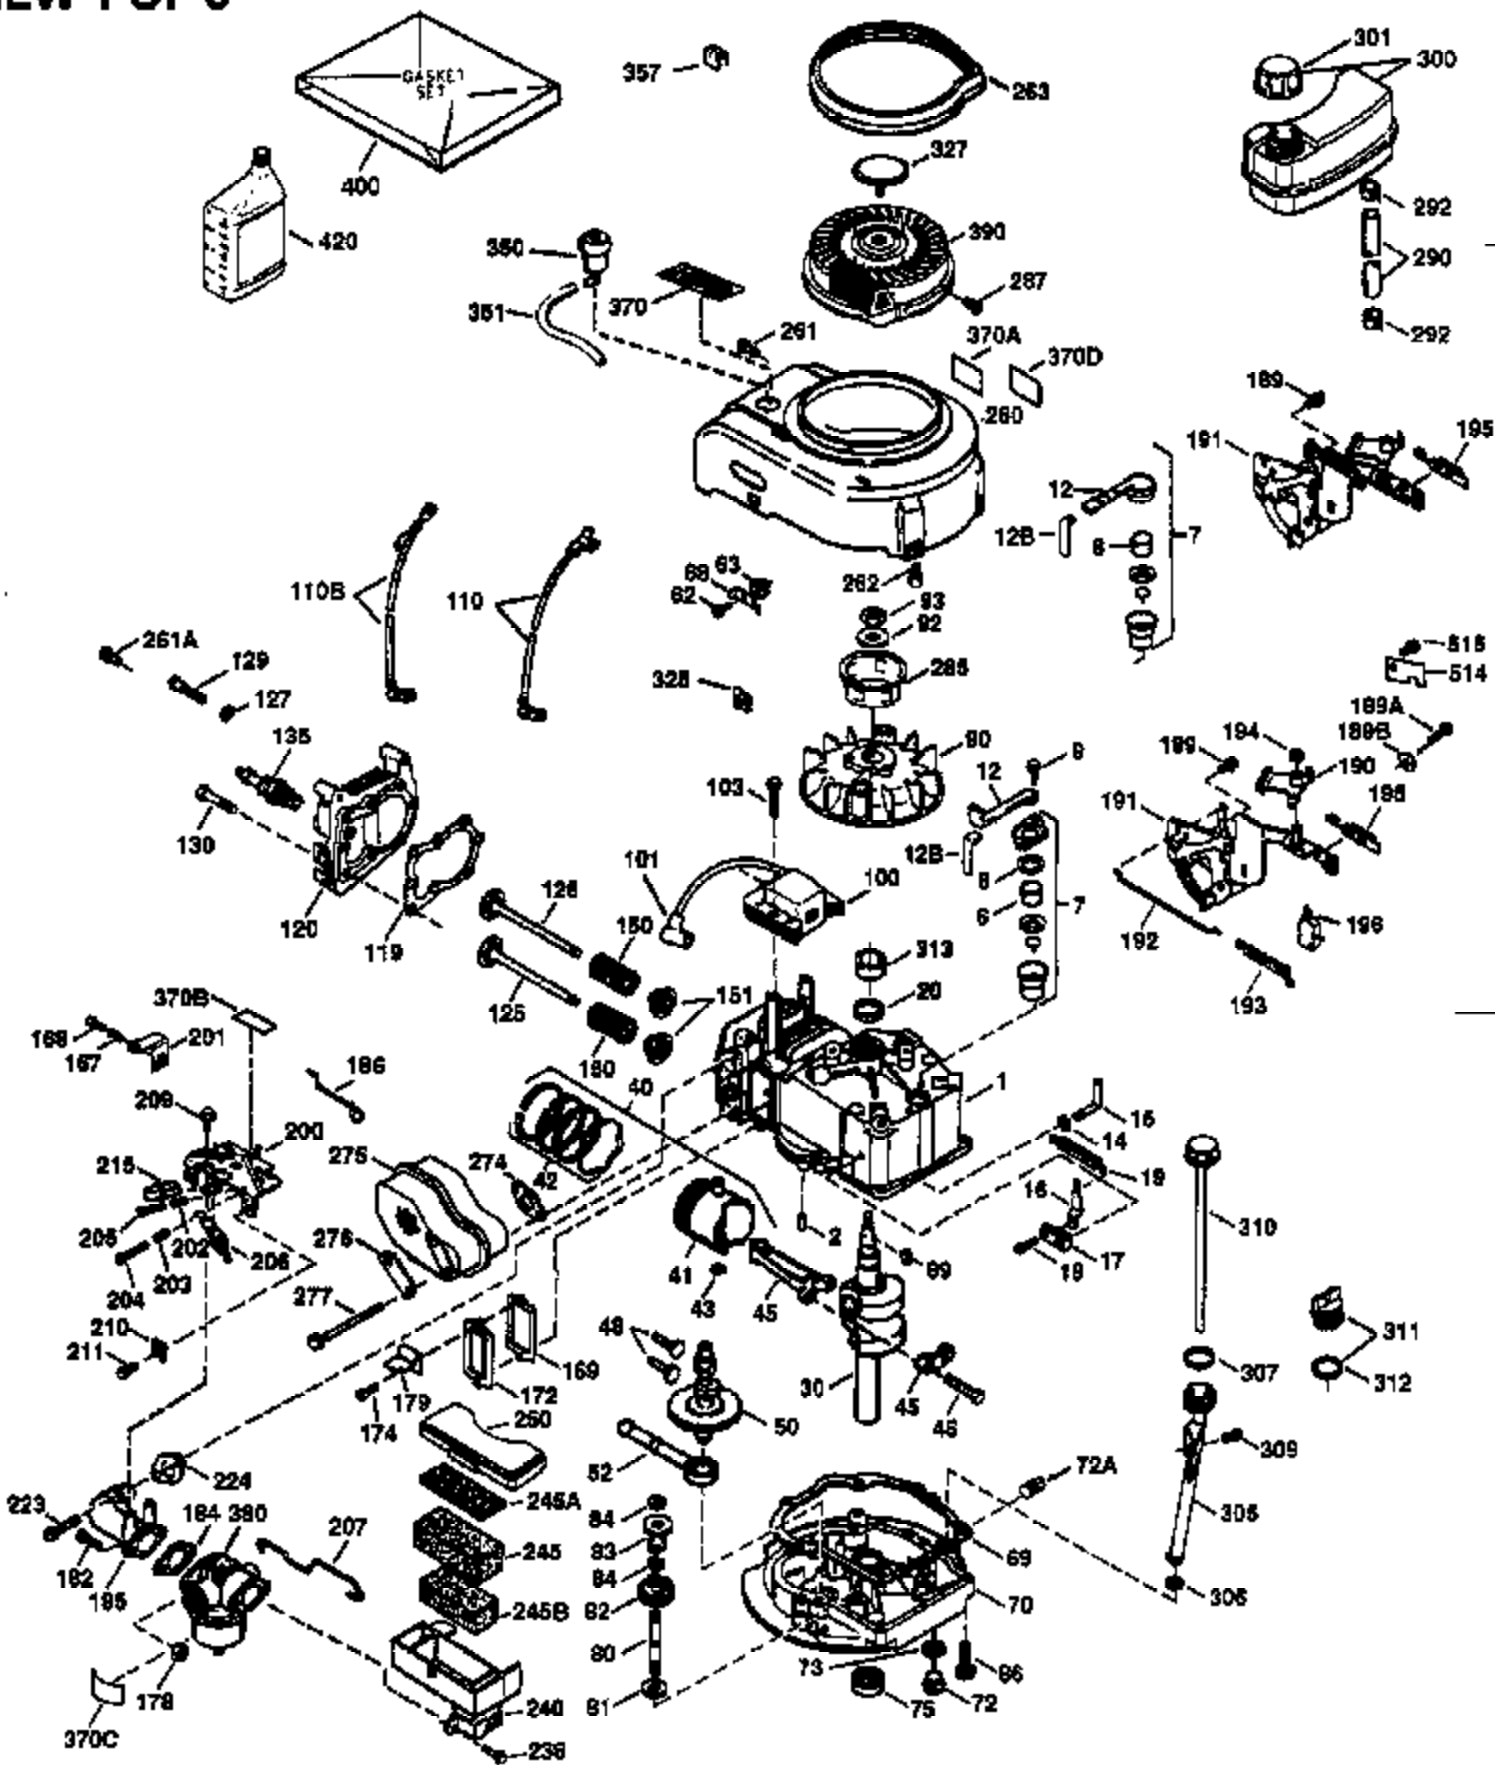

## Engine Parts List #1

Ref #	Part Number	Qty	Description
1	36265	1	Cylinder (Incl. 2 & 20)
2	26727	2	Dowel Pin
6	33734	1	Breather Element
7	34214A	1	Breather Ass'y. (Incl.6,8,9,12 & 12B)
8	33735	1	* Breather Gasket
9	30200	2	Screw, 10-24 x 9/16"
12	33886	1	Breather Tube
12B	34695	1	Breather Tube Elbow
14	28277	1	Washer
15	30589	1	Governor Rod (Incl. 14)
16	31383A	1	Governor Lever
17	31335	1	Governor Lever Clamp
18	650548	1	Screw, 8-32 x 5/16"
19	36281	1	Extension Spring
20	32600	1	Oil Seal
30	35996	1	Crankshaft
40	36073	1	Piston, Pin & Ring Set (Std.)
40	36074	1	Piston, Pin & Ring Set (.010" OS)
40	36075	1	Piston, Pin & Ring Set (.020" OS)
41	36070	1	Piston & Pin Ass'y. (Std.) (Incl. 43)
41	36071	1	Piston & Pin Ass'y. (.010" OS) (Incl. 43)
41	36072	1	Piston & Pin Ass'y. (.020" OS) (Incl. 43)
42	36076	1	Ring Set (Std.)
42	36077	1	Ring Set (.010" OS)
42	36078	1	Ring Set (.020" OS)
43	20381	2	Piston Pin Retaining Ring
45	30963B	1	Connecting Rod Ass'y. (Incl. 46)
46	32610A	2	Connecting Rod Bolt
48	27241	2	Valve Lifter
50	35992	1	Camshaft (MCR)
52	29914	1	Oil Pump Ass'y.
69	35261	1	Mounting Flange Gasket
70	34311D	1	Mounting Flange (Incl. 72 thru 83)
72	30572	1	Oil Drain Plug (Incl. 73)
73	28833	1	Drain Plug Gasket
75	27897	1	Oil Seal
80	30574A	1	Governor Shaft
81	30590A	1	Washer
82	30591	1	Governor Gear Ass'y. (Incl. 81)
83	30588A	1	Governor Spool
86	650488	6	Screw, 1/4-20 x 1-1/4"
89	611004	1	Flywheel Key
90	611112	1	Flywheel
92	650815	1	Belleville Washer
93	650816	1	Flywheel Nut
100	34443A	1	Solid State Ignition
101	610118	1	Spark Plug Cover
103	650814	2	Screw, Torx T-15, 10-24 x 1"
110	34961	1	Ground Wire
119	33554A	1	* Cylinder Head Gasket
120	34342	1	Cylinder Head
125	29313C	1	Exhaust Valve (Std.) (Incl. 151)
125	29315C	1	Exhaust Valve (1/32" OS) (Incl. 151)
126	29314B	1	Intake Valve (Std.) (Incl. 151)
126	29315C	1	Intake Valve (1/32" OS) (Incl. 151)
130	6021A	8	Screw, 5/16-18 x 1-1/2"
135	35395	1	Resistor Spark Plug (RJ19LM)
150	35991	2	Valve Spring