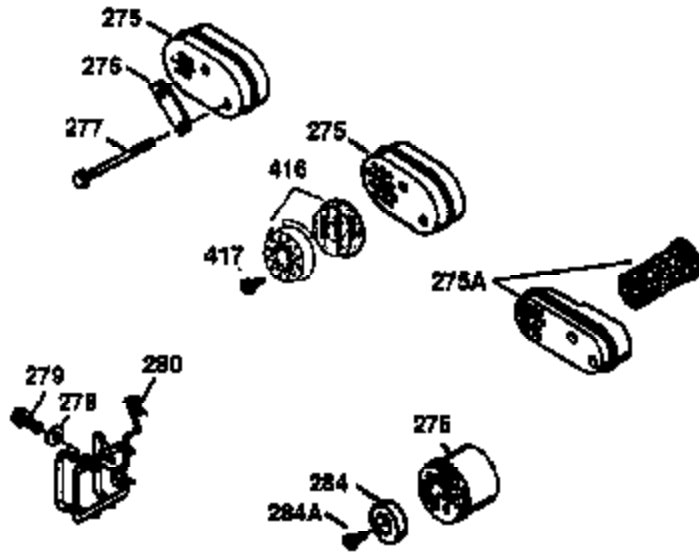

ILLUSTRATION SHOWS TYPICAL PARTS ONLY. ORDER BY PART NUMBER. PARTS NOT LISTED ARE SUPPLIED BY OEM.

VIEW 3 OF 3

Ref #	Part Number	Qty	Description
90	611112	1	Flywheel
238	650932	2	Screw, 10-32 x 49/64"
239	34338	1	* Air Cleaner Gasket
241	35797	1	Air Cleaner Collar
245	35066	1	Air Cleaner Filter
250	35065	1	Air Cleaner Cover
275	34613	1	Muffler
276	33753	1	Locking Plate
277	650795	2	Screw, 1/4-20 x 2-1/4"
416	391022	1	Spark Arrestor Screen (Optional)