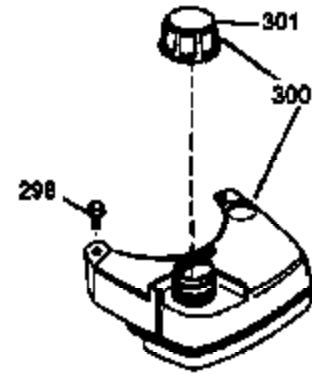

ILLUSTRATION SHOWS TYPICAL PARTS ONLY. ORDER BY PART NUMBER. PARTS NOT LISTED ARE SUPPLIED BY OEM.

VIEW 2 OF 3

Ref #	Part Number	Qty	Description
19	36281	1	Extension Spring
69	35261	1	Mounting Flange Gasket
70	34311D	1	Mounting Flange (Incl. 72 thru 83)
72	30572	1	Oil Drain Plug (Incl. 73)
73	28833	1	Drain Plug Gasket
75	27897	1	Oil Seal
86	650488	6	Screw, 1/4-20 x 1-1/4"
182	6201	2	Screw, 1/4-28 x 7/8"
185	31384A	1	Intake Pipe (Incl. 224)
186	34337	1	Governor Link
223	650451	2	Screw, 1/4-20 x 1"
238	650932	2	Screw, 10-32 x 49/64"
239	34338	1	* Air Cleaner Gasket
245	35066	1	Air Cleaner Filter
250	35065	1	Air Cleaner Cover
287	650926	2	Screw, 8-32 x 21/64"
298	28763	3	Screw, 10-32 x 35/64"
300	34369A	1	Fuel Tank (Incl. 292 & 301)
301	35355	1	Fuel Cap
390	590686	1	Rewind Starter